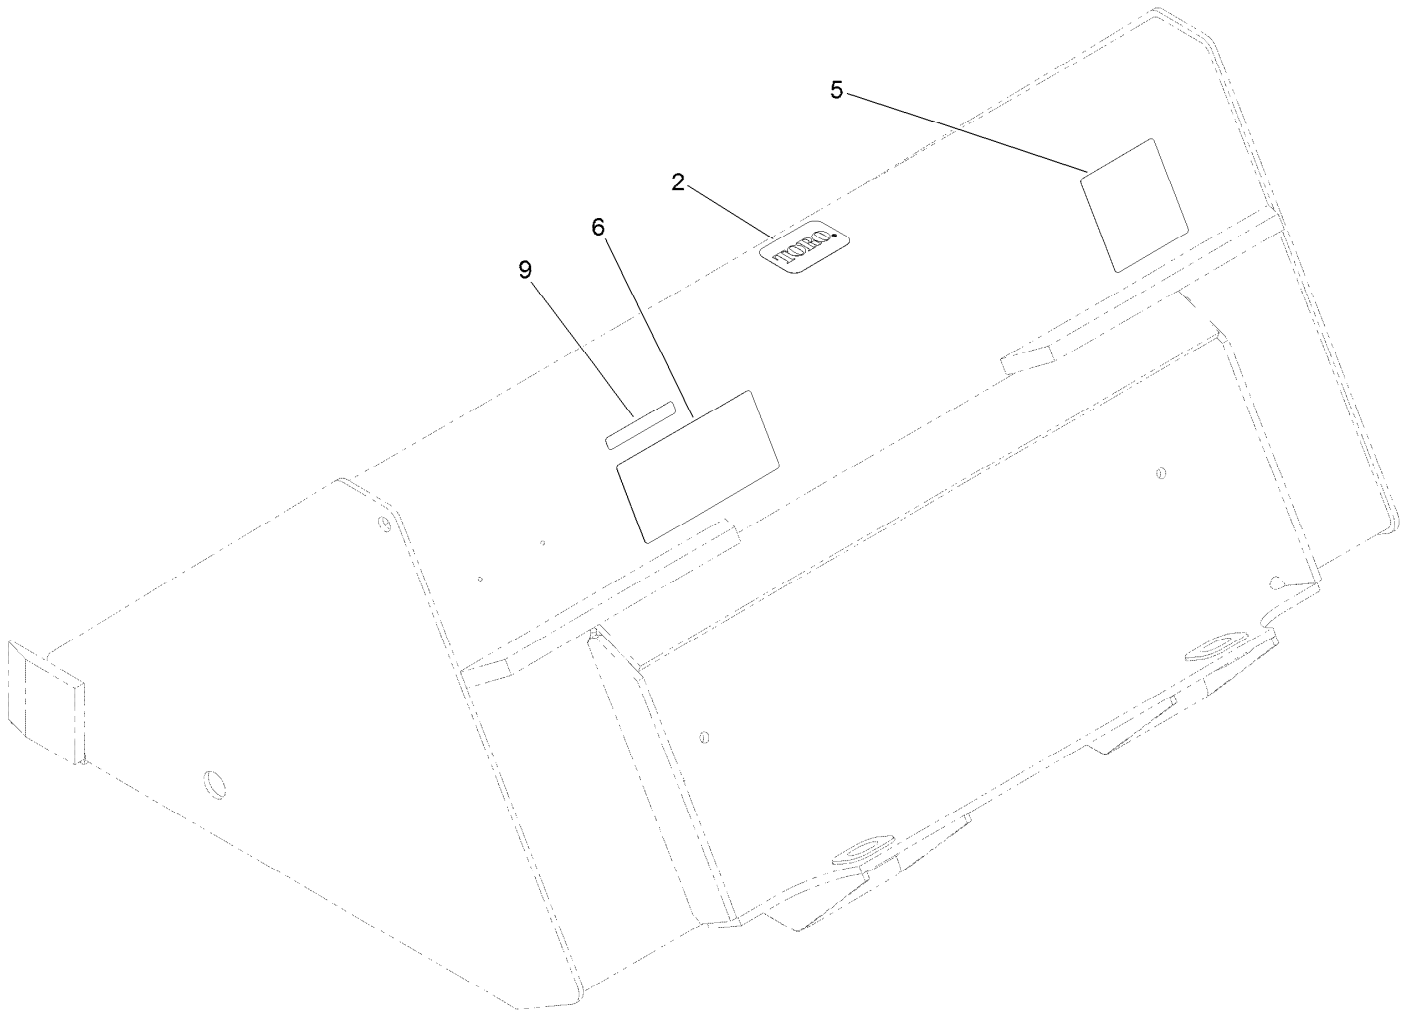

Count on it.

Parts Catalog

**Narrow Bucket
Compact Tool Carriers**

Model No. 22520—Serial No. 404750000 and Up

Narrow Bucket Assembly

<i>Ref.</i>	<i>Part Number</i>	<i>Qty.</i>	<i>Description</i>
2	98-3206	1	Decal
5	98-3269	1	Decal
6	99-9935	1	Decal-Load Rating
9	133-8061	1	Decal-Warning

Attachments and Accessories

For 22520 Narrow Bucket Compact Tool Carriers

Product Name

Model/Part

Narrow Bucket Tooth Bar Kit..... 104-6020

Count on it.