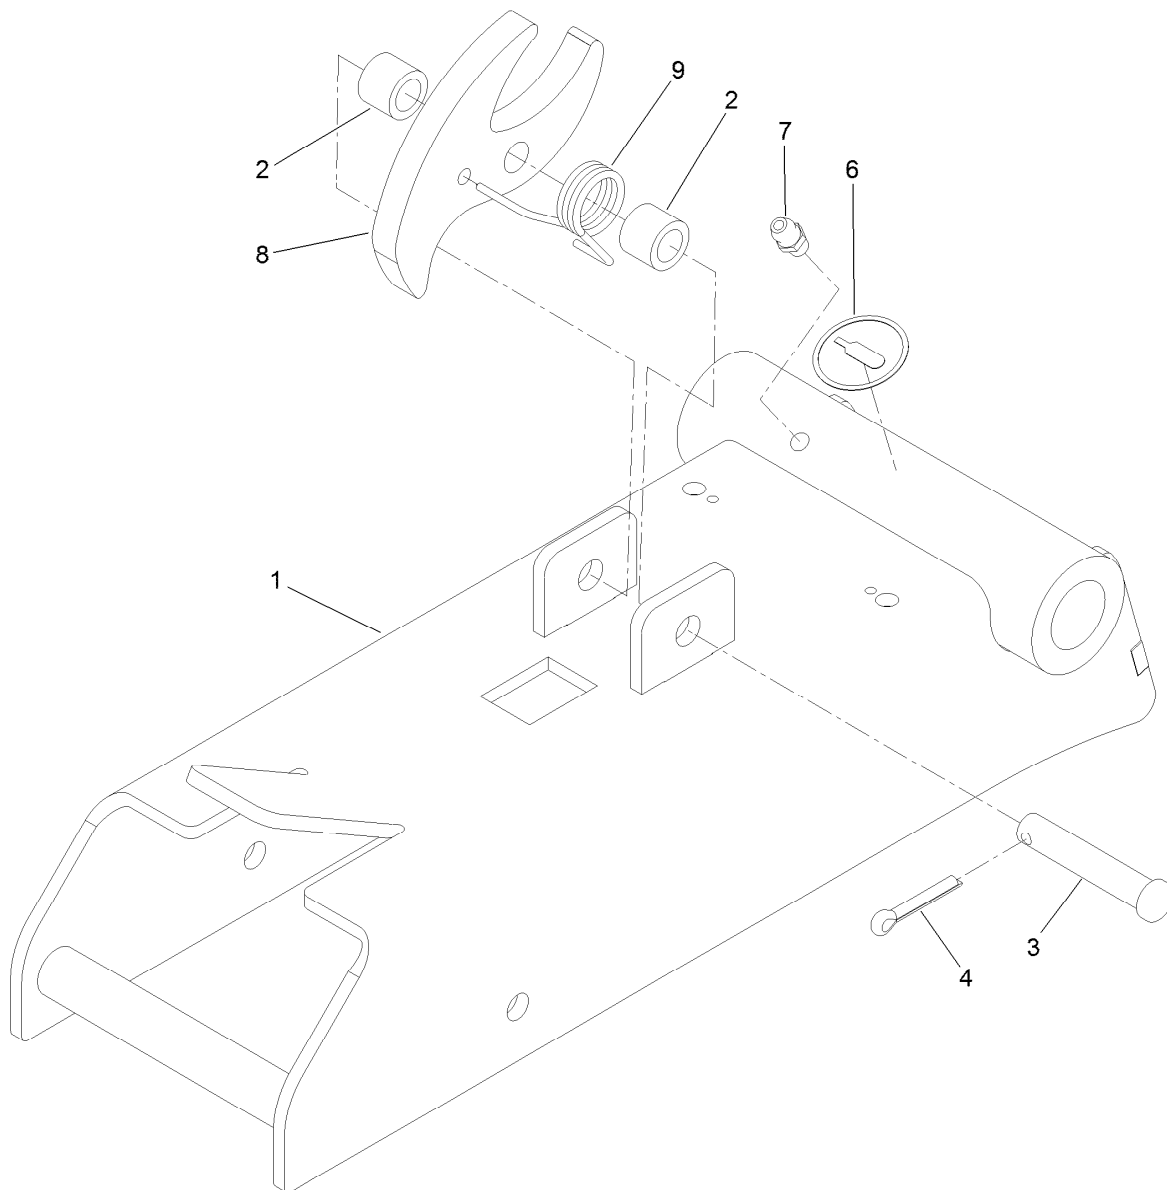

Count on it.

Parts Catalog

TX Platform

Gasoline-Powered TX Compact Tool Carrier

Model No. 22475—Serial No. 404800000 and Up

Platform Assembly

<i>Ref.</i>	<i>Part Number</i>	<i>Qty.</i>	<i>Description</i>	<i>Ref.</i>	<i>Part Number</i>	<i>Qty.</i>	<i>Description</i>
1	117-3403	1	Sulky Mounting Plate ASM	17	112-2620	1	Bar-Reference
1:2	94-3353	1	Decal-Point, Pinch	19	3234-14	2	Screw-HHF
2	115-4582	1	Linkage ASM	20	65-9330	2	Spacer
3	112-2746	1	Platform ASM	21	3234-5	2	Screw-HHF
3:2	94-3353	1	Decal-Point, Pinch	22	3296-29	5	Nut-Lock, NI
4	110-0129-03	1	Slide	23	322-13	1	Screw-HH
6	110-0104-03	1	Plate-Mounting, RH	24	112-2696-03	1	Plate-Push
7	110-0105-03	1	Plate-Mounting, LH	25	112-2698	1	Pad-Rubber
8	110-0106	1	Pin-Upper	28	98-3206	1	Decal
9	110-0190	1	Pin-Lower	29	58-6520	2	Decal-Grease
10	110-0192	1	Rod-Clamp	30	138-4344	1	Decal-Warning/Instructional
11	100-6116	4	Screw-HHF	31	322-47	2	Screw-HH
13	302-5	2	Fitting-Grease	32	114-1252	2	Plate-Bumper
14	32128-49	8	Nut-HHF	33	3234-17	2	Screw-HHF
15	322-11	2	Screw-HH	34	32128-20	2	Nut-HF
16	3233-2	4	Screw-CARR	40	133-8061	1	Decal-Warning

Linkage Assembly No. 115-4582

<i>Ref.</i>	<i>Part Number</i>	<i>Qty.</i>	<i>Description</i>
1	115-4581-03	1	Linkage
2	93-9847	2	Spacer
3	283-82	1	Pin-Clevis
4	3272-16	1	Pin-Cotter
6	58-6520	1	Decal-Grease
7	302-5	1	Fitting-Grease
8	114-1262	1	Latch-Platform
9	75-3970	1	Spring-Torsion, RH