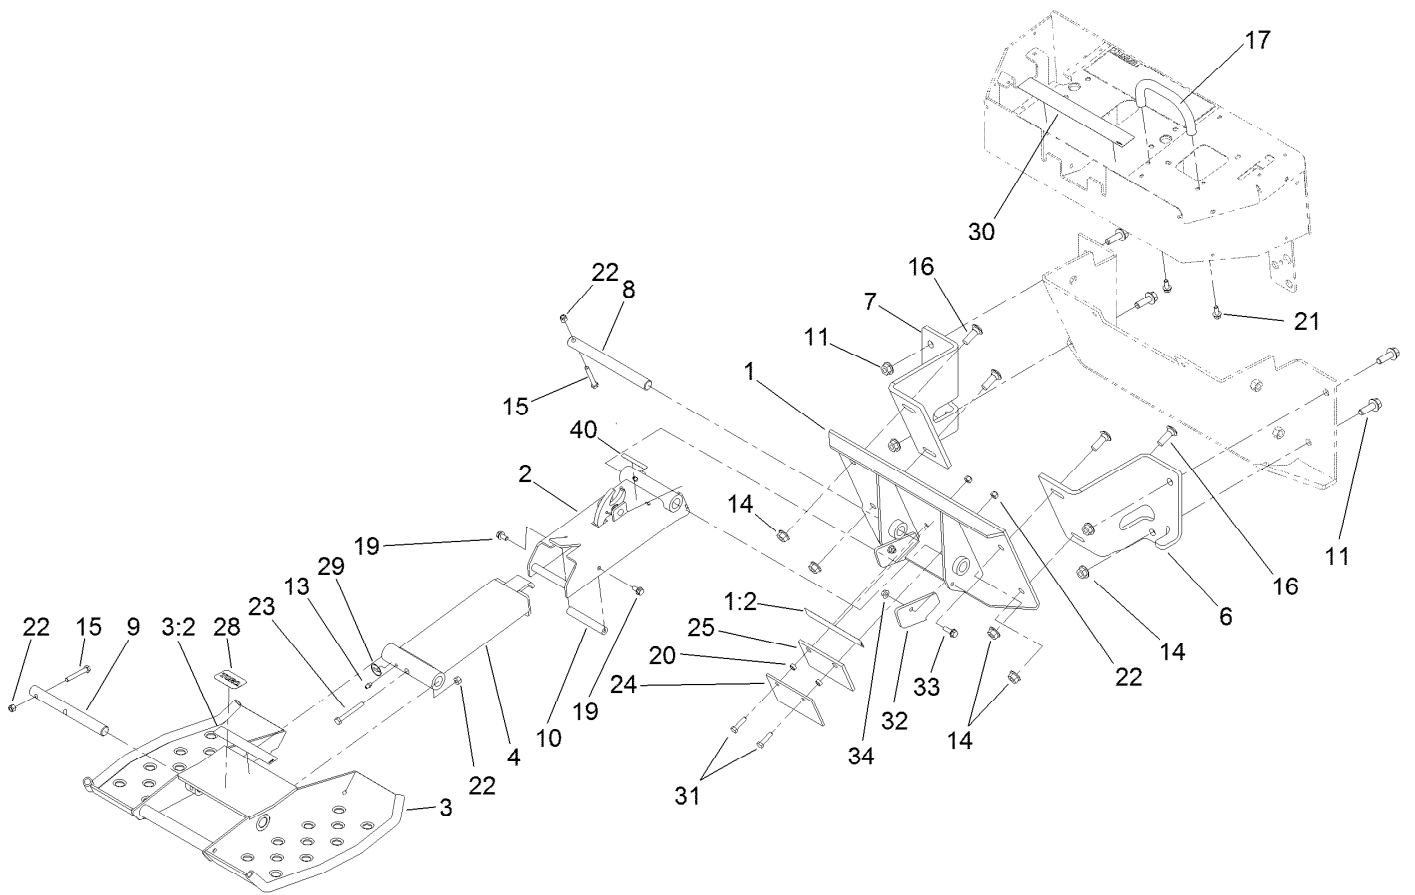

Count on it.

Parts Catalog

TX Platform

Gasoline-Powered TX Compact Tool Carrier

Model No. 22475—Serial No. 404800000 and Up

Platform Assembly

<i>Ref.</i>	<i>Part Number</i>	<i>Qty.</i>	<i>Description</i>	<i>Ref.</i>	<i>Part Number</i>	<i>Qty.</i>	<i>Description</i>
1	117-3403	1	Sulky Mounting Plate ASM	17	112-2620	1	Bar-Reference
1:2	94-3353	1	Decal-Point, Pinch	19	3234-14	2	Screw-HHF
2	115-4582	1	Linkage ASM	20	65-9330	2	Spacer
3	112-2746	1	Platform ASM	21	3234-5	2	Screw-HHF
3:2	94-3353	1	Decal-Point, Pinch	22	3296-29	5	Nut-Lock, NI
4	110-0129-03	1	Slide	23	322-13	1	Screw-HH
6	110-0104-03	1	Plate-Mounting, RH	24	112-2696-03	1	Plate-Push
7	110-0105-03	1	Plate-Mounting, LH	25	112-2698	1	Pad-Rubber
8	110-0106	1	Pin-Upper	28	98-3206	1	Decal
9	110-0190	1	Pin-Lower	29	58-6520	2	Decal-Grease
10	110-0192	1	Rod-Clamp	30	138-4344	1	Decal-Warning/Instructional
11	100-6116	4	Screw-HHF	31	322-47	2	Screw-HH
13	302-5	2	Fitting-Grease	32	114-1252	2	Plate-Bumper
14	32128-49	8	Nut-HHF	33	3234-17	2	Screw-HHF
15	322-11	2	Screw-HH	34	32128-20	2	Nut-HF
16	3233-2	4	Screw-CARR	40	133-8061	1	Decal-Warning

Linkage Assembly No. 115-4582

<i>Ref.</i>	<i>Part Number</i>	<i>Qty.</i>	<i>Description</i>
1	115-4581-03	1	Linkage
2	93-9847	2	Spacer
3	283-82	1	Pin-Clevis
4	3272-16	1	Pin-Cotter
6	58-6520	1	Decal-Grease
7	302-5	1	Fitting-Grease
8	114-1262	1	Latch-Platform
9	75-3970	1	Spring-Torsion, RH