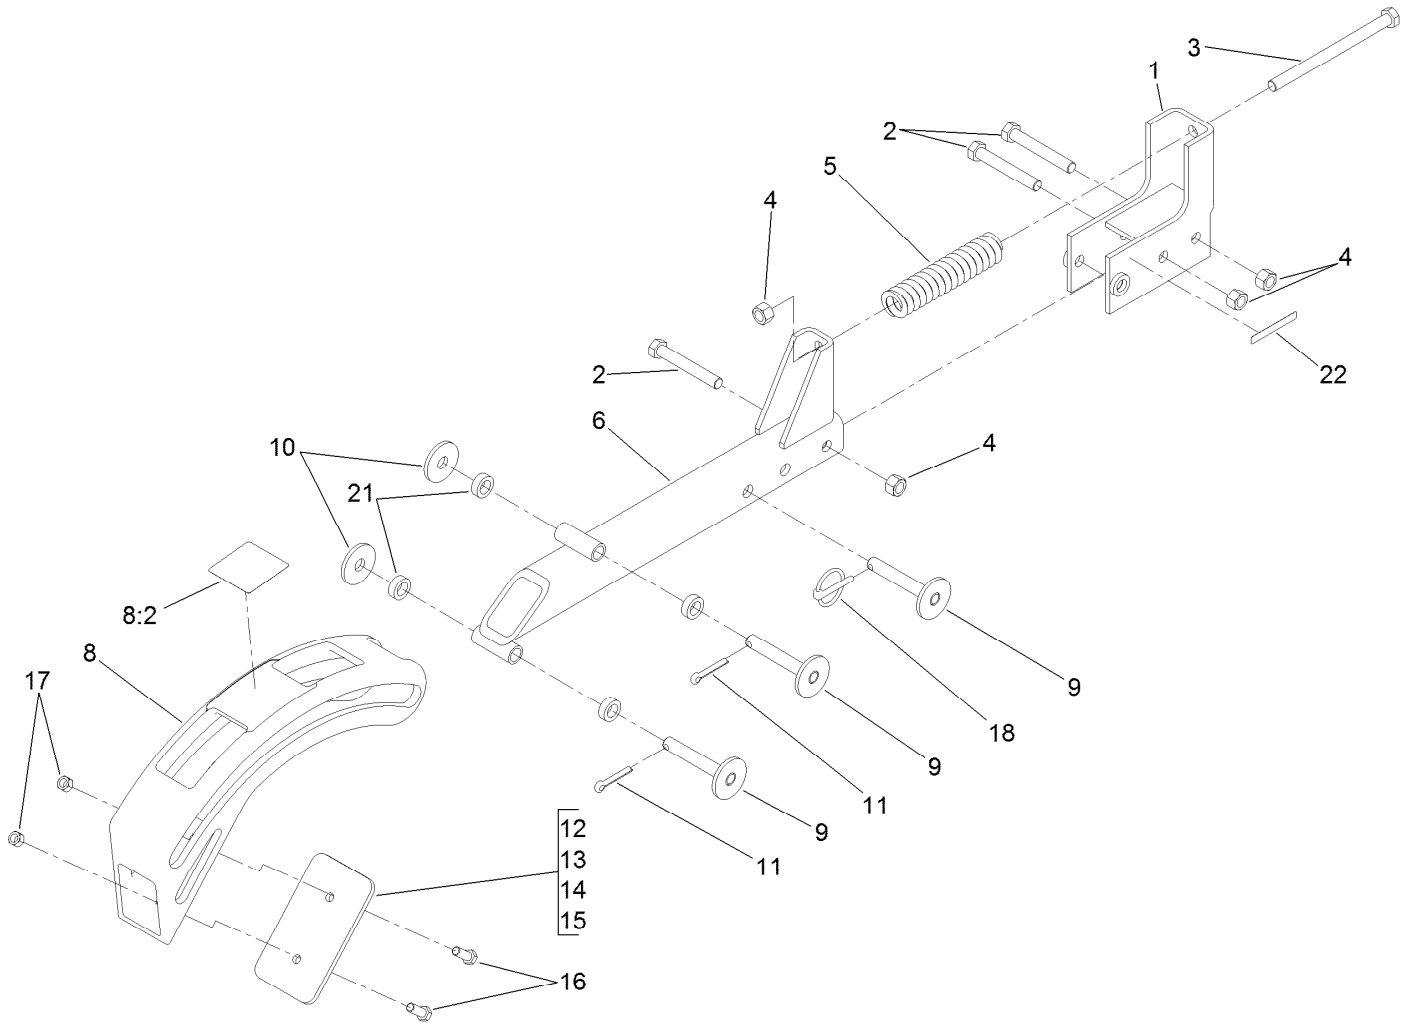

Count on it.

Parts Catalog

Crumber Kit
Compact Utility Loaders

Model No. 22464

Trencher Crumber Assembly

<i>Ref.</i>	<i>Part Number</i>	<i>Qty.</i>	<i>Description</i>	<i>Ref.</i>	<i>Part Number</i>	<i>Qty.</i>	<i>Description</i>
1	104-0628-03	1	Bracket-Spring	11	3272-30	2	Pin-Cotter
2	325-14	3	Screw-HH	12	117-3456-03	1	Plate-Deflector, 4 Inch
3	325-37	1	Screw-HH	13	117-3457-03	1	Plate-Deflector, 6 Inch
4	32146-13	4	Nut-Hex	14	117-3458-03	1	Plate-Deflector, 8 Inch
5	86-2560-03	1	Spring	15	117-3459-03	1	Plate-Deflector, 12 Inch
6	100-6268-03	1	Support-Crumber	16	323-6	2	Screw-HH
8	117-8856	1	Crumber Slide ASM	17	32146-2	2	Nut-Hex
8:2	115-1497	1	Decal-Warning, Crumber	18	107-3039	1	Pin-Lynch
9	100-6271-03	3	Pin	21	100-6273	4	Bushing
10	104-5942	2	Washer-Flat	22	133-8061	1	Decal-Warning