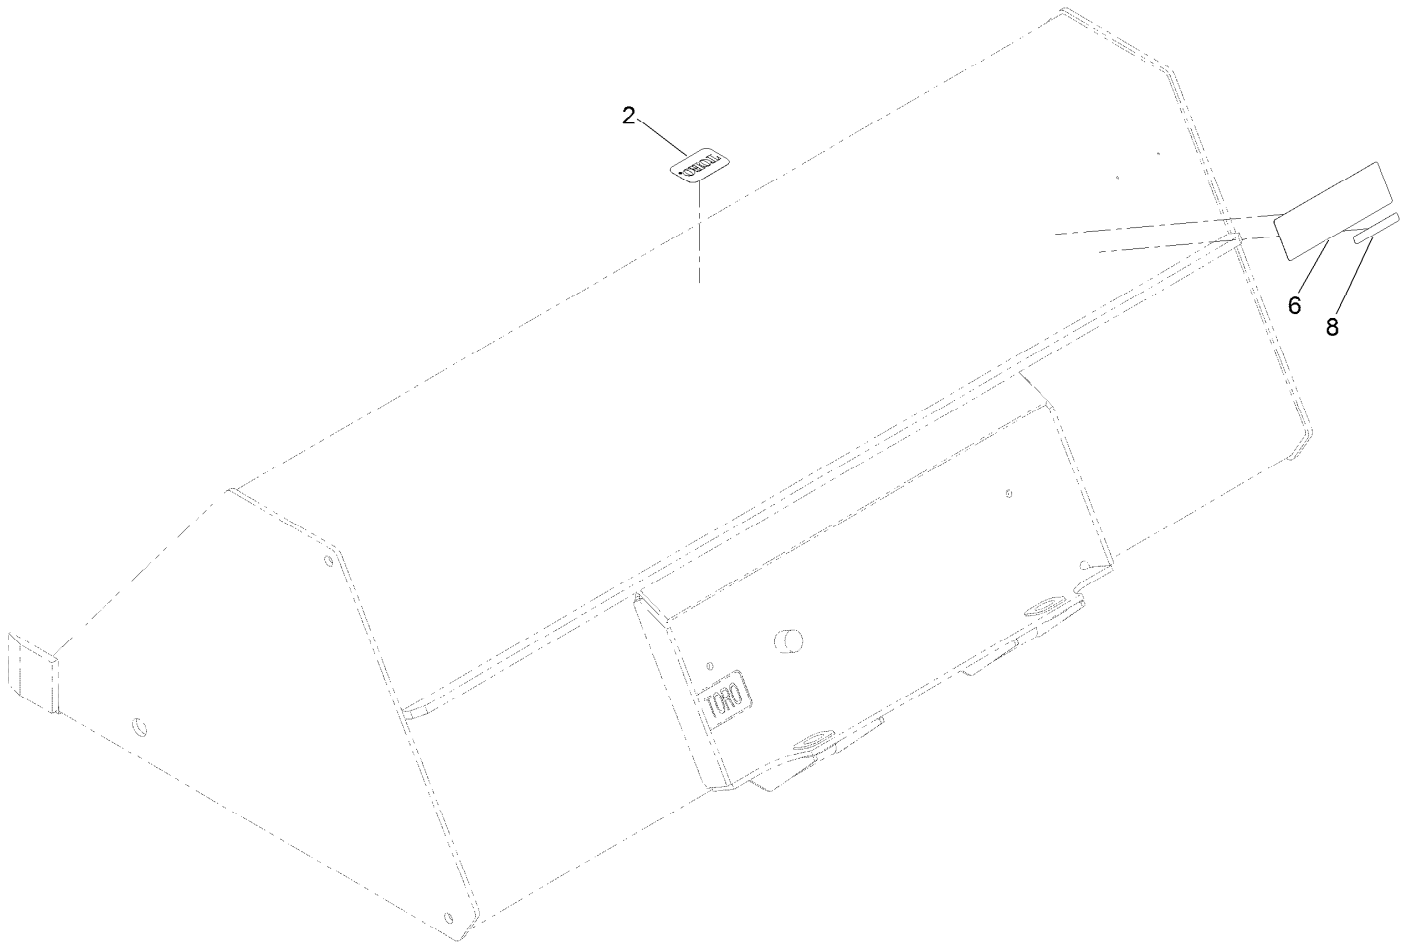

Count on it.

Parts Catalog

**High Volume Bucket
TX 1000 Compact Tool Carrier**

Model No. 22342—Serial No. 404700000 and Up

High Volume Bucket Assembly

<i>Ref.</i>	<i>Part Number</i>	<i>Qty.</i>	<i>Description</i>
2	98-3206	1	Decal
6	133-0221	1	Decal-Capacity
8	133-8061	1	Decal-Warning