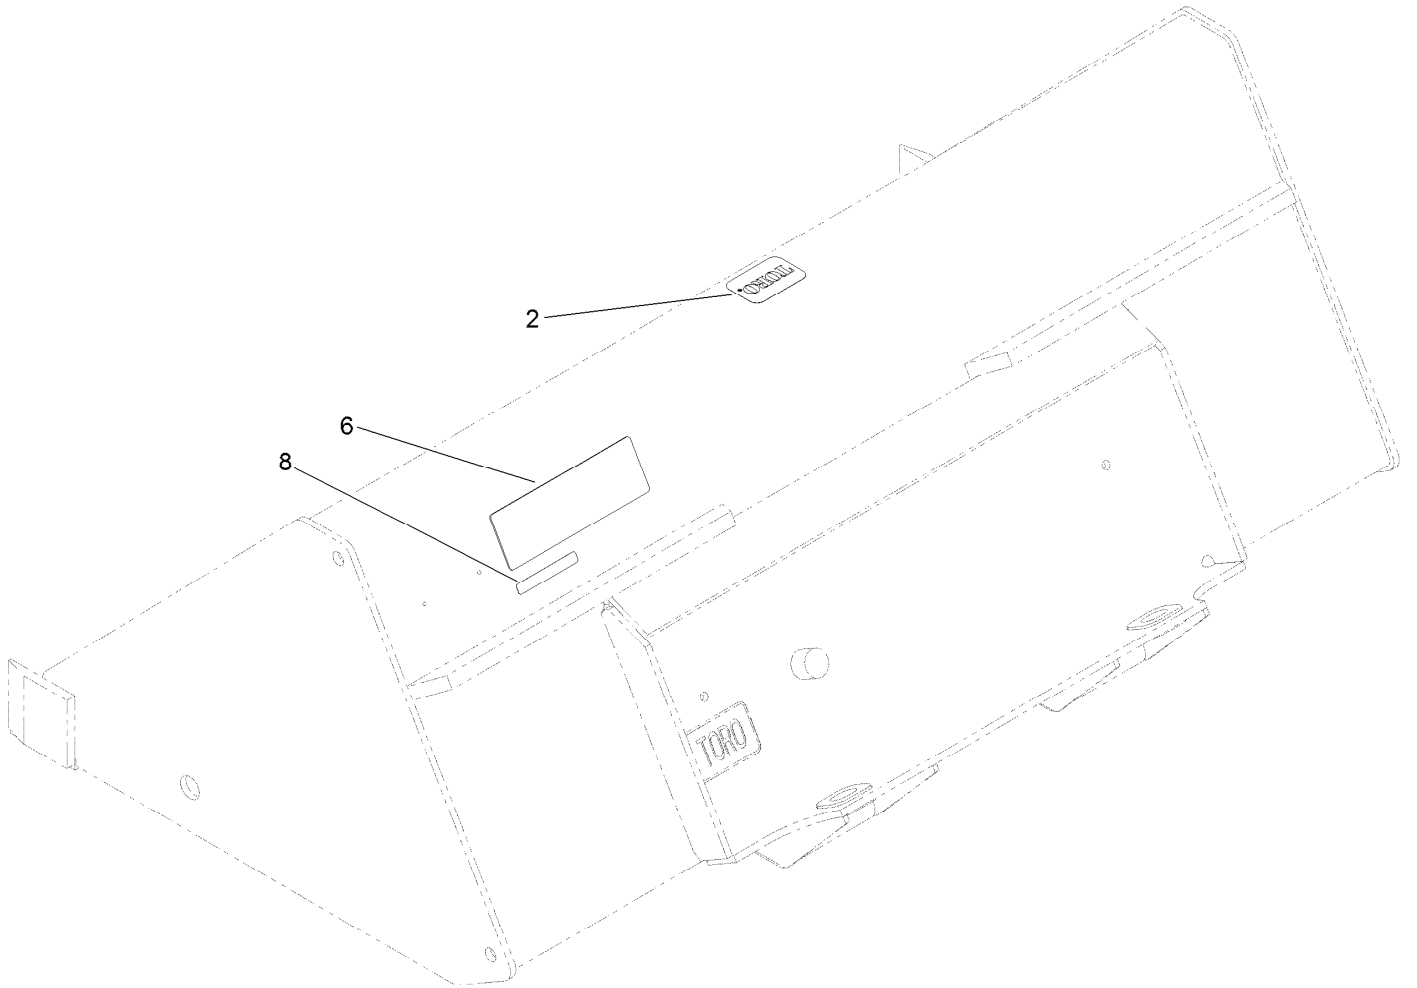

Count on it.

Parts Catalog

**Standard Bucket
Compact Tool Carriers**

Model No. 22340—Serial No. 404650000 and Up

Bucket Assembly

<i>Ref.</i>	<i>Part Number</i>	<i>Qty.</i>	<i>Description</i>
2	98-3206	1	Decal
6	133-0218	1	Decal-Capacity
8	133-8061	1	Decal-Warning