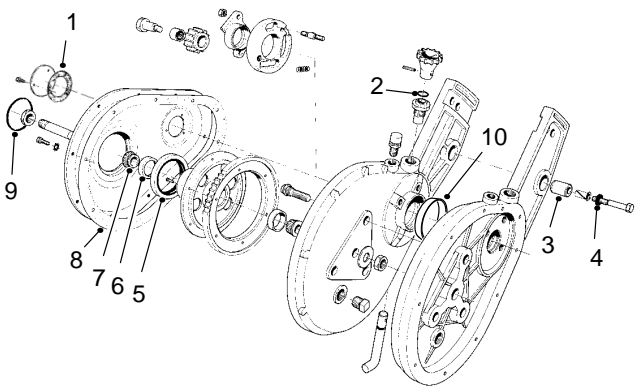

PART NO. 13-3629	<b>PARTS CATALOG</b>
<b>OVERHAUL KIT</b> For Reelmaster® 5, 7 and 11 Blade Reel Mowers	

Ref. No.	Part No.	Description	No. Used
1	253-122	Seal	2
2	254-79	Cup - Bearing*	2
3	254-78	Cone - Bearing*	2
4	253-117	Seal	2

\*Reference only - not included in kit.

Ref. No.	Part No.	Description	No. Used
1	254-94	Cone - Bearing	2
2	254-72	Cup - Bearing	2
3	253-146	Seal - Oil	2
4	257-5	Washer - Thrust	4
5	257-6	Bearing - Thrust	2
6	57-4910	Screw - Special	11
7	253-84	Seal - Oil	2

Ref. No.	Part No.	Description	No. Used
1	5-1458	Gasket	2
2	237-21	O-Ring	2
3	68-7530	Bushing Assembly	2
4	47-5640	Spacer - Rubber	2
5	84-8200	Seal - Oil	2
6	254-79	Cup - Bearing	4
7	254-78	Cone - Bearing	4
8	3-5002	Gasket	2
9	237-38	O-Ring	2
10	68-9970	Guard - Seal	2