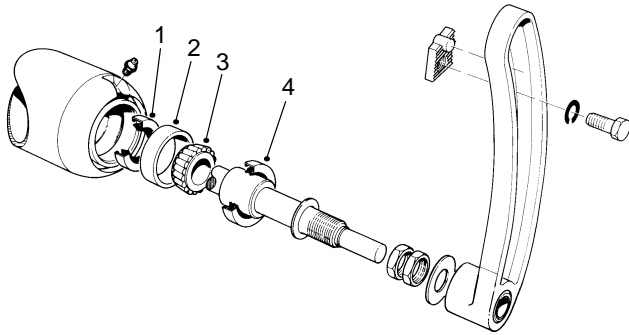

PART NO. 13-3629	<b>PARTS CATALOG</b>
<b>OVERHAUL KIT</b> For Reelmaster® 5, 7 and 11 Blade Reel Mowers	

Ref. No.	Part No.	Description	No. Used
1	253-122	Seal	2
2	254-79	Cup - Bearing*	2
3	254-78	Cone - Bearing*	2
4	253-117	Seal	2

\*Reference only - not included in kit.

Ref. No.	Part No.	Description	No. Used
1	254-94	Cone - Bearing	2
2	254-72	Cup - Bearing	2
3	253-146	Seal - Oil	2
4	257-5	Washer - Thrust	4
5	257-6	Bearing - Thrust	2
6	57-4910	Screw - Special	11
7	253-84	Seal - Oil	2

Ref. No.	Part No.	Description	No. Used
1	5-1458	Gasket	2
2	237-21	O-Ring	2
3	68-7530	Bushing Assembly	2
4	47-5640	Spacer - Rubber	2
5	84-8200	Seal - Oil	2
6	254-79	Cup - Bearing	4
7	254-78	Cone - Bearing	4
8	3-5002	Gasket	2
9	237-38	O-Ring	2
10	68-9970	Guard - Seal	2