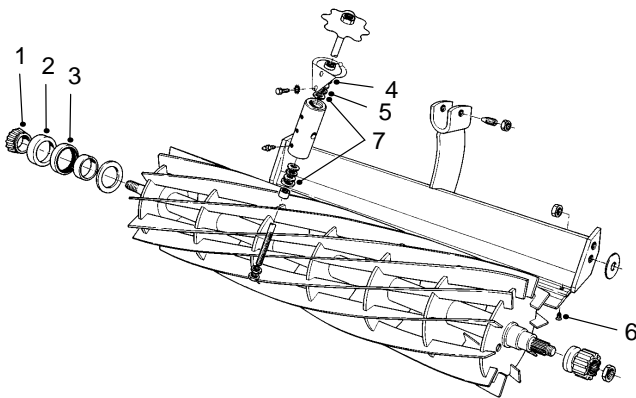

PART NO. 13-3629	<b>PARTS CATALOG</b>
<b>OVERHAUL KIT</b> For Reelmaster® 5, 7 and 11 Blade Reel Mowers	

Ref. No.	Part No.	Description	No. Used
1	253-122	Seal	2
2	254-79	Cup - Bearing*	2
3	254-78	Cone - Bearing*	2
4	253-117	Seal	2

\*Reference only - not included in kit.

Ref. No.	Part No.	Description	No. Used
1	254-94	Cone - Bearing	2
2	254-72	Cup - Bearing	2
3	253-146	Seal - Oil	2
4	257-5	Washer - Thrust	4
5	257-6	Bearing - Thrust	2
6	57-4910	Screw - Special	11
7	253-84	Seal - Oil	2

Ref. No.	Part No.	Description	No. Used
1	5-1458	Gasket	2
2	237-21	O-Ring	2
3	68-7530	Bushing Assembly	2
4	47-5640	Spacer - Rubber	2
5	84-8200	Seal - Oil	2
6	254-79	Cup - Bearing	4
7	254-78	Cone - Bearing	4
8	3-5002	Gasket	2
9	237-38	O-Ring	2
10	68-9970	Guard - Seal	2