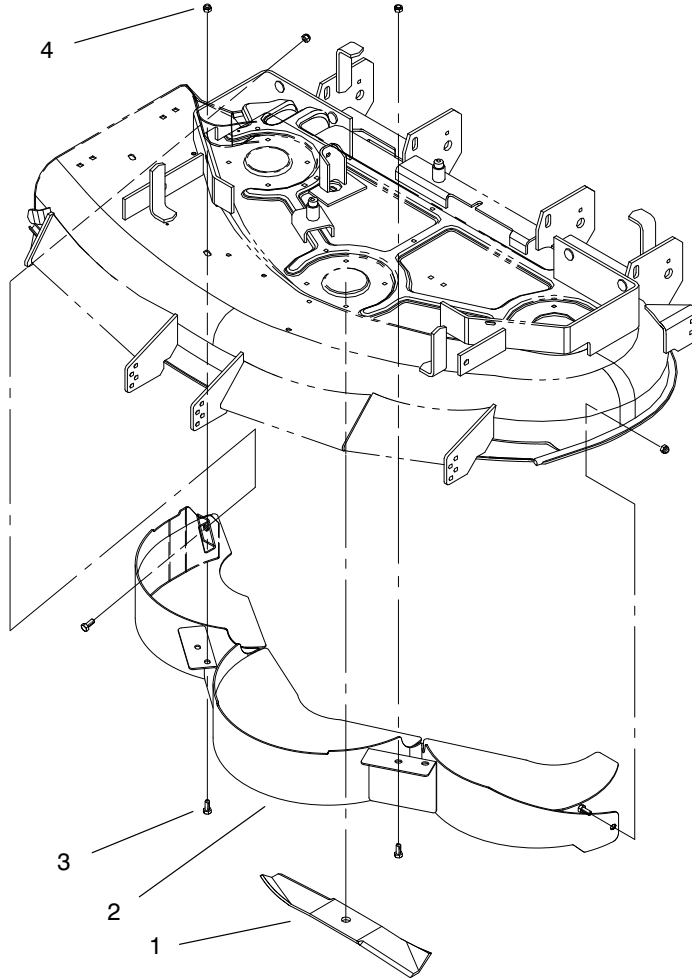

MODEL NO. 59226	PARTS CATALOG
44" MULCHING KIT	

MULCHING KIT ASSEMBLY

Ref. No.	Part No.	Description	No. Used
1	55-4940	Blade	3
2	99-8529-03	Baffle	1

Ref. No.	Part No.	Description	No. Used
3	322-3	Screw-HH	4
4	3296-29	Nut-Lock	4