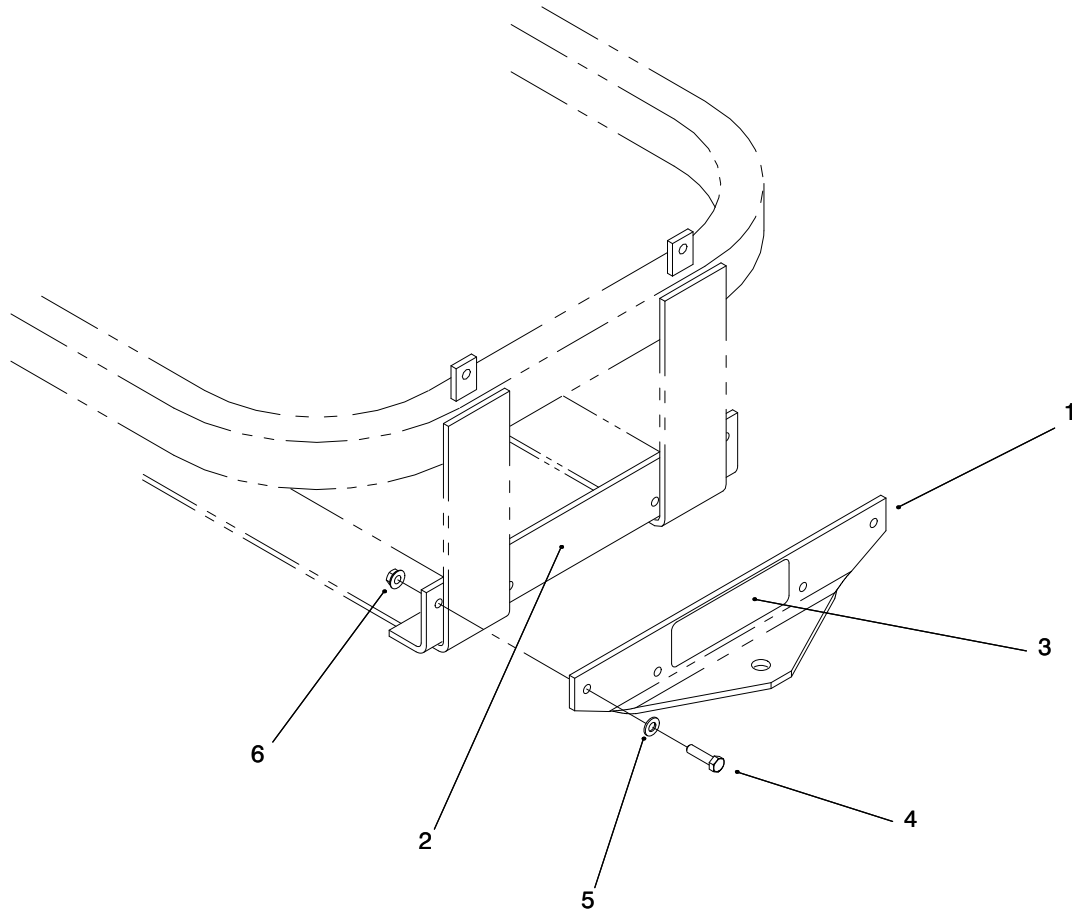

PART NO. 99-8925	<b>PARTS CATALOG</b>
<b>HITCH KIT</b>	

### HITCH ASSEMBLY

Ref. No.	Part No.	Description	No. Used
1	E633666	Hitch	1
2	E633667	Hitch Bracket	1
3	E633668	Decal-Hitch	1

Ref. No.	Part No.	Description	No. Used
4	322-6	Screw-HH	4
5	E303334	Washer-Disc Spring	4
6	32128-20	Nut-Whizlock	4