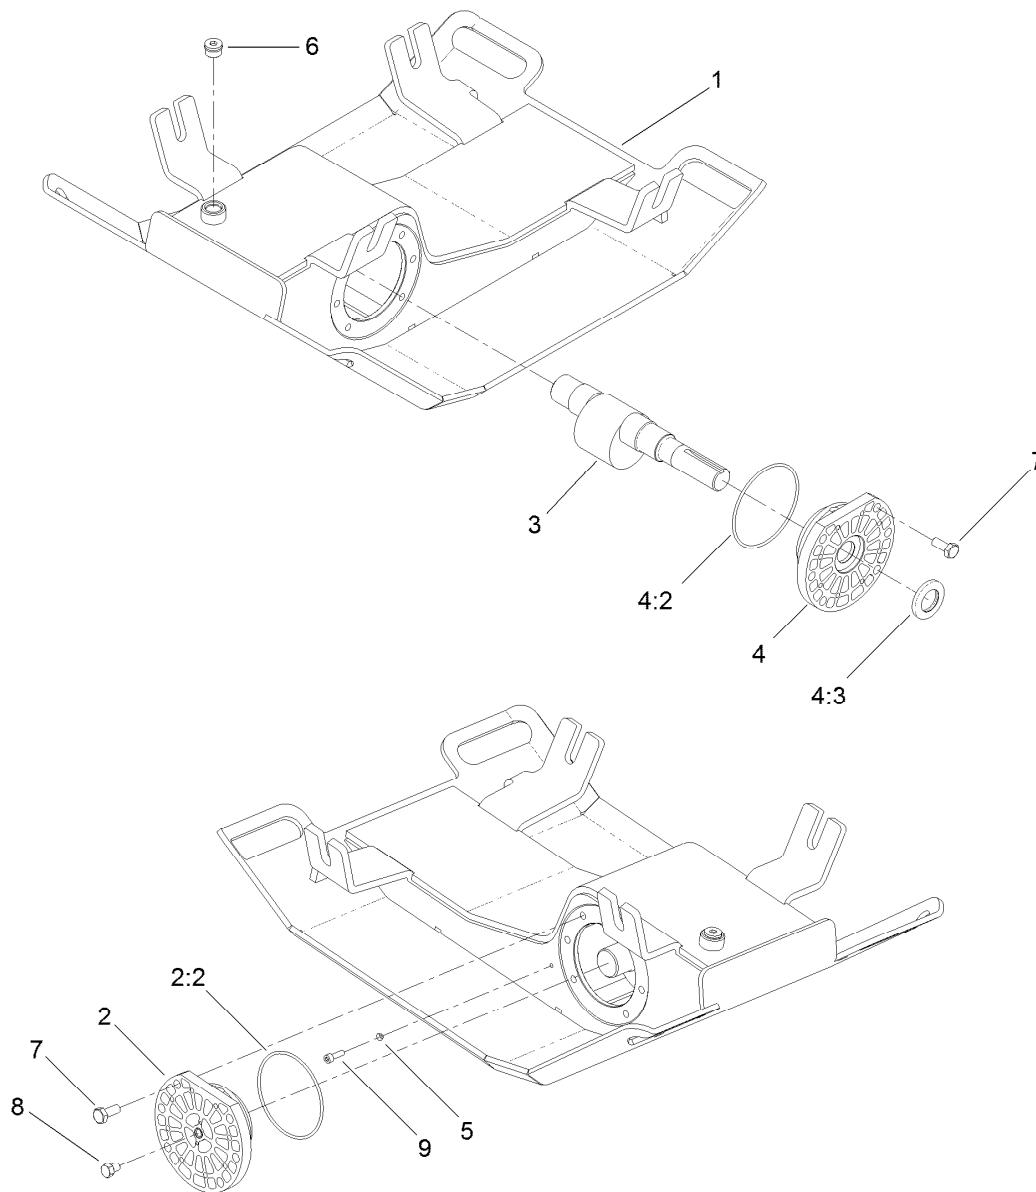

For example, a wheel assembly might be identified by reference number 6, the tire by 6:1, the valve by 6:2, and the wheel by 6:3. When you order the assembly identified by reference number 6, you receive all parts identified by reference numbers 6:1, 6:2, and 6:3. However, you may also order any part individually. Reference numbers of this type appear in illustration and in parts lists.

For example, in an illustration, the reference number 2X 37 means that two of the parts identified by reference number 37 are indicated.

Contents

Handle and Base Assembly	4
Base Assembly No. 125-6236	5
Engine Assembly	6
Roll Cage and Water Tank Assembly	7

Handle and Base Assembly

<i>Ref.</i>	<i>Part Number</i>	<i>Qty.</i>	<i>Description</i>	<i>Ref.</i>	<i>Part Number</i>	<i>Qty.</i>	<i>Description</i>
1	125-6249-03	1	Deck-Engine	10	33003-00	4	Nut-HF
2	125-6236	1	Base ASM	11	ST50263	2	Bushing-Handle, Main Plate
3	132-3869	4	Mount-Shock	12	ST50264	2	Spacer-Handle, Pivot
4	3256-26	4	Washer-Flat	13	ST50260-03	1	Handle-Main
5	325-2	4	Screw-HH	14	ST80891	2	Washer-Flat
6	86-1990	4	Washer-Thrust	15	33116-080	2	Screw-HH
7	325-3	4	Screw-HH	16	115-1115	2	Nut-Lock, HHF
8	ST50265	4	Spacer-Stop, Handle	19	125-4929	1	Decal
9	ST81213	4	Screw-HSH	20	117-4979	1	Decal-Warning

Base Assembly No. 125-6236

Ref.	Part Number	Qty.	Description
1	127-2820	1	Base
2	ST22061	1	Plate Cap Bearing ASM
2:2	ST32033	1	O-Ring
3	ST50455	1	Shaft-Eccentric
4	ST22060	1	Plate Cap Bearing ASM
4:2	ST32033	1	O-Ring
4:3	ST32047	2	Seal-Shaft
5	ST81210	1	Washer-Sealing, Nyltite
6	ST47647	1	Fitting-HYD
7	43-0090	12	Screw-HH
8	ST80185	1	Screw-HH
9	ST81213	1	Screw-HSH