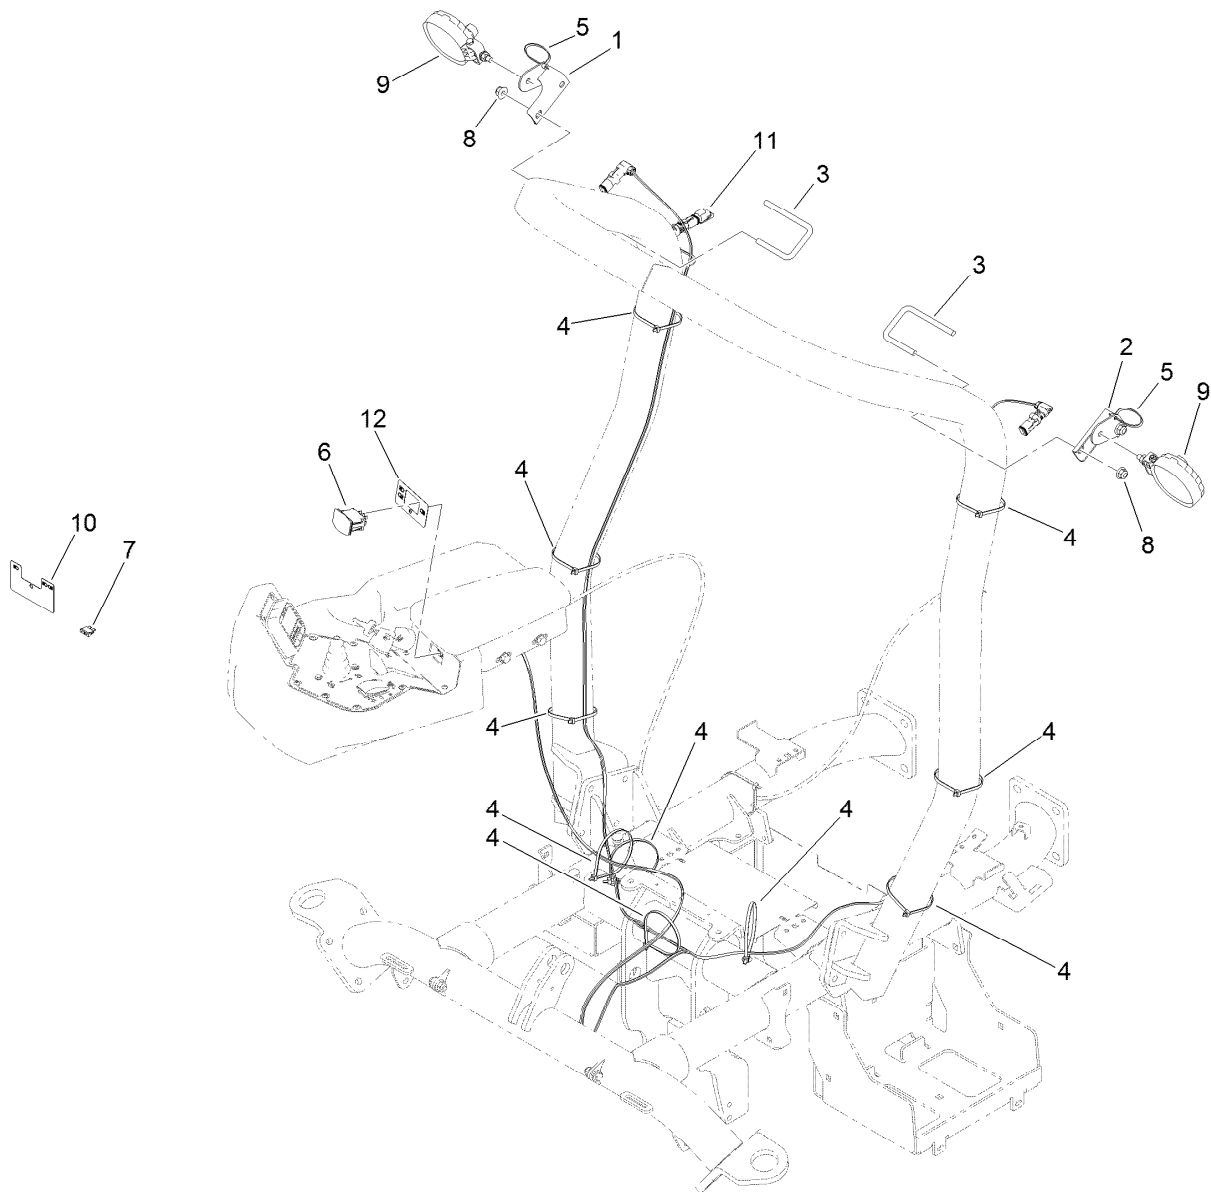

Count on it.

Parts Catalog

Light Kit

**Greensmaster® 3360 or 3370 eTriFlex
Traction Unit**

Model No. 04500

Light Assembly

Ref.	Part Number	Qty.	Description
1	130-6543-03	1	Bracket-Light, RH
2	130-6540-03	1	Bracket-Light, LH
3	130-6541	2	Bolt-U
4	3290-379	10	Tie-Cable
5	3290-378	2	Tie-Cable
6	107-8034	1	Switch-Rocker, On-Off-On
7	109355	1	Fuse-Blade, 15 Amp
8	104-8301	4	Nut-HF, NI
9	122-1087	2	Light-Work, LED
10	127-6126	1	Decal-Kit, Light
11	122-1415	1	Harness-Wire
12	131-2046	1	Decal-Light, Console

Attachments and Accessories

For 04500 Light Kit Greensmaster 3360 or 3370 eTriFlex Traction Unit

Product Name	Model/Part
Rear Light Kit	137-7945
Front Light Mount Kit	137-7947

Count on it.