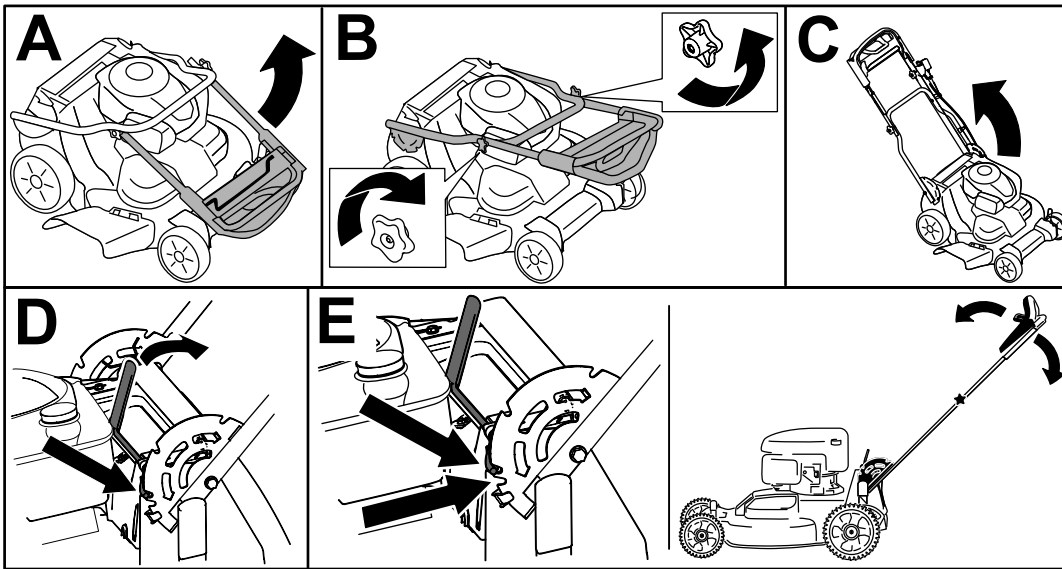

1

g224528

2

g225133

3

g222533