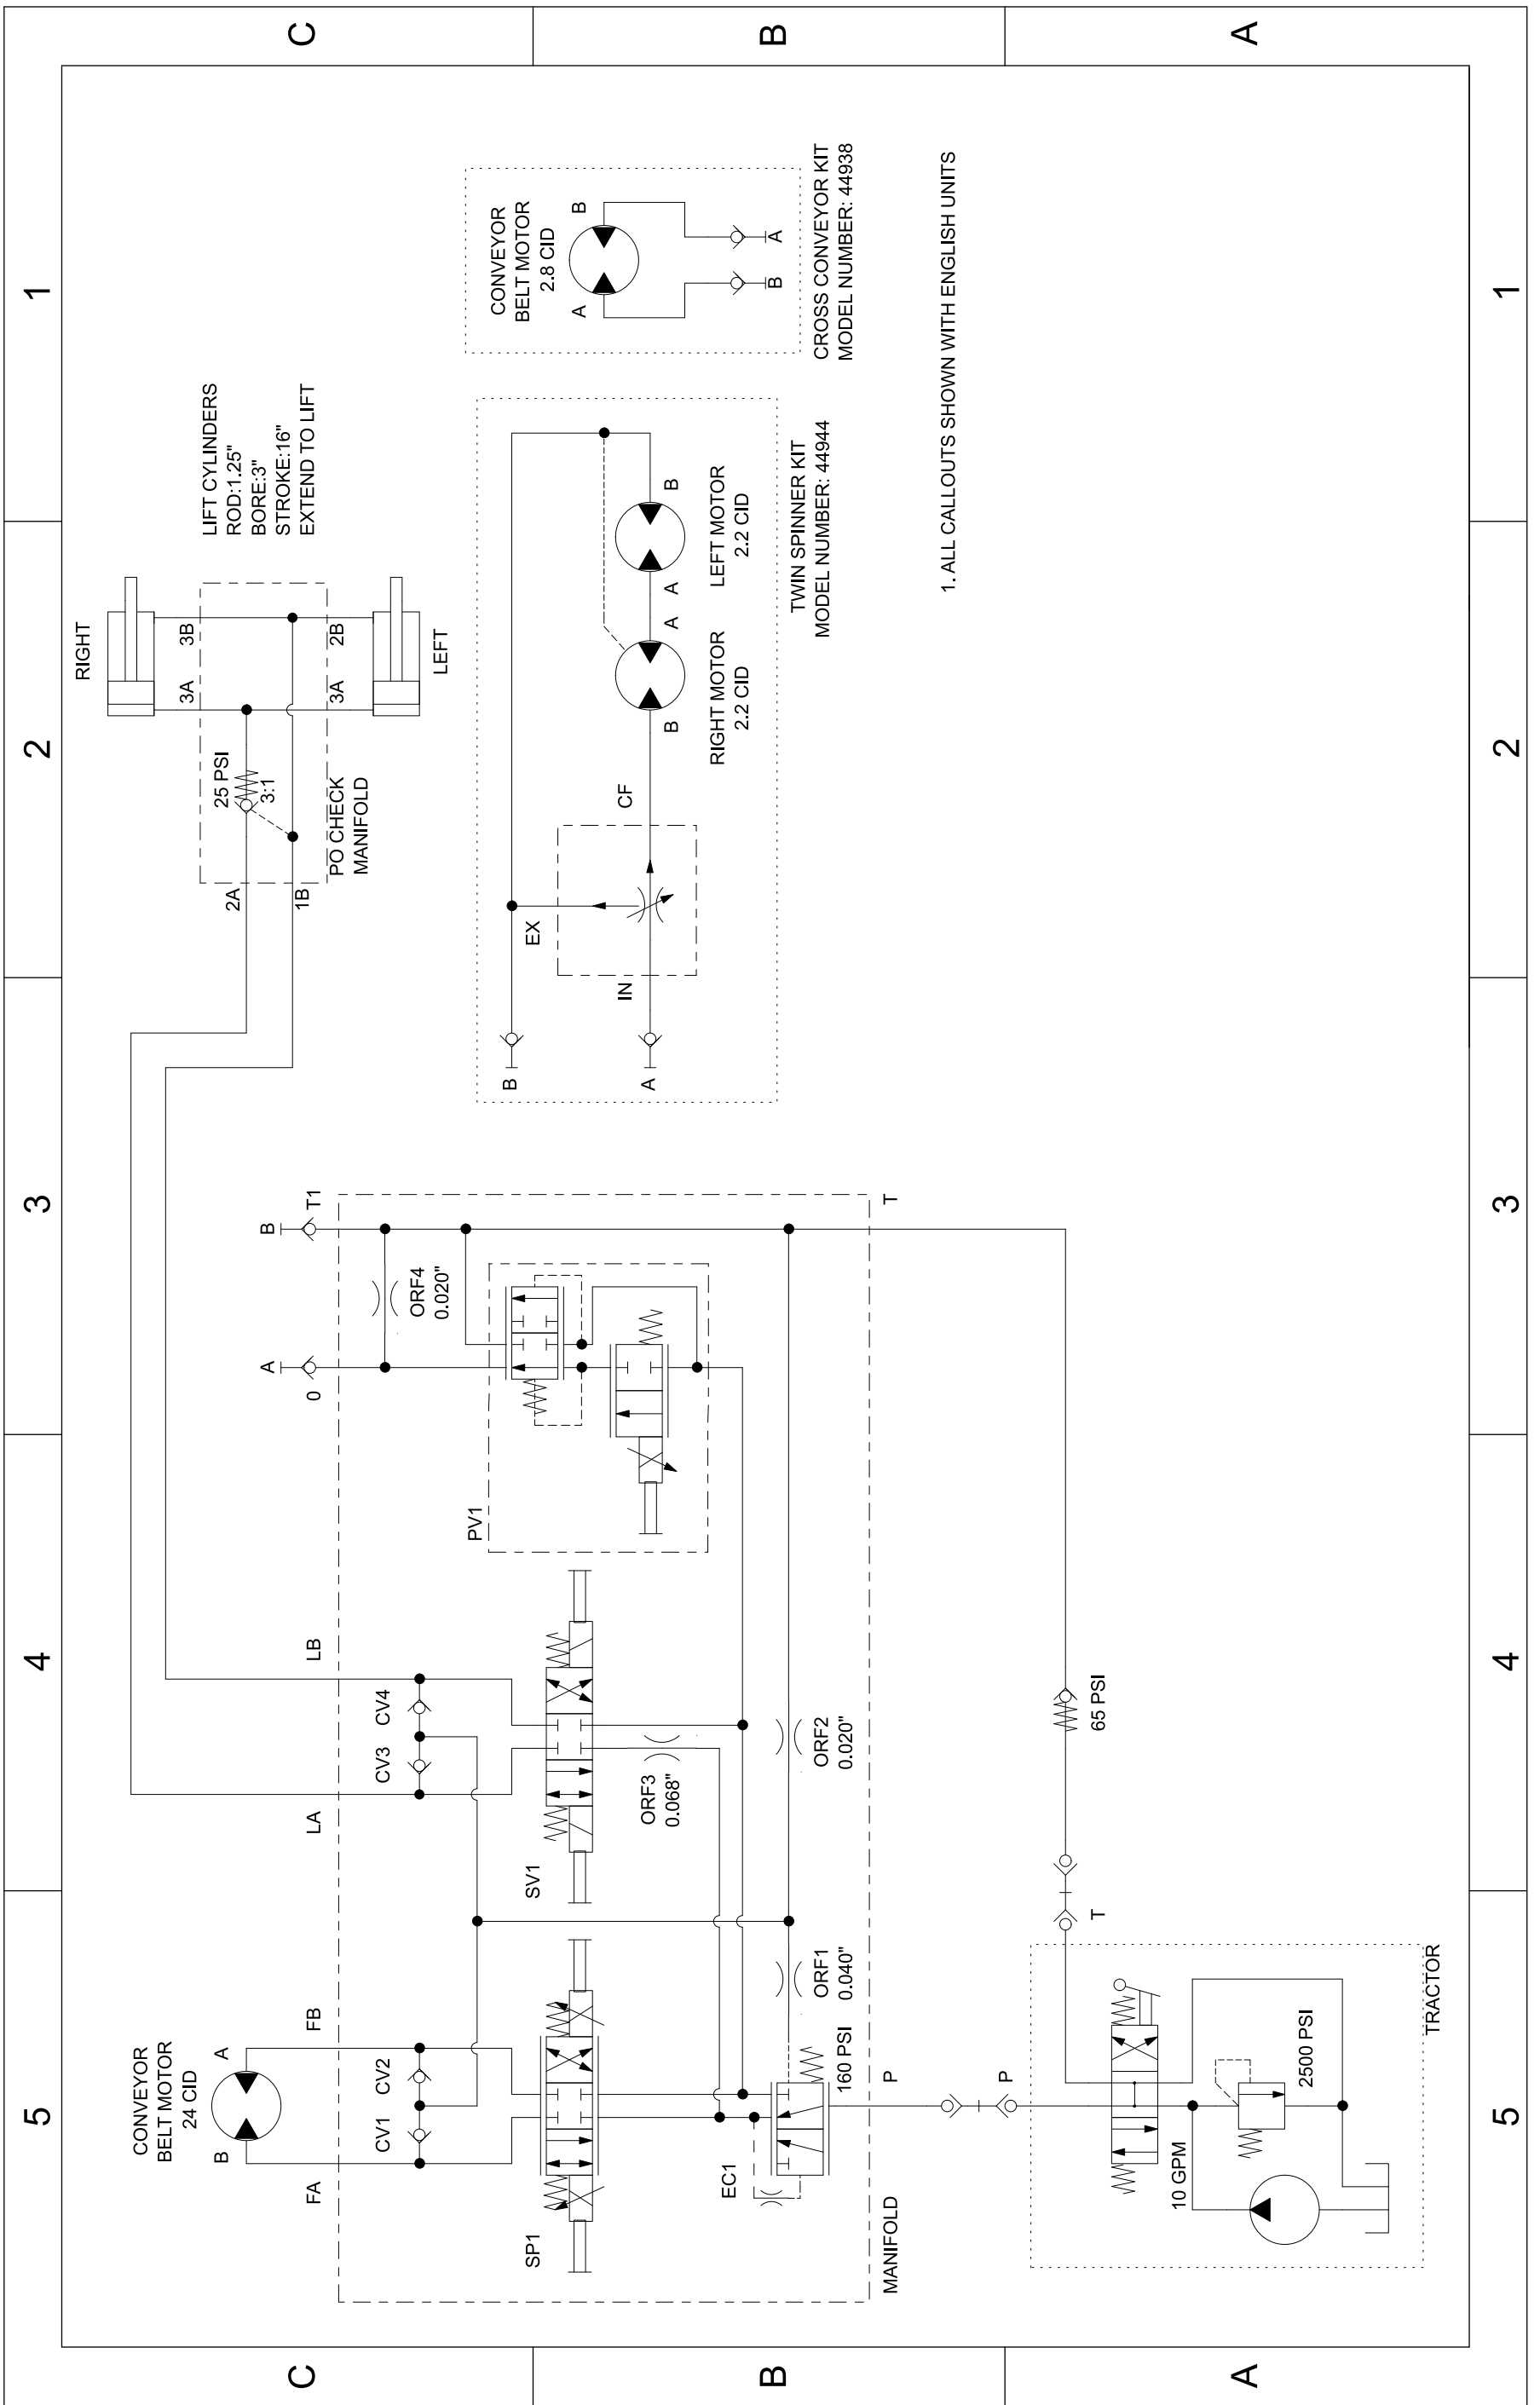

MH-400SH2 Material Delivery Unit

Model No. 44931—Serial No. 31000001 and Up

Model No. 44954—Serial No. 31500001 and Up

Hydraulic Schematic

Model No. 44931
138-5976 Rev A
1 of 1

1. ALL CALLOUTS SHOWN WITH ENGLISH UNITS

1. ALL CALLOUTS SHOWN WITH ENGLISH UNITS