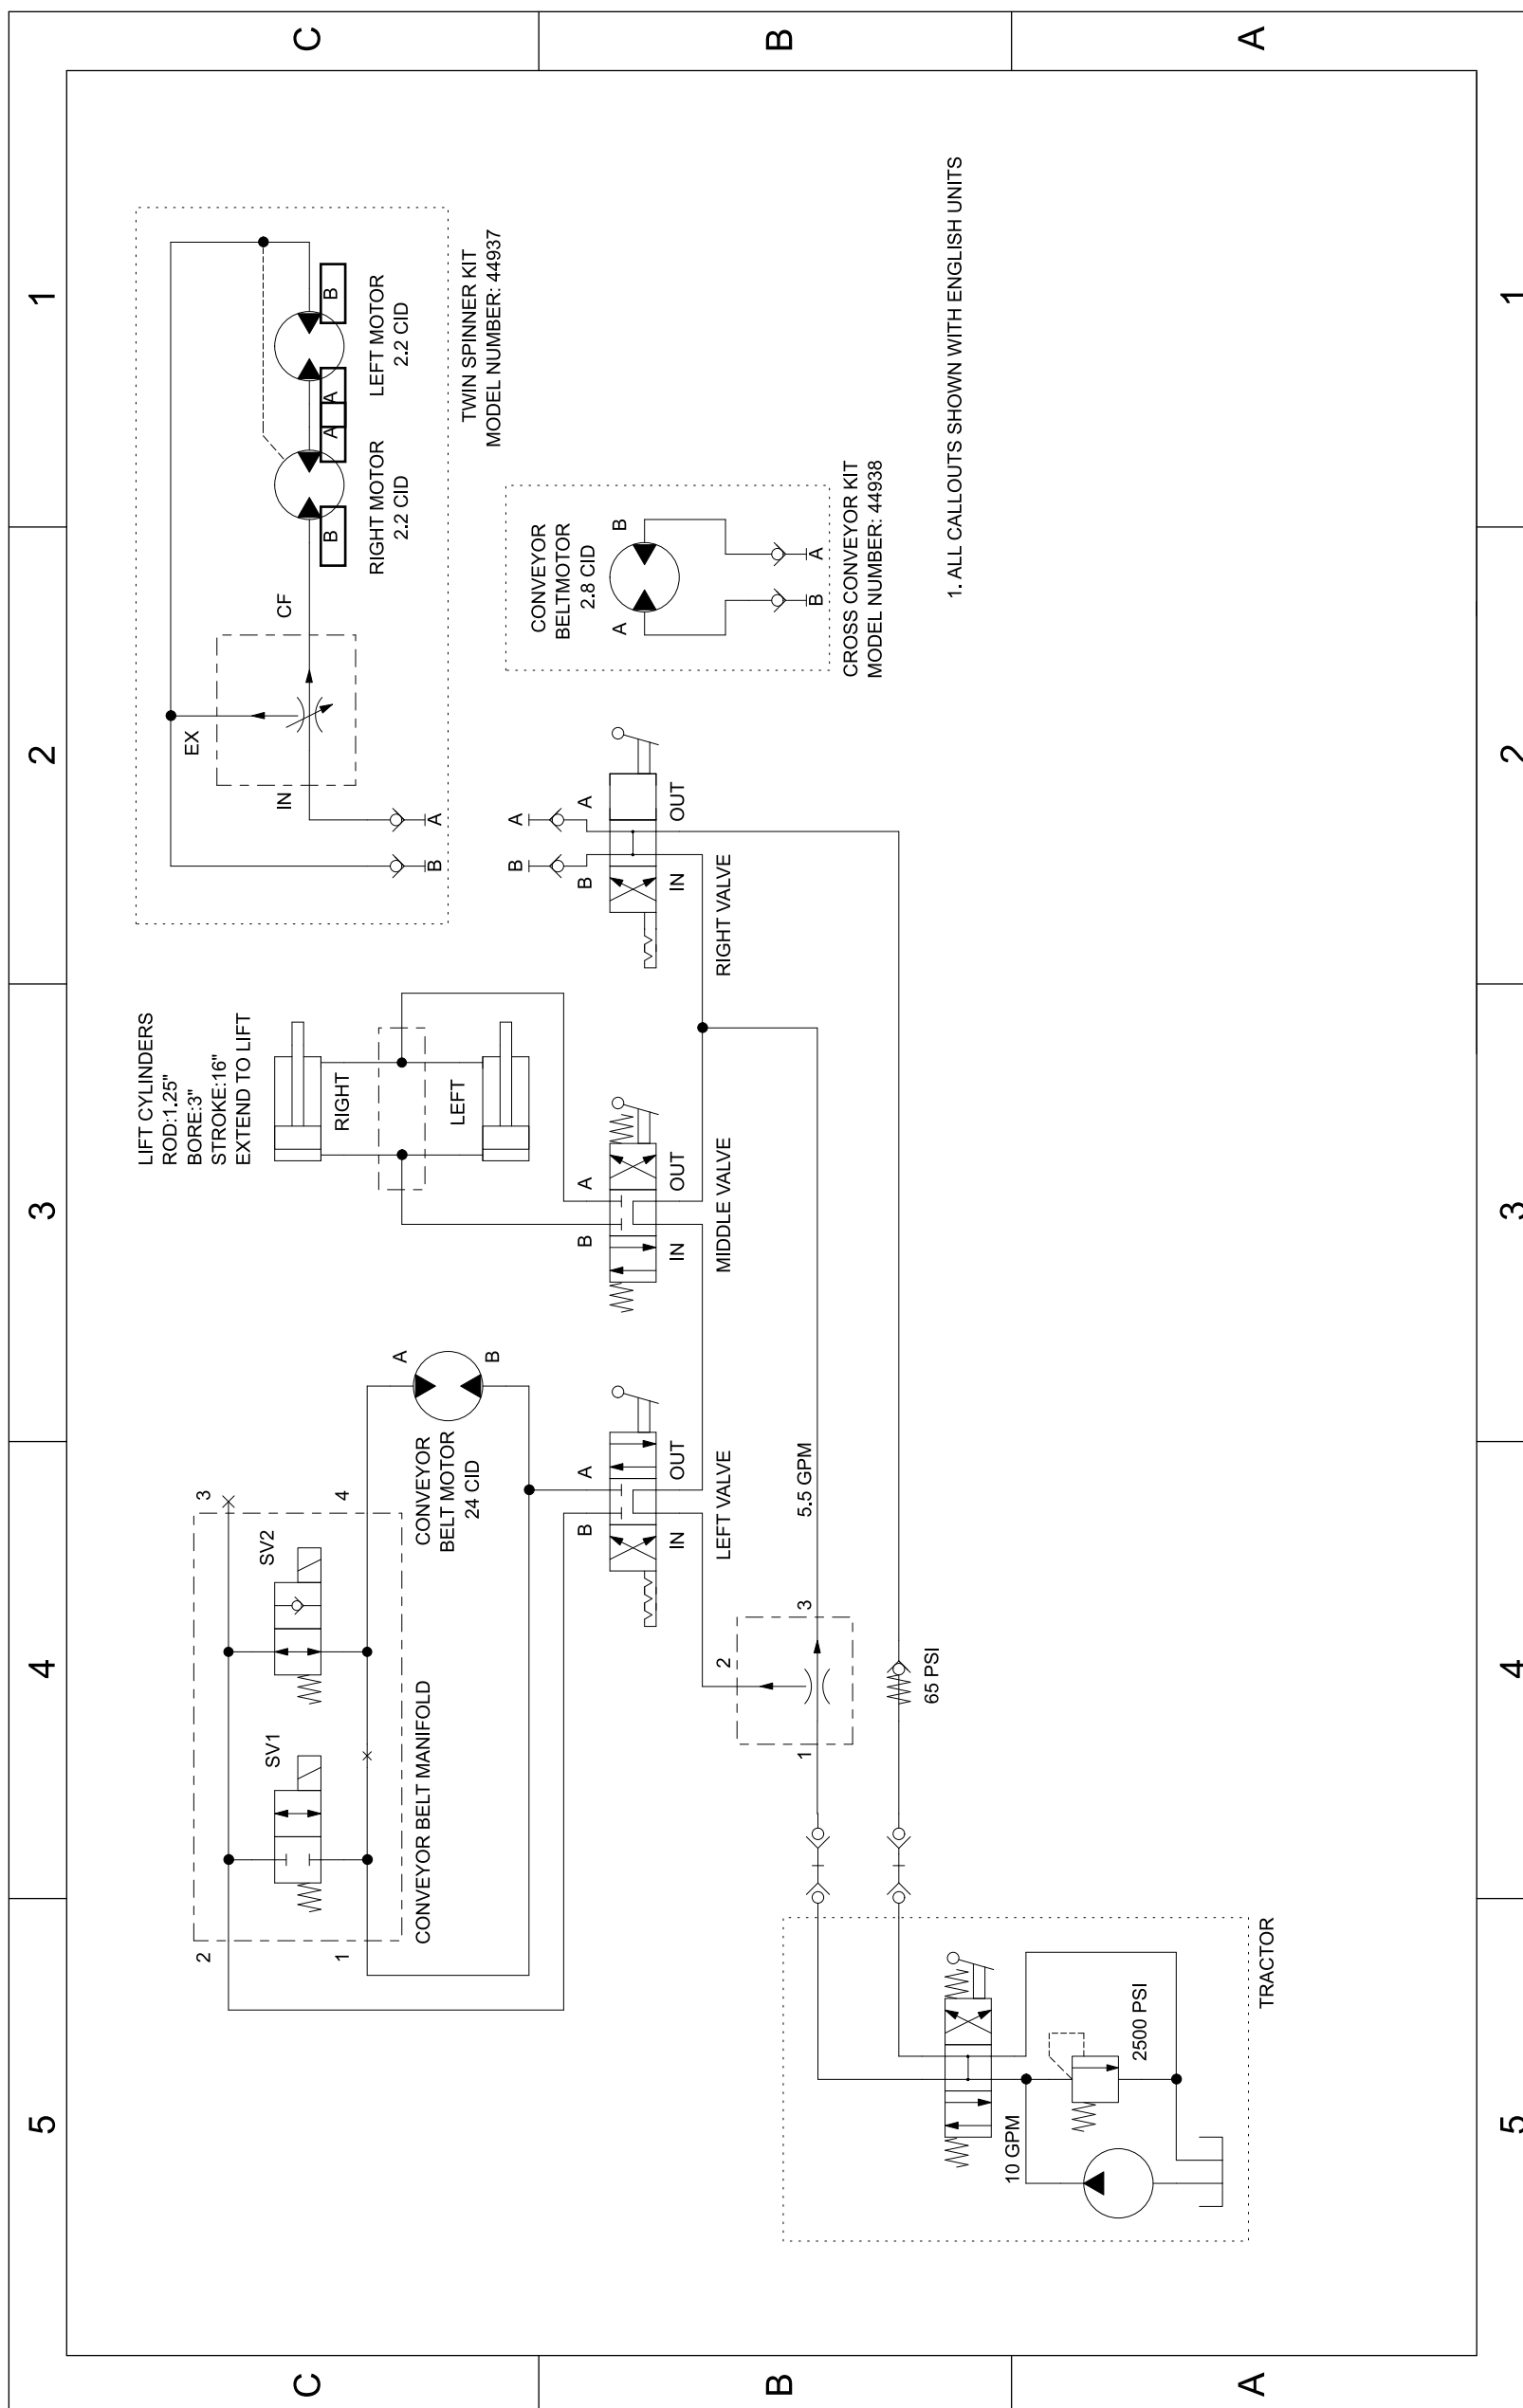

MH-400SH2 Material Delivery Unit

Model No. 44931—Serial No. 31000001 and Up

Model No. 44954—Serial No. 31500001 and Up

Hydraulic Schematic

Model No. 44931
138-5976 Rev A
1 of 1

1. ALL CALLOUTS SHOWN WITH ENGLISH UNITS

1. ALL CALLOUTS SHOWN WITH ENGLISH UNITS