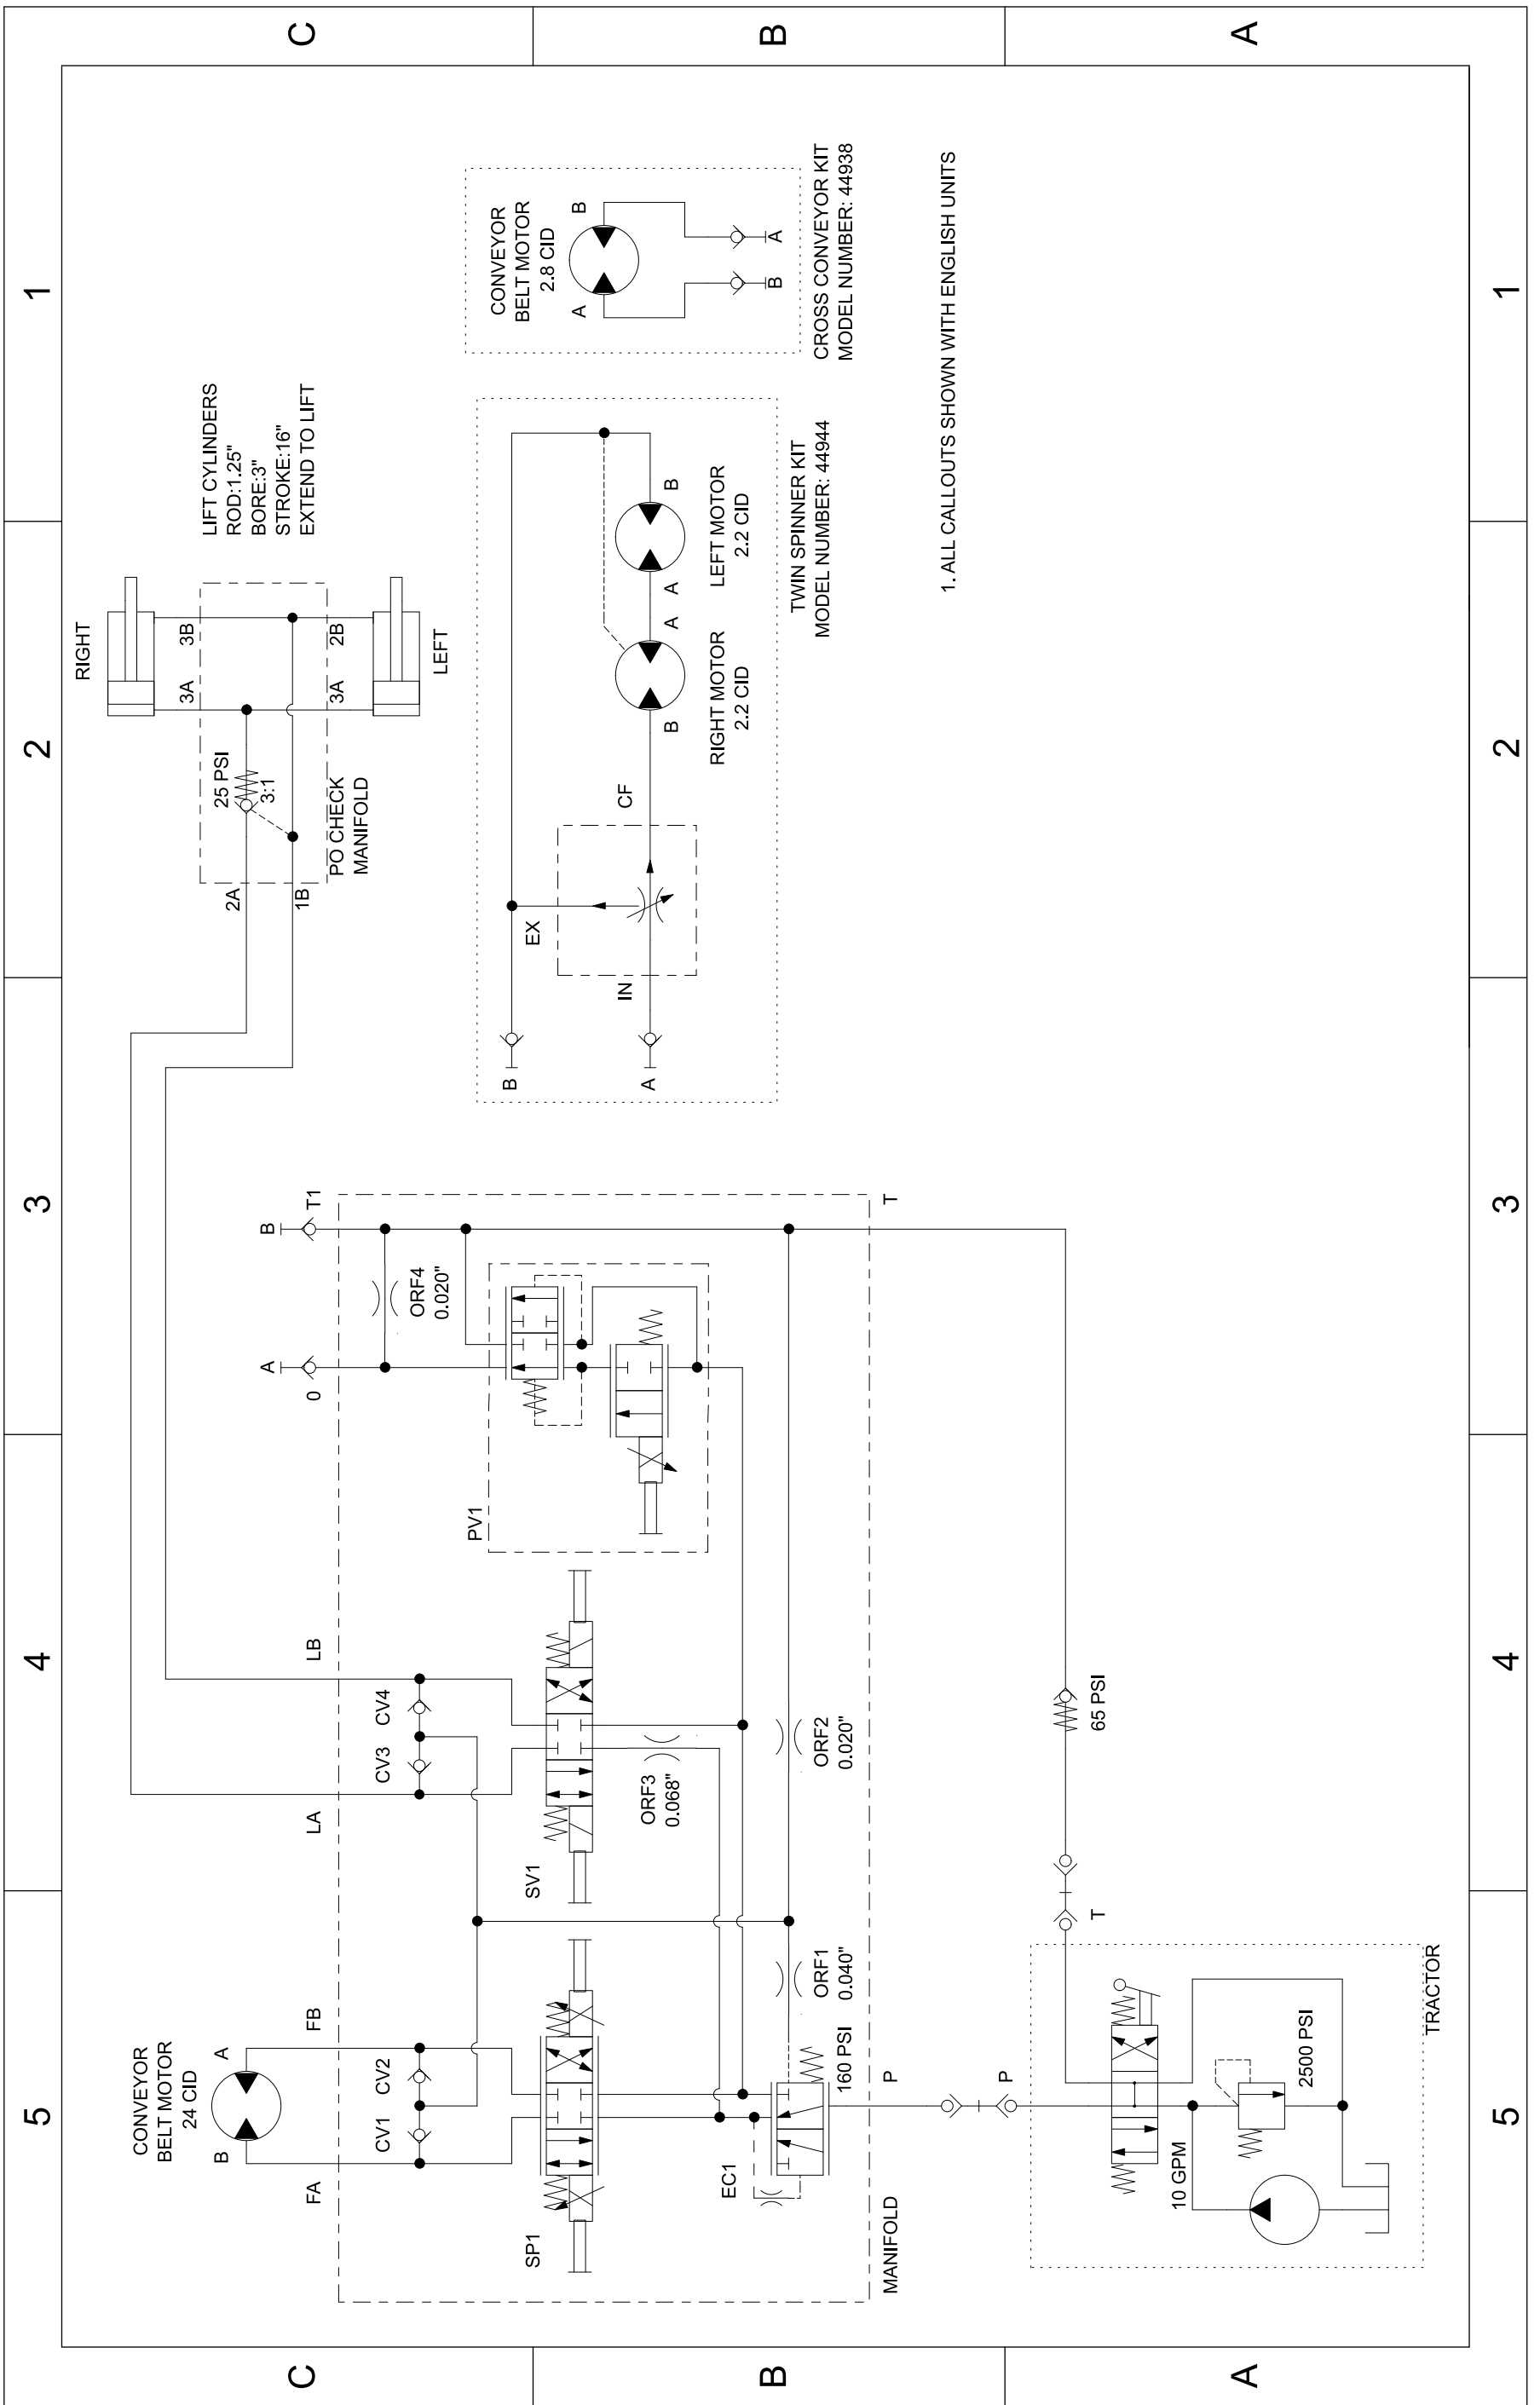

# MH-400SH2 Material Delivery Unit

Model No. 44931—Serial No. 31000001 and Up

Model No. 44954—Serial No. 31500001 and Up

Hydraulic Schematic

Model No. 44931  
138-5976 Rev A  
1 of 1

1. ALL CALLOUTS SHOWN WITH ENGLISH UNITS

1

2

3

4

5