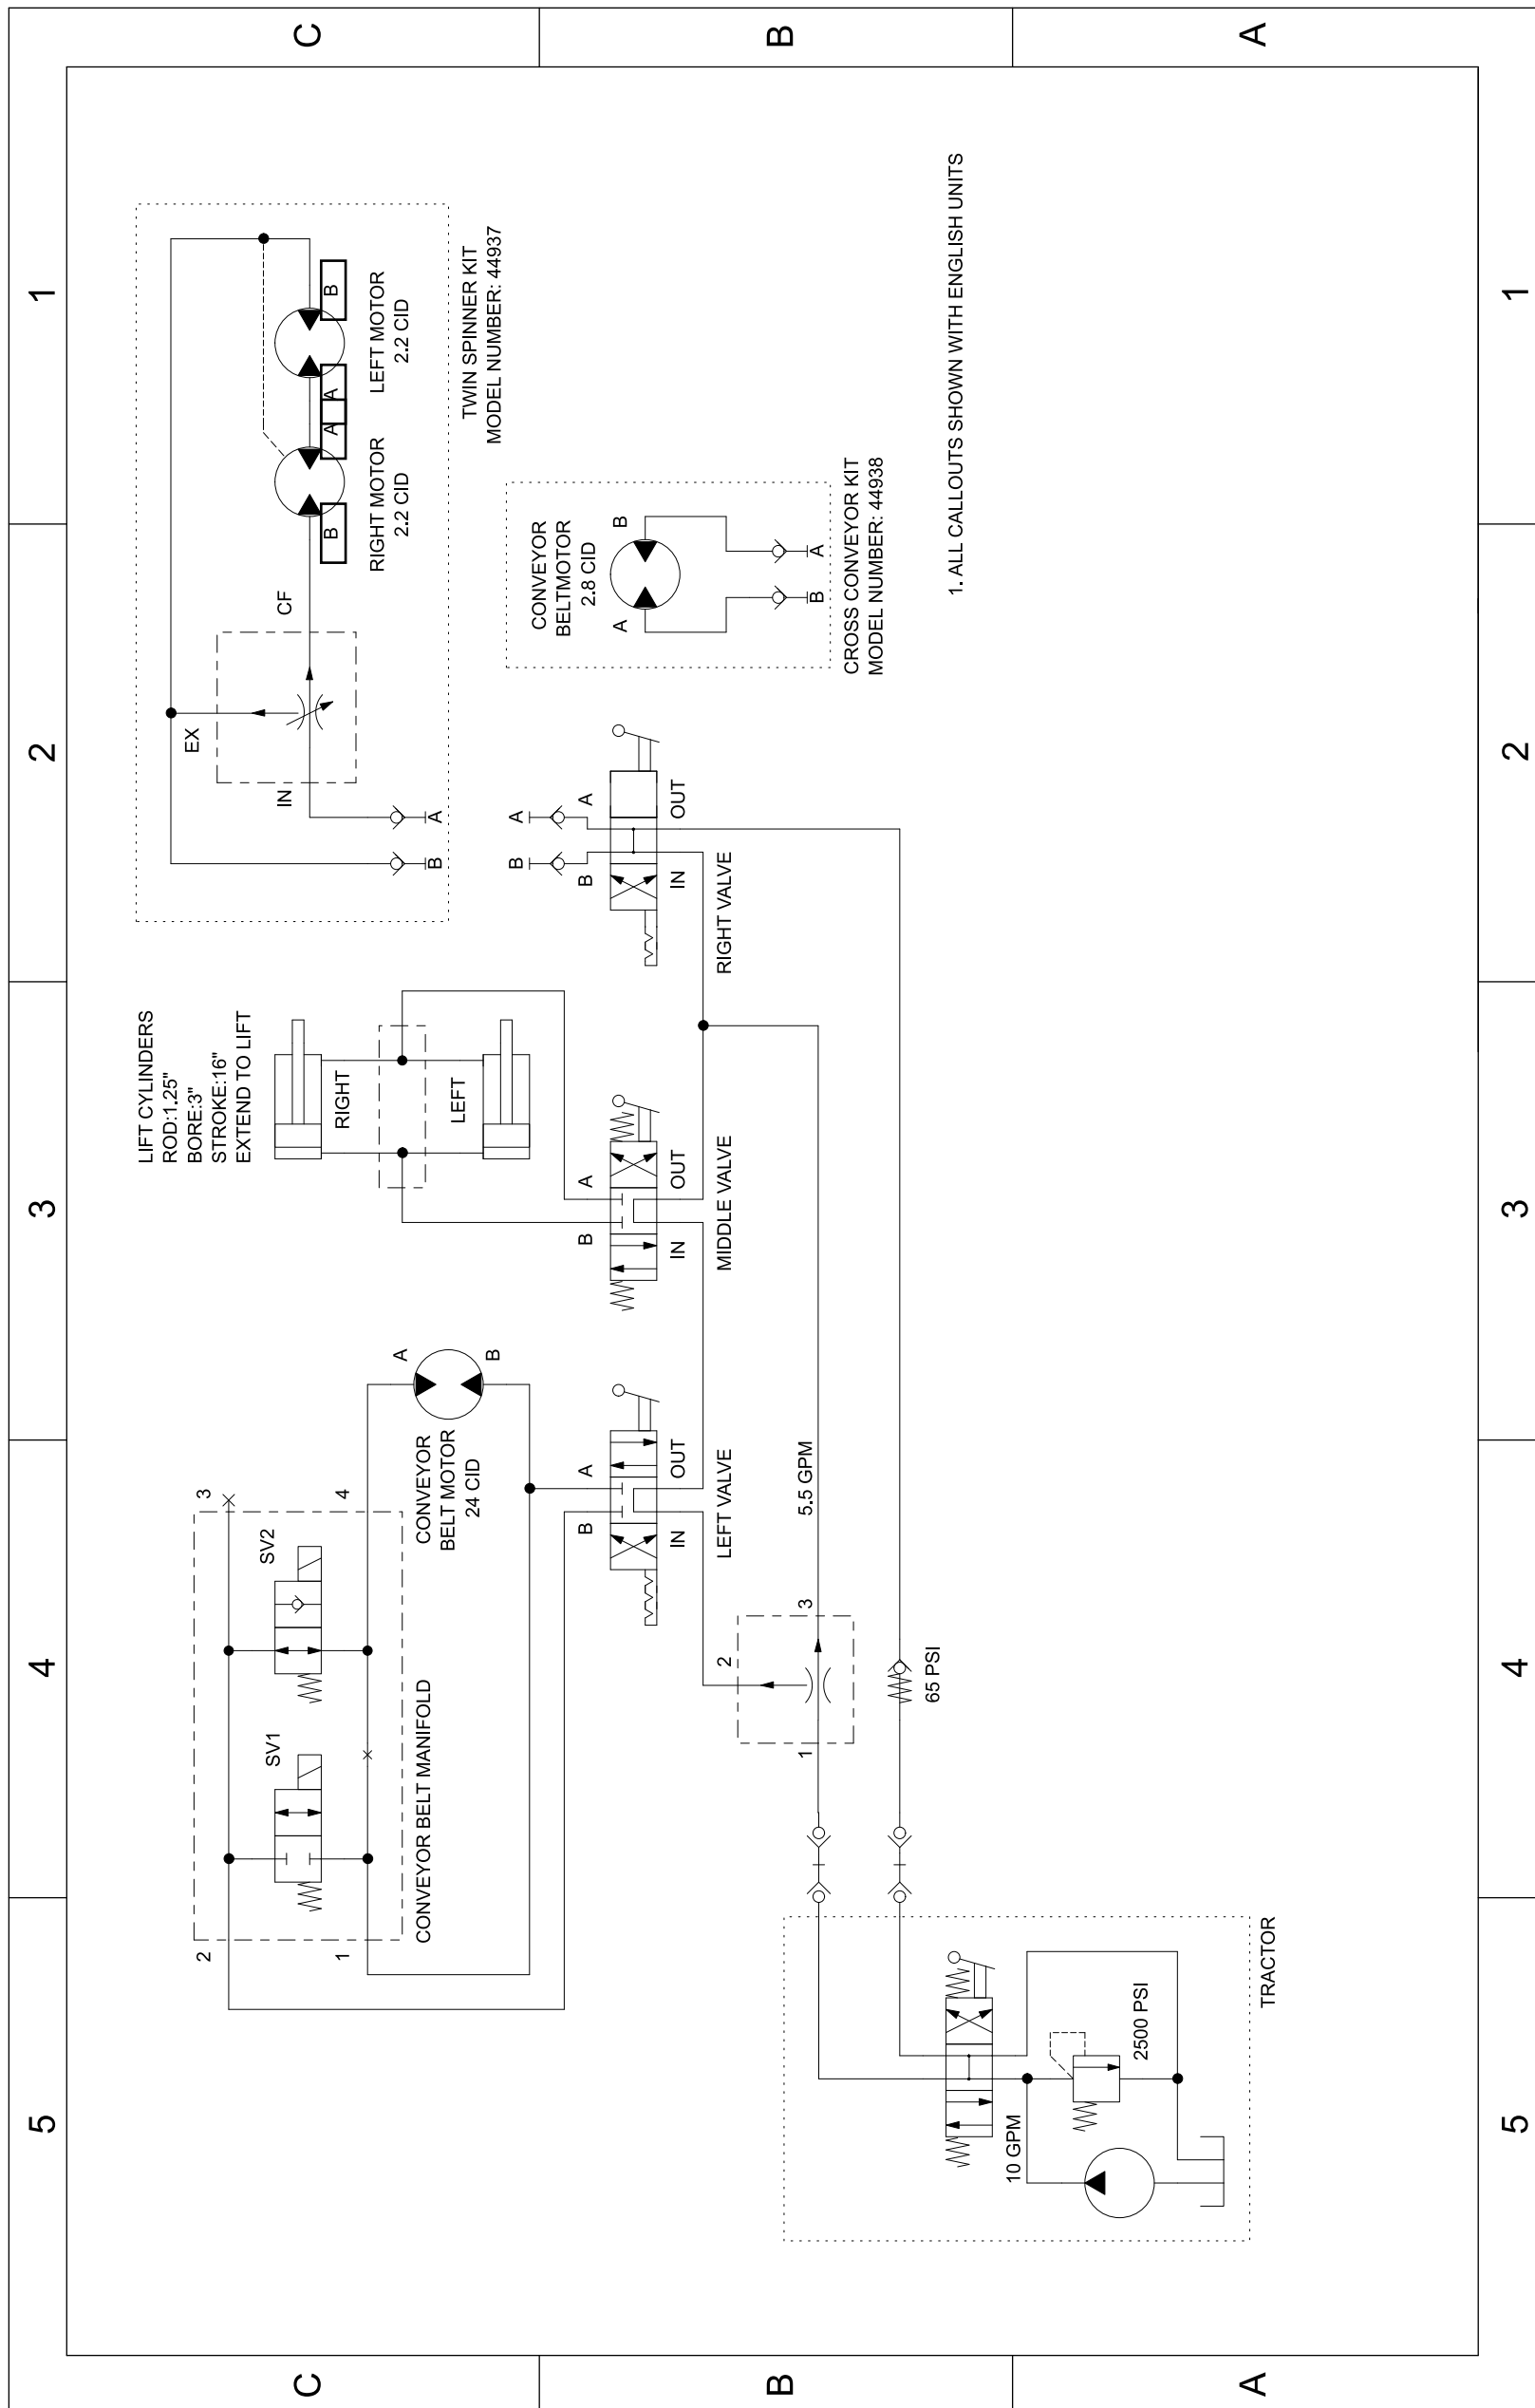

# MH-400SH2 Material Delivery Unit

Model No. 44931—Serial No. 31000001 and Up

Model No. 44954—Serial No. 31500001 and Up

Hydraulic Schematic

Model No. 44931  
138-5976 Rev A  
1 of 1

1. ALL CALLOUTS SHOWN WITH ENGLISH UNITS

1

2

3

4

5