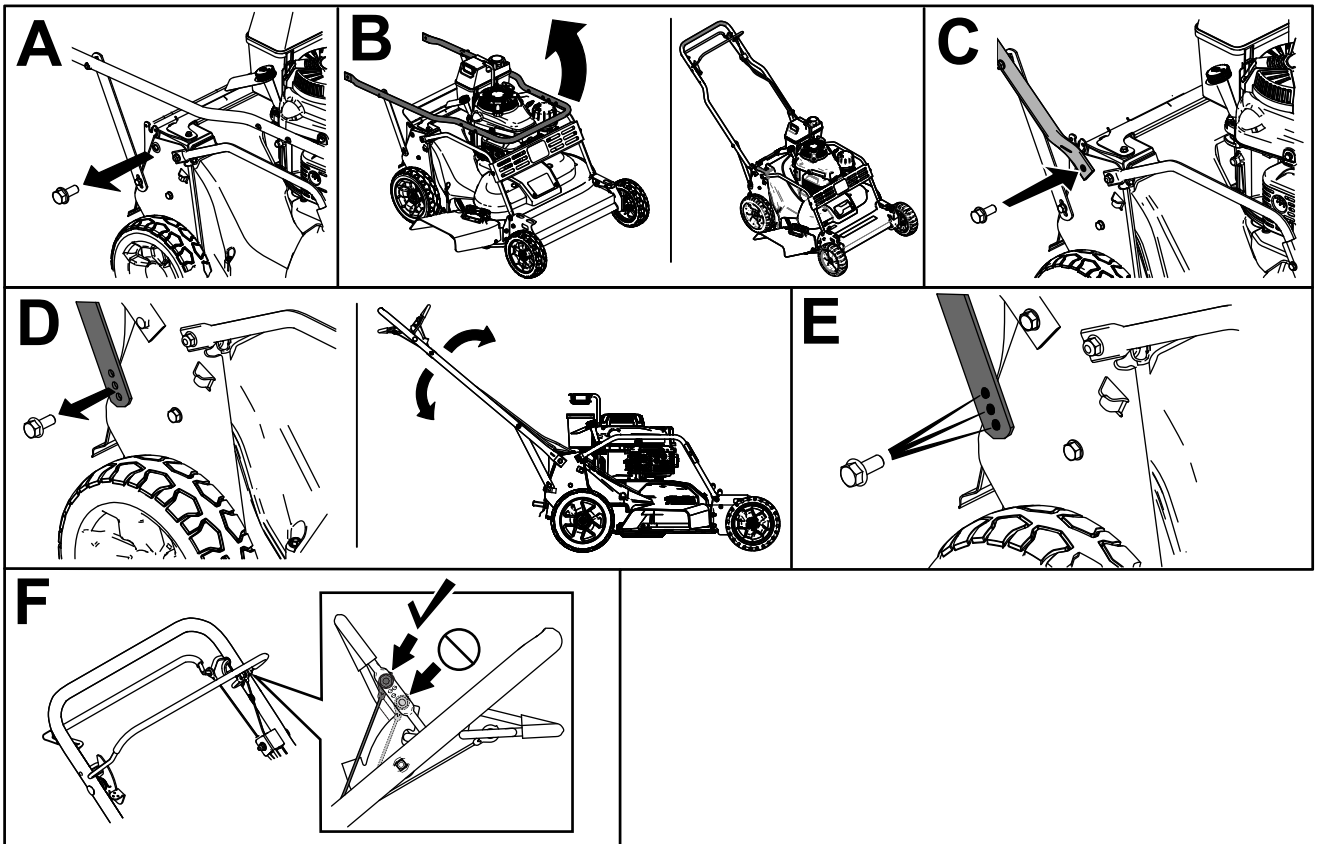

1

g232355

2

g235721

3

g231763