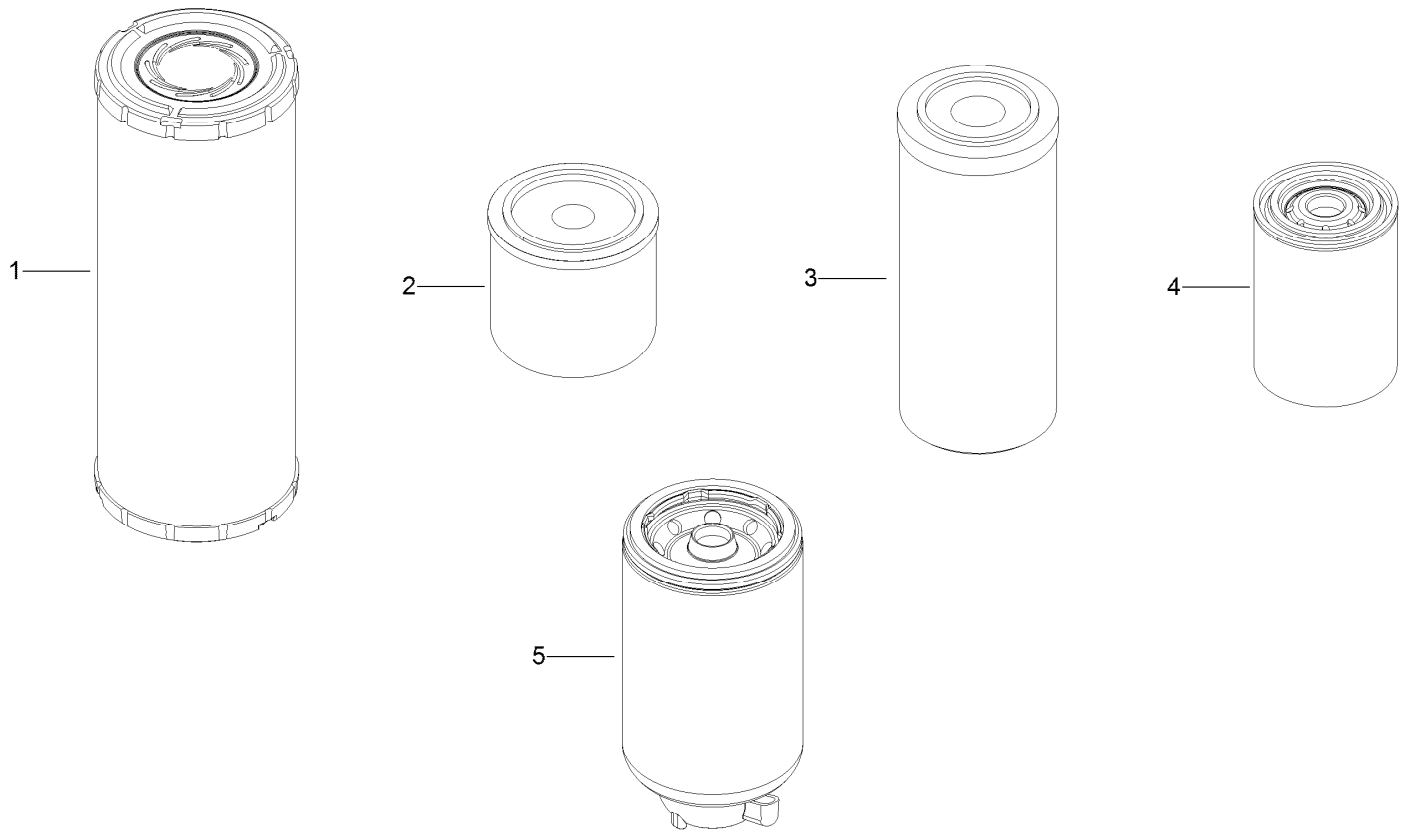

Count on it.

Parts Catalog

MVP Filter Kit

**Serial Number 404310000 and After
Reelmaster® 5010 Series Traction Unit**

Model No. 44959

MVP Filter Kit No. 44959

<i>Ref.</i>	<i>Part Number</i>	<i>Qty.</i>	<i>Description</i>
1	108-3810	2	Filter-Air
2	108-3841	7	Filter-Oil
3	94-2621	1	Element-Filter
4	86-3010	1	Filter-Oil
5	110-9049	2	Filter-Spin On