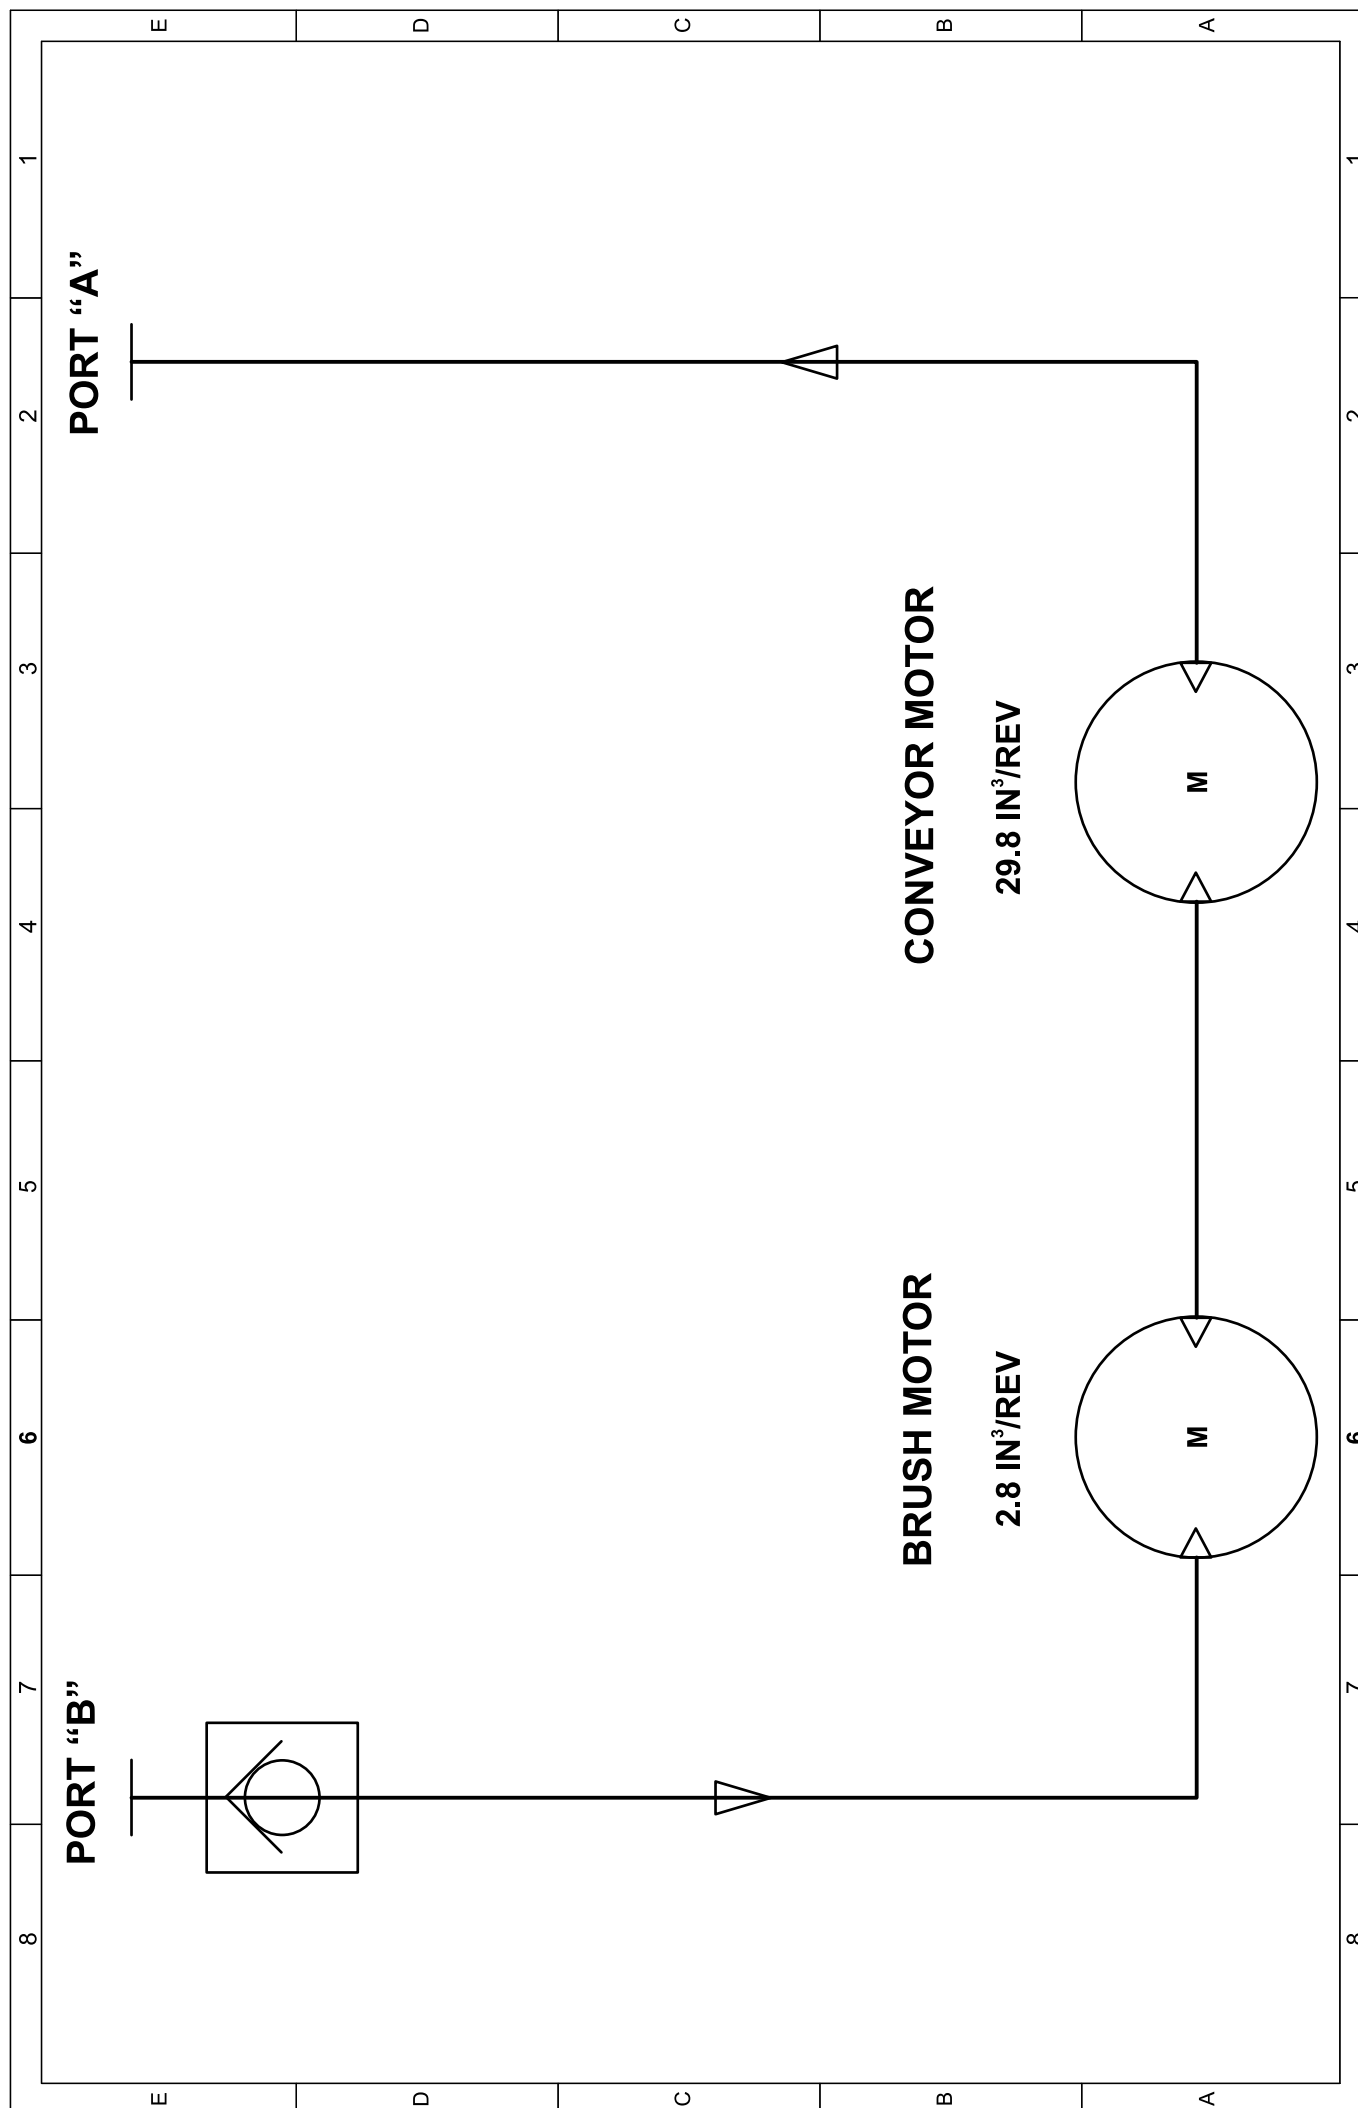

Topdresser 1800
Workman® Heavy-Duty Utility Vehicle
Model No. 44225—Serial No. 403200001 and Up

Hydraulic Schematic

Model No. 44225
100-1419 Rev A
1 of 1

g265500