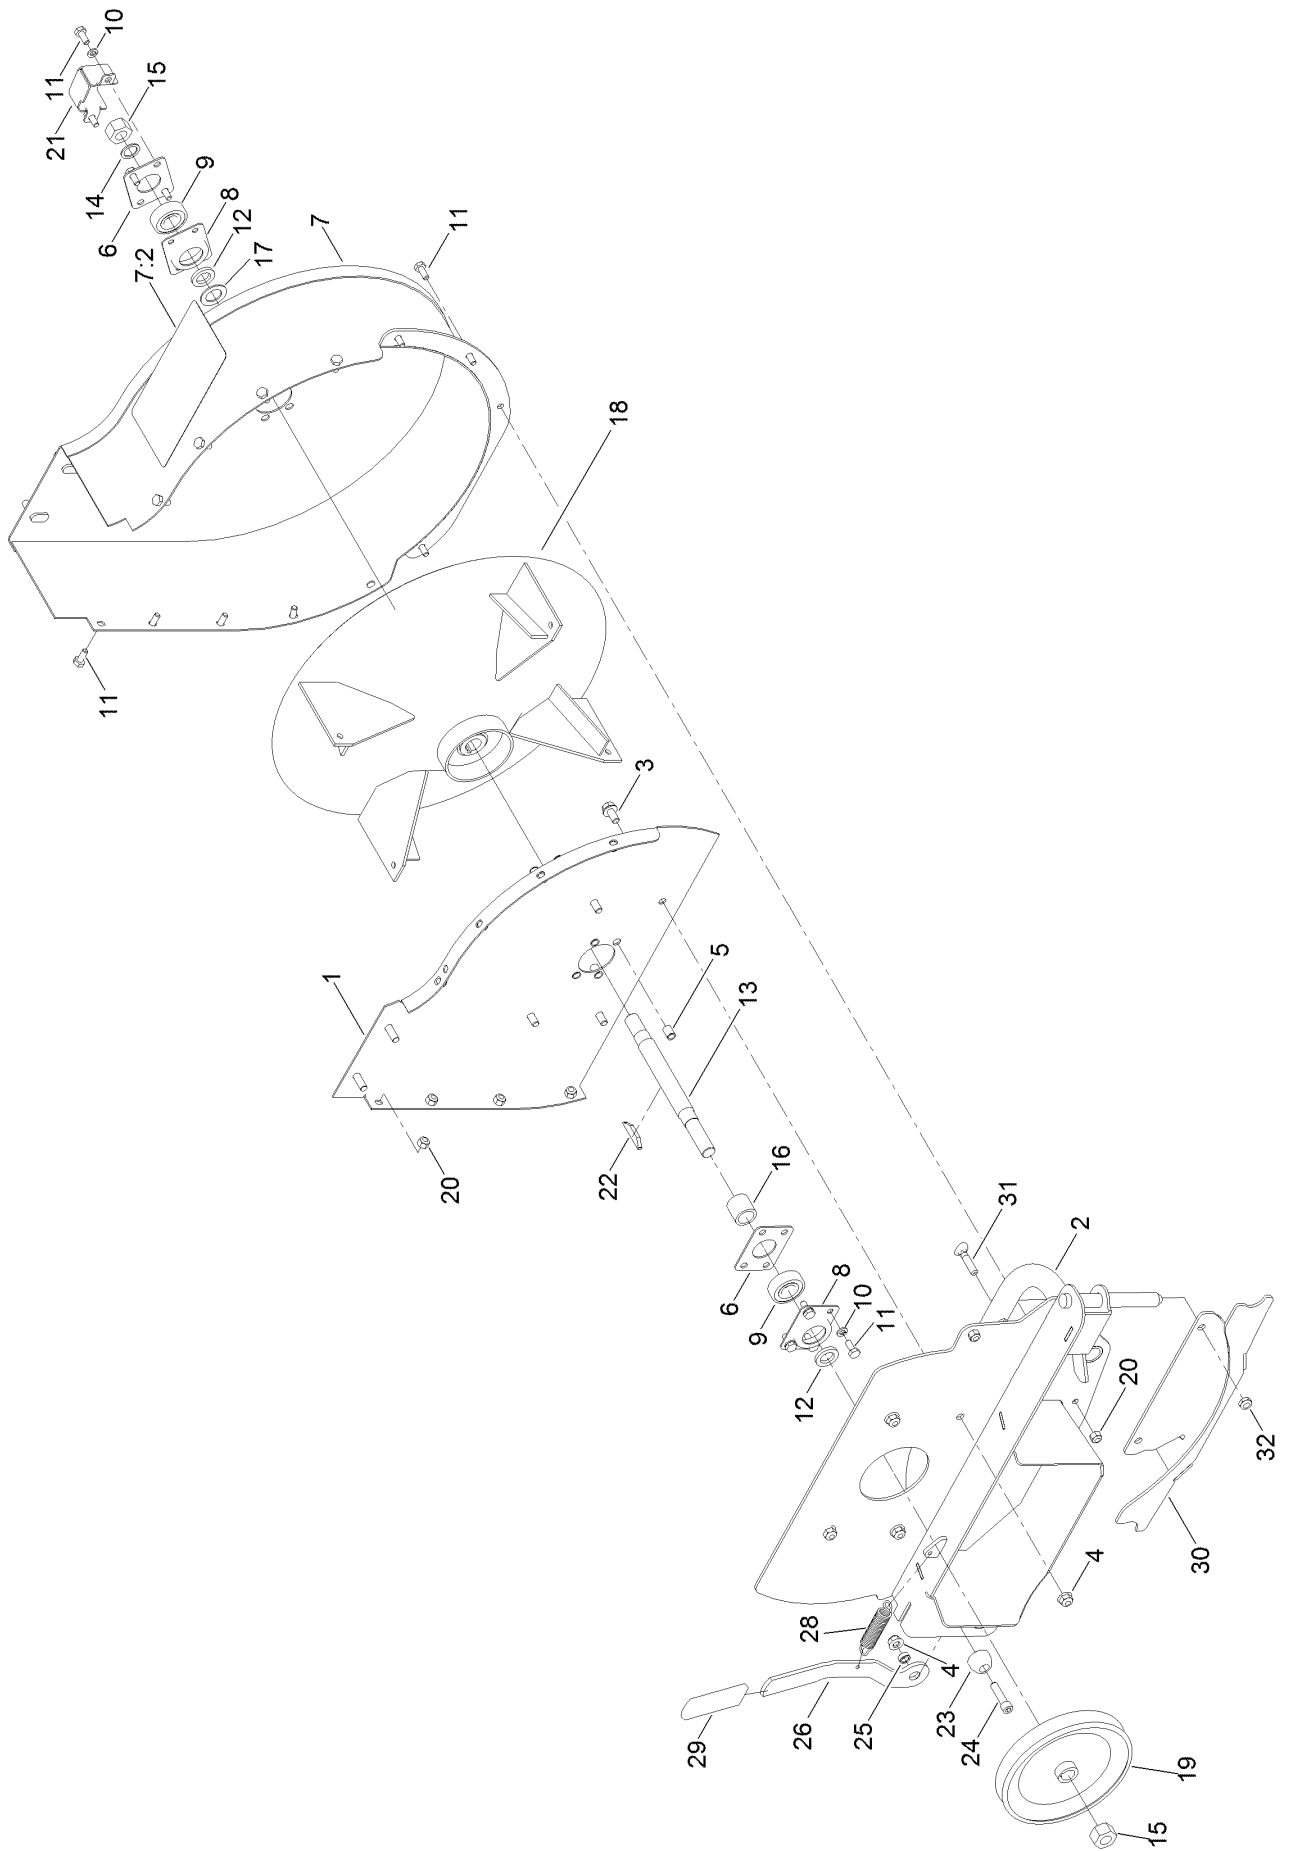

Blower Assembly No. 136-0570

Blower Assembly No. 136-0570 (continued)

<i>Ref.</i>	<i>Part Number</i>	<i>Qty.</i>	<i>Description</i>	<i>Ref.</i>	<i>Part Number</i>	<i>Qty.</i>	<i>Description</i>
1	133-8665-03	1	Mounting Plate ASM	16	7989	1	Spacer
2	136-0573-03	1	Blower Pivot ASM	17	1535	1	Washer-Thrust
3	3234-14	4	Screw-HHF	18	56-4780-03	1	Impeller ASM
4	104-8300	5	Nut-HF, NI	19	92-0874	1	Pulley-Transaxle
5	32117-2	8	Nut-Clinch	20	3296-42	12	Nut-Lock, NI
6	63-9700-03	2	Plate-Cover	21	106-3076-03	1	Cover-Shaft
7	136-0578	1	Blower Housing Outer ASM	22	3257-40	1	Key
7:2	136-4087	1	Decal-Warning	23	136-4135	1	Pin-Guide
8	37-6730	2	Cup-Bearing	24	3274-18	1	Screw-HSH
9	38-7820	2	Bearing-Ball	25	99-2018	1	Spacer-Arm, Idler
10	3253-3	8	Washer-Lock	26	136-4116	1	Handle
11	321-3	20	Screw-HH	28	104-6415	1	Spring-Return, Pedal
12	63-9710	2	Spacer-Bearing	29	47-1970	1	Grip
13	105-5893	1	Shaft-Blower	30	136-4097-03	1	Plate-Skid
14	9202154	1	Washer-Flat	31	92-4095	2	Screw-Handle
15	3217-11	2	Nut-Hex	32	3296-47	2	Nut-Lock, NI