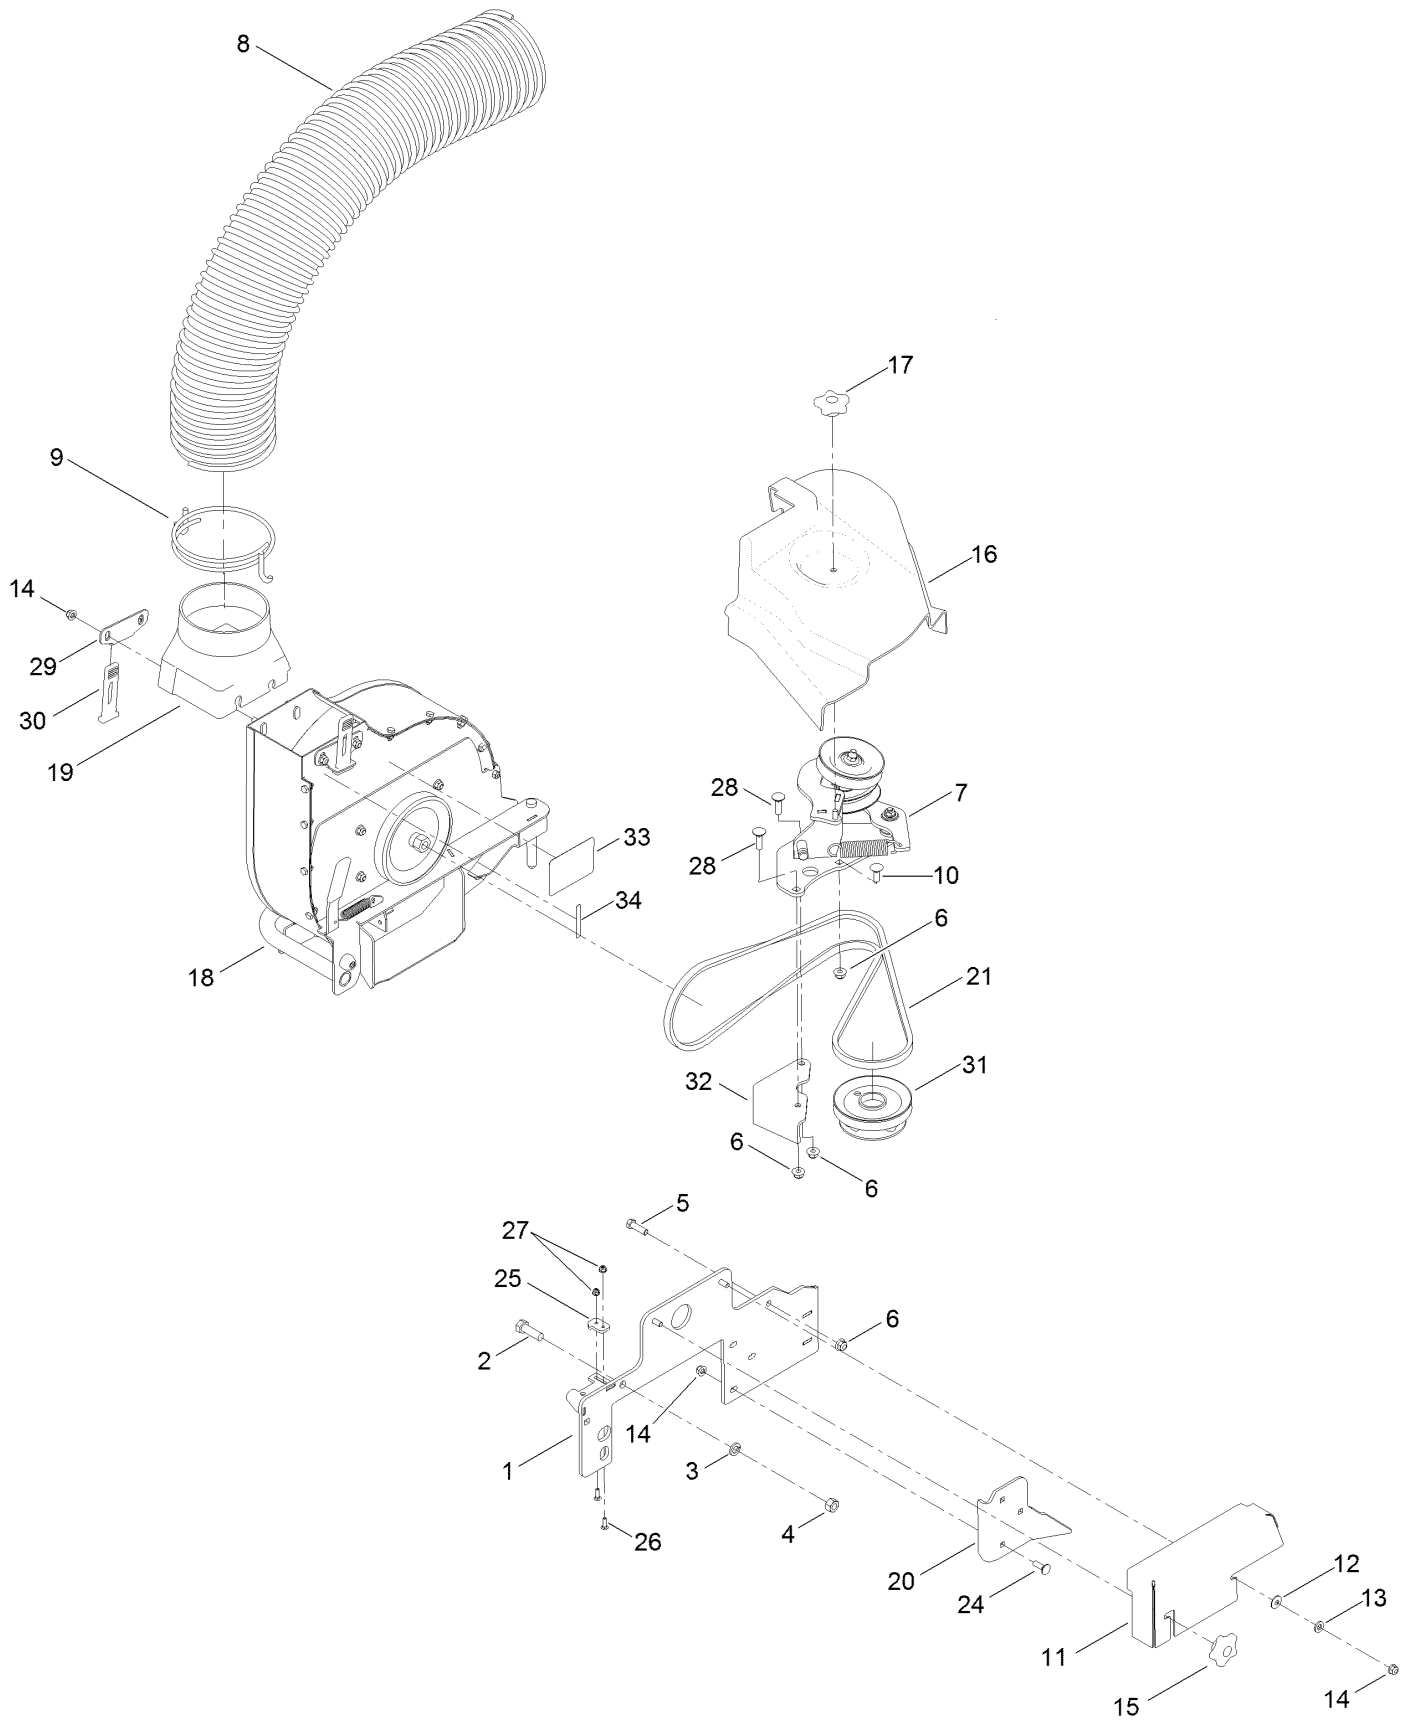

Count on it.

Parts Catalog

**52in Blower and Drive Kit
Grandstand® Mower**

Model No. 78526—Serial No. 400000000 and Up

Blower Drive Assembly

Blower Drive Assembly (continued)

<i>Ref.</i>	<i>Part Number</i>	<i>Qty.</i>	<i>Description</i>	<i>Ref.</i>	<i>Part Number</i>	<i>Qty.</i>	<i>Description</i>
1	139-1545-03	1	Blower Deck Mount ASM	17	106-4161	1	Knob-Handle
2	325-6	1	Screw-HH	18	136-0570	1	Blower ASM
3	3253-7	1	Washer-Lock	19	137-6425	1	Transition
4	3217-9	1	Nut-HH	20	136-4081-03	1	Baffle
5	323-7	1	Screw-HH	21	139-7872	1	Belt-V
6	104-8301	4	Nut-HF, NI	24	3230-2	3	Bolt-CARR
7	136-0575	1	Idler ASM	25	136-4118	1	Plate-Latch
8	138-5879	1	Hose-Flexible	26	3229-20	2	Screw-CARR
9	139-1466	1	Clamp-Hose, Bagger	27	120-4578	2	Nut-HF
10	3231-2	1	Bolt-CARR	28	3231-25	2	Bolt-CARR
11	133-8735-03	1	Guard-Belt	29	138-5887-03	2	Plate
12	3290-456	1	Washer-Belleville	30	131-8402	2	Strap-Down, Hold
13	62-1230	1	Washer-Rubber	31	112-8670	1	Blower Pulley ASM
14	104-8300	8	Nut-HF, NI	32	138-8871-01	1	Baffle-Bagger
15	117-5976	1	Knob-Handle	33	138-8866	1	Decal-Routing, Belt
16	133-8729	1	Cover-Belt	34	133-8061	1	Decal-Warning