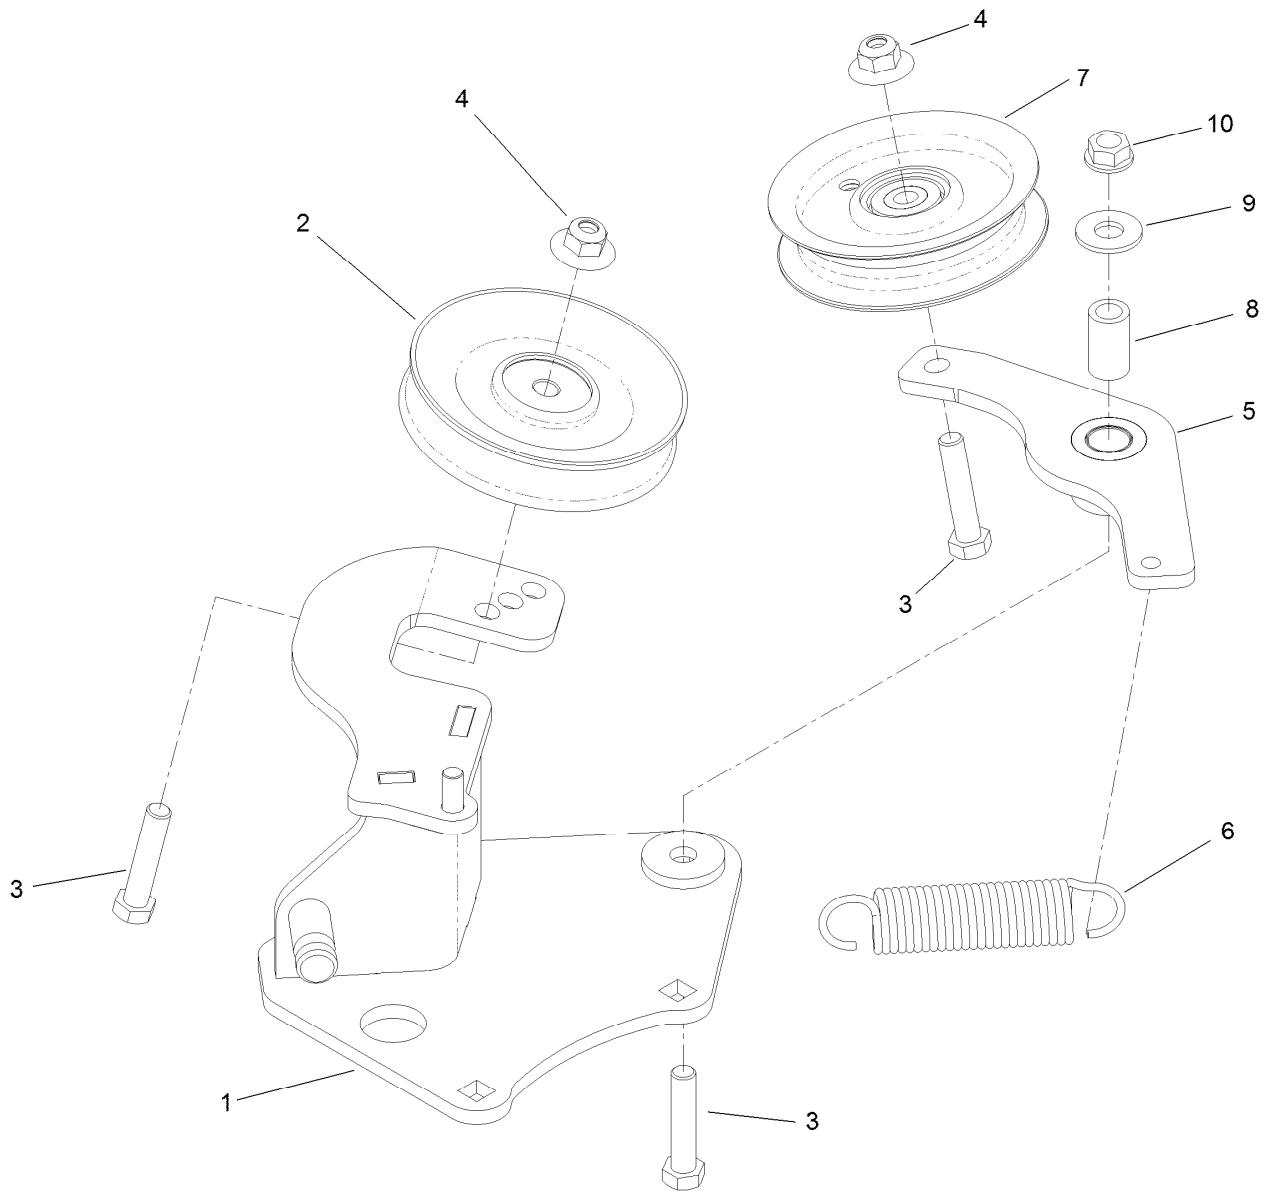

Idler Assembly No. 136-0575

<i>Ref.</i>	<i>Part Number</i>	<i>Qty.</i>	<i>Description</i>
1	136-0559-03	1	Bracket-Idler
2	92-7099	1	Pulley-Idler
3	323-9	3	Screw-HH
4	109-6658	2	Nut-Flange, NI
5	136-0554	1	Idler ASM
6	115-4712	1	Spring-Extension
7	92-7084	1	Pulley-Idler, Flat
8	103-0130	1	Bushing-Pivot, Idler
9	3256-4	1	Washer-Flat
10	3290-357	1	Nut-HHF, Whiz