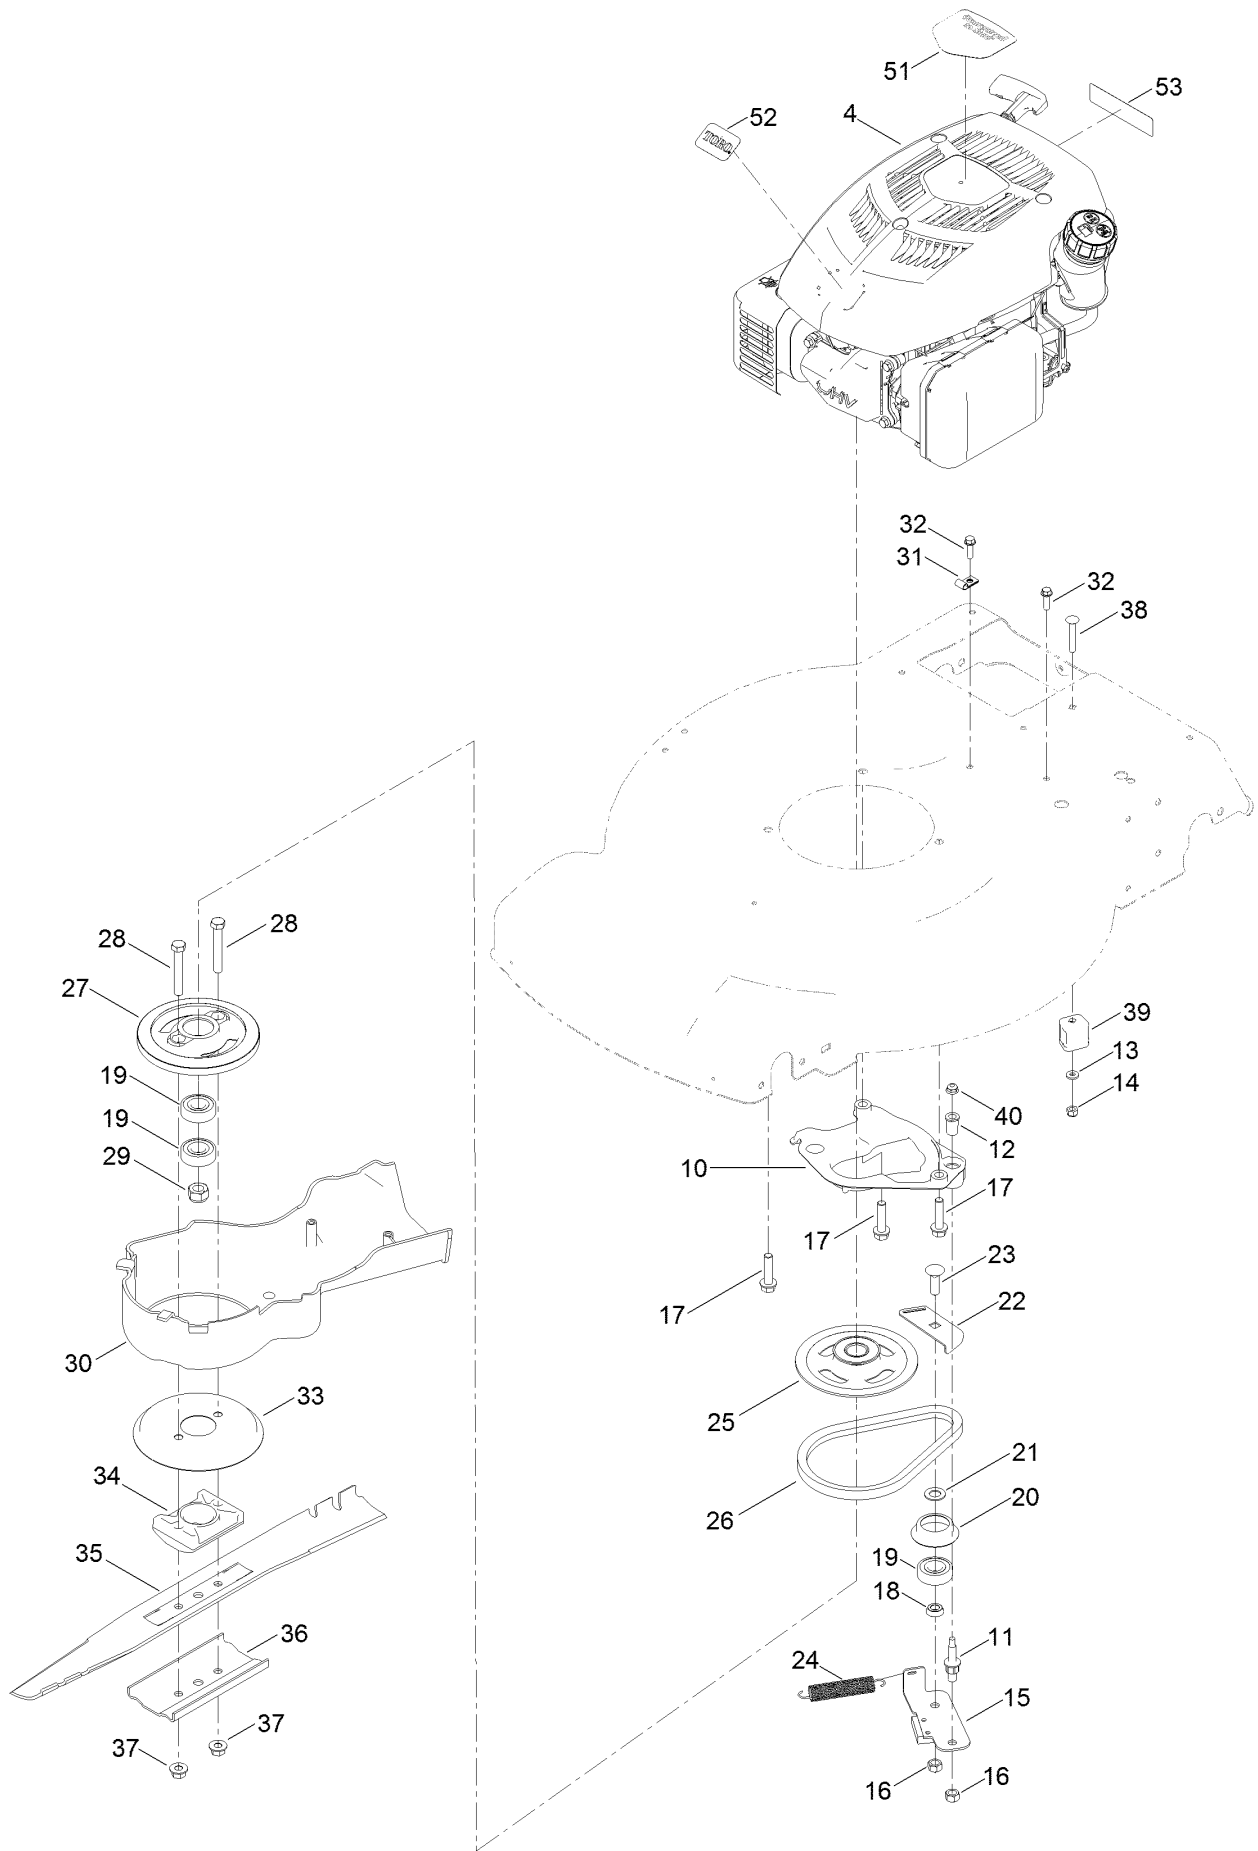

Engine and Blade Assembly

Engine and Blade Assembly (continued)

<i>Ref.</i>	<i>Part Number</i>	<i>Qty.</i>	<i>Description</i>	<i>Ref.</i>	<i>Part Number</i>	<i>Qty.</i>	<i>Description</i>
4	136-7858	1	Engine-1P65F-2	27	126-8108	1	Drum
10	132-4469	1	Plate-Anchor	28	3211-42	2	Screw-HH
11	107-0759	1	Bolt-Shoulder	29	108-9342	1	Nut-Hex
12	107-0797	1	Bushing	30	115-2892	1	Cover
13	3256-16	1	Washer-Flat	31	2412-72	1	Clip-Closed, Insulated
14	3296-73	1	Nut-Lock, NI	32	46-8091	2	Screw-HWH
15	125-1063	1	Plate-Brake	33	108-3787	1	Disc
16	603773	2	Locknut	34	107-7487	1	Support-Blade
17	32144-102	3	Screw-HWH	35	131-4547-03	1	Blade-22 Inch
18	107-0758	1	Spacer-Bearing	36	108-3766-03	1	Support-Blade
19	38-7820	3	Bearing-Ball	37	127-6852	2	Nut-Flange, Lock
20	138-3217	1	Retainer-Belt	38	3229-5	1	Screw-CARR
21	605256	1	Spacer	39	106-6801	1	Anchor-Cable
22	107-7471	1	Plate-Guide	40	104-7201	1	Nut-HF
23	119-4162	1	Screw-CARR	51	136-9054	1	Decal-Shroud
24	108-3792	1	Spring-Tension, Brake	52	136-5863	1	Decal
25	117-5970	1	Pulley	53	133-8062	1	Decal-Arrestor, Spark
26	110-1790	1	Belt