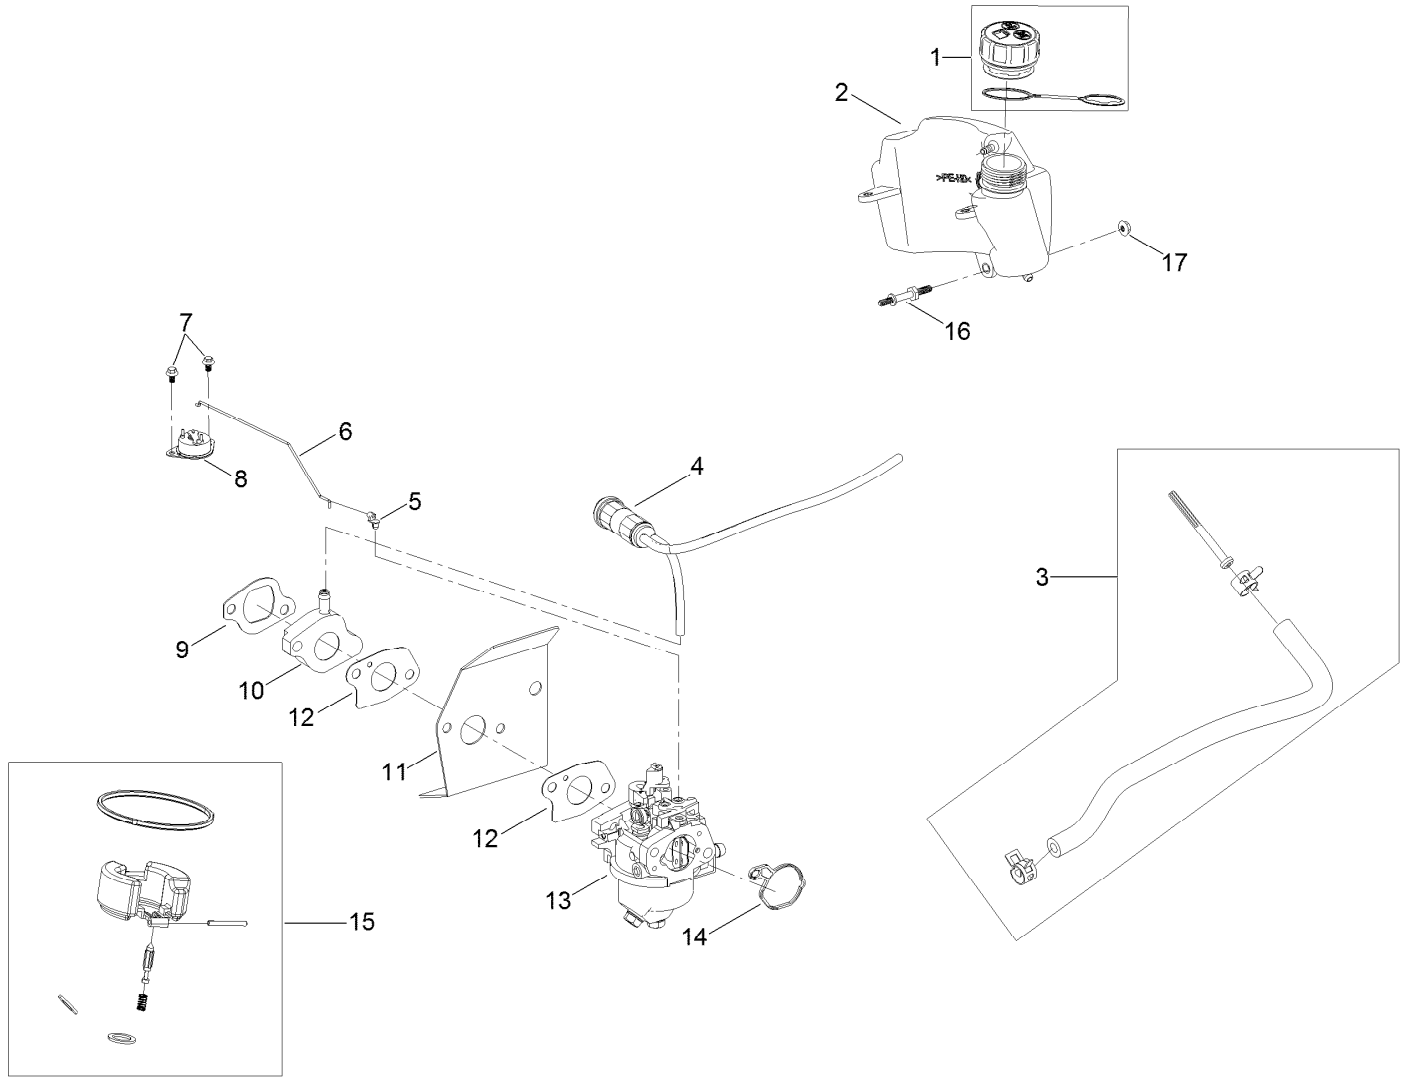

Fuel System and Carburetor Assembly

Fuel System and Carburetor Assembly (continued)

<i>Ref.</i>	<i>Part Number</i>	<i>Qty.</i>	<i>Description</i>	<i>Ref.</i>	<i>Part Number</i>	<i>Qty.</i>	<i>Description</i>
1	136-7875	1	Cap-Fuel, Sealed	10	133-9902	1	Spacer-Carburetor
2	133-9888	1	Tank-Fuel	11	133-9901	1	Insulator-Carburetor
3	121-4167	1	Fuel Line Kit	12	121-4184	2	Gasket-Carburetor
4	133-9874	1	Canister-Carbon, 19 Cc	13	133-9900	1	Carburetor
5	120-4451	1	Lock-Throttle	14	133-9899	1	Gasket-Carburetor
6	133-9909	1	Linkage-Choke, Thermal	15	127-9395	1	Internal Carb Service Kit
7	133-9908	2	Screw-HWHTF	16	121-0016	1	Bolt-Stud
8	133-9907	1	Control-Thermal	17	120-4236	1	Nut-Flange
9	121-4183	1	Gasket-Intake	99	133-9943	1	High Altitude Kit ●

● Not illustrated