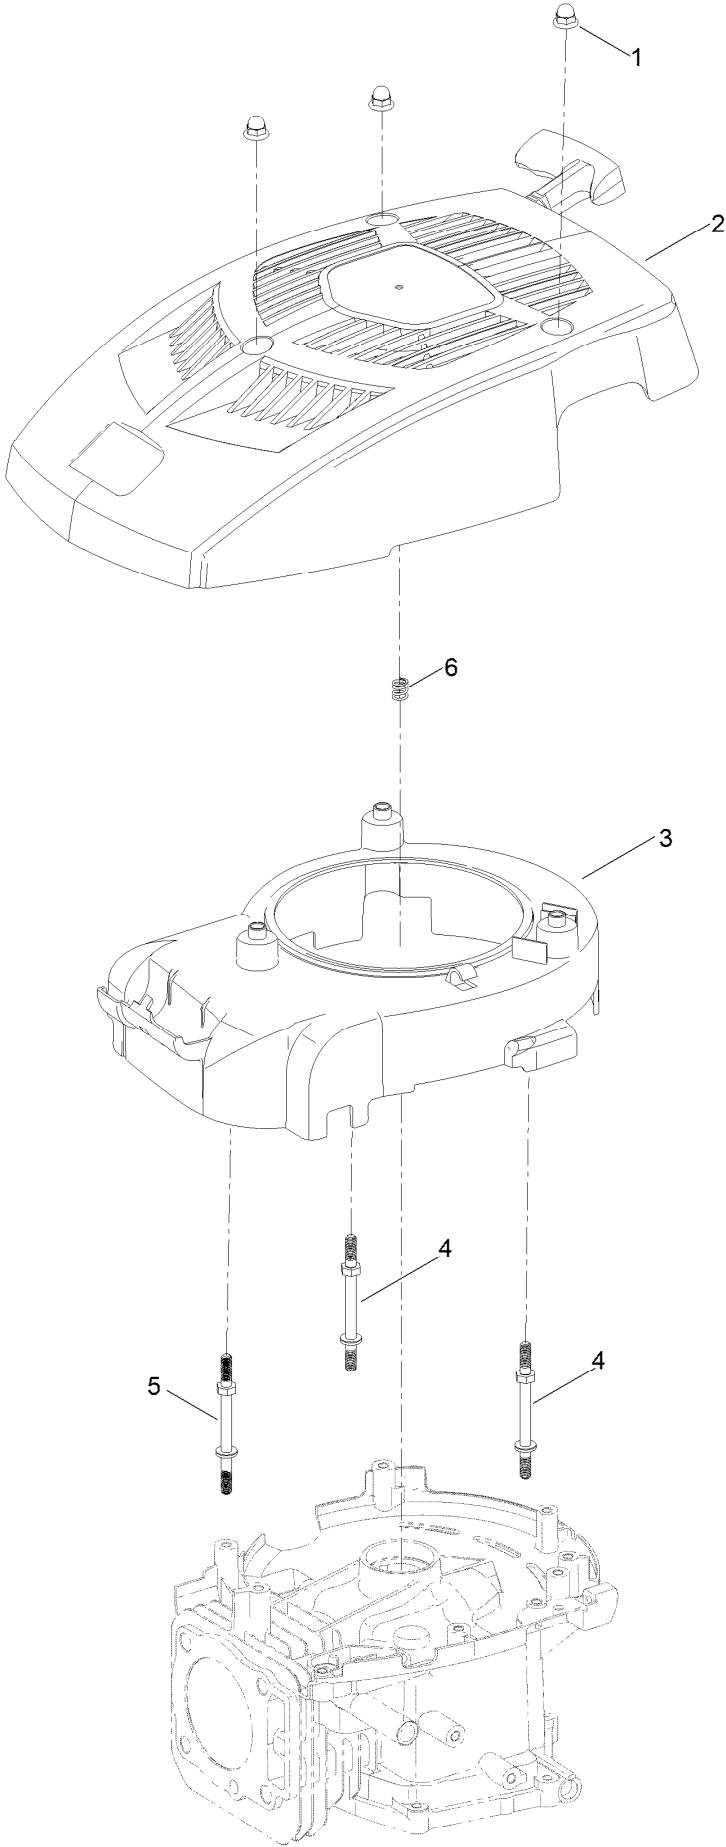

Blower Housing Assembly

Blower Housing Assembly (continued)

<i>Ref.</i>	<i>Part Number</i>	<i>Qty.</i>	<i>Description</i>	<i>Ref.</i>	<i>Part Number</i>	<i>Qty.</i>	<i>Description</i>
1	127-9115	3	Nut-Acorn	4	133-9877	2	Stud-Shroud
2	133-9857	1	Recoil Shroud ASM	5	133-9878	1	Stud-Shroud
2	133-9922	1	Recoil Shroud ASM	6	136-7770	1	Spring-Compression, Recoil
3	136-7867	1	Shroud-Fan