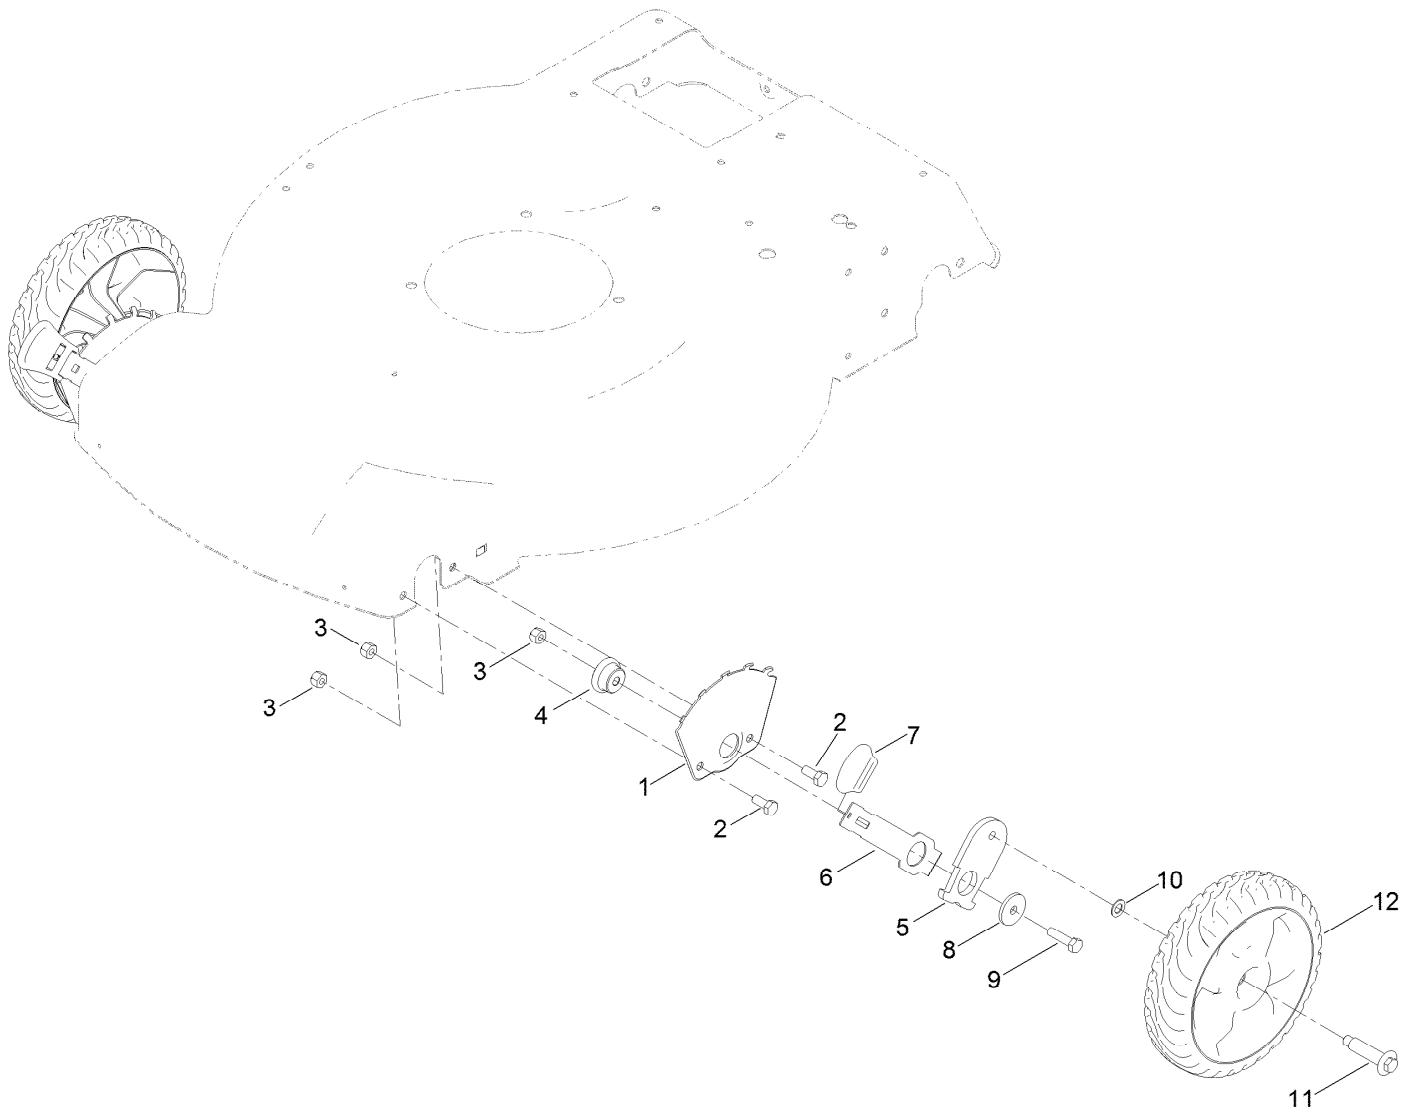

Front Wheel and Height-of-Cut Assembly

Front Wheel and Height-of-Cut Assembly (continued)

<i>Ref.</i>	<i>Part Number</i>	<i>Qty.</i>	<i>Description</i>	<i>Ref.</i>	<i>Part Number</i>	<i>Qty.</i>	<i>Description</i>
1	115-1956-03	2	Plate-HOC, Front	7	110-0549	2	Knob-HOC
2	322-3	4	Screw-HH	8	105-3048	2	Washer-Flat
3	3296-29	6	Nut-Lock, NI	9	322-6	2	Screw-HH
4	105-1818	2	Bushing-Mount, HOC	10	40-1940	2	Washer
5	137-9128	2	Arm-Pivot, Front	11	614650	2	Bolt-Shoulder
6	105-1809	2	Arm-Spring	12	137-4833	2	8In Wheel ASM