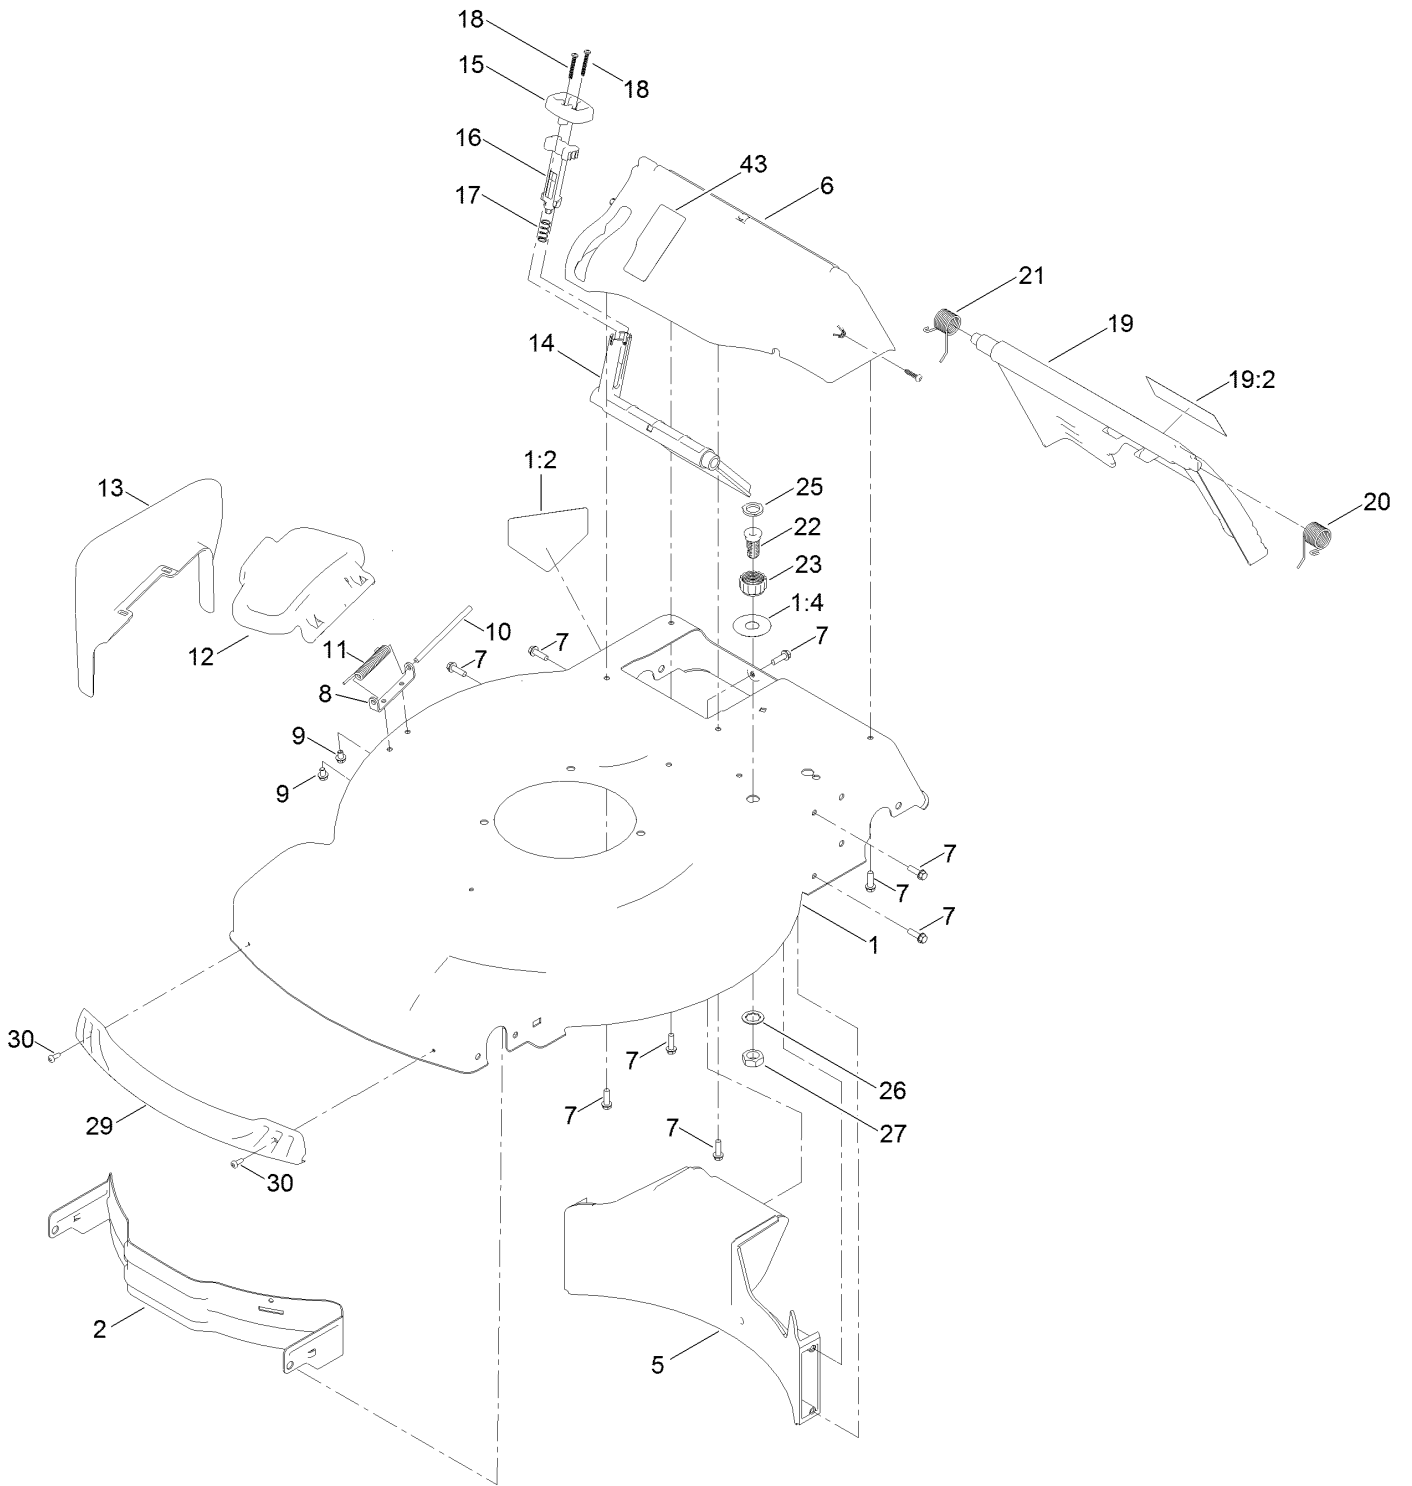

Frame Assembly

Frame Assembly (continued)

<i>Ref.</i>	<i>Part Number</i>	<i>Qty.</i>	<i>Description</i>	<i>Ref.</i>	<i>Part Number</i>	<i>Qty.</i>	<i>Description</i>
1	130-2389	1	Housing ASM	17	117-1031	1	Spring-Compression
1:2	94-8072	1	Decal-Danger	18	32104-120	2	Screw-PPH
1:4	137-9196	1	Decal-Quick Wash	19	137-9139	1	Rear Door ASM
2	114-7963-01	1	Baffle-Front	19:2	131-4514	1	Decal-Warning
5	114-7961	1	Baffle-Rear	20	115-2859	1	Spring-Torsion
6	136-5882	1	Chute-Recycle	21	114-7924	1	Spring-Torsion
7	46-8091	9	Screw-HWH	22	112-6400	1	Port-Washout
8	112-6416	1	Bracket-Cover	23	112-6401	1	Coupling-Hose, Washout Port
9	99-8445	2	Screw-HWH	25	112-6438	1	Washer-Seal, Washout Port
10	99-5291	1	Rod-Cover	26	3254-5	1	Washer-Lock
11	99-5293	1	Spring-Torsion	27	3218-6	1	Nut-Jam
12	115-8449	1	Deflector-Side	29	114-7987	1	Bumper
13	115-8447	1	Chute-Discharge, Side	30	105-6849	2	Screw-Forming, Thread
14	114-7960	1	Deflector-Recycle	43	125-5026	1	Decal
15	114-7958	1	Knob-Recycle				
16	114-7959	1	Latch-Recycle