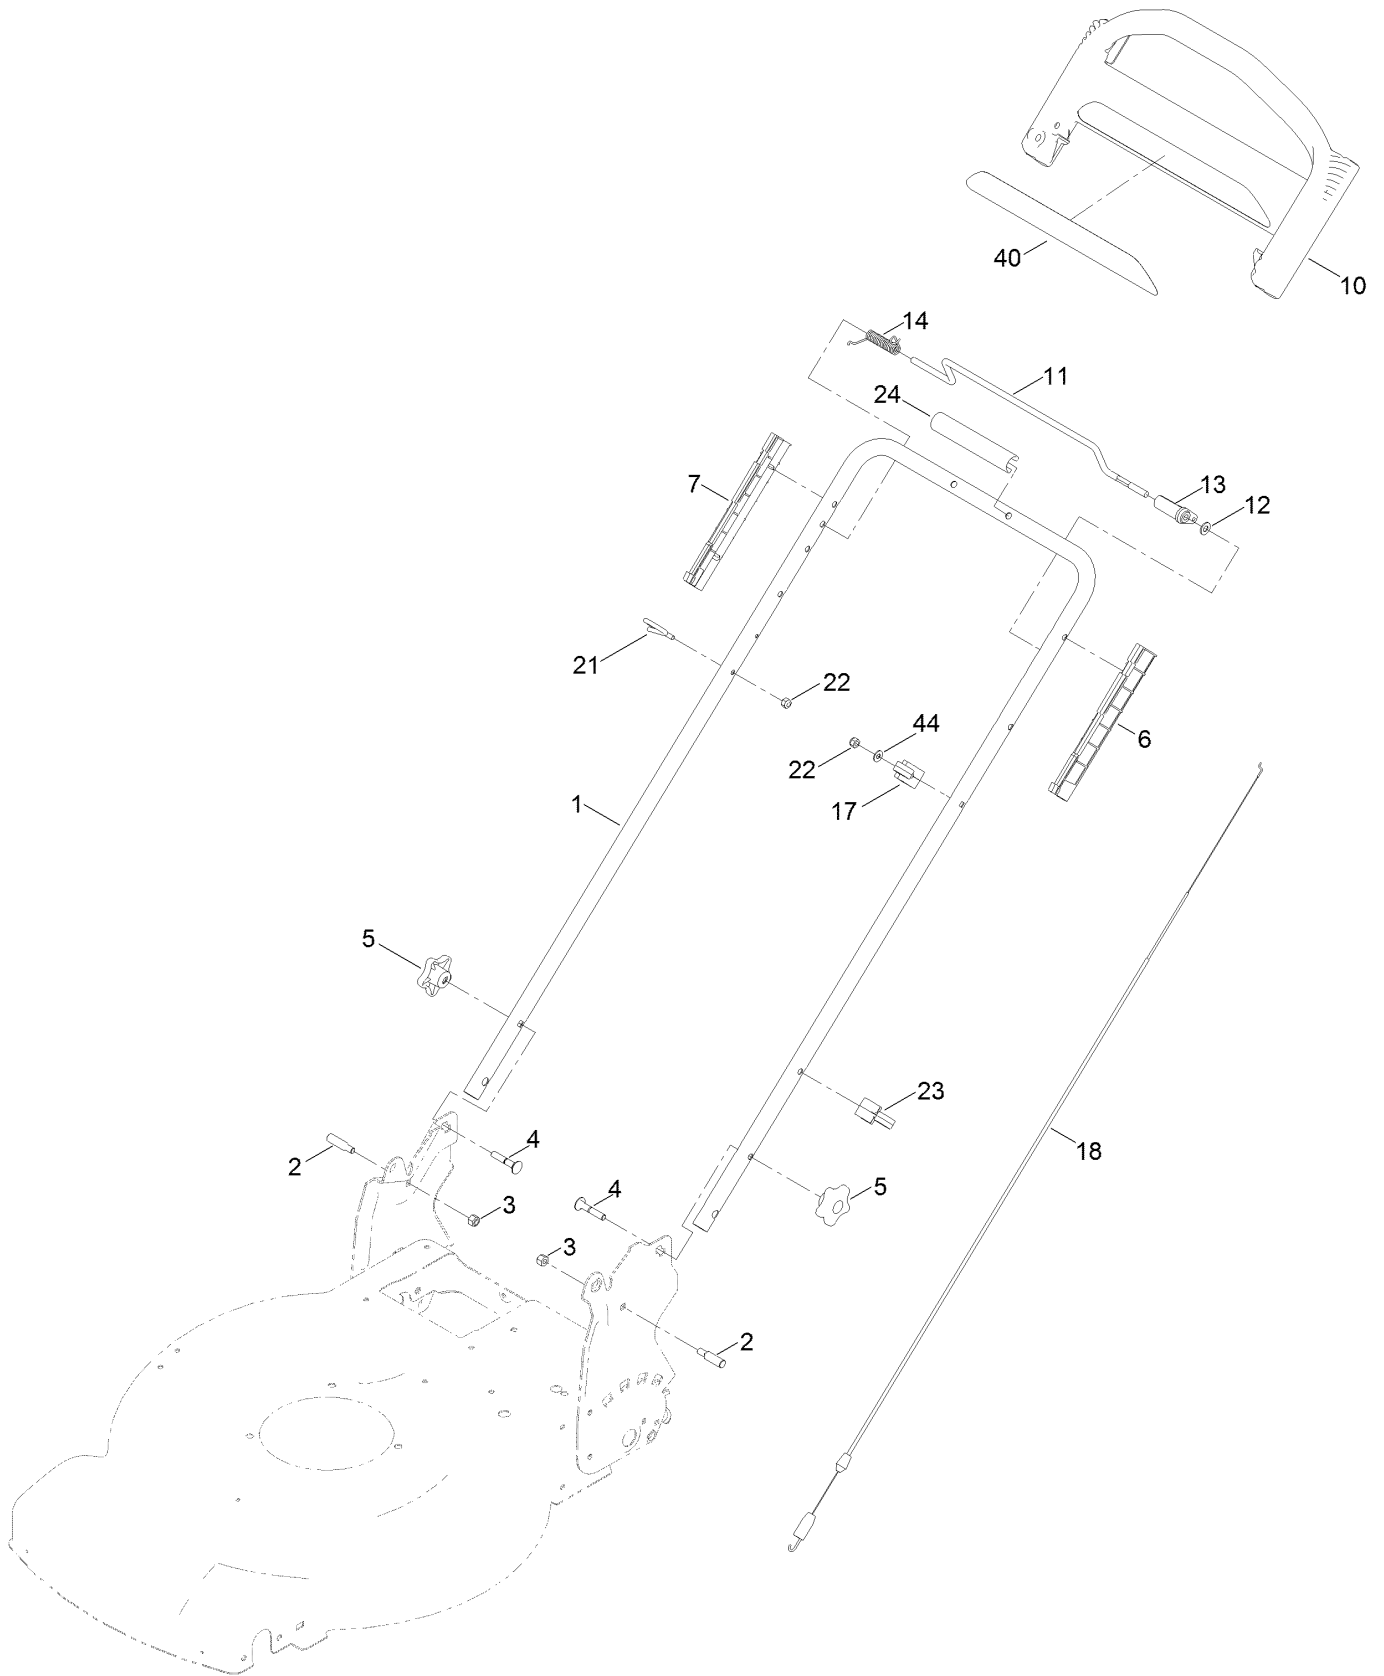

Handle Assembly

Handle Assembly (continued)

<i>Ref.</i>	<i>Part Number</i>	<i>Qty.</i>	<i>Description</i>	<i>Ref.</i>	<i>Part Number</i>	<i>Qty.</i>	<i>Description</i>
1	131-9695-05	1	Handle	13	99-1589	1	Lever-Traction
2	131-4591	2	Bolt-Shoulder	14	136-7166	1	Spring-Torsion
3	3296-29	2	Nut-Lock, NI	17	136-5864	1	Anchor-Cable
4	131-9663	2	Screw-CARR	18	115-8435	1	Cable-Traction
5	117-5976	2	Knob-Handle	21	86-9671	1	Guide-Rope
6	105-6842	1	Guide-LH	22	3296-73	2	Nut-Lock, NI
7	105-6841	1	Guide-RH	23	114-7988	1	Guide-Cable
10	104-8678	1	Handle-Control	24	131-4551	1	Handle-Cover
11	136-7150	1	Bar-Control, Traction	40	117-1019	1	Decal
12	3256-23	1	Washer-Plain	44	3256-1	1	Washer-Flat