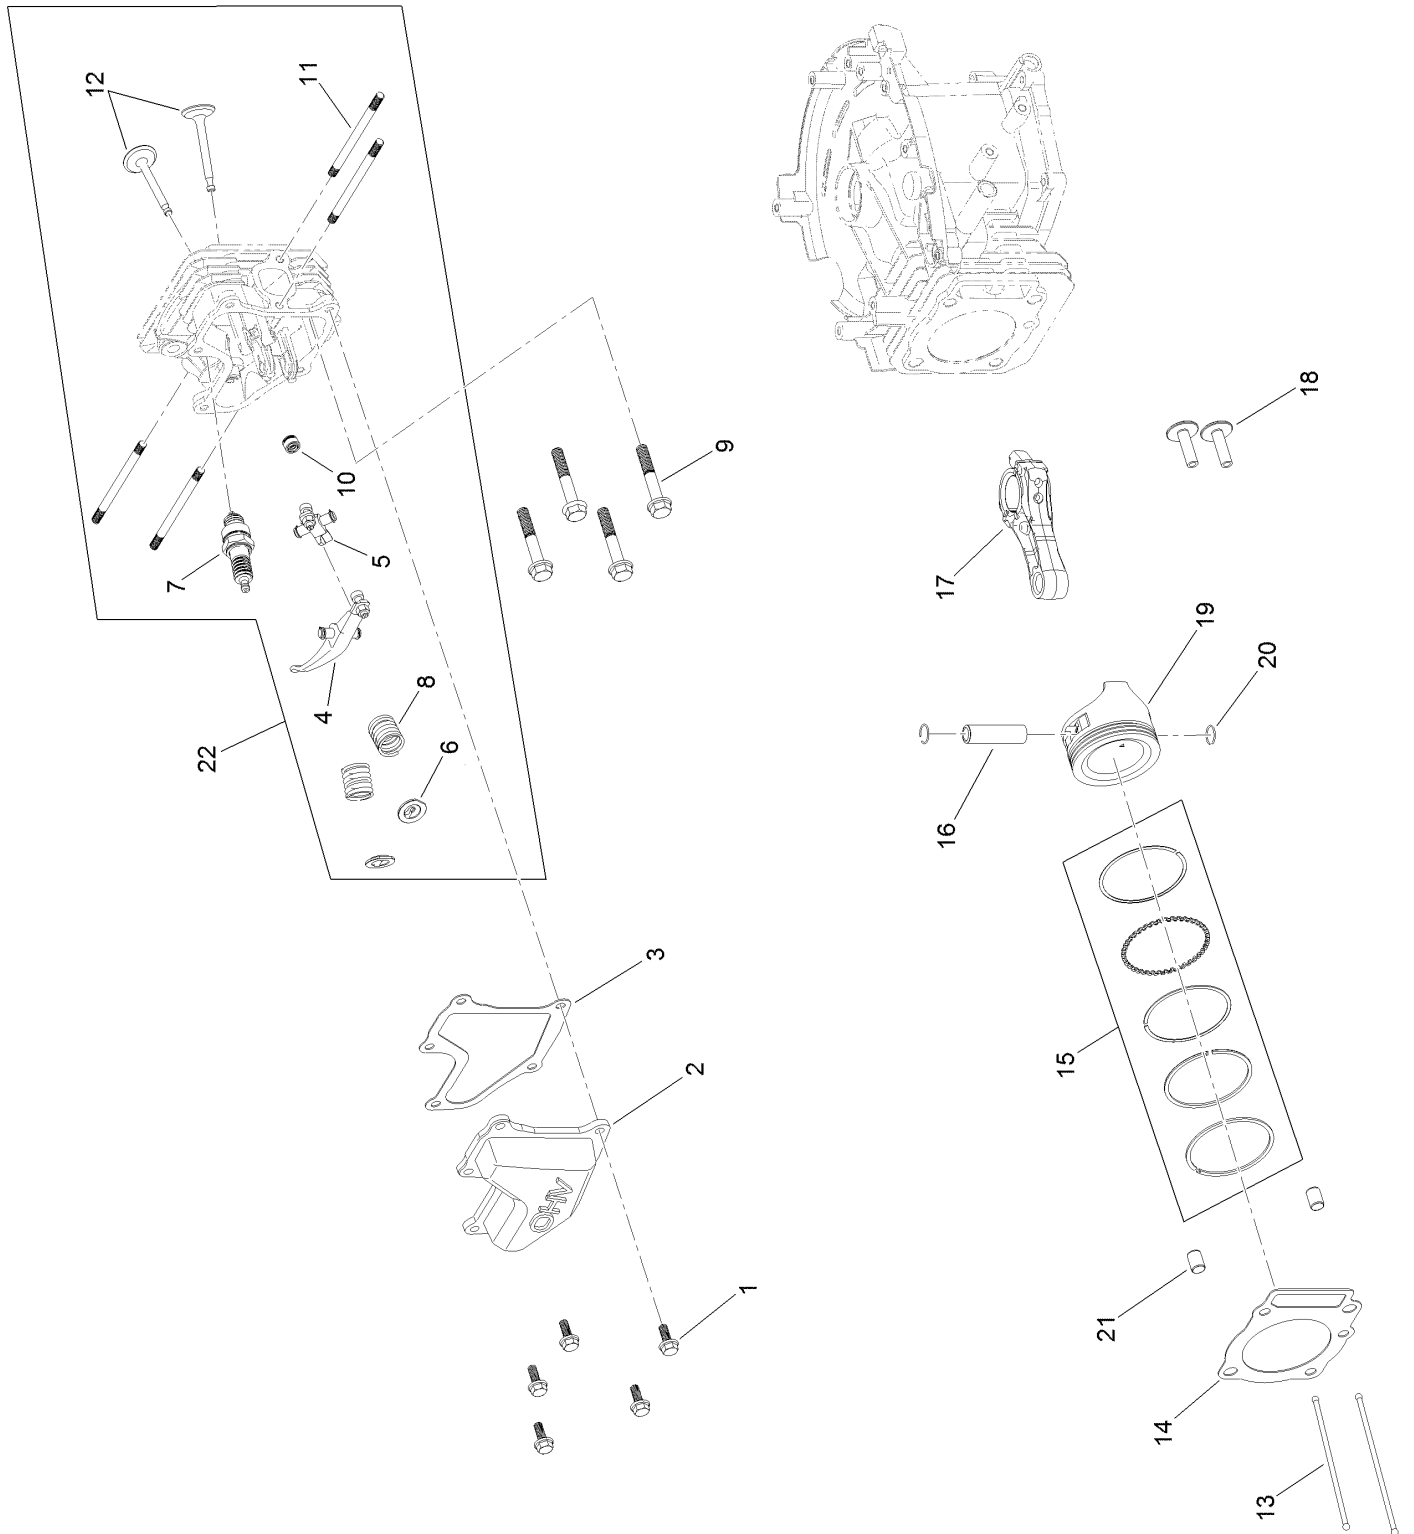

Piston and Cylinder Head Assembly

Piston and Cylinder Head Assembly (continued)

<i>Ref.</i>	<i>Part Number</i>	<i>Qty.</i>	<i>Description</i>	<i>Ref.</i>	<i>Part Number</i>	<i>Qty.</i>	<i>Description</i>
1	120-4232	5	Screw-HHF	12	121-4192	1	Valve Set
2	133-9905	1	Cover-Valve	13	121-4193	2	Rod-Push
3	133-9904	1	Gasket-Cover, Valve	14	133-9910	1	Gasket-Head
4	136-7868	1	Exhaust Rocker Arm ASM	15	121-4171	1	Piston Ring Set
5	136-7869	1	Intake Rocker Arm ASM	16	120-4467	1	Pin-Piston
6	120-4474	2	Retainer-Valve, Spring	17	120-4469	1	Connecting Rod ASM
7	121-0187	1	Spark Plug	18	120-4477	2	Tappet-Valve
8	120-4473	2	Spring-Valve	19	121-4173	1	Piston
9	121-0043	4	Bolt-Flange	20	121-0052	2	Clip-Pin, Wrist
10	121-4202	1	Seal-Stem, Valve	21	121-0053	2	Pin-Dowel
11	121-0045	4	Stud-Exhaust	22	136-7890	1	Complete Head ASM