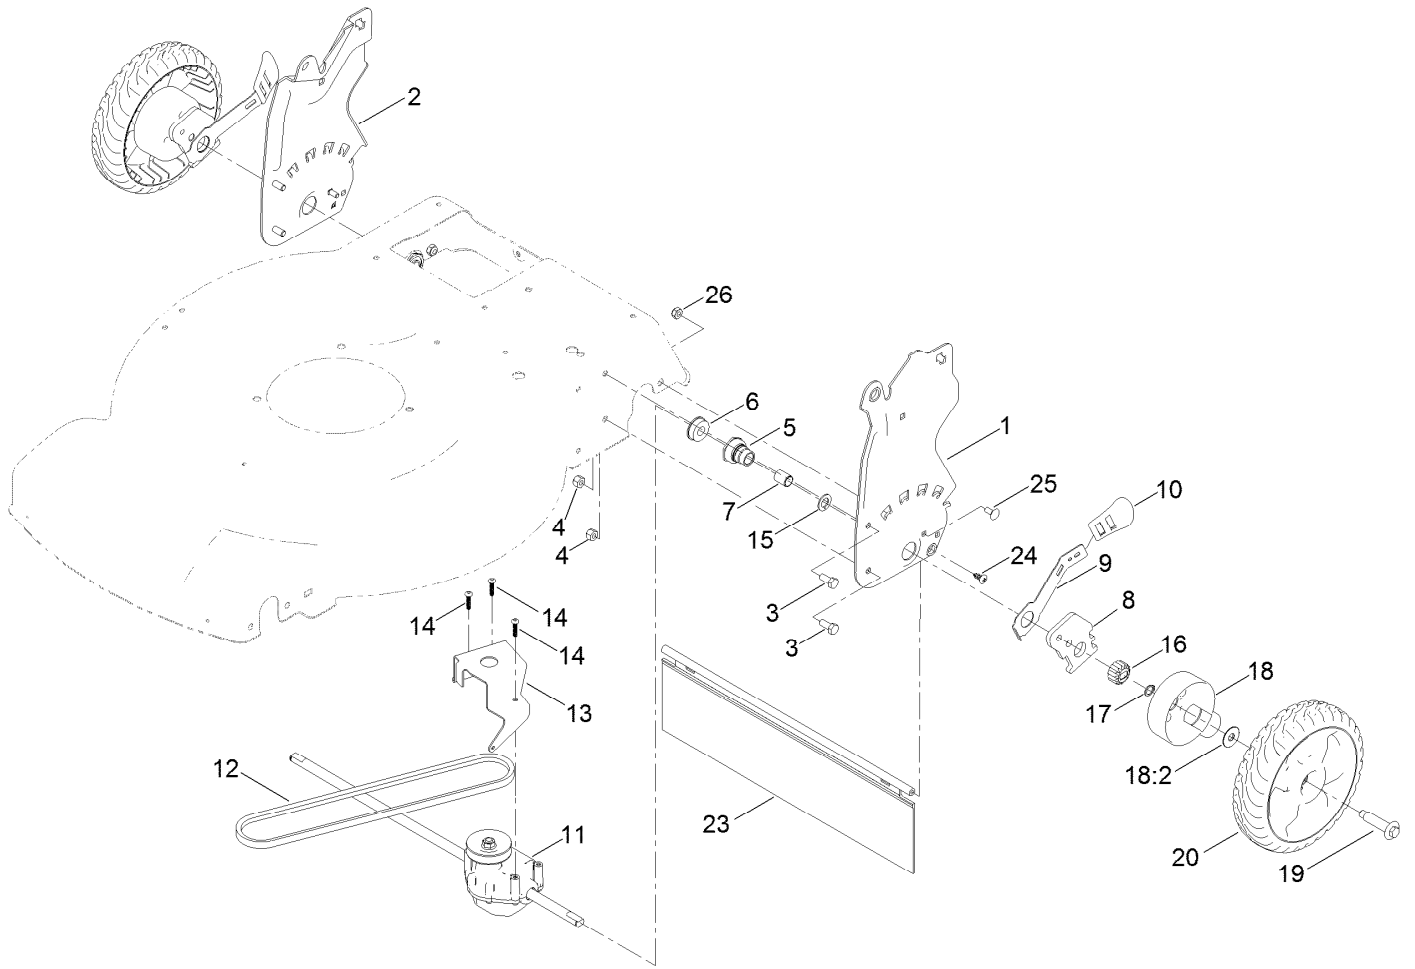

Rear Wheel and Height-of-Cut Assembly

Rear Wheel and Height-of-Cut Assembly (continued)

<i>Ref.</i>	<i>Part Number</i>	<i>Qty.</i>	<i>Description</i>	<i>Ref.</i>	<i>Part Number</i>	<i>Qty.</i>	<i>Description</i>
1	131-9693-03	1	Plate-HOC, LH	14	108-7476	3	Screw-Plastite
2	131-9694-03	1	Plate-HOC, RH	15	110-7191	2	Washer-Thrust
3	322-3	4	Screw-HH	16	131-5399	2	Gear-Pinion, 15T
4	3296-29	4	Nut-Lock, NI	17	32151-61	2	Ring-Retaining
5	108-9779	2	Retainer-Bushing, HOC	18	136-9059	2	Gear Cover ASM
6	104-8699	2	Bearing-Ball	18:2	614426	1	Washer-Stepped
7	108-9782	2	Bushing-Sleeve	19	614650	2	Bolt-Shoulder
8	136-9090	2	Arm-Pivot, Rear	20	137-4835	2	Wheel Gear ASM, 8In
9	108-9780	2	Arm-Spring	23	120-7012	1	Shield-Trailing
10	110-0549	2	Knob-HOC	24	117-1092	2	Screw-PTH
11	121-9178	1	Transmission ASM	25	3229-11	2	Screw-CARR
12	115-4669	1	Belt-V	26	3296-16	2	Nut-Lock, NI
13	114-7977-03	1	Bracket-Transmission