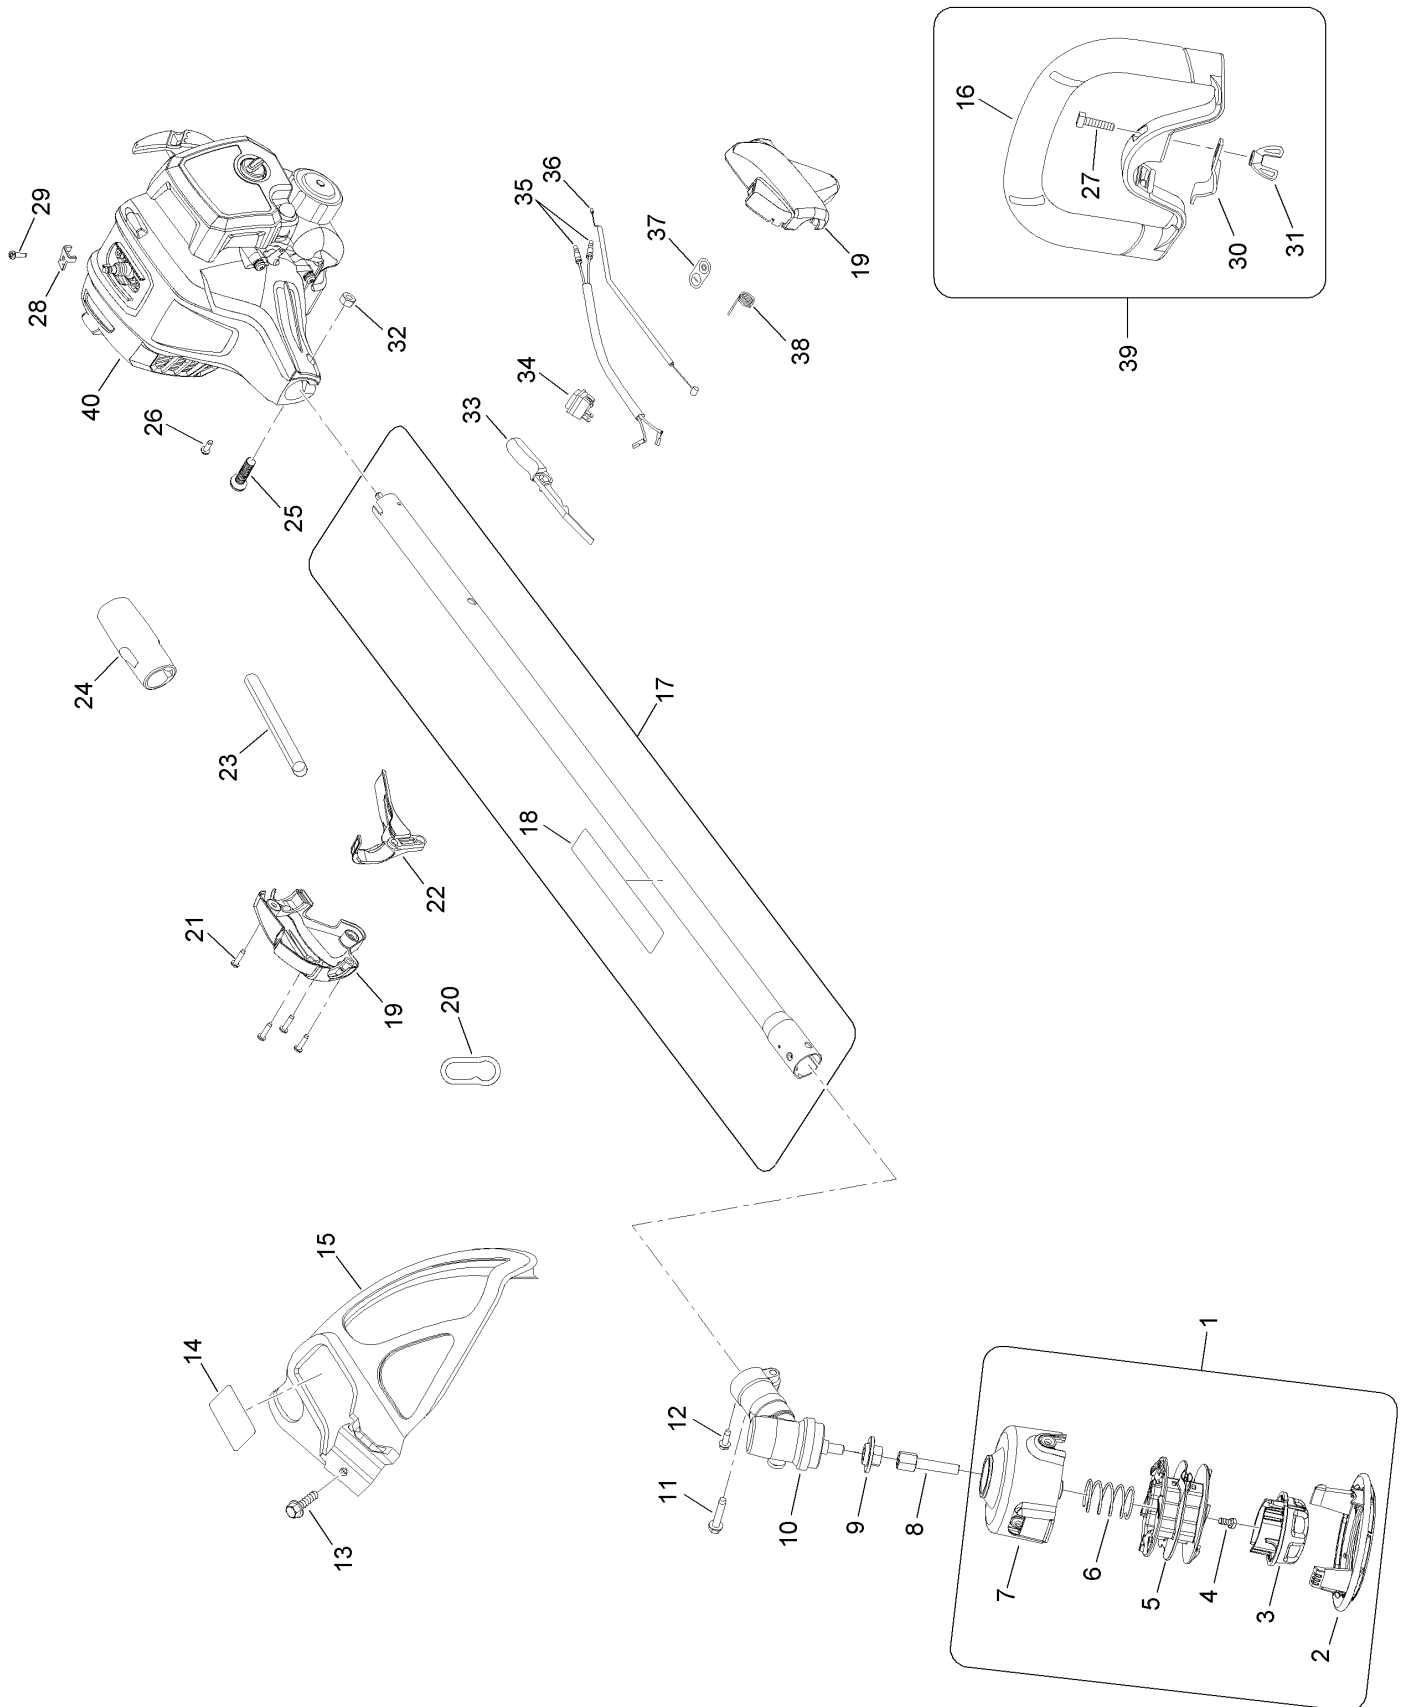

18in Straight Shaft Gas Trimmer Assembly

18in Straight Shaft Gas Trimmer Assembly (continued)

<i>Ref.</i>	<i>Part Number</i>	<i>Qty.</i>	<i>Description</i>	<i>Ref.</i>	<i>Part Number</i>	<i>Qty.</i>	<i>Description</i>
1	308923015	1	Trimmer Head ASM	22	518696017	1	Trigger
2	518804003	1	Housing-Stringhead, Lower	23	518210004	1	Tube-Corrugated
3	518803003	1	Knob-Bump	24	570234016	1	Grip-Shaft, Upper
4	660649001	1	Bolt	25	T660697001	1	Screw
5	308924001	1	Spool ASM	26	660925011	1	Screw
6	678749001	1	Spring-Compression	27	660857001	1	Screw
7	518800005	1	Housing-Spool, Straight Shaft	28	638133001	1	Clamp-Cable, Throttle
8	678019004	1	Adaptor-Head Shaft, Trimmer	29	660734001	1	Screw
9	678011001	1	Washer-Flange	30	639167001	1	Clamp-Handle, Upper Shaft
10	308210001	1	Gear Case ASM	31	518949001	1	Nut-Wing
11	660642001	1	Screw	32	678029002	1	Nut-Hex
12	660641001	1	Screw	33	518695017	1	Lock-Trigger
13	660738002	1	Screw-HWH	34	760961005	1	Switch-On/Off
14	940627020	1	Label-Deflector, Grass	35	308863029	1	Lead
15	308473004	1	Grass Deflector ASM	36	308225011	1	Cable-Throttle
16	526760001	1	Handle-Shaft, Upper	37	940864003	1	Label-On/Stop
17	308470070	1	Upper Boom ASM	38	690694002	1	Spring-Trigger
18	940657168	1	Decal-Warning	39	308056009	1	Handle ASM
19	308869003	1	Control Handle ASM	40		1	Power Head ASM Not Serviced Separately, For Replacement Parts See Power Head Components Assembly ●
20	638431001	1	Clip-Strap, Shoulder				
21	660563002	4	Screw				

● Not serviced separately