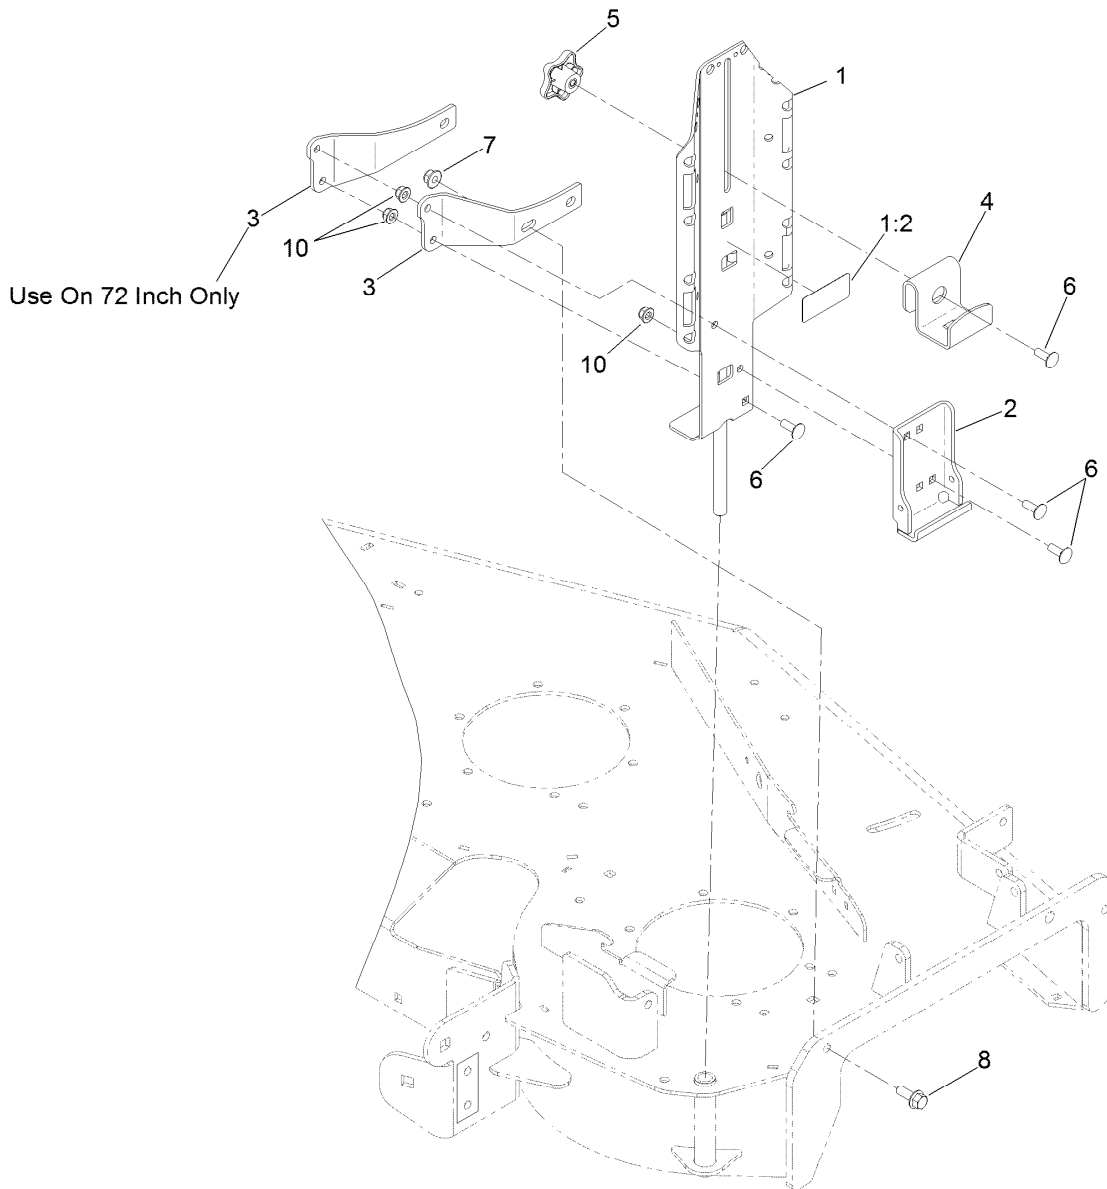

Count on it.

Parts Catalog

Bucket Mount Kit

Z Master® 3000, 5000, or 6000 Series Riding Mower

Model No. 137-9216

Bucket Mount Assembly No. 137-9216

<i>Ref.</i>	<i>Part Number</i>	<i>Qty.</i>	<i>Description</i>
1	137-9232	1	Bucket Mount Holder ASM
1:2	137-9231	1	Decal-Weight, Maximum
2	136-5537-03	1	Bracket-Support, Hinge
3	136-5548-03	1	Strap-Mount
3	137-9224-03	1	Strap-Mount (72In Deck Only)
4	133-1897-03	1	Bracket-Top
5	106-4161	1	Knob-Handle
6	3230-10	4	Bolt-CARR
7	104-8301	1	Nut-HF, NI
8	3234-11	1	Screw-HHF
10	104-8300	3	Nut-HF, NI