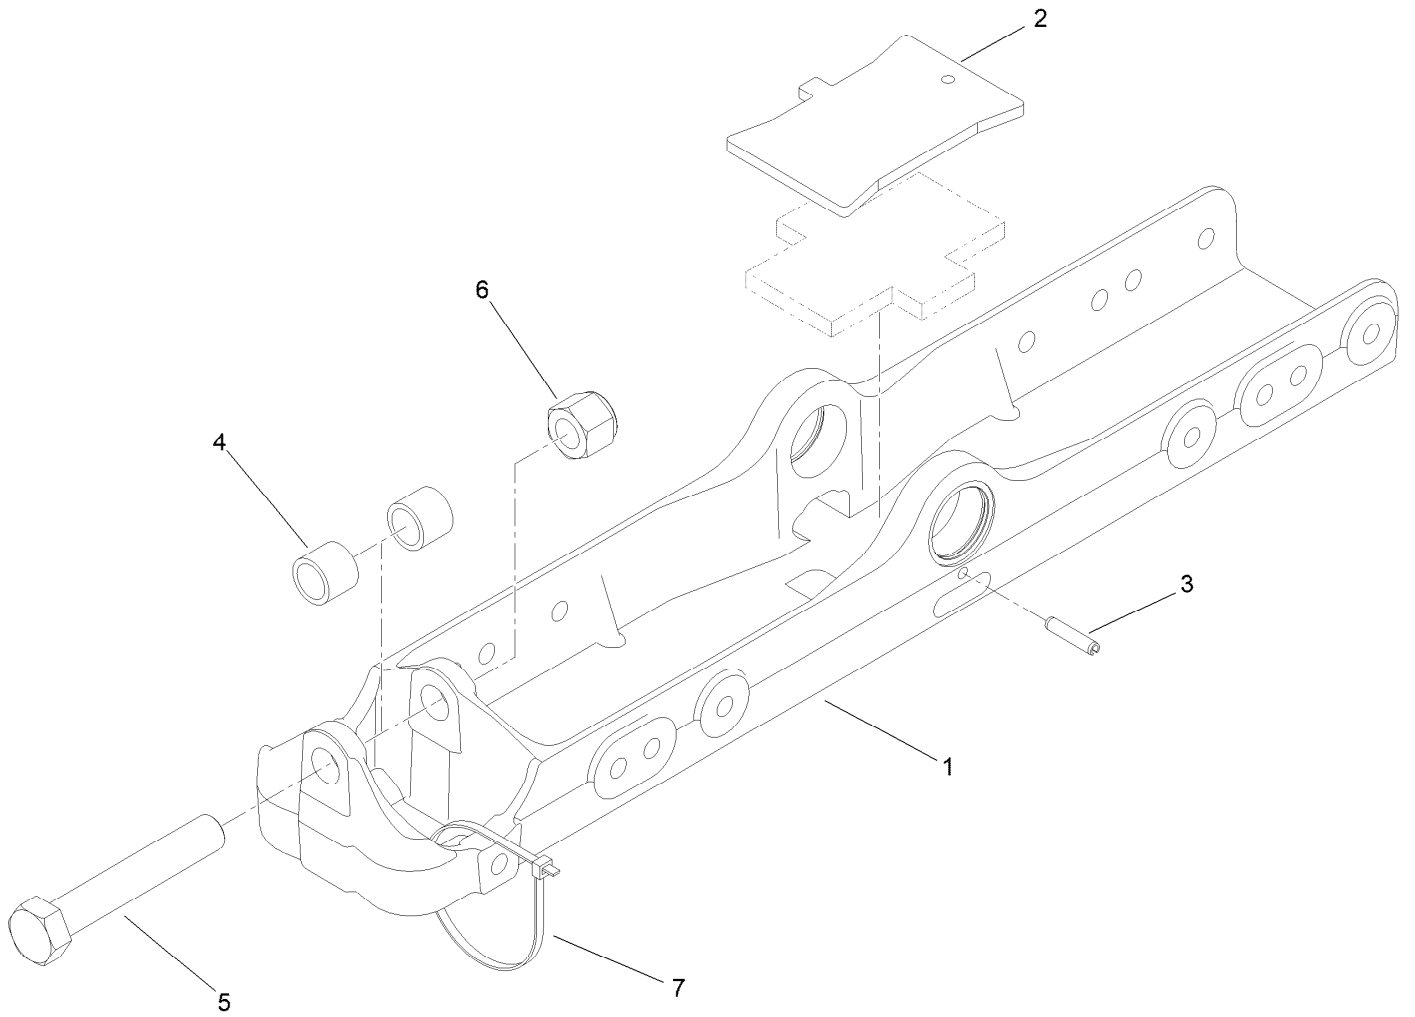

Count on it.

Parts Catalog

Wing Mount Kit

Groundsmaster® 4000 Series Rotary Mower

Model No. 137-5580

Wing Mount Kit Assembly No. 137-5580

<i>Ref.</i>	<i>Part Number</i>	<i>Qty.</i>	<i>Description</i>
1	136-0033-03	1	Mount-Deck
2	136-0041-03	1	Plate
3	32121-69	1	Pin-Spring
4	136-0077	2	Spacer
5	328-8	1	Screw-HH
6	3296-51	1	Nut-Lock, NI
7	3290-379	1	Tie-Cable