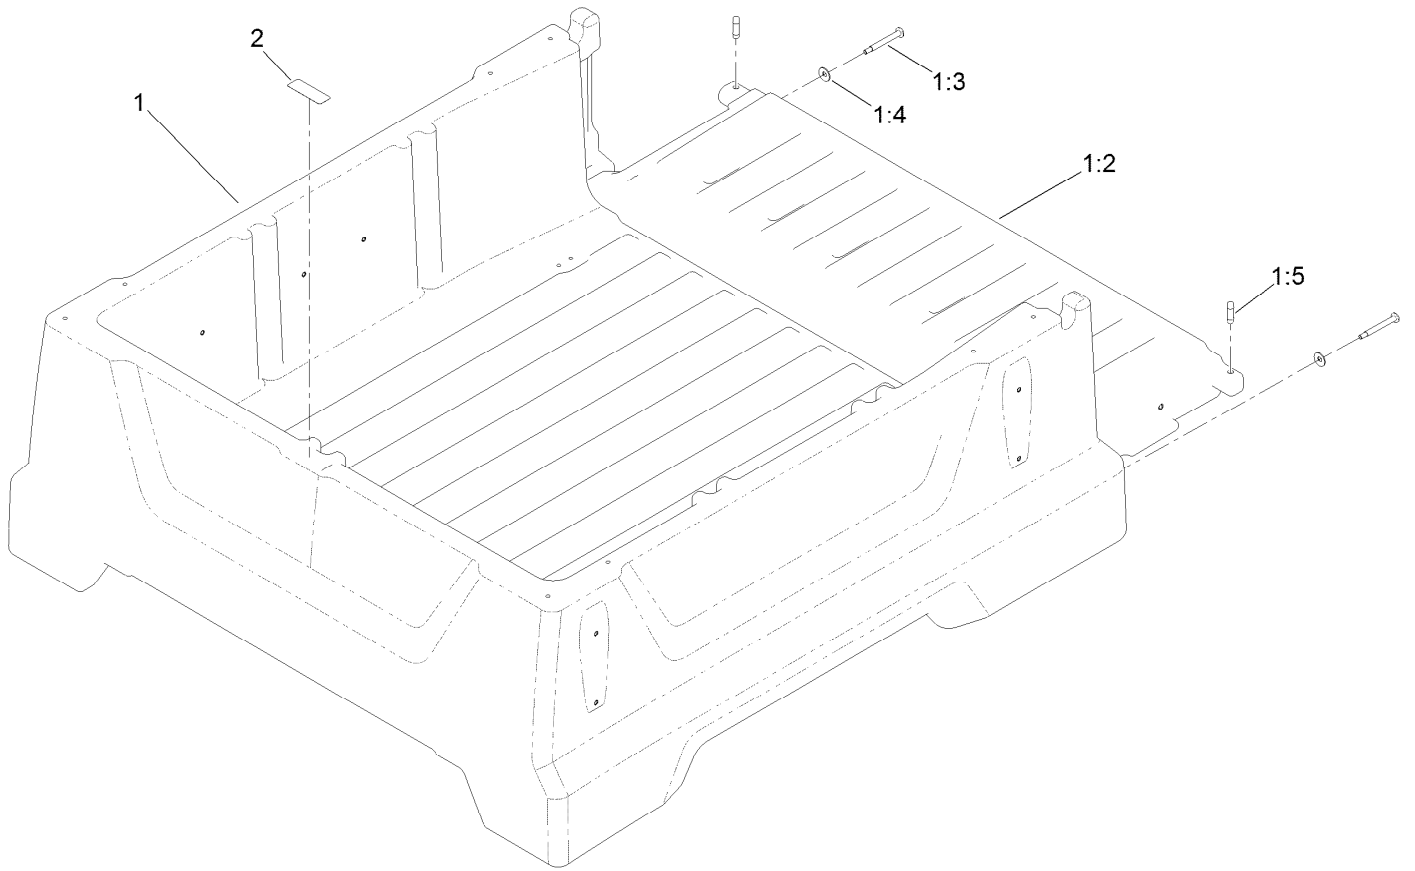

Cargo Bed and Tailgate Assembly No. 131-8592

<i>Ref.</i>	<i>Part Number</i>	<i>Qty.</i>	<i>Description</i>
1		1	Cargo Bed And Tailgate ASM ●
1:2	132-0841	1	Tailgate
1:3	133-7100	2	Screw-Shoulder, Bh (Torx)
1:4	3290-456	2	Washer-Belleville
1:5	133-7146	2	Plug-Tailgate, Anti-Rattle
2	115-7739	1	Decal-No Riders

● Not serviced separately