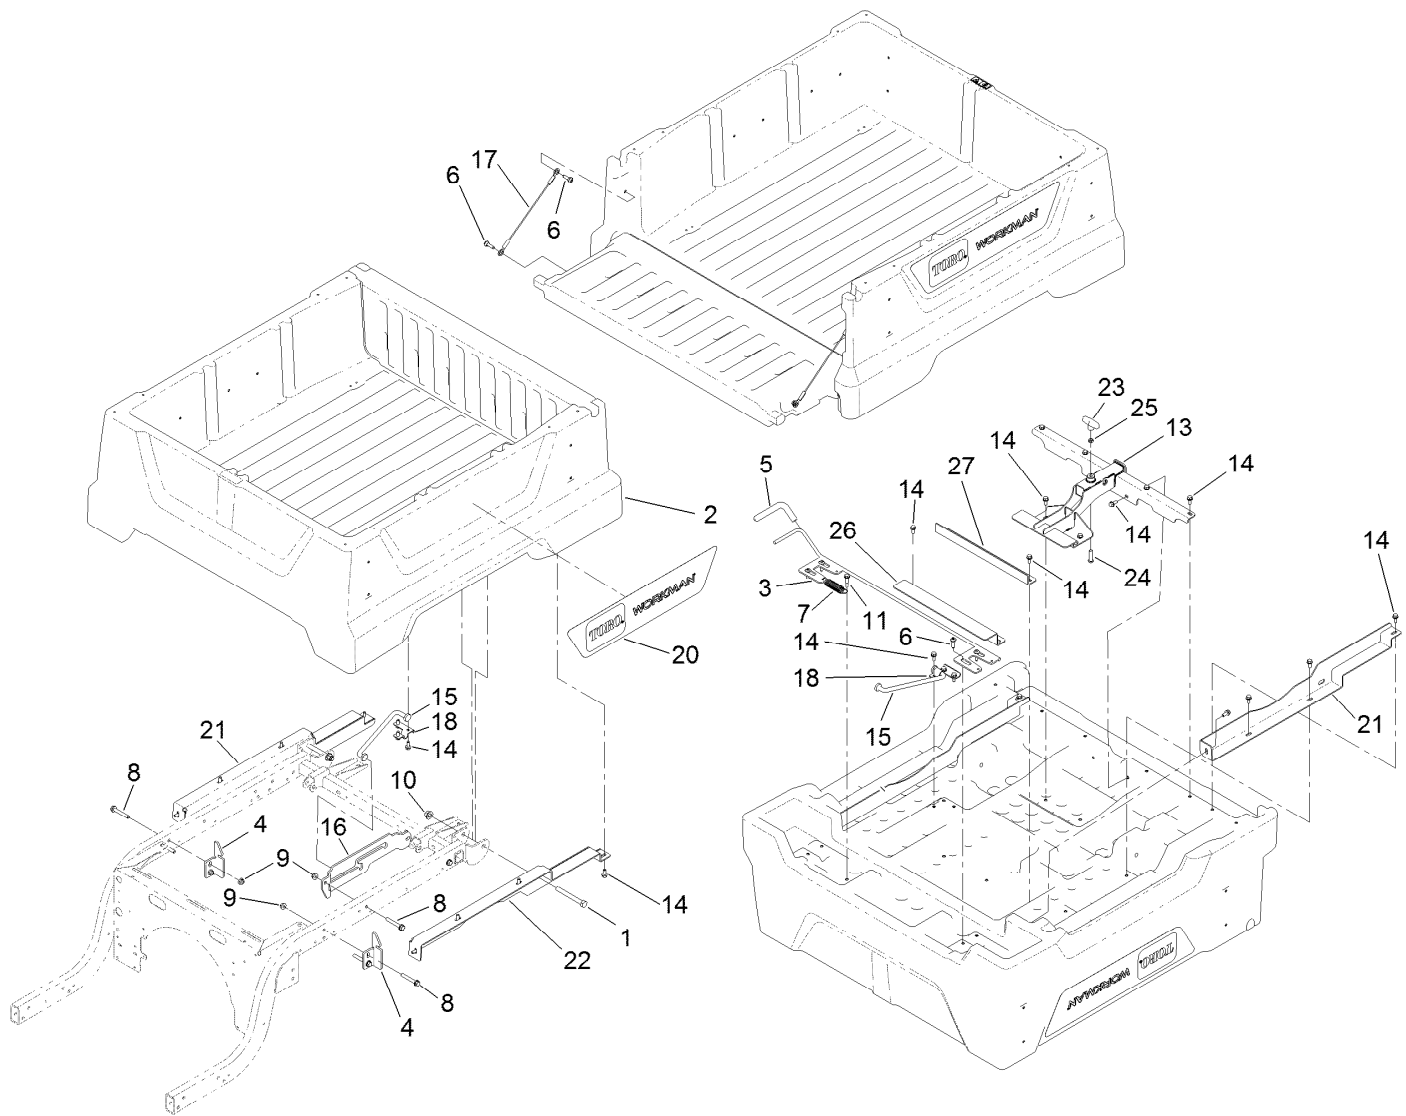

Cargo Bed Assembly

Ref.	Part Number	Qty.	Description	Ref.	Part Number	Qty.	Description
1	325-18	2	Screw-HH	14	3234-5	25	Screw-HHF
2	131-8592	1	Cargo Bed And Tailgate ASM	15	132-8517	1	Rod-Prop
3	132-8524	1	Latch	16	132-8518	1	Bracket-Rod, Prop
4	127-7428-03	2	Striker-Latch, Bed	17	121-6343	2	Lanyard-Tailgate
5	132-8515	1	Grip-Handle	18	132-0839	1	Bracket-U, Prop Rod
6	119-2267	8	Screw-Shoulder, BHTF	20	132-8538	2	Decal-Workman
7	106-5598	1	Spring-Extension	21	133-3042-03	1	Support-Cargo Bed, RH
8	3234-39	6	Screw-HHF	22	133-3043-03	1	Support-Cargo Bed, LH
9	104-8301	6	Nut-HF, NI	23	133-3056	1	Handle-T
10	99-5107	2	Nut-Lock	24	95-3857	1	Screw-HSBH
11	116-8607	1	Screw-Shoulder	25	3218-3	1	Nut-Jam
13	132-8523-03	1	Attachment-Quick, Class 1	26	133-3099-03	1	Brace-Bed, Extended
				27	132-8526-03	1	Brace-Middle, Bed