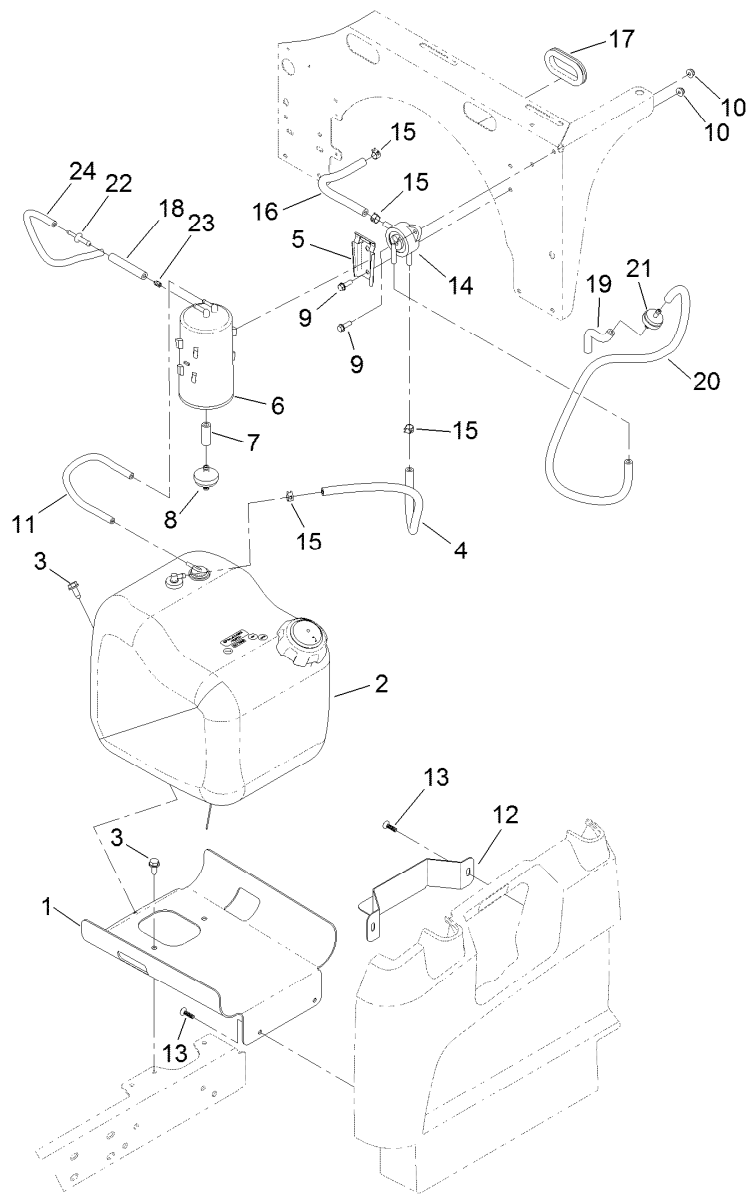

Fuel System Assembly

<i>Ref.</i>	<i>Part Number</i>	<i>Qty.</i>	<i>Description</i>	<i>Ref.</i>	<i>Part Number</i>	<i>Qty.</i>	<i>Description</i>
1	127-7739-03	1	Mount-Tank, Fuel	13	120-2349	4	Screw
2	127-7849	1	Fuel Tank ASM	14	131-8526	1	Pump-Fuel
3	32144-70	3	Screw-Thd Roll, HWH	15	2412-98	4	Clamp-Hose
4	114-4428	1	Hose-Fuel	16	109-0282	1	Hose-Fuel
5	114-0292	1	Bracket-Canister, Carbon	17	240-12	1	Grommet
6	127-8685	1	Canister-Carbon	18	114-3765	1	Hose-Fuel
7	106-5317	1	Hose-Fuel	19	109-0678	1	Hose-Fuel
8	115-7854	1	Filter-Fuel, Inline	20	109-3491	1	Hose-Fuel
9	32105-15	4	Screw-HWH	21	56-6360	1	Filter-Fuel
10	104-7201	4	Nut-HF	22	117-5399	1	Adaptor-Orifice
11	115-4735	1	Hose-Fuel	23	120-2038	1	Cartridge-Valve, Check
12	127-7845-03	1	Bracket-Tank, Fuel	24	110-8181	1	Hose-Fuel