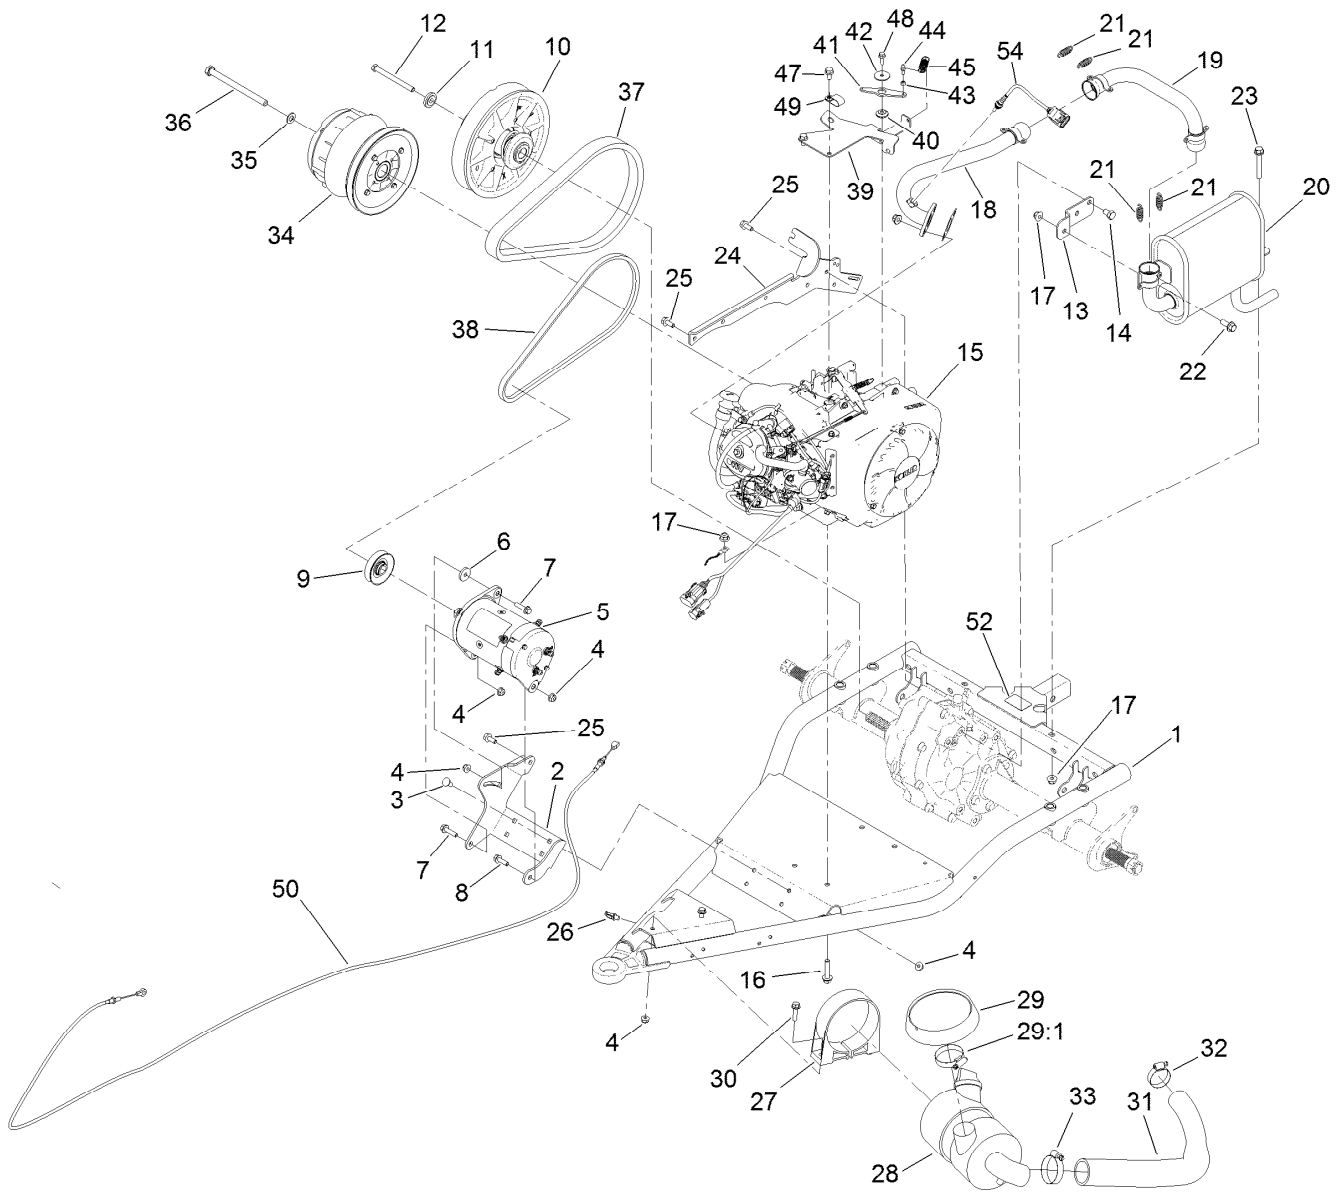

Engine Assembly (continued)

<i>Ref.</i>	<i>Part Number</i>	<i>Qty.</i>	<i>Description</i>	<i>Ref.</i>	<i>Part Number</i>	<i>Qty.</i>	<i>Description</i>
42	3256-55	1	Washer-Flat	48	33103-020	1	Screw-HHF
43	110-2619	1	Keeper-Spring	49	2412-105	1	Clamp-Tube, Double
44	99-7847	1	Ball-Stud	50	127-8860	1	Cable-Accelerator
45	71-5470	1	Spring-Brake	52	131-8598	1	Decal-Rating, Hitch
47	33104-016	2	Screw-HHF	54	136-6348	1	Sensor-O2