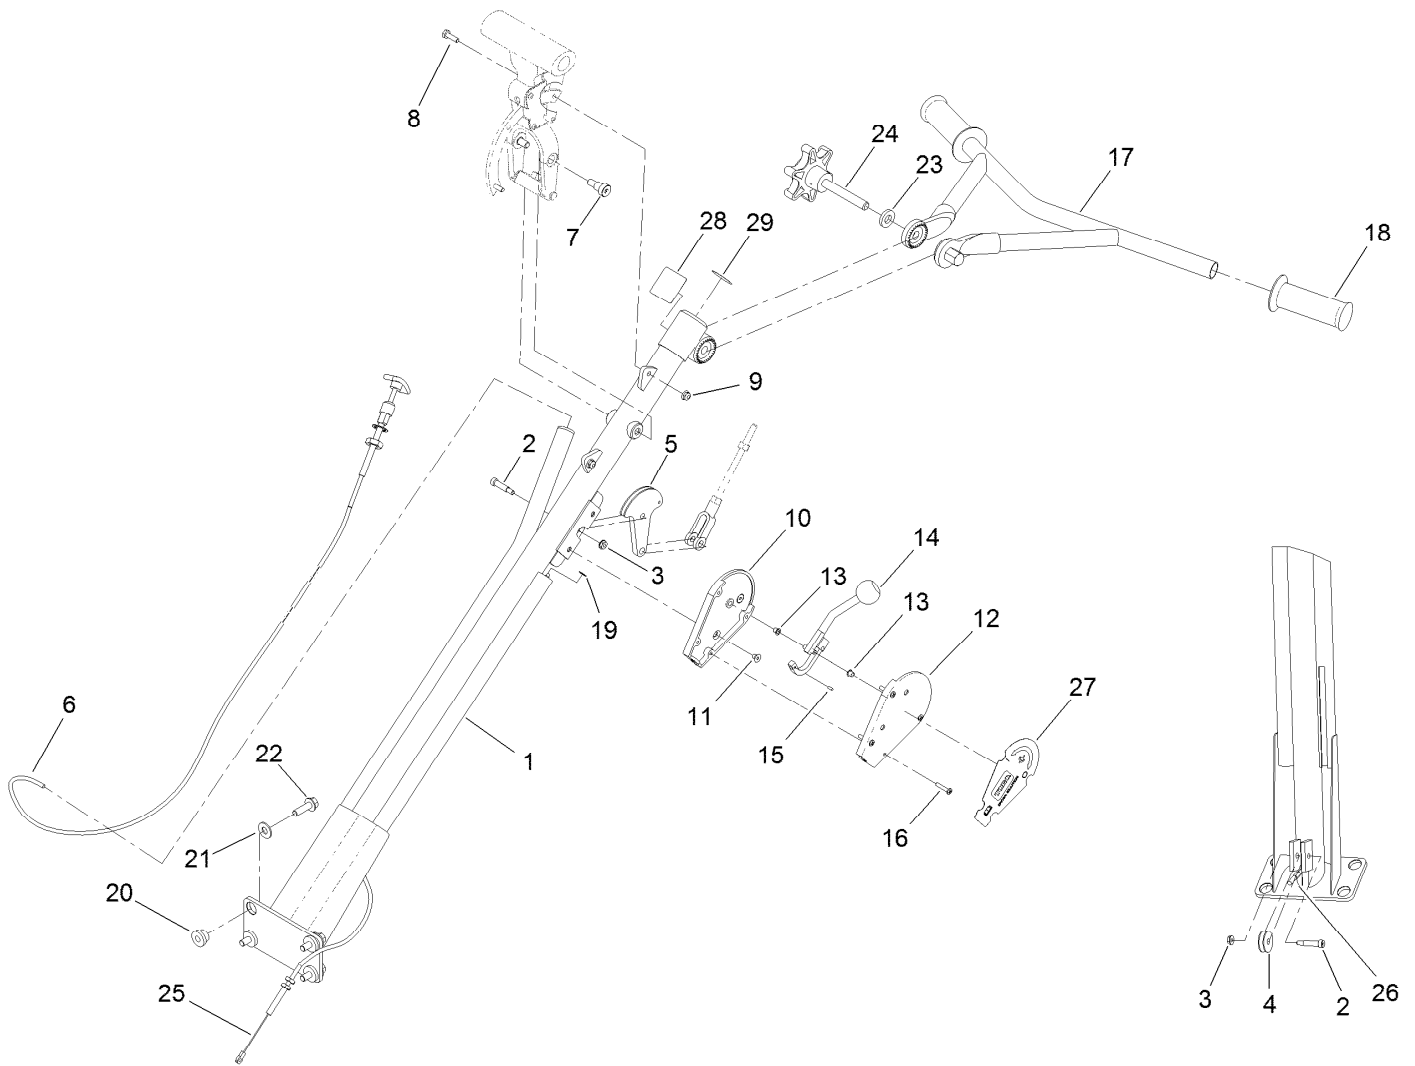

Pro-Pitch Handle Assembly No. 125-6200

Ref.	Part Number	Qty.	Description
1	ST36739-01	1	Handle-Column, Main
2	ST80275	2	Screw-HSBH
3	32149-2	2	Nut-Keps
4	ST36767	1	Pulley-Pivot
5	ST36753	1	Cam-Cable, Tilt Pivot
6	ST36763	1	Cable-Throttle, Push/Pull
7	ST80066	2	Screw-HSBH
8	321-5	2	Screw-HH
9	104-7201	2	Nut-HF
10	ST27353	1	Housing-Clutch
11	ST80422	2	Screw
12	ST27355	1	Cover-Clutch
13	ST32117	2	Bushing-Flange
14	ST21977	1	Lever ASM
15	ST80305	1	Pin

Ref.	Part Number	Qty.	Description
16	ST80070	4	Screw-PPH
17	127-2809-01	1	Handle-Adjustable
18	ST47125	2	Grip-Handle
19	ST80069	1	Ring-External
20	ST47355	4	Mount-Shock
21	3256-4	4	Washer-Flat
22	119-4061	4	Screw-HHF
23	ST80125	1	Washer-Flat
24	ST21844	1	Knob-Adjustment
25	ST36764	1	Cable-Clutch
26	ST36762	1	Cable-Tilt
27	125-4934	1	Decal
28	125-4935	1	Decal-Raise, Lower
29	125-8215	1	Decal-Pro Pitch