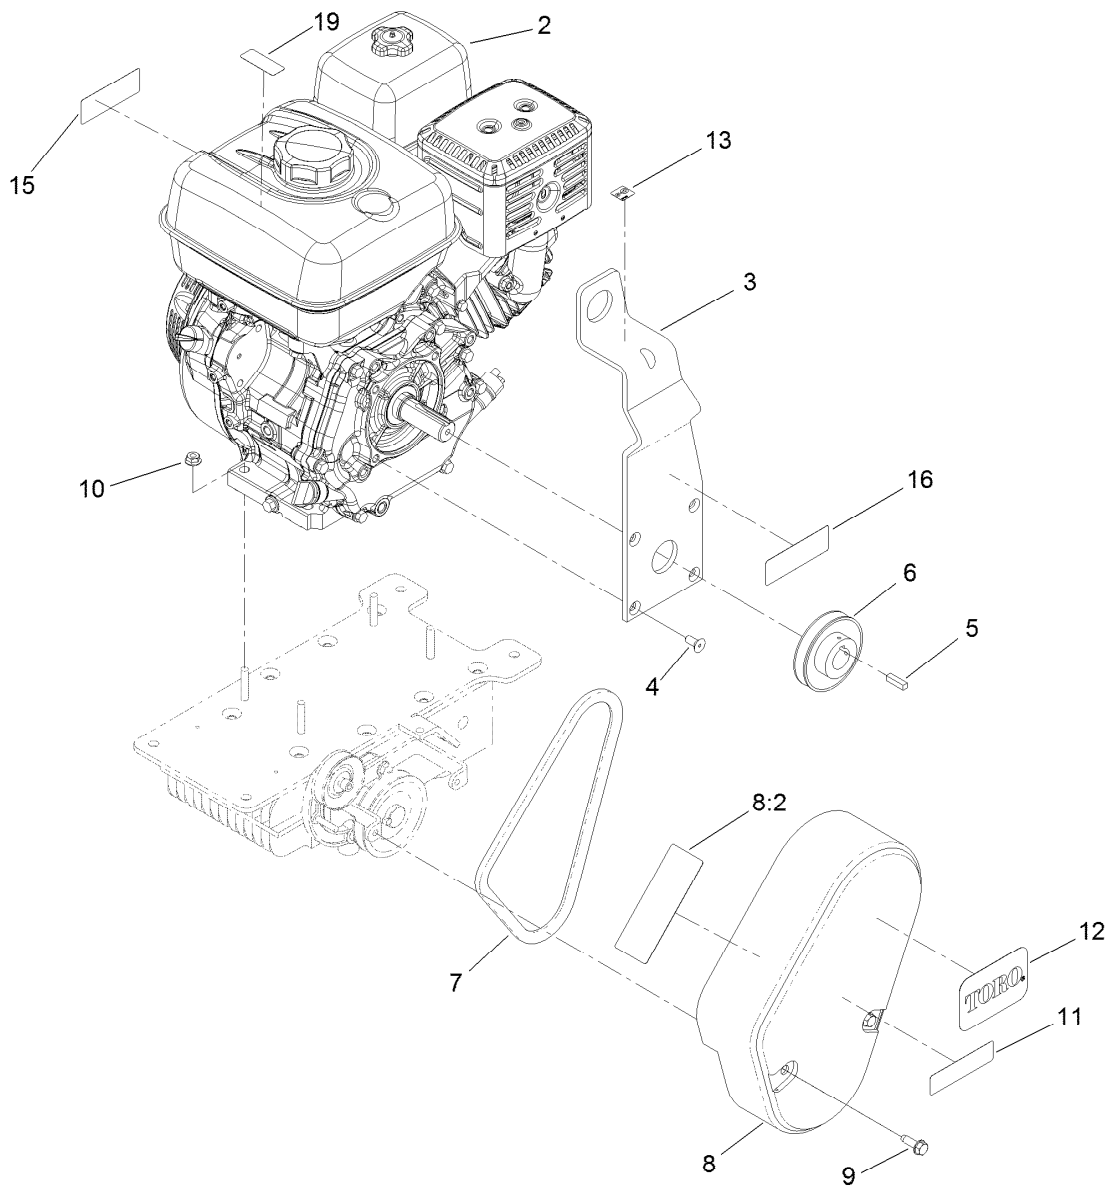

For example, in an illustration, the reference number 2X 37 means that two of the parts identified by reference number 37 are indicated.

Contents

46 Inch Rotating Ring, Blade and Gearbox Assembly	4
Gearbox Assembly No. 125-4991	5
46 Inch Pro-Pitch Handle and Guard Assembly	6
Pro-Pitch Handle Assembly No. 125-6200.....	7
Pitch Handle Locking Guide Assembly.....	8
Engine Assembly	9

Pro-Pitch Handle Assembly No. 125-6200

Ref.	Part Number	Qty.	Description
1	ST36739-01	1	Handle-Column, Main
2	ST80275	2	Screw-HSBH
3	32149-2	2	Nut-Keps
4	ST36767	1	Pulley-Pivot
5	ST36753	1	Cam-Cable, Tilt Pivot
6	ST36763	1	Cable-Throttle, Push/Pull
7	ST80066	2	Screw-HSBH
8	321-5	2	Screw-HH
9	104-7201	2	Nut-HF
10	ST27353	1	Housing-Clutch
11	ST80422	2	Screw
12	ST27355	1	Cover-Clutch
13	ST32117	2	Bushing-Flange
14	ST21977	1	Lever ASM
15	ST80305	1	Pin

Ref.	Part Number	Qty.	Description
16	ST80070	4	Screw-PPH
17	127-2809-01	1	Handle-Adjustable
18	ST47125	2	Grip-Handle
19	ST80069	1	Ring-External
20	ST47355	4	Mount-Shock
21	3256-4	4	Washer-Flat
22	119-4061	4	Screw-HHF
23	ST80125	1	Washer-Flat
24	ST21844	1	Knob-Adjustment
25	ST36764	1	Cable-Clutch
26	ST36762	1	Cable-Tilt
27	125-4934	1	Decal
28	125-4935	1	Decal-Raise, Lower
29	125-8215	1	Decal-Pro Pitch

Engine Assembly

Ref.	Part Number	Qty.	Description	Ref.	Part Number	Qty.	Description
2	125-4814	1	Engine-Honda, Gx240 ●	9	701243	2	Screw-Thd Roll, HWH
3	127-5586	1	Plate-Eye, Lift	10	32128-26	4	Nut-Flange
3	ST28683-01	1	Eye-Lift	11	125-4932	1	Decal
4	ST80171	4	Screw	12	105-6971	1	Decal
5	ST80674	1	Key-Square	13	93-9084	1	Decal-Point, Lift
6	ST34834	1	Sheave	15	133-5619	1	Decal-Arrester, Spark
7	ST35333	1	Belt-V	16	117-4979	1	Decal-Warning, Shields
8	127-2801	1	Belt Guard ASM	19	130-8322	1	Decal-Warning, Ethanol
8:2	125-4933	1	Decal-Warning				