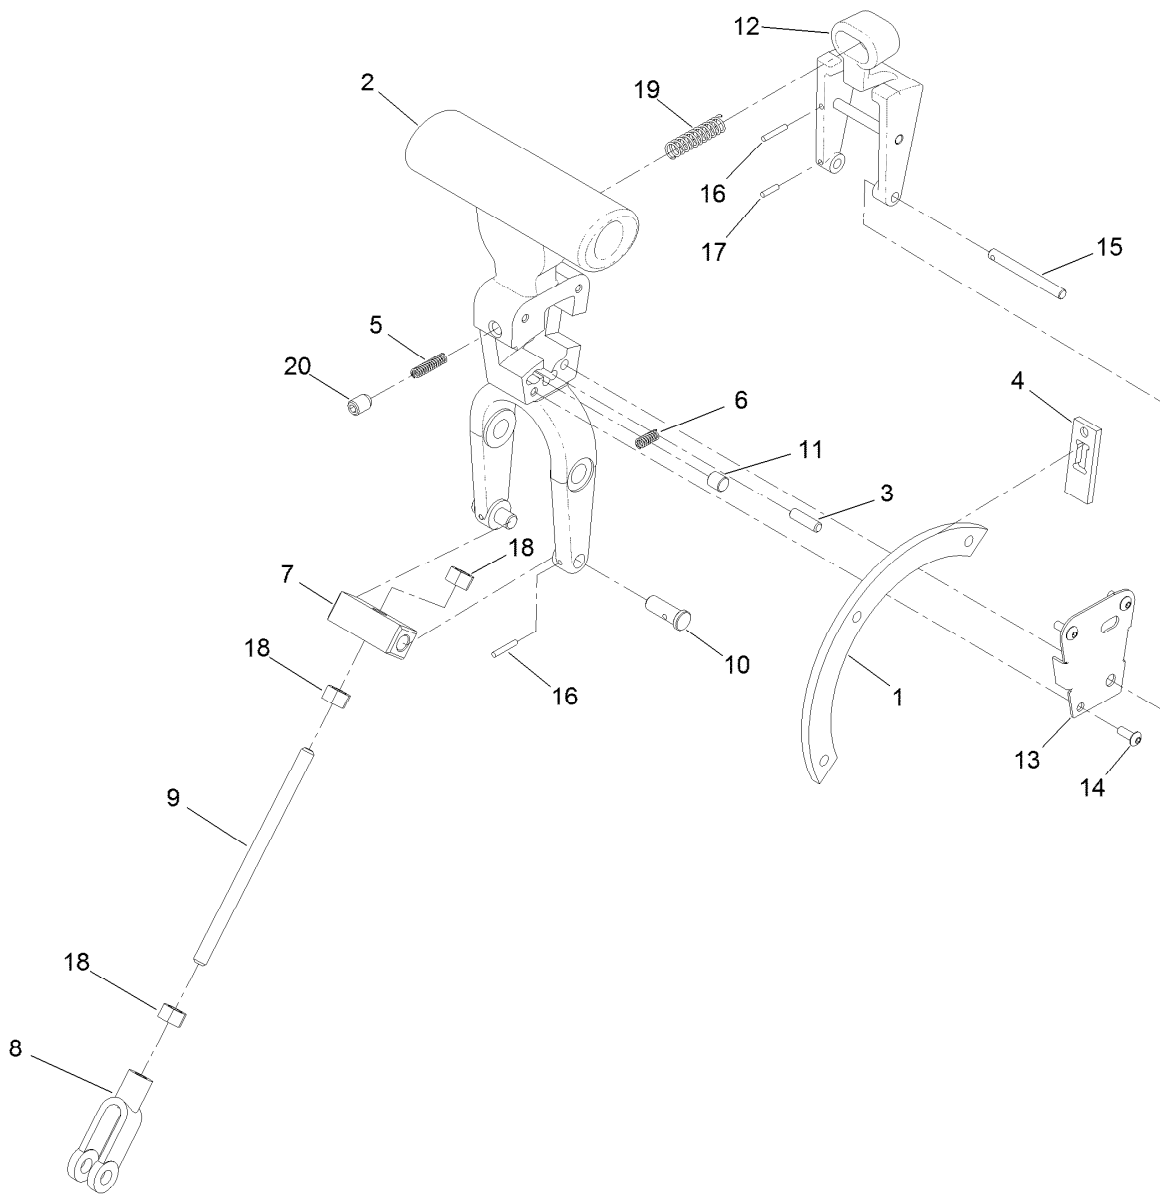

Gearbox Assembly No. 125-4991

Ref.	Part Number	Qty.	Description	Ref.	Part Number	Qty.	Description
1	ST39547	1	Gearcase	16	254-72	2	Bearing-Cup, Tapered
2	ST47333	3	Shim-Cover, Bottom (.001 Inch)	17	254-94	2	Bearing-Cone, Tapered
3	ST47334	1	Shim-Cover, Bottom (.005 Inch)	18	400-0261	2	O-Ring
4	ST47335	5	Shim-Cover, Bottom (.010 Inch)	19	ST39014	3	Seal-Shaft
5	ST42720	1	Cap-Bearing, Bottom	20	ST42712	1	Shaft-Input
6	ST80285	2	Screw-HSBH	21	ST42719	1	Cover-Bearing, Blind End
7	3234-47	8	Screw-HHF	22	5-7280	1	Key
8	127-5561	2	Bearing-Cup	23	ST42787-01	1	Bracket-Guard, Belt
9	127-5560	2	Bearing-Cone	24	ST34835	1	Sheave
10	ST42715	1	Shaft-Output	25	3234-17	2	Screw-HHF
11	ST39009	1	Gear-Worm	26	ST80744	1	Key-Hardened
12	ST47336	3	Shim-Cover, Side (.001 Inch)	27	ST32272	1	O-Ring
13	ST47337	1	Shim-Cover, Side (.005 Inch)	28	ST80105	1	Screw
14	ST47338	5	Shim-Cover, Side (.010 Inch)	29	119-6915	1	Screw-Shoulder, HSH
15	ST42718	1	Cover-Bearing, Sheave End	30	127-1662	1	Clutch Lever ASM
				31	127-7628	1	Spacer-Idler, Trowel
				32	3274-83	1	Screw-HSH
				33	127-7629	1	Idler-V, Trowel
				34	125-8707-01	1	Lever-Tilt
				35	ST34096	1	Plug-Sight, Oil

46 Inch Pro-Pitch Handle and Guard Assembly

<i>Ref.</i>	<i>Part Number</i>	<i>Qty.</i>	<i>Description</i>
2	ST47355	4	Mount-Shock
3	3256-4	4	Washer-Flat
4	114-4681	4	Screw-HHF
5	104-8301	4	Nut-HF, NI
6	127-2804-01	1	Guard-Stationary
7	125-6200	1	Pro-Pitch Handle ASM

Ref.	Part Number	Qty.	Description
16	ST80070	4	Screw-PPH
17	127-2809-01	1	Handle-Adjustable
18	ST47125	2	Grip-Handle
19	ST80069	1	Ring-External
20	ST47355	4	Mount-Shock
21	3256-4	4	Washer-Flat
22	119-4061	4	Screw-HHF
23	ST80125	1	Washer-Flat
24	ST21844	1	Knob-Adjustment
25	ST36764	1	Cable-Clutch
26	ST36762	1	Cable-Tilt
27	125-4934	1	Decal
28	125-4935	1	Decal-Raise, Lower
29	125-8215	1	Decal-Pro Pitch