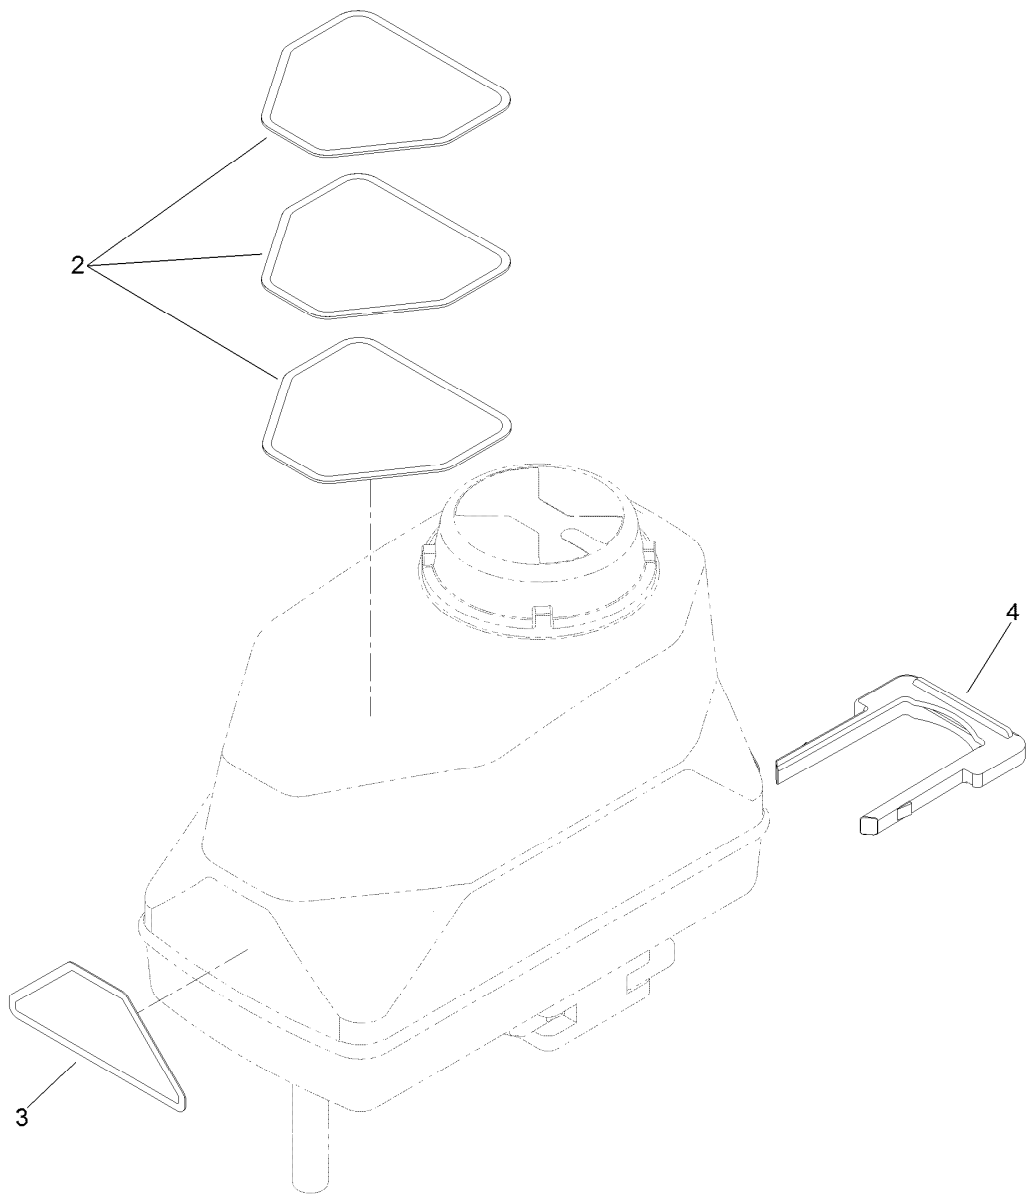

On/Off Actuator Kit No. 131-3723

<i>Ref.</i>	<i>Part Number</i>	<i>Qty.</i>	<i>Description</i>
2	127-6979	1	Decal-Valve, Agitation
2	127-6981	1	Decal-Valve, On/Off
2	127-6982	1	Decal-Valve, Master Boom
3	127-6976	1	Decal-Valve, Bypass Adjust
4	130-7301	1	Hairpin-Actuator