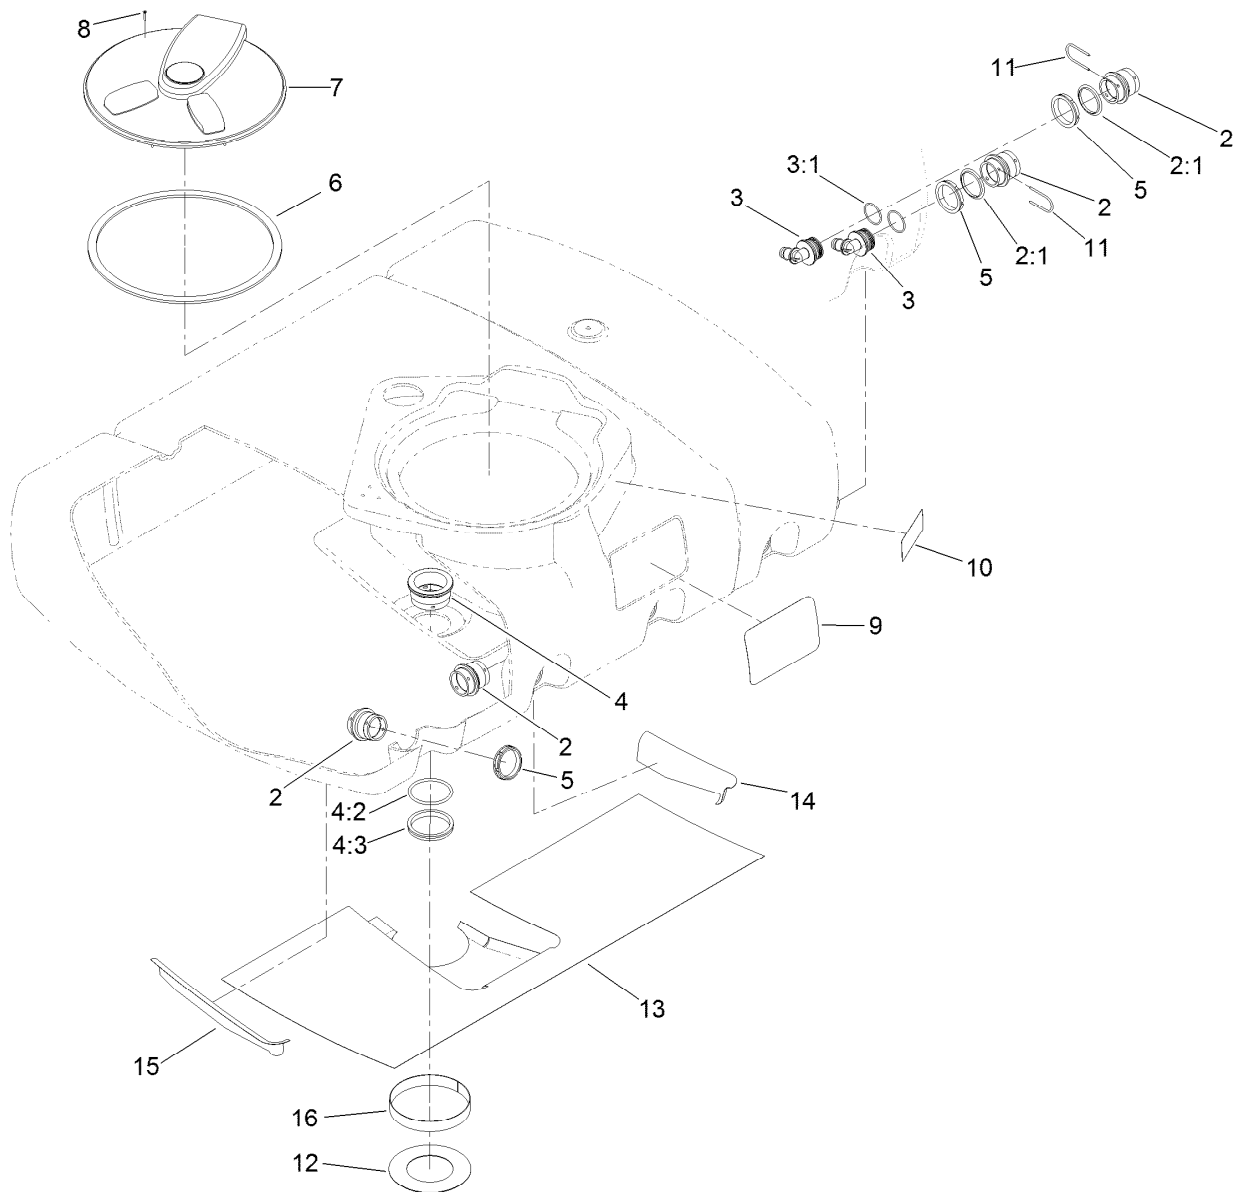

Tank Assembly No. 121-6518

<i>Ref.</i>	<i>Part Number</i>	<i>Qty.</i>	<i>Description</i>	<i>Ref.</i>	<i>Part Number</i>	<i>Qty.</i>	<i>Description</i>
2	108-3358	6	Fitting-Bulkhead	8	107-8635	8	Screw-PFH
2:1	107-2864	1	Gasket-Bulkhead	9	125-8064	2	Decal-Tank
3	106-4933	2	Hosebarb ASM	10	120-0622	1	Decal-Warning
3:1	100-8637	1	O-Ring	11	100-8635	2	Fork
4	117-7851	1	Bulkhead ASM	12	127-3967	1	Shield-Sump, Bottom
4:2	100-8646	1	Gasket-Bulkhead	13	127-3960	1	Shield-Sump, Center
4:3	100-8647	1	Nut-Bulkhead	14	127-3962	1	Shield-Sump, Rear
5	100-7051	6	Nut-Bulkhead	15	127-3961	1	Shield-Sump, Front
6	119-9378	1	Gasket-Lid, Tank	16	127-3988	1	Shield-Sump, Side
7	119-9380	1	Spray Tank Lid ASM