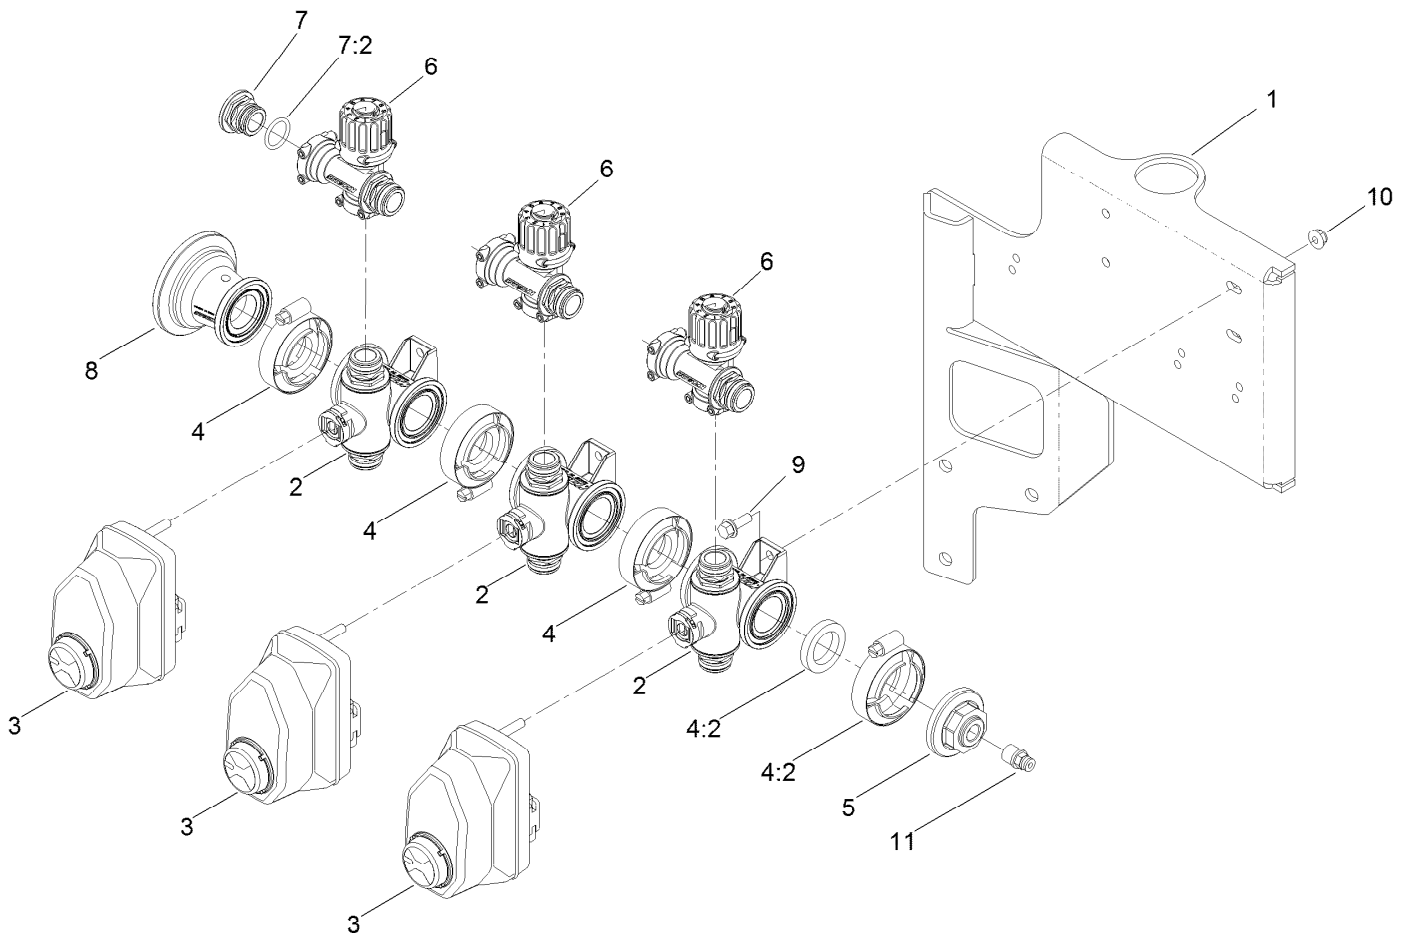

● Not illustrated

Item 99:7 not used on this kit.

Manifold Valve Kit No. 131-7256

Ref.	Part Number	Qty.	Description	Ref.	Part Number	Qty.	Description
1	130-8248	1	Valve Stem Kit	7:2	127-1188	1	O-Ring, Seat (Ball)
1:1	127-1197	2	O-Ring-Stem	7:3	127-1189	1	O-Ring, Endcap
2	127-1194	1	Ball-Valve, 3Way	7:4	127-1187	1	O-Ring, Endcap
3	130-8249	1	Endcap Kit	99	130-7304	1	Valve Repair Kit ●
3:1	127-1192	1	Seat-Ball	99:1	127-1197	2	O-Ring-Stem
3:2	127-1188	1	O-Ring, Seat (Ball)	99:2	127-1196	2	Washer-Stem, Valve
3:3	127-1189	1	O-Ring, Endcap	99:3	127-1195	1	Seat-Stem, Valve
4	127-1196	1	Washer-Stem, Valve	99:4	127-1190	1	Fork-Stem, Valve
5	127-1195	1	Seat-Stem, Valve	99:5	127-1192	2	Seat-Ball
6	127-1190	1	Fork-Stem, Valve	99:6	127-1188	2	O-Ring, Seat (Ball)
7	130-7317	1	Endcap Kit	99:7	127-1187	2	O-Ring, Endcap
7:1	127-1192	1	Seat-Ball	99:8	127-1189	2	O-Ring, Endcap

● Not illustrated

Section Valve Manifold Assembly

Ref.	Part Number	Qty.	Description
1	131-0258	1	Mount-Valves, Boom
2	127-9803	3	On/Off Manifold Valve Kit
3	131-3723	3	Actuator On/Off Kit
4	127-9829	4	Clamp/Gasket Kit
4:2	127-1145	1	Gasket-Flange
5	127-1185	1	Fitting-Cap, Port
6	127-9805	3	Bypass Valve ASM
7	127-9810	1	Male Cap Fitting Kit
7:2	127-1187	1	O-Ring, Endcap
8	127-1144	1	Fitting-Adapter
9	3234-4	4	Screw-HHF
10	104-7201	4	Nut-HF
11	131-3709	1	Coupler