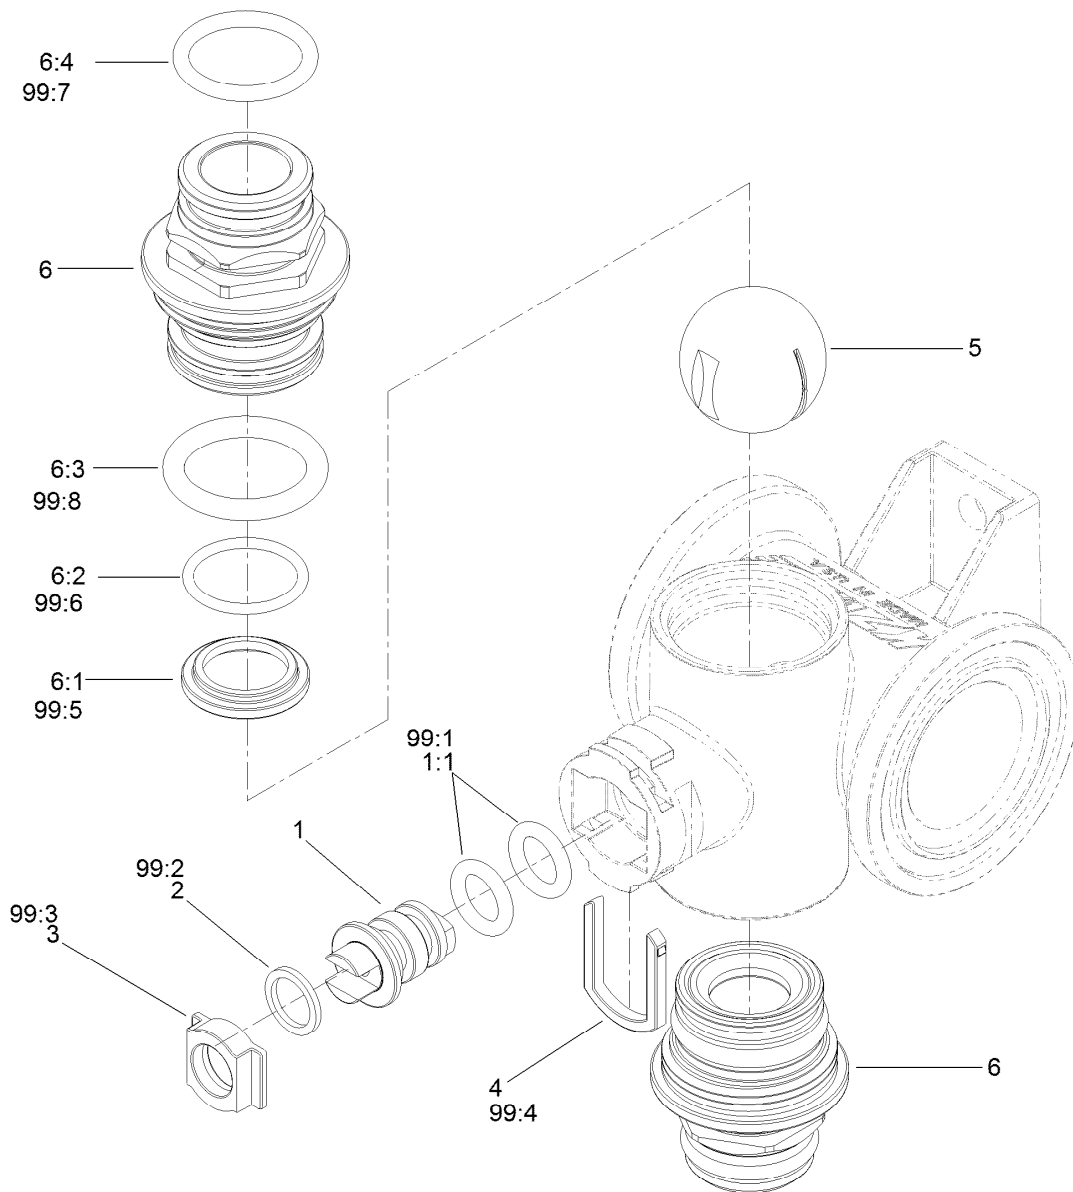

Spray Valve Assembly

Ref.	Part Number	Qty.	Description	Ref.	Part Number	Qty.	Description
1	131-3704	1	Bracket-Fitting, Tee	26	3290-379	2	Tie-Cable
2		1	Agitation Manifold ASM ●	27	3234-42	6	Screw-HHF
5	106-1038	1	Flow Meter ASM	28	104-8301	6	Nut-HF, NI
6	117-7996	1	Fork	30	131-9636	1	Trim-Manifold, Agitation
7		1	Section Valve Manifold ASM	31	AU112950	3	Protector-Hose
				32	3290-378	6	Tie-Cable
9	104-9090	2	Gasket	33	132-4325-03	1	Mount-Bracket, Agitation
10	104-9089	2	Clamp-Screw, Worm	34	132-4302	1	Mount-Valve
11	100-6704	3	Tee	35	131-0249	1	On/Off 2-Way Valve Kit
12	117-7874	1	Relief Valve ASM	36	131-0264	1	Agitation Throttling Handle Kit
13	106-4947	2	Connector	36:1	131-0263	1	Screw-Handle
13:1	100-8637	2	O-Ring	37	33113-012	4	Screw-HH
18	133-2881	1	Fitting	38	127-9829	2	Clamp/Gasket Kit
19	133-2883	1	Fitting	39	133-2882	1	O-Ring
21	3234-47	2	Screw-HHF	40	133-2884	1	O-Ring
22	3256-61	2	Washer-Flat				
23	32144-32	2	Screw				
25	100-8635	12	Fork				

● Not serviced separately

Agitation Valve Assembly

<i>Ref.</i>	<i>Part Number</i>	<i>Qty.</i>	<i>Description</i>	<i>Ref.</i>	<i>Part Number</i>	<i>Qty.</i>	<i>Description</i>
1	137-4292	1	Mount-Valve	10:1	131-0263	1	Screw-Handle
2	127-9804	1	Regulating Valve Body ASM	10:2	127-1197	1	O-Ring-Stem
3	131-3724	1	Actuator Regulating Kit	11	131-0266	1	Master Regulating Handle Kit
4	131-3723	2	Actuator On/Off Kit	11:1	131-0263	1	Screw-Handle
5	127-9829	8	Clamp/Gasket Kit	11:2	127-1197	1	O-Ring-Stem
5:2	127-1145	1	Gasket-Flange	12	104-7201	6	Nut-HF
6	127-9811	3	Fitting-Cap, Female	13	3234-4	6	Screw-HHF
6:1	133-0398	1	Pin-Fork	14	322-22	2	Screw-HH
7	131-3791	1	Filter-Pressure	15	104-8300	2	Nut-HF, NI
8	131-0253	2	Manifold Valve Kit	16	131-7256	2	Manifold Valve Kit
9	127-9815	2	Fitting-Cap	17	107-0279	2	Washer
10	131-0265	1	Agitation Regulating Handle Kit				