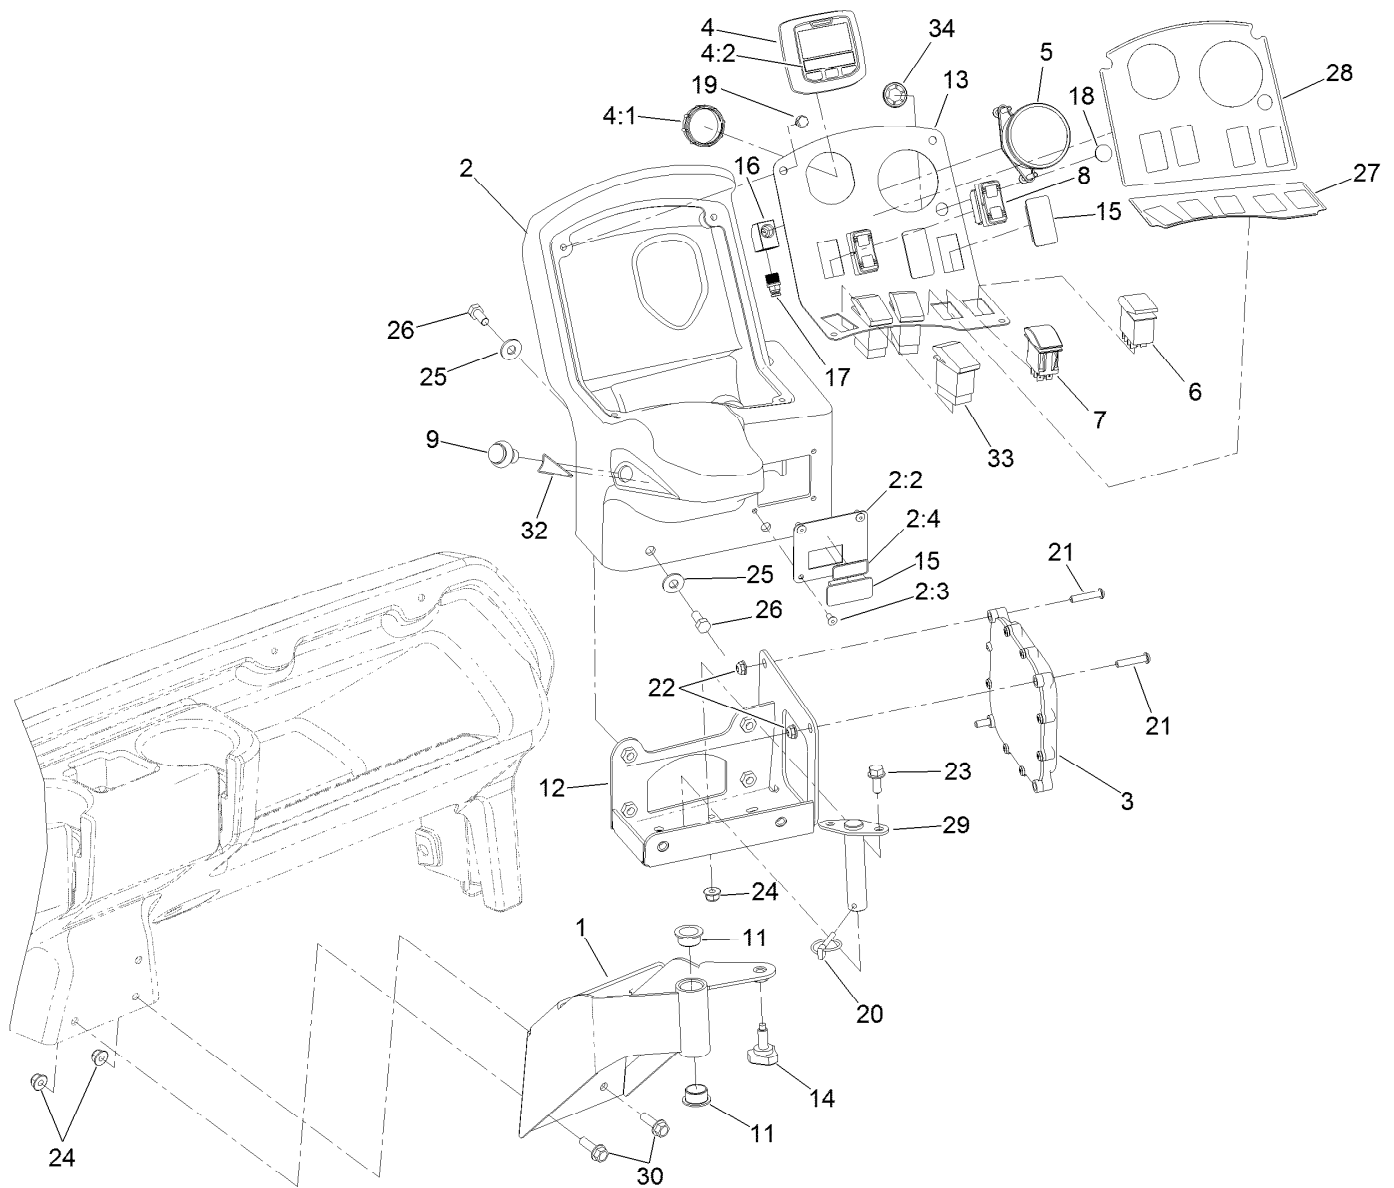

Control Console Assembly

Ref.	Part Number	Qty.	Description	Ref.	Part Number	Qty.	Description
1	131-5795-03	1	Bracket-Console	15	99-7420	3	Plug-Hole
2	131-9618	1	Control-Console	16	131-9605	1	Fitting-Elbow-90
2:2	131-9607-03	1	Plate-Switch	17	100-8674	1	Coupler-Tube
2:3	3290-409	4	Rivet	18	119-5329	1	Plug-Hole
2:4	131-5808	1	Decal-Switch	19	93-6083	4	Screw-HWH
3	115-1900	1	Controller	20	3290-495	1	Pin-Klik
4	120-6310	1	LCD Display ASM	21	120-0834	3	Screw-HSBH
4:1	120-4630	1	Nut-Display	22	104-7201	3	Nut-HF
4:2	120-6311	1	Decal-Display	23	3234-5	2	Screw-HHF
5	120-8546	1	Gauge-Pressure	24	104-8300	5	Nut-HF, NI
6	100-8490	1	Switch-Rocker, On-None-On	25	3256-71	6	Washer-Flat
7	100-1535	1	Switch, (On)-Off-(On)	26	322-43	6	Screw-HH
8	125-0899	2	Switch-Rocker	27	130-8294	1	Decal-Console
9	125-7996	1	Switch-Pb, Momentary	28	125-4052	1	Decal-Console, Upper
11	109-8054	2	Bushing-Flange	29	125-4054	1	Pin
12	125-4021-03	1	Bracket-Pivot, Console	30	3234-17	3	Screw-HHF
13	125-4020-03	1	Panel-Control	32	125-8139	1	Decal-Master Boom Switch
14	95-9648	1	Knob	33	95-8999	3	Switch
				34	1-323142	1	Nut-Push