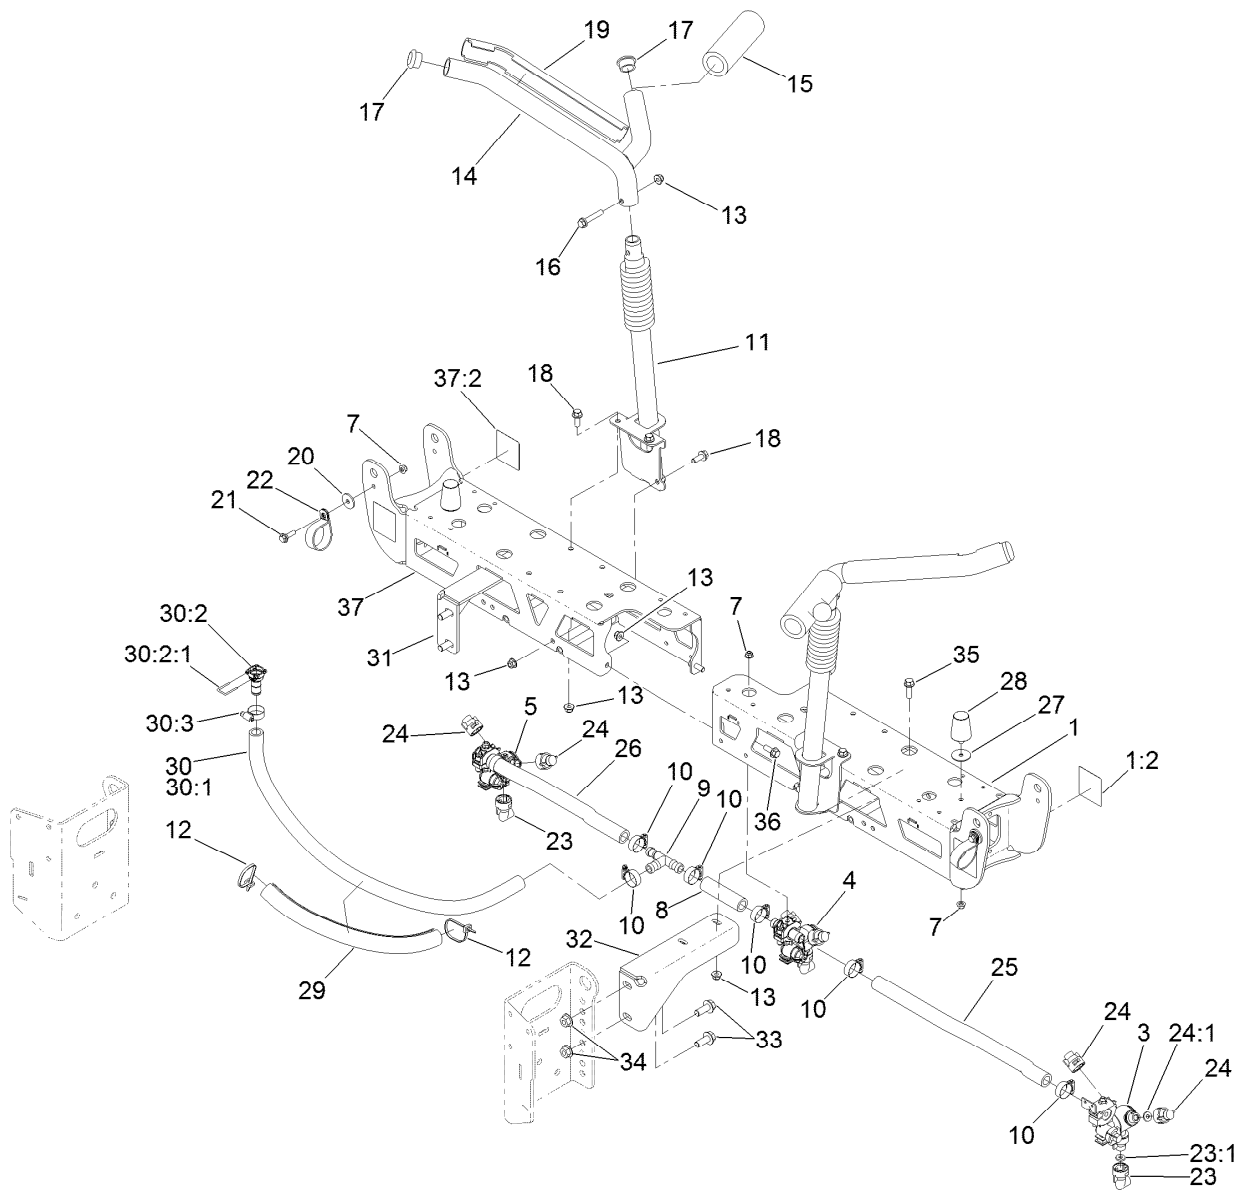

Center Boom Assembly (continued)

Ref.	Part Number	Qty.	Description
37	136-0382	1	Boom-RH
37:2	120-0617	2	Decal-Warning, Pinch, Crush