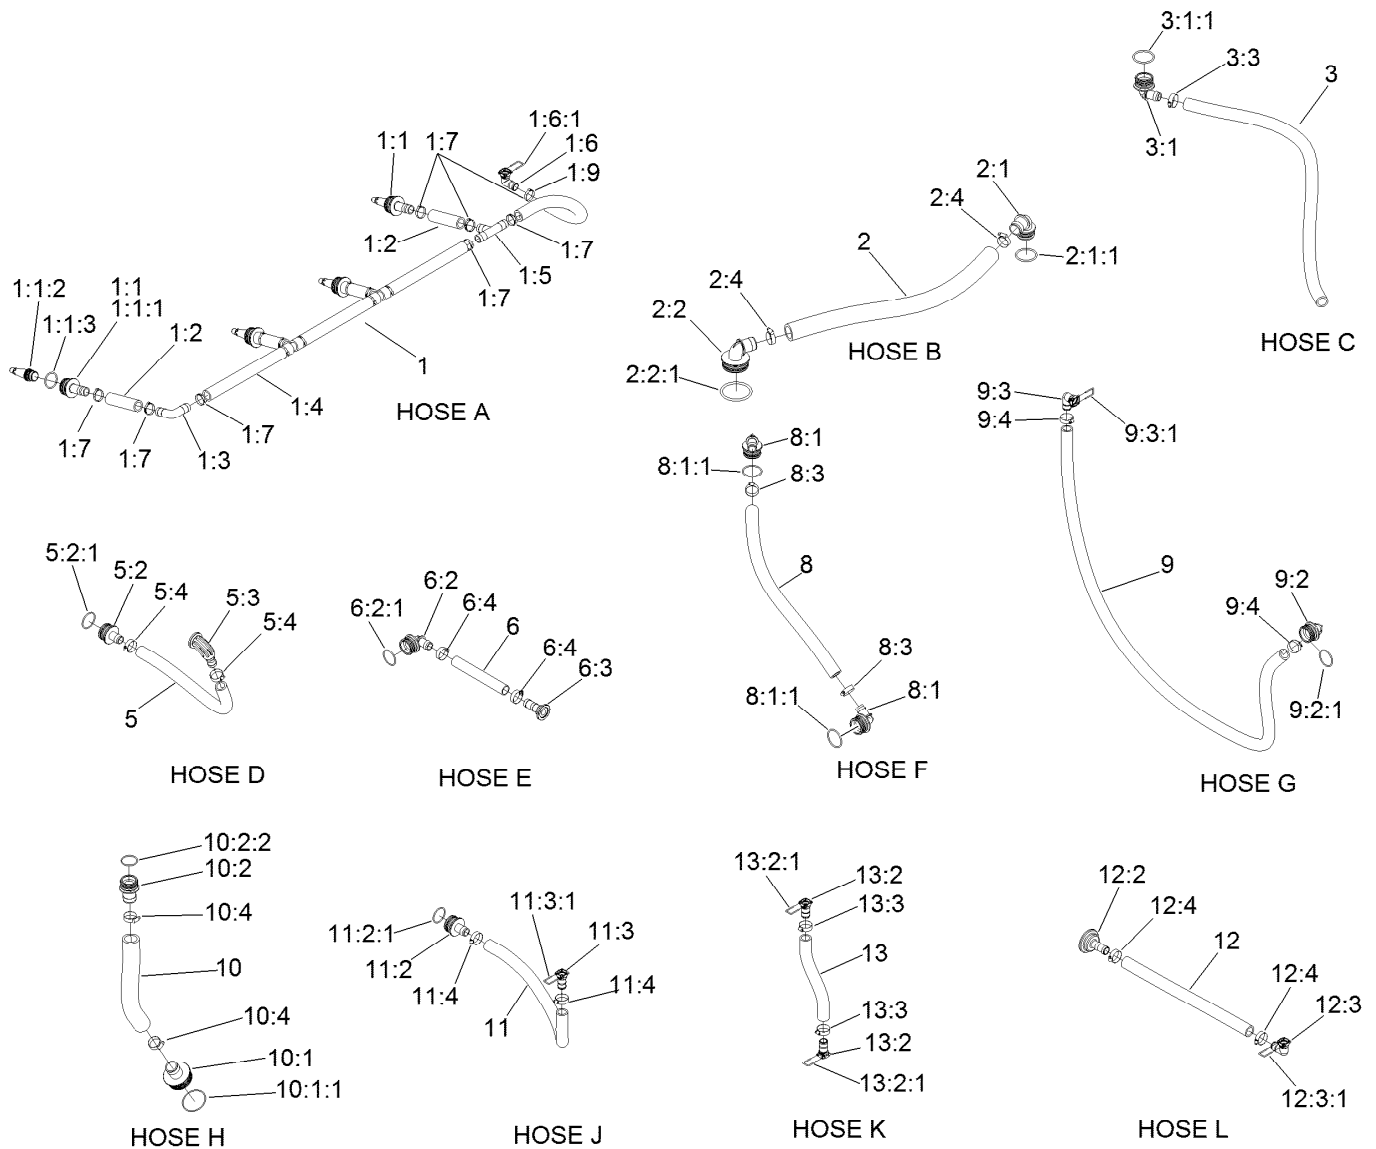

Reference **Spray Tank Assembly** page and **Spray Tank Valve Assembly** page for hose locations and orientation

Hose Assembly (continued)

Ref.	Part Number	Qty.	Description	Ref.	Part Number	Qty.	Description
9:4	2412-34	2	Clamp-Hose	11:3:1	133-0398	1	Pin-Fork
10	125-0643	1	Lower Suction Hose ASM	11:4	2412-34	2	Clamp-Hose
10:1	117-7965	1	Hosebarb ASM	12	132-4332	1	Hose-Master
10:1:1	100-6989	1	O-Ring	12:2	107-8704	1	Hosebarb
10:2	117-7982	1	Hosebarb ASM	12:3	131-0213	1	90 DEG Barb Fitting Kit
10:2:2	100-8637	1	O-Ring	12:3:1	133-0398	1	Pin-Fork
10:4	41327	2	Clamp-Hose	12:4	2412-34	2	Clamp-Hose
11	132-4330	1	Hose-Regulating	13	132-4326	1	Hose-Agitation, Supply
11:2	106-4932	1	Hosebarb-Straight	13:2	127-9806	2	Fitting Kit
11:2:1	100-8637	1	O-Ring	13:2:1	133-0398	1	Pin-Fork
11:3	127-9806	1	Fitting Kit	13:3	2412-34	2	Clamp-Hose