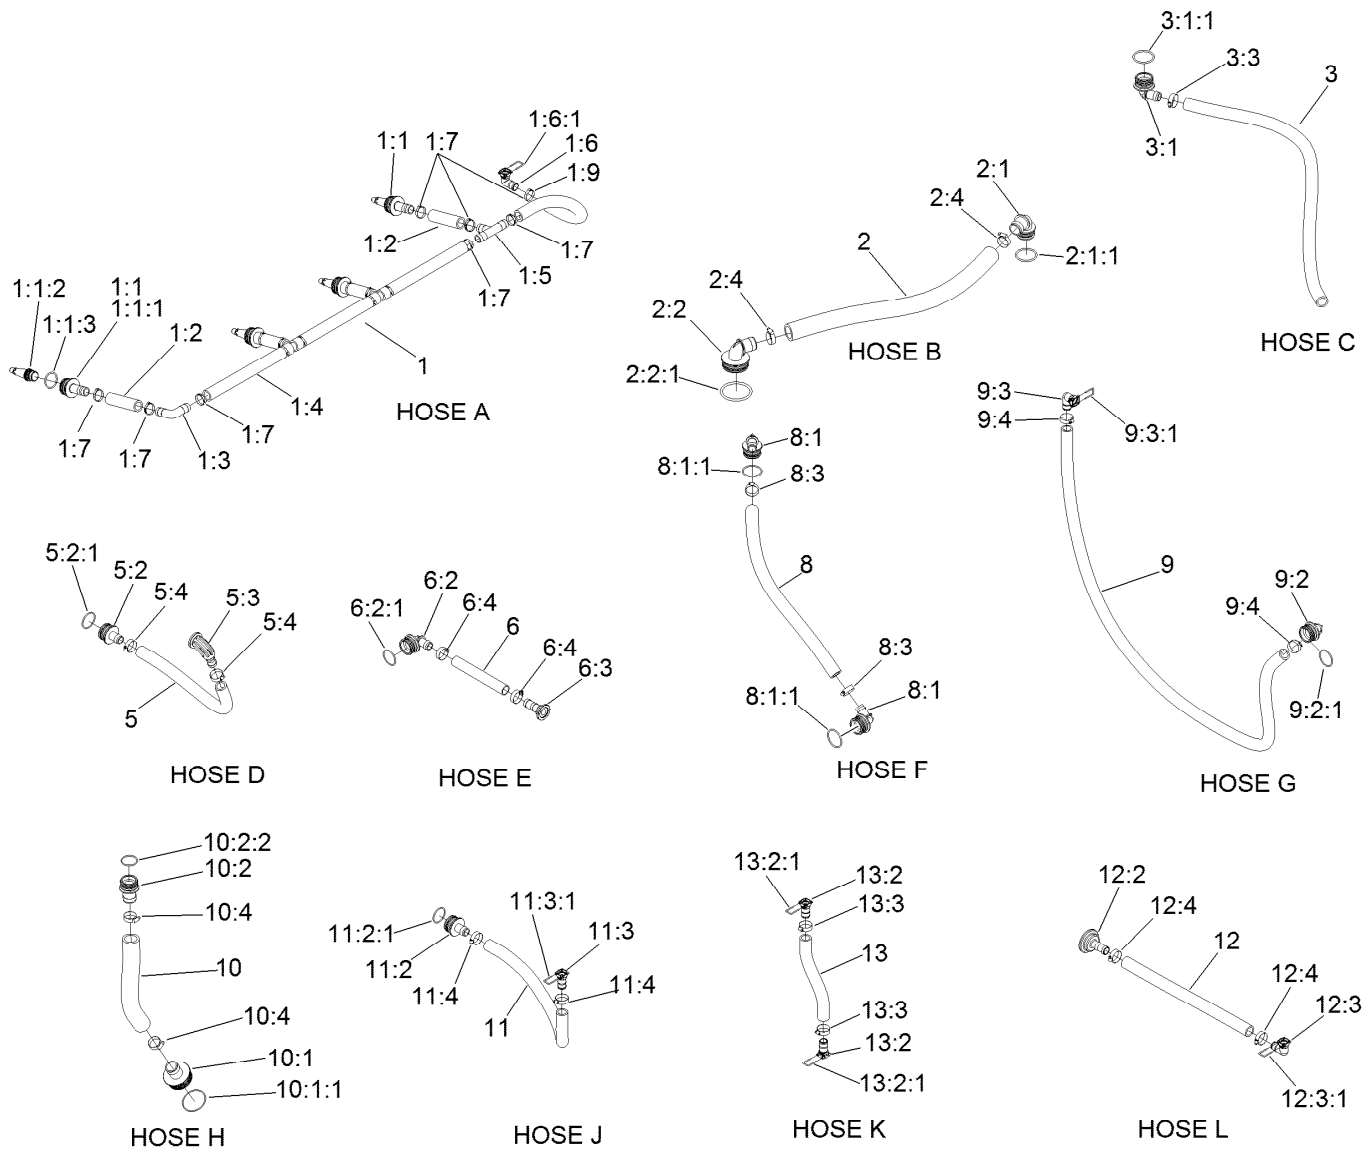

Reference **Spray Tank Assembly** page and **Spray Tank Valve Assembly** page for hose locations and orientation

Hose Assembly

Ref.	Part Number	Qty.	Description	Ref.	Part Number	Qty.	Description
1	132-4327	1	Hose-Agitation	3:1:1	100-8637	1	O-Ring
1:1	131-3731	4	Agitation Nozzle ASM	3:3	2412-34	1	Clamp-Hose
1:1:1	131-3732	1	Fitting-Barb	5	132-4329	1	Hose-Supply
1:1:2	120-8579	1	Nozzle-Agitation	5:2	106-4932	1	Hosebarb-Straight
1:1:3	121-4996	1	O-Ring	5:2:1	100-8637	1	O-Ring
1:2	119-0441	4	Hose-Agitation	5:3	131-0241	1	Fitting-Elbow, Sweep
1:3	117-7867	1	Elbow-Hosebarb	5:4	2412-34	2	Clamp-Hose
1:4	117-7862	3	Hose-Main Agitation	6	132-4331	1	Hose-Agitation, Bypass
1:5	117-7866	3	Tee-Hosebarb	6:2	106-4933	1	Hosebarb ASM
1:6	131-0213	1	90 DEG Barb Fitting Kit	6:2:1	100-8637	1	O-Ring
1:6:1	133-0398	1	Pin-Fork	6:3	127-1142	1	Fitting-Barb
1:7	2412-3	15	Clamp-Hose	6:4	2412-34	2	Clamp-Hose
1:9	2412-34	1	Clamp-Hose	8	125-0639	1	Regulating Hose ASM
2	125-0645	1	Upper Suction Hose ASM	8:1	106-4933	2	Hosebarb ASM
2:1	110-5156	1	Suction Elbow ASM	8:1:1	100-8637	1	O-Ring
2:1:1	100-8637	1	O-Ring	8:3	2412-34	2	Clamp-Hose
2:2	106-4952	1	Hosebarb-90 DEG	9	132-4333	1	Hose-Bypass
2:2:1	100-6989	1	O-Ring	9:2	106-4933	1	Hosebarb ASM
2:4	41327	2	Clamp-Hose	9:2:1	100-8637	1	O-Ring
3	133-2868	1	Drain Hose ASM	9:3	131-0213	1	90 DEG Barb Fitting Kit
3:1	106-4933	1	Hosebarb ASM	9:3:1	133-0398	1	Pin-Fork