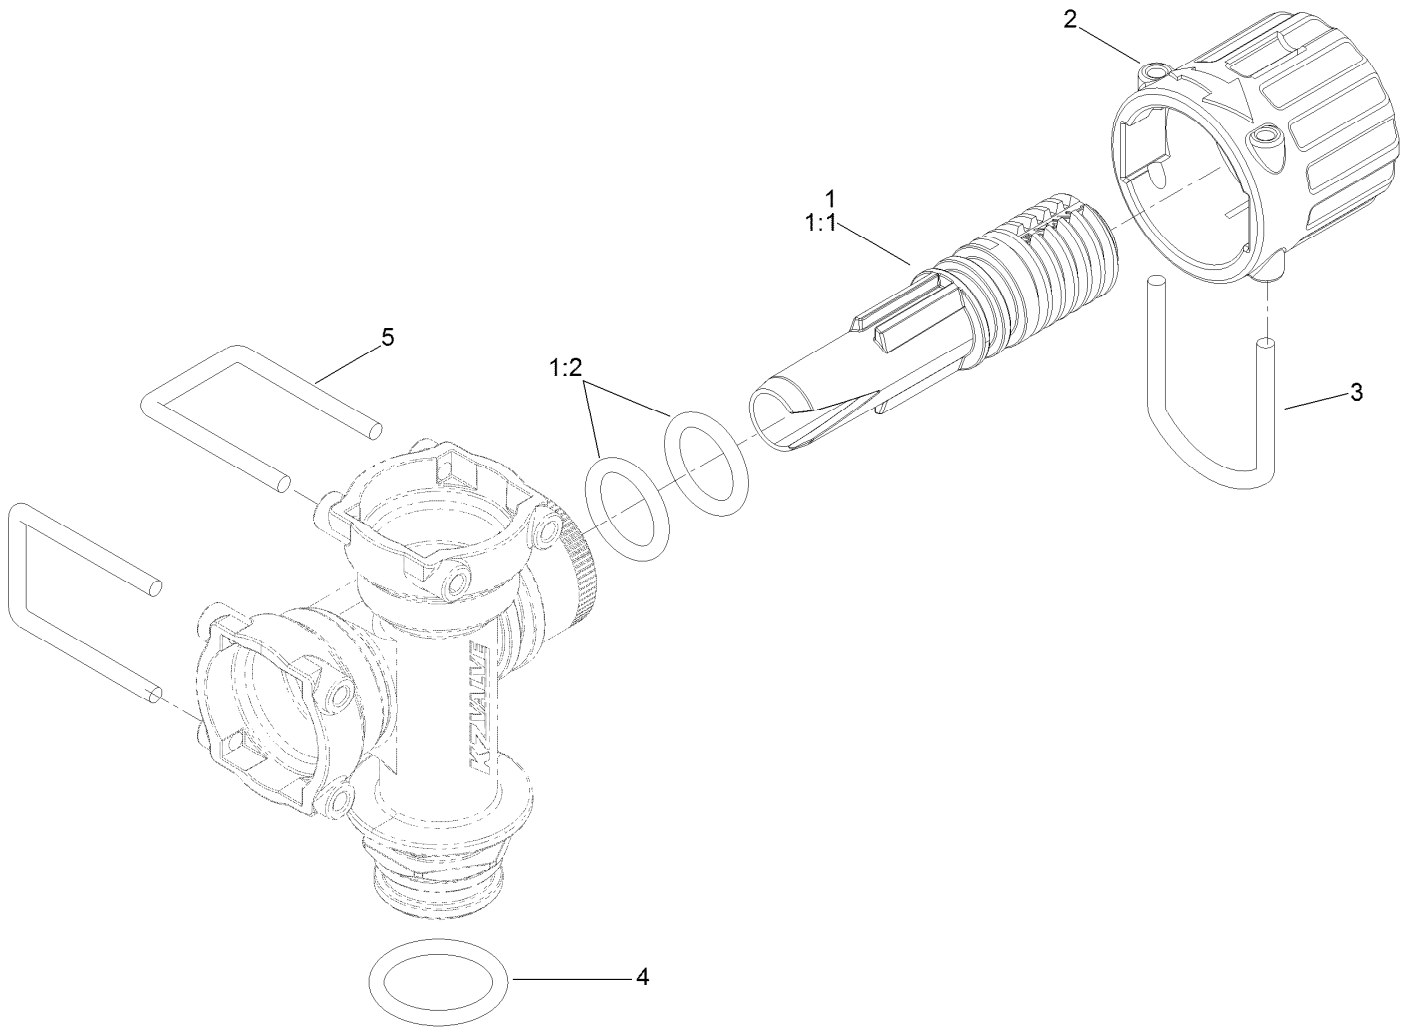

Bypass Valve Assembly No. 127-9805

<i>Ref.</i>	<i>Part Number</i>	<i>Qty.</i>	<i>Description</i>
1	131-0298	1	Bypass Needle Kit
1:1	127-1182	1	Needle-Bypass
1:2	127-1181	2	Oring-Bypass Needle
2	127-1180	1	Knob-Bypass
3	127-1179	1	Fork-Bypass Knob
4	127-1187	1	O-Ring, Endcap
5	127-1175	2	Fork