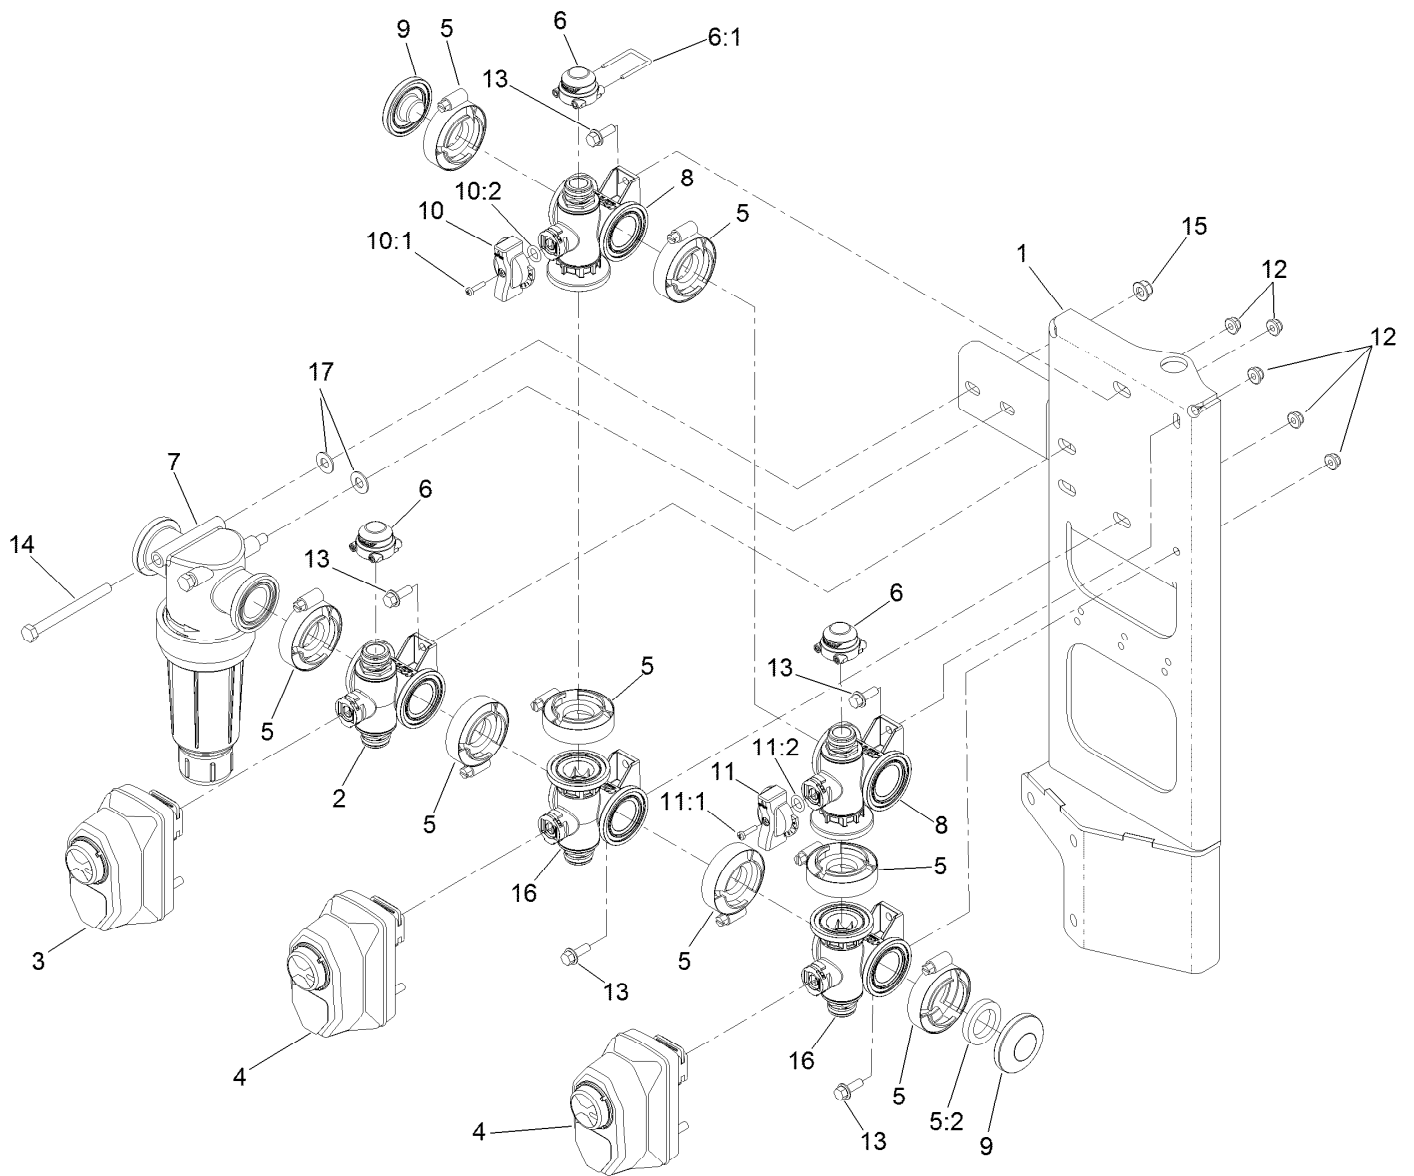

Agitation Valve Assembly

<i>Ref.</i>	<i>Part Number</i>	<i>Qty.</i>	<i>Description</i>	<i>Ref.</i>	<i>Part Number</i>	<i>Qty.</i>	<i>Description</i>
1	137-4292	1	Mount-Valve	10:1	131-0263	1	Screw-Handle
2	127-9804	1	Regulating Valve Body ASM	10:2	127-1197	1	O-Ring-Stem
3	131-3724	1	Actuator Regulating Kit	11	131-0266	1	Master Regulating Handle Kit
4	131-3723	2	Actuator On/Off Kit	11:1	131-0263	1	Screw-Handle
5	127-9829	8	Clamp/Gasket Kit	11:2	127-1197	1	O-Ring-Stem
5:2	127-1145	1	Gasket-Flange	12	104-7201	6	Nut-HF
6	127-9811	3	Fitting-Cap, Female	13	3234-4	6	Screw-HHF
6:1	133-0398	1	Pin-Fork	14	322-22	2	Screw-HH
7	131-3791	1	Filter-Pressure	15	104-8300	2	Nut-HF, NI
8	131-0253	2	Manifold Valve Kit	16	131-7256	2	Manifold Valve Kit
9	127-9815	2	Fitting-Cap	17	107-0279	2	Washer
10	131-0265	1	Agitation Regulating Handle Kit