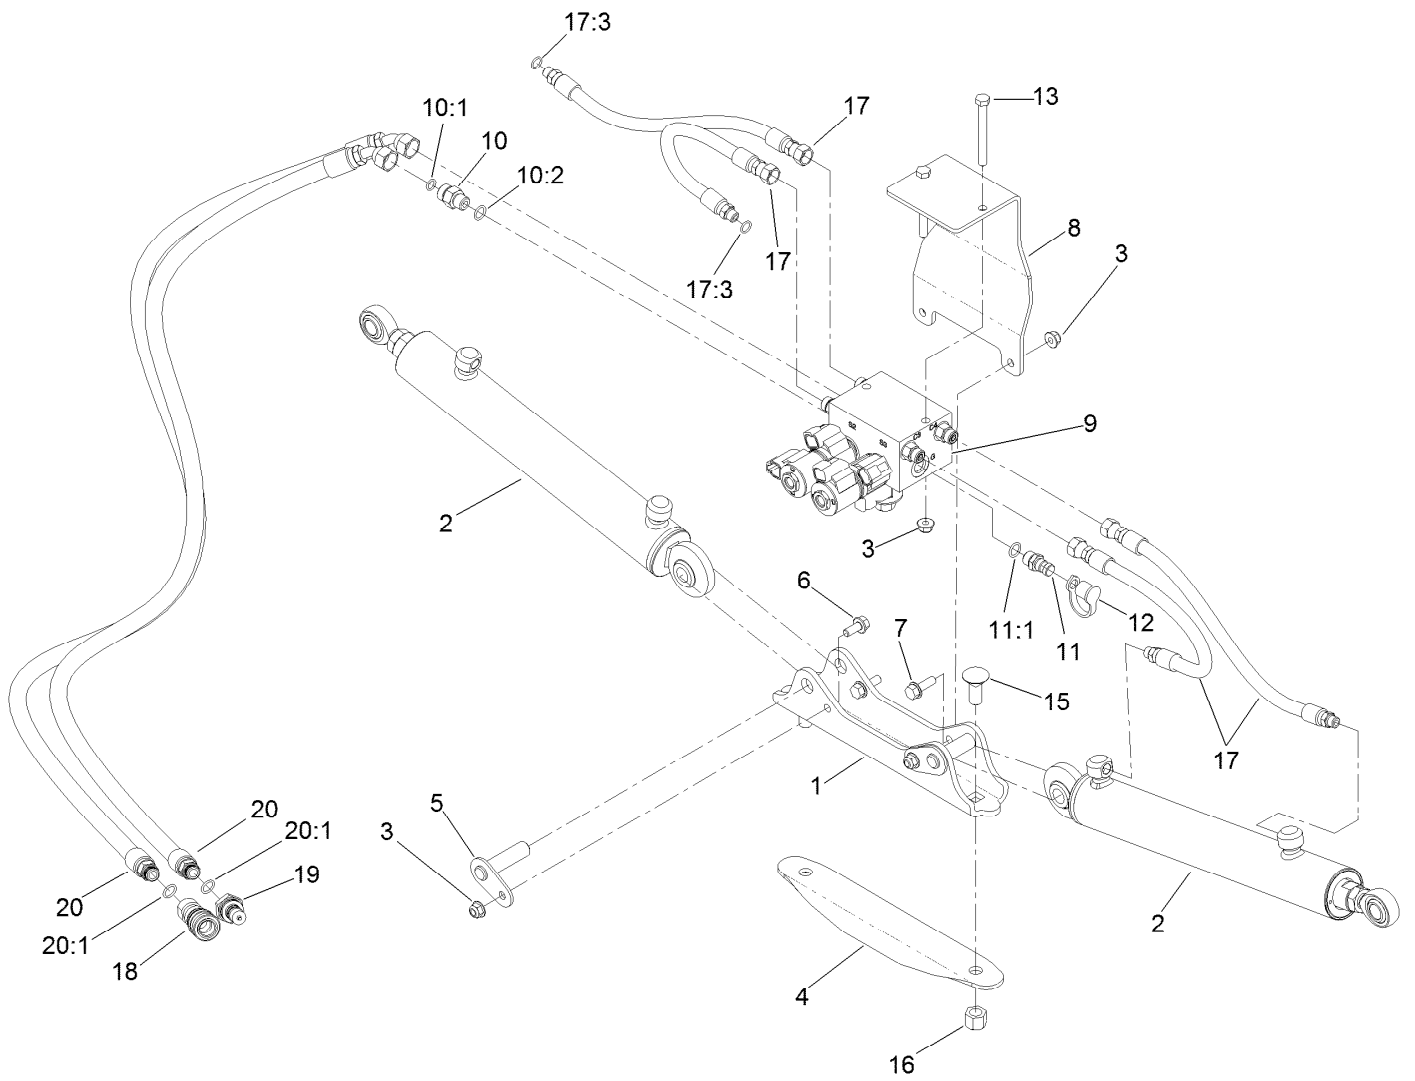

Boom Lift Assembly

Ref.	Part Number	Qty.	Description	Ref.	Part Number	Qty.	Description
1	119-4856-03	1	Plate-Mount, Cylinders	11	59-7410	1	Fitting-Diagnostic
2	117-0701	2	Hydraulic Cylinder ASM	11:1	237-42	1	O-Ring
3	104-8300	6	Nut-HF, NI	12	354-79	1	Cap-Dust
4	131-0297-03	1	Plate-Stiffener, Boom	13	322-14	2	Screw-HH
5	112-7884	2	Pin-Pivot	15	110-5067	2	Screw-CARR
6	110-5053	2	Screw-HHF	16	99-5107	2	Nut-Lock
7	3234-29	2	Screw-HHF	17	119-4859	4	Hose ASM
8	130-8201-03	1	Mount-Valve	17:3	237-78	1	O-Ring
9	136-2400	1	On-Off Boom Lift Valve ASM	18	106-7968	1	Coupler-Quick, Female
10	340-2	2	Fitting-Straight	19	106-7969	1	Coupler-Quick, Male
10:1	237-22	1	O-Ring	20	127-9717	2	Hose ASM
10:2	237-42	1	O-Ring	20:1	237-42	1	O-Ring