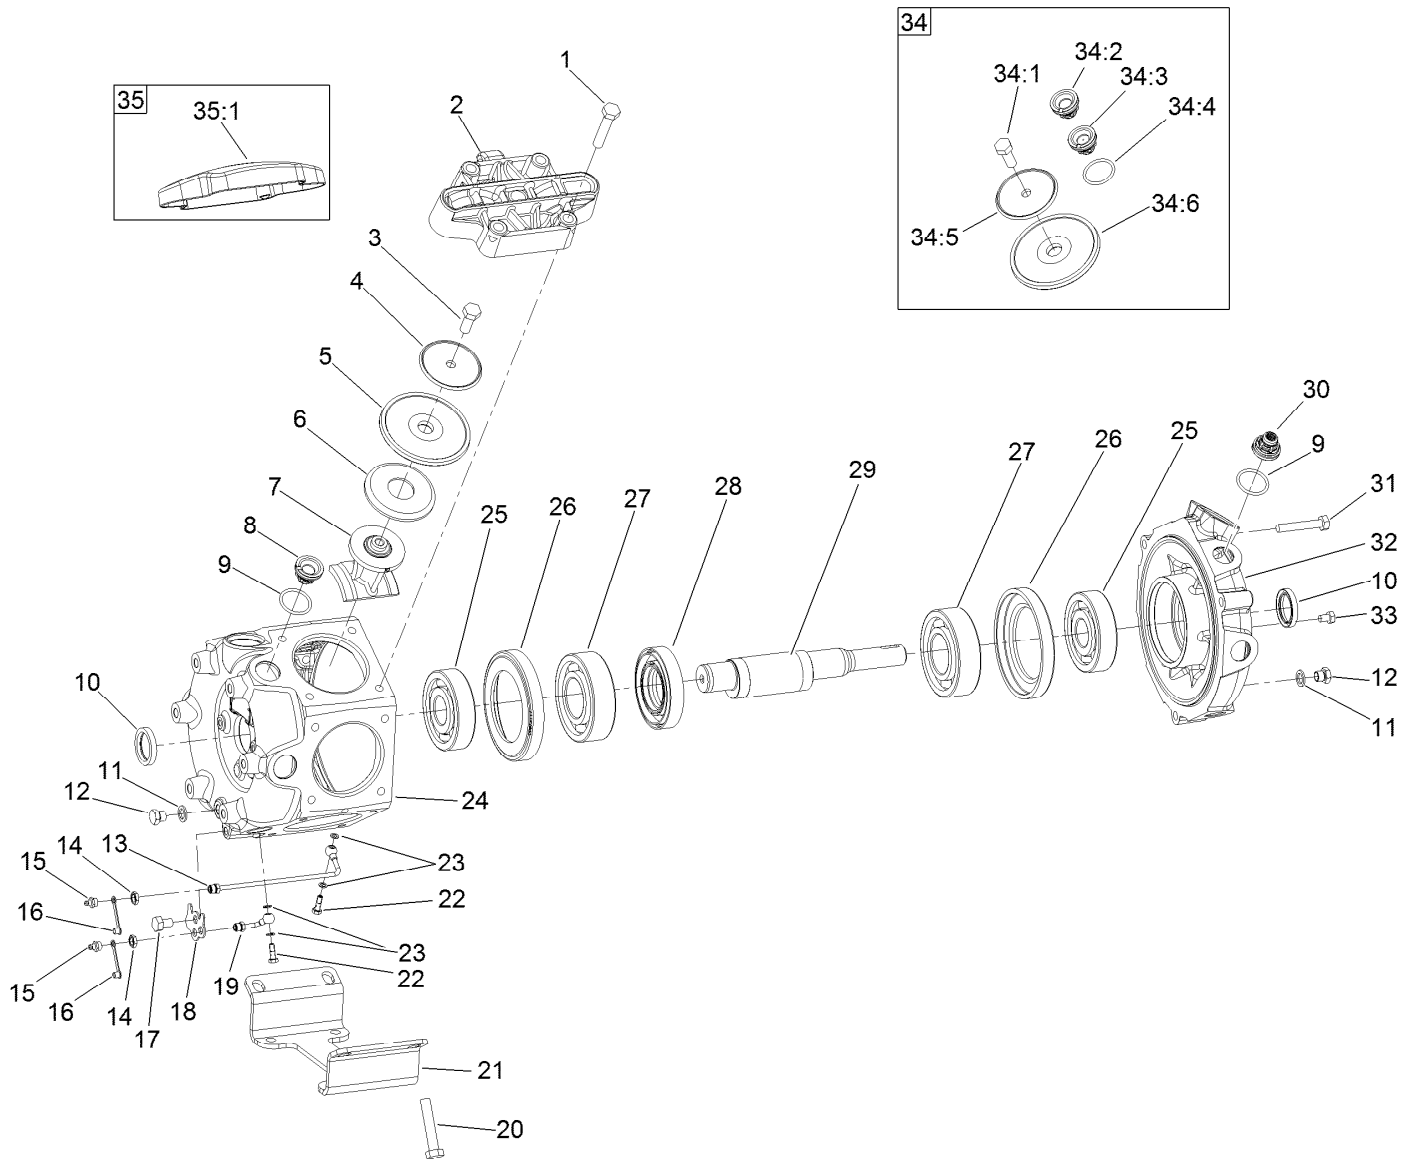

Pump Assembly No. 137-4230

Ref.	Part Number	Qty.	Description	Ref.	Part Number	Qty.	Description
1	120-0773	20	Bolt-Hex	22	133-2830	2	Bolt-Banjo
2	133-2824	6	Cover-Pump, Hardened	23	136-2251	4	Gasket
3	120-0777	6	Bolt-Hex	24	133-2821	1	Housing-Pump, Main
4	120-0778	6	Disc-Diaphragm	25	120-0788	2	Bearing-Ball
5	120-0779	6	Diaphragm	26	133-2820	2	Spacer-Metal
6	120-0780	6	Disc-Backing, Diaphragm	27	120-0791	2	Bearing-Ball
7	120-0781	6	Rod-Connecting	28	133-2827	1	Distance Ring
8	99-0861	10	Valve-Pump	29	133-2825	1	Shaft-Crank
9	100-6651	12	O-Ring	30	120-0793	2	Valve W/Hole
10	120-0783	2	Seal-Oil	31	120-0794	3	Bolt-Hex
11	120-0786	2	Seal	32	133-2822	1	Housing-Pump, Front
12	120-0785	2	Plug	33	120-0784	4	Bolt-Hex
13	133-2877	1	Tube-Banjo, Long	34	120-0796	1	Pump Kit
14	133-2878	2	Nut	34:1	120-0777	6	Bolt-Hex
15	133-2879	2	Nipple-Grease	34:2	99-0861	10	Valve-Pump
16	133-2880	2	Cap-Grease Nipple, Yellow	34:3	120-0793	2	Valve W/Hole
17	136-2252	1	Bolt-Hex	34:4	100-6651	12	O-Ring
18	133-2875	1	Plate-Nipple, Grease	34:5	120-0778	6	Disc-Diaphragm
19	133-2876	1	Tube-Banjo, Short	34:6	120-0779	6	Diaphragm
20	120-0774	4	Bolt-Hex	35	133-2898	1	Pump Head Kit
21	120-0787	1	Foot-Pump	35:1	133-2824	6	Cover-Pump, Hardened