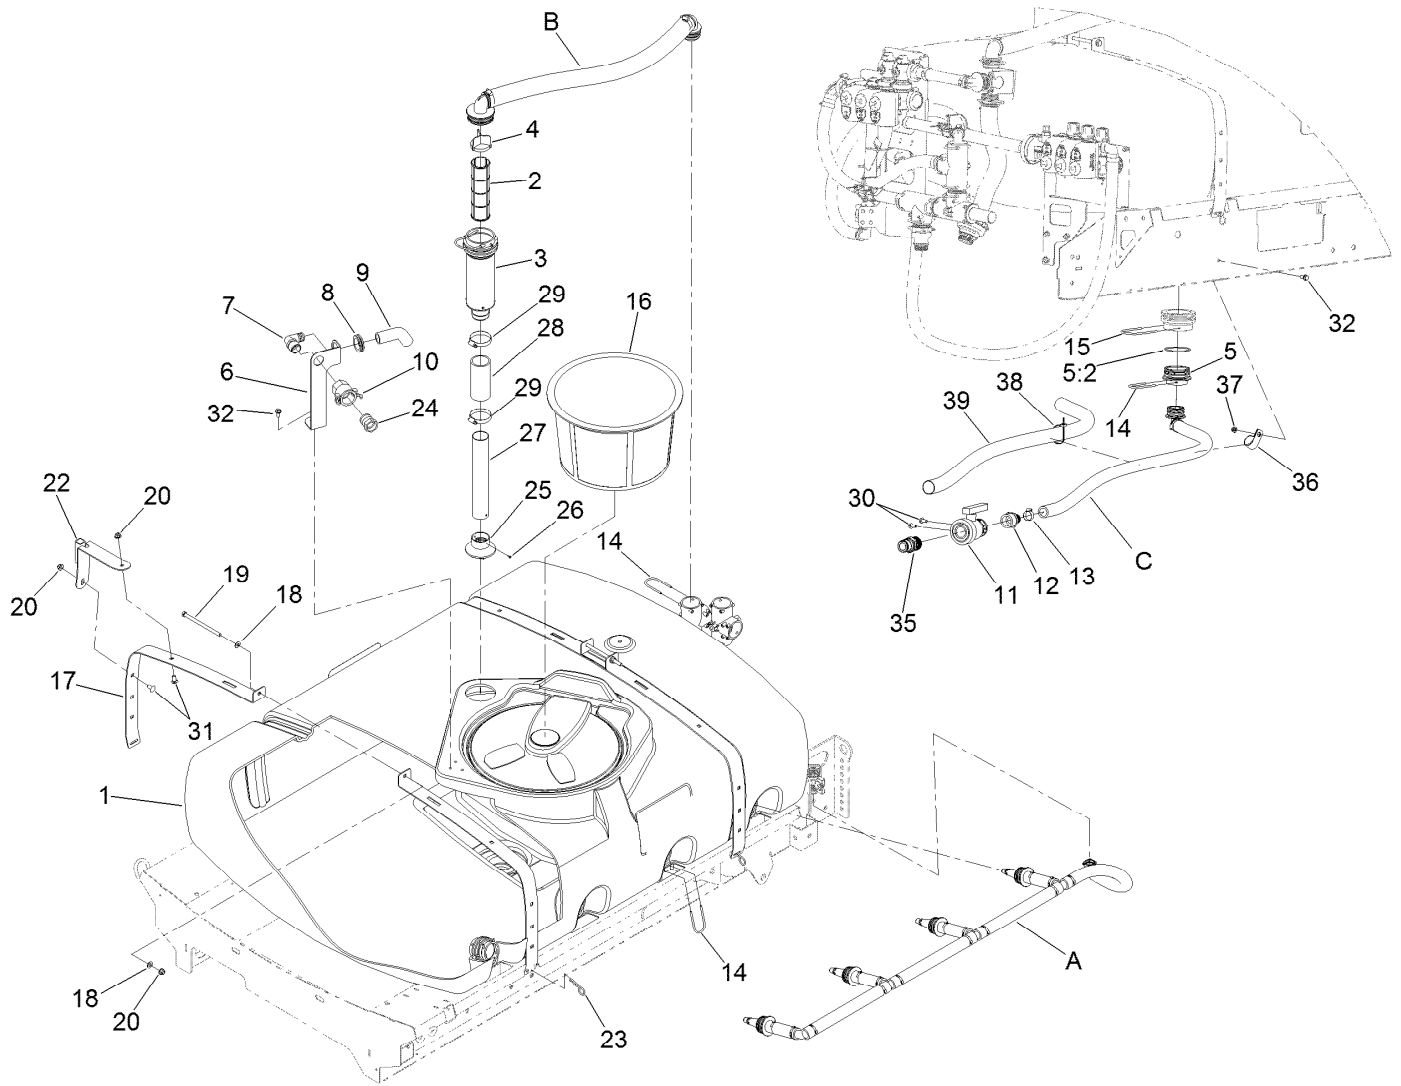

Spray Tank Assembly

Ref.	Part Number	Qty.	Description	Ref.	Part Number	Qty.	Description
1	121-6518	1	200 Gallon Tank ASM	19	323-58	2	Bolt-TAP, HH
2	100-8642	1	Screen-Suction	20	104-8301	4	Nut-HF, NI
3	130-7096	1	Filter ASM	22	127-3920-03	1	Bracket-Storage
4	100-8641	1	Vane-Screen	23	3290-343	4	Pin-Hair
5	117-7928	1	Adapter ASM	24	41316	1	Adapter-Quick
5:2	100-6989	1	O-Ring	25	100-6714	1	Foot-Tube, Suction
6	110-5082-03	1	Bracket-Anti Siphon	26	108-3270	1	Screw-TAP
7	41140	1	Elbow	27	125-8128	1	Tube-Suction
8	110-5090	1	Grommet	28	100-8649	1	Hose-Suction
9	110-5088	1	Hose-Fill	29	2412-130	2	Clamp-Hose
10	100-6779	1	Coupling-Female	30	3234-7	2	Screw-HHF
11	108-0069	1	Valve-Ball	31	3231-21	2	Screw-CARR
12	110-5224	1	Fitting-Barbed, Straight	32	3234-5	2	Screw-HHF
13	2412-34	1	Clamp-Hose	35	132-7787	1	Coupler-Quick
14	100-8635	6	Fork	36	114-9566	1	Clamp-R
15	117-7996	1	Fork	37	104-8300	1	Nut-HF, NI
16	119-9419	1	Basket-Filter	38	3290-378	1	Tie-Cable
17	125-4081-03	4	Band-Tank	39	136-2272	1	Tubing-Convolutd, Slit
18	3256-24	4	Washer-Flat