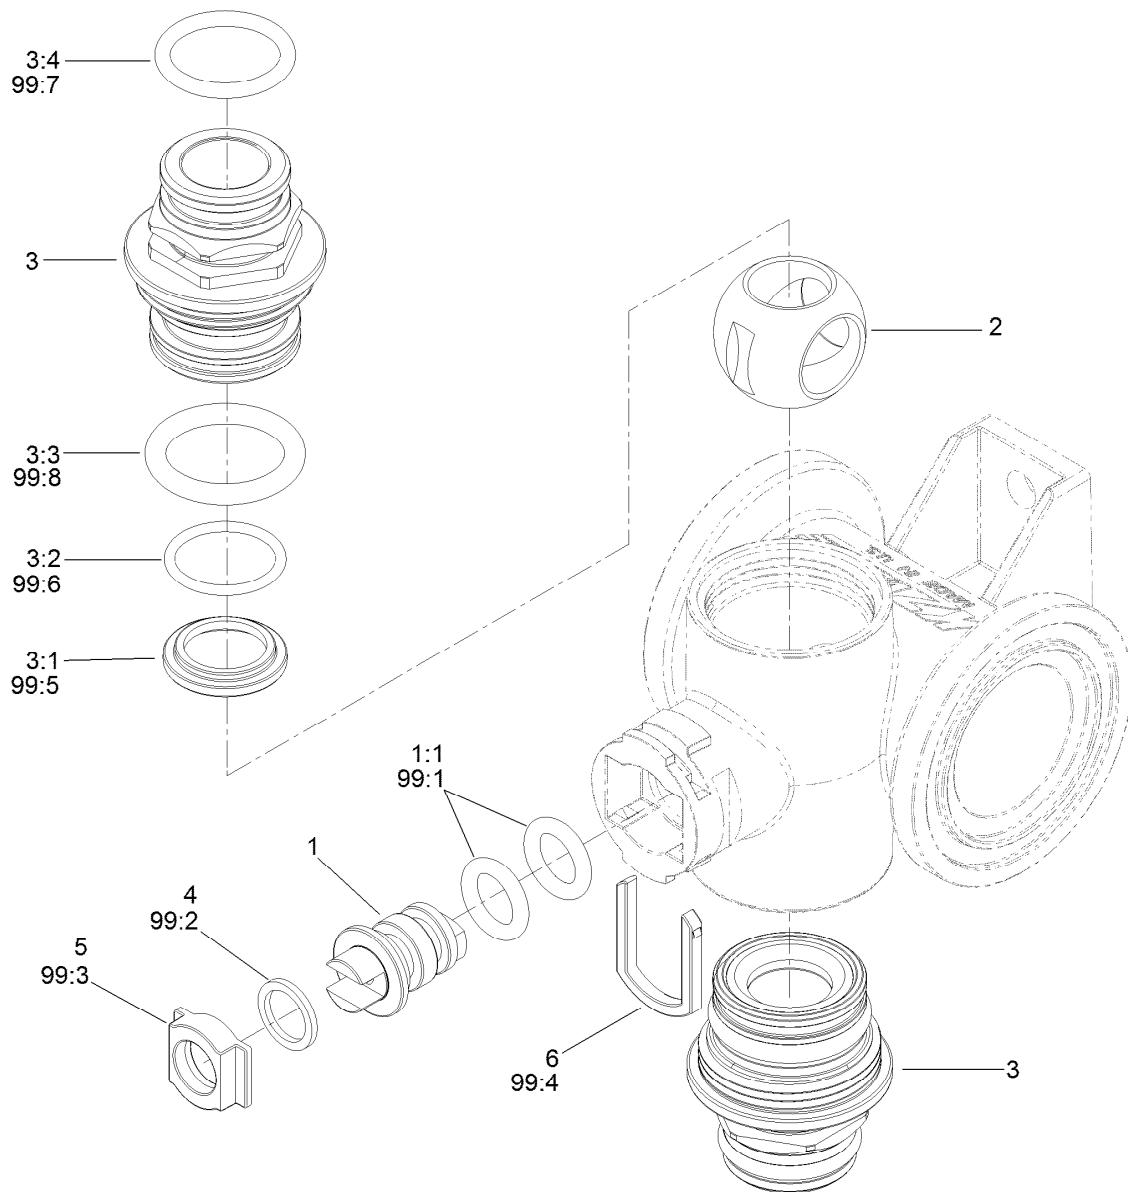

Parts in service assemblies have reference numbers in the form a:b. The a represents the reference number of the entire service assembly and the b represents a sequential number unique to each part within the service assembly.

For example, a wheel assembly might be identified by reference number 6, the tire by 6:1, the valve by 6:2, and the wheel by 6:3. When you order the assembly identified by reference number 6, you receive all parts identified by reference numbers 6:1, 6:2, and 6:3. However, you may also order any part individually. Reference numbers of this type appear in illustration and in parts lists.

● Not illustrated

Item 99:7 not used on this kit.

Manifold Valve Kit No. 131-7256

Ref.	Part Number	Qty.	Description	Ref.	Part Number	Qty.	Description
1	130-8248	1	Valve Stem Kit	7:2	127-1188	1	O-Ring, Seat (Ball)
1:1	127-1197	2	O-Ring-Stem	7:3	127-1189	1	O-Ring, Endcap
2	127-1194	1	Ball-Valve, 3Way	7:4	127-1187	1	O-Ring, Endcap
3	130-8249	1	Endcap Kit	99	130-7304	1	Valve Repair Kit ●
3:1	127-1192	1	Seat-Ball	99:1	127-1197	2	O-Ring-Stem
3:2	127-1188	1	O-Ring, Seat (Ball)	99:2	127-1196	2	Washer-Stem, Valve
3:3	127-1189	1	O-Ring, Endcap	99:3	127-1195	1	Seat-Stem, Valve
4	127-1196	1	Washer-Stem, Valve	99:4	127-1190	1	Fork-Stem, Valve
5	127-1195	1	Seat-Stem, Valve	99:5	127-1192	2	Seat-Ball
6	127-1190	1	Fork-Stem, Valve	99:6	127-1188	2	O-Ring, Seat (Ball)
7	130-7317	1	Endcap Kit	99:7	127-1187	2	O-Ring, Endcap
7:1	127-1192	1	Seat-Ball	99:8	127-1189	2	O-Ring, Endcap

● Not illustrated

Section Valve Manifold Assembly

Ref.	Part Number	Qty.	Description
1	131-0258	1	Mount-Valves, Boom
2	127-9803	3	On/Off Manifold Valve Kit
3	131-3723	3	Actuator On/Off Kit
4	127-9829	4	Clamp/Gasket Kit
4:2	127-1145	1	Gasket-Flange
5	127-1185	1	Fitting-Cap, Port
6	127-9805	3	Bypass Valve ASM
7	127-9810	1	Male Cap Fitting Kit
7:2	127-1187	1	O-Ring, Endcap
8	127-1144	1	Fitting-Adapter
9	3234-4	4	Screw-HHF
10	104-7201	4	Nut-HF
11	131-3709	1	Coupler