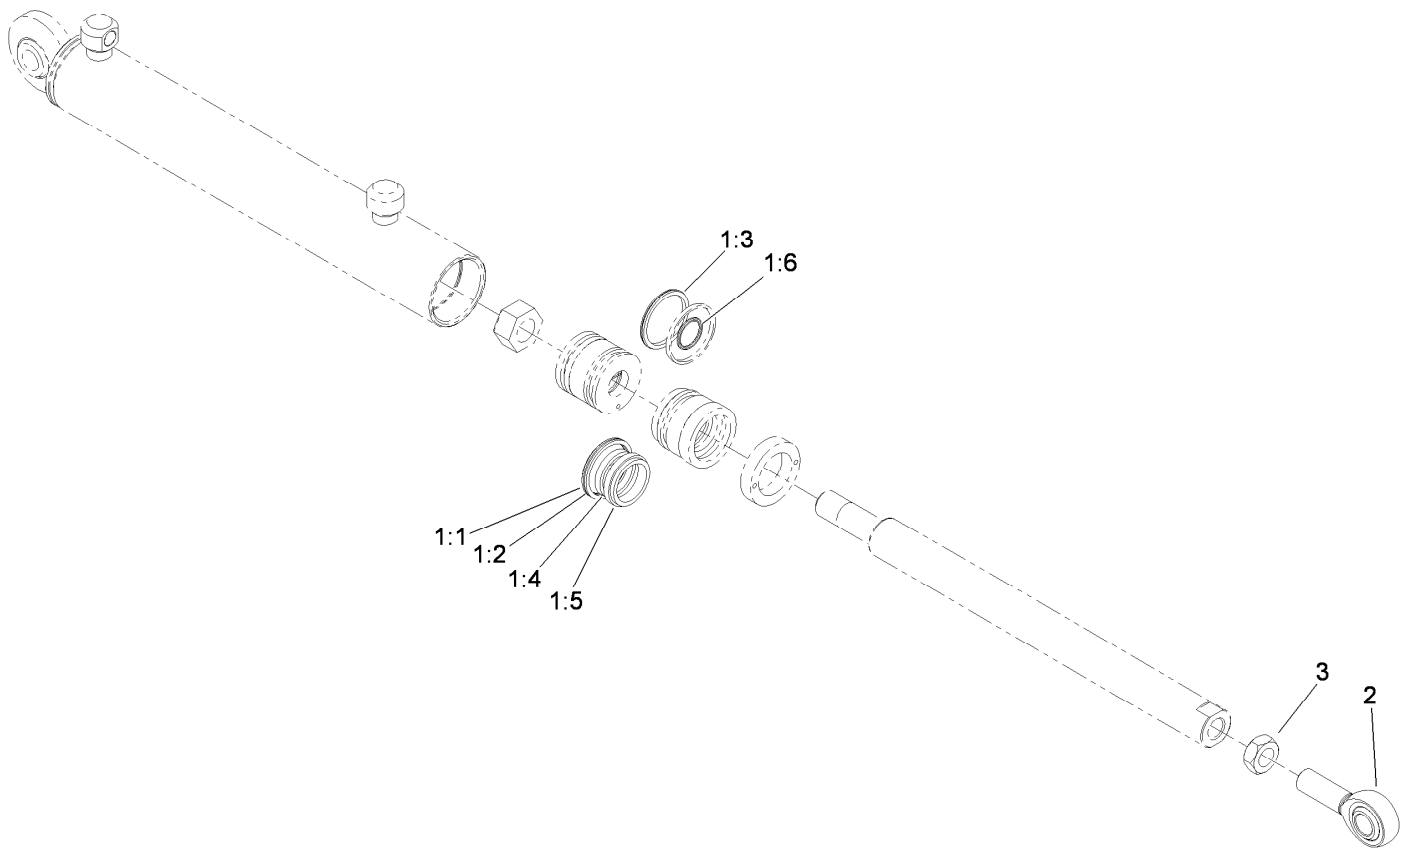

Parts in service assemblies have reference numbers in the form a:b. The a represents the reference number of the entire service assembly and the b represents a sequential number unique to each part within the service assembly.

Reference **Spray Tank Assembly** page and **Spray Tank Valve Assembly** page for hose locations and orientation

Hose Assembly (continued)

Ref.	Part Number	Qty.	Description	Ref.	Part Number	Qty.	Description
9:4	2412-34	2	Clamp-Hose	11:3:1	133-0398	1	Pin-Fork
10	125-0643	1	Lower Suction Hose ASM	11:4	2412-34	2	Clamp-Hose
10:1	117-7965	1	Hosebarb ASM	12	132-4332	1	Hose-Master
10:1:1	100-6989	1	O-Ring	12:2	107-8704	1	Hosebarb
10:2	117-7982	1	Hosebarb ASM	12:3	131-0213	1	90 DEG Barb Fitting Kit
10:2:2	100-8637	1	O-Ring	12:3:1	133-0398	1	Pin-Fork
10:4	41327	2	Clamp-Hose	12:4	2412-34	2	Clamp-Hose
11	132-4330	1	Hose-Regulating	13	132-4326	1	Hose-Agitation, Supply
11:2	106-4932	1	Hosebarb-Straight	13:2	127-9806	2	Fitting Kit
11:2:1	100-8637	1	O-Ring	13:2:1	133-0398	1	Pin-Fork
11:3	127-9806	1	Fitting Kit	13:3	2412-34	2	Clamp-Hose

Boom Lift Assembly

Ref.	Part Number	Qty.	Description	Ref.	Part Number	Qty.	Description
1	119-4856-03	1	Plate-Mount, Cylinders	11	59-7410	1	Fitting-Diagnostic
2	117-0701	2	Hydraulic Cylinder ASM	11:1	237-42	1	O-Ring
3	104-8300	6	Nut-HF, NI	12	354-79	1	Cap-Dust
4	131-0297-03	1	Plate-Stiffener, Boom	13	322-14	2	Screw-HH
5	112-7884	2	Pin-Pivot	15	110-5067	2	Screw-CARR
6	110-5053	2	Screw-HHF	16	99-5107	2	Nut-Lock
7	3234-29	2	Screw-HHF	17	119-4859	4	Hose ASM
8	130-8201-03	1	Mount-Valve	17:3	237-78	1	O-Ring
9	136-2400	1	On-Off Boom Lift Valve ASM	18	106-7968	1	Coupler-Quick, Female
10	340-2	2	Fitting-Straight	19	106-7969	1	Coupler-Quick, Male
10:1	237-22	1	O-Ring	20	127-9717	2	Hose ASM
10:2	237-42	1	O-Ring	20:1	237-42	1	O-Ring