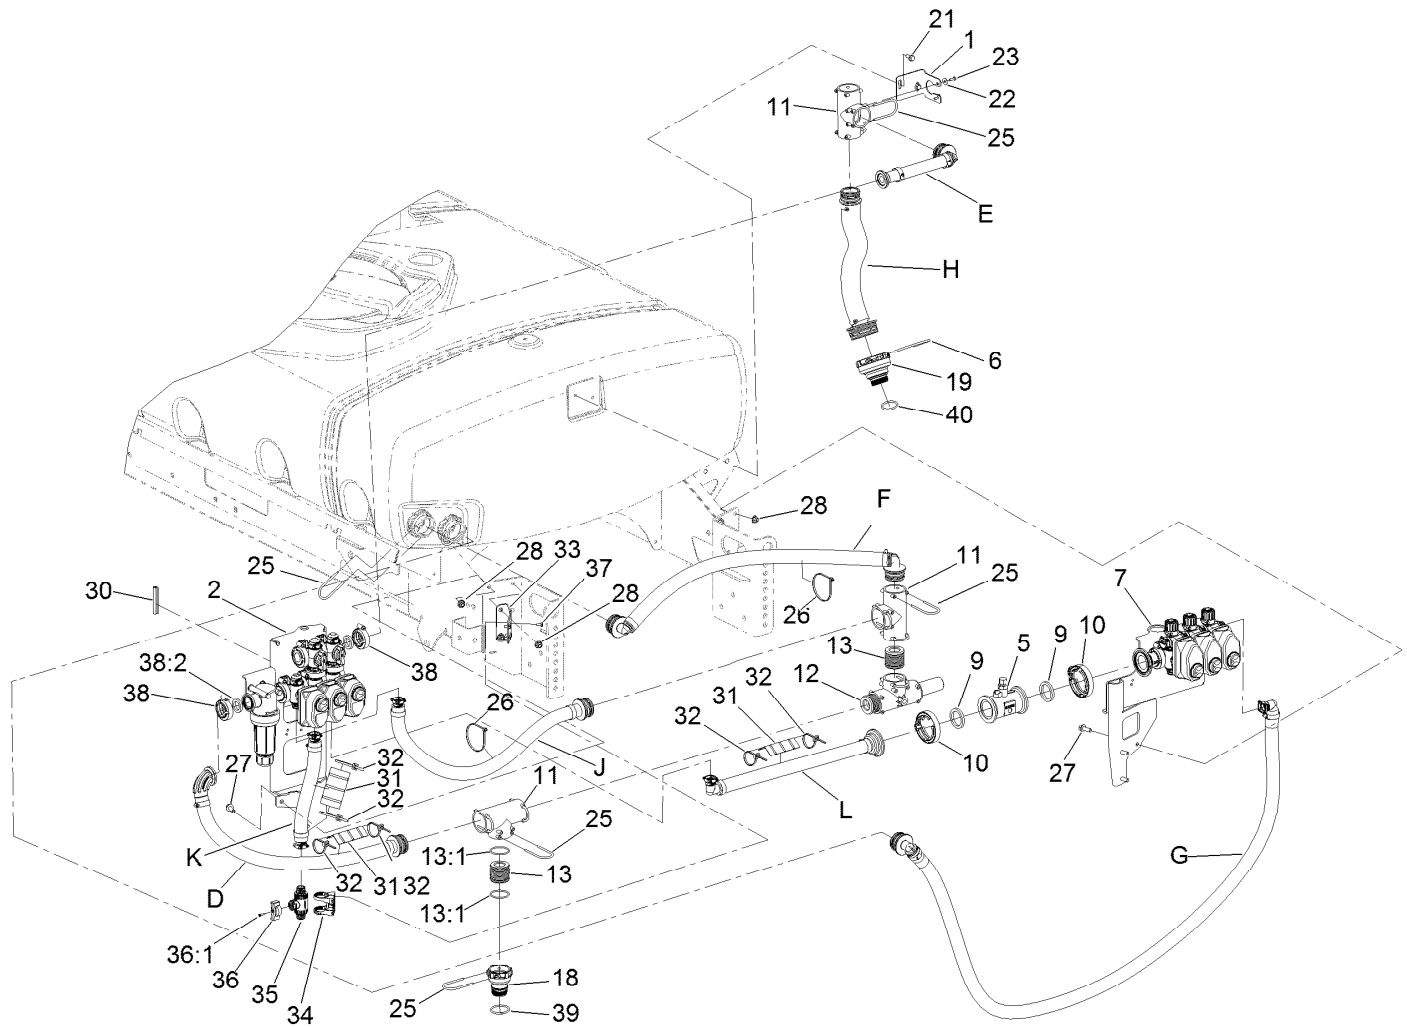

Spray Valve Assembly

Ref.	Part Number	Qty.	Description	Ref.	Part Number	Qty.	Description
1	131-3704	1	Bracket-Fitting, Tee	26	3290-379	2	Tie-Cable
2		1	Agitation Manifold ASM ●	27	3234-42	6	Screw-HHF
5	106-1038	1	Flow Meter ASM	28	104-8301	6	Nut-HF, NI
6	117-7996	1	Fork	30	131-9636	1	Trim-Manifold, Agitation
7		1	Section Valve Manifold ASM	31	AU112950	3	Protector-Hose
				32	3290-378	6	Tie-Cable
9	104-9090	2	Gasket	33	132-4325-03	1	Mount-Bracket, Agitation
10	104-9089	2	Clamp-Screw, Worm	34	132-4302	1	Mount-Valve
11	100-6704	3	Tee	35	131-0249	1	On/Off 2-Way Valve Kit
12	117-7874	1	Relief Valve ASM	36	131-0264	1	Agitation Throttling Handle Kit
13	106-4947	2	Connector	36:1	131-0263	1	Screw-Handle
13:1	100-8637	2	O-Ring	37	33113-012	4	Screw-HH
18	133-2881	1	Fitting	38	127-9829	2	Clamp/Gasket Kit
19	133-2883	1	Fitting	39	133-2882	1	O-Ring
21	3234-47	2	Screw-HHF	40	133-2884	1	O-Ring
22	3256-61	2	Washer-Flat				
23	32144-32	2	Screw				
25	100-8635	12	Fork				

● Not serviced separately