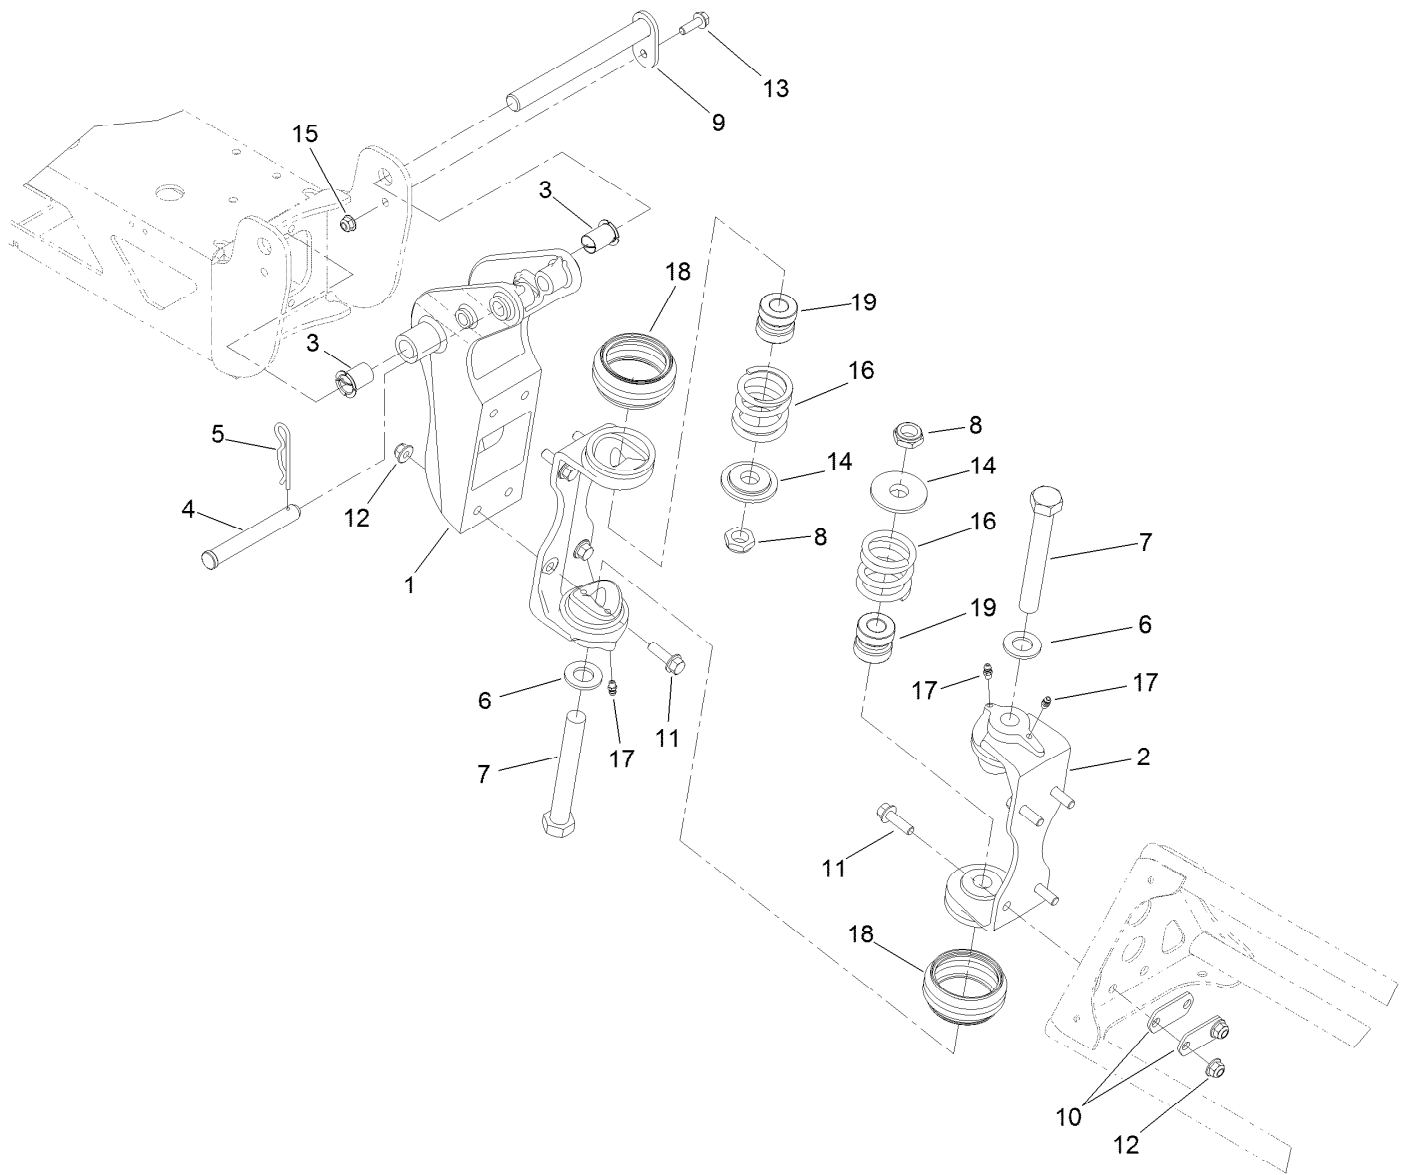

Boom Mounting Assembly

<i>Ref.</i>	<i>Part Number</i>	<i>Qty.</i>	<i>Description</i>	<i>Ref.</i>	<i>Part Number</i>	<i>Qty.</i>	<i>Description</i>
1	119-4993-03	2	Bracket-Pivot	11	110-5050	16	Screw-HHF
2	108-3471-03	4	Hinge	12	104-8301	16	Nut-HF, NI
3	100-8541	4	Bushing-A Arm	13	108-3748	2	Screw-HHF
4	108-3436	2	Pin-Clevis	14	108-3444	4	Retainer-Spring
5	3290-468	2	Pin-Cotter	15	104-8300	2	Nut-HF, NI
6	110-5054	4	Washer-Flat	16	108-3440	4	Spring-Breakaway, Boom
7	108-3738	4	Screw-HH	17	302-5	8	Fitting-Grease
8	3296-15	4	Nut-Lock, NI	18	108-3459	4	Boot-Hinge
9	108-3419	2	Pivot Pin ASM	19	120-8541	4	Dampener-Hinge
10	108-3605	8	Plate-Backing