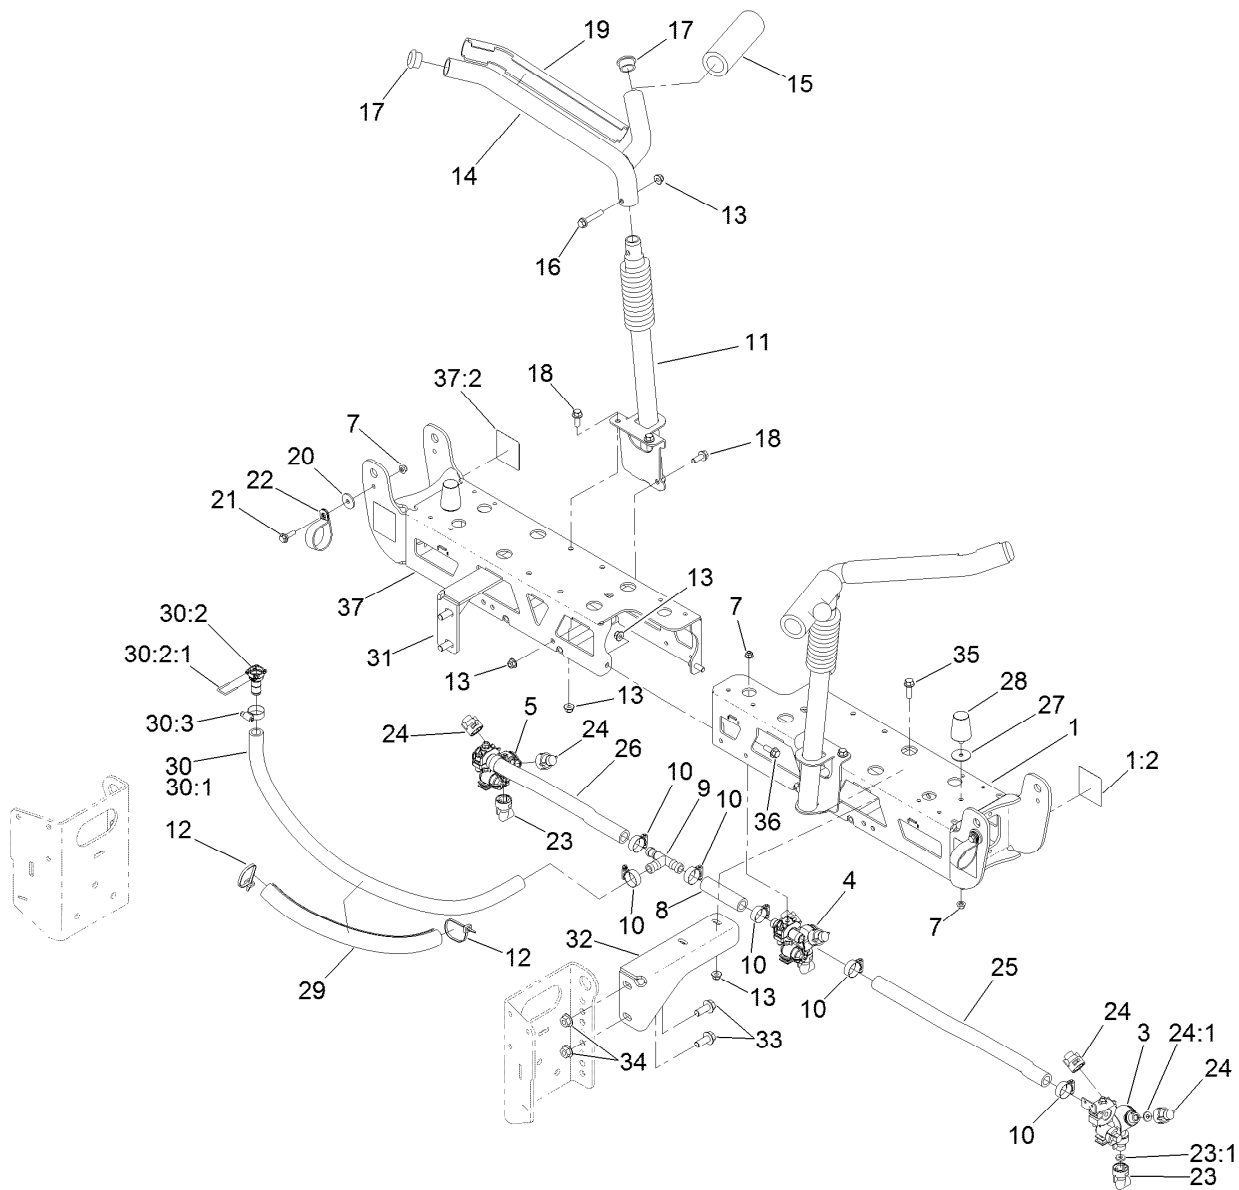

Center Boom Assembly

Ref.	Part Number	Qty.	Description	Ref.	Part Number	Qty.	Description
1	136-0381	1	Boom-LH	22	114-9566	2	Clamp-R
1:2	120-0617	2	Decal-Warning, Pinch, Crush	23	95-9186	3	Cap
3	108-3725	1	LH Single Body Turret ASM	23:1	40998	1	Seat-Gasket
4	108-3727	1	Double Turret Body ASM	24	95-9187	6	Cap-Blank
5	108-3726	1	RH Single Body Turret ASM	24:1	40998	1	Seat-Gasket
7	104-8300	7	Nut-HF, NI	25	108-3735	1	Hose-Boom, Center (LH)
8	108-3717	1	Hose-Boom	26	108-3718	1	Hose-Boom, Center (RH)
9	108-3439	1	Tee	27	3256-68	2	Washer-Flat
10	2412-129	7	Clamp-Hose	28	110-5070	2	Bumper
11	130-8238-03	2	Lower Cradle ASM	29	127-3923	1	Conduit-Convolved
12	3290-378	2	Tie-Cable	30	132-4335	1	Hose-Center Boom
13	104-8301	14	Nut-HF, NI	30:1	127-9770	1	Hose-Shutoff
14	108-3476-03	2	Cradle-Upper	30:2	127-9807	1	Straight Fitting Kit
15	108-3457	2	Spacer	30:2:1	133-0398	1	Pin-Fork
16	108-3742	2	Screw-HHF	30:3	2412-129	1	Clamp-Hose
17	108-3489	4	Cap-Tube	31	127-8955-03	1	Mount-Boom
18	110-5052	6	Screw-HHF	32	127-8956-03	1	Mount-Boom
19	108-3495	2	Cover-Slide	33	110-5057	4	Capscrew-HHF
20	108-3743	2	Washer	34	108-3745	4	Nut-HHF, Whiz
21	108-3744	2	Screw-Shoulder	35	110-5050	4	Screw-HHF
				36	3234-42	2	Screw-HHF