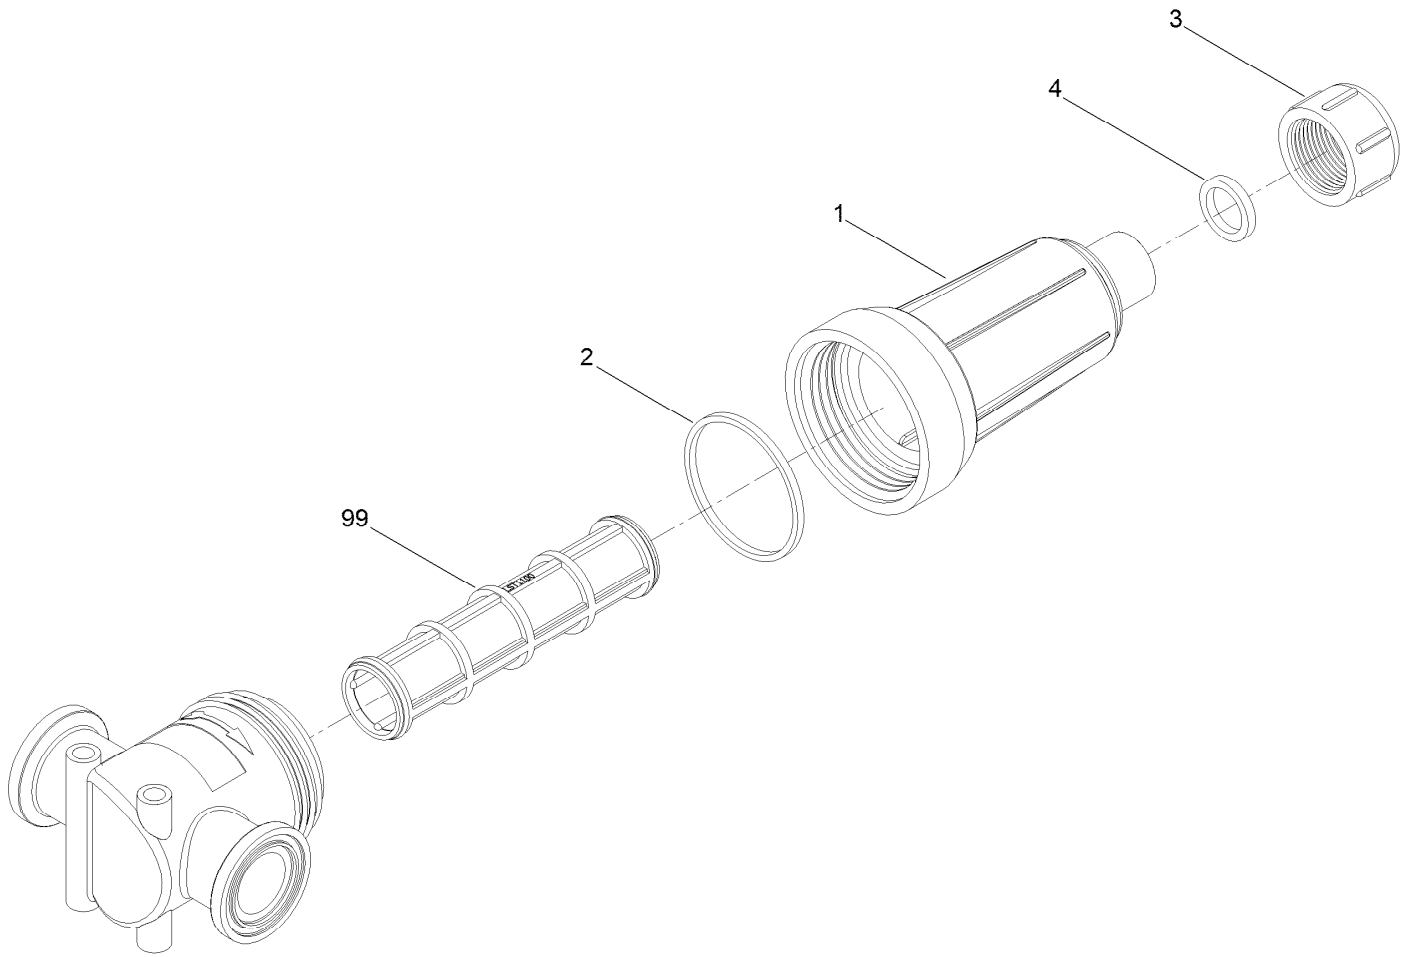

Pressure Filter Assembly No. 131-3791

<i>Ref.</i>	<i>Part Number</i>	<i>Qty.</i>	<i>Description</i>
1	136-0397	1	Bowl-Strainer
2	136-0398	1	Rubber-Gasket
3	136-0410	1	Strainer Cap
4	136-0399	1	Rubber-Gasket
99	133-0384	1	Screen-Teejet, 30 Mesh
99	133-0385	1	Screen-Teejet, 50 Mesh
99	133-0386	1	Screen-Teejet, 80 Mesh
99	133-0387	1	Screen-Teejet, 100 Mesh