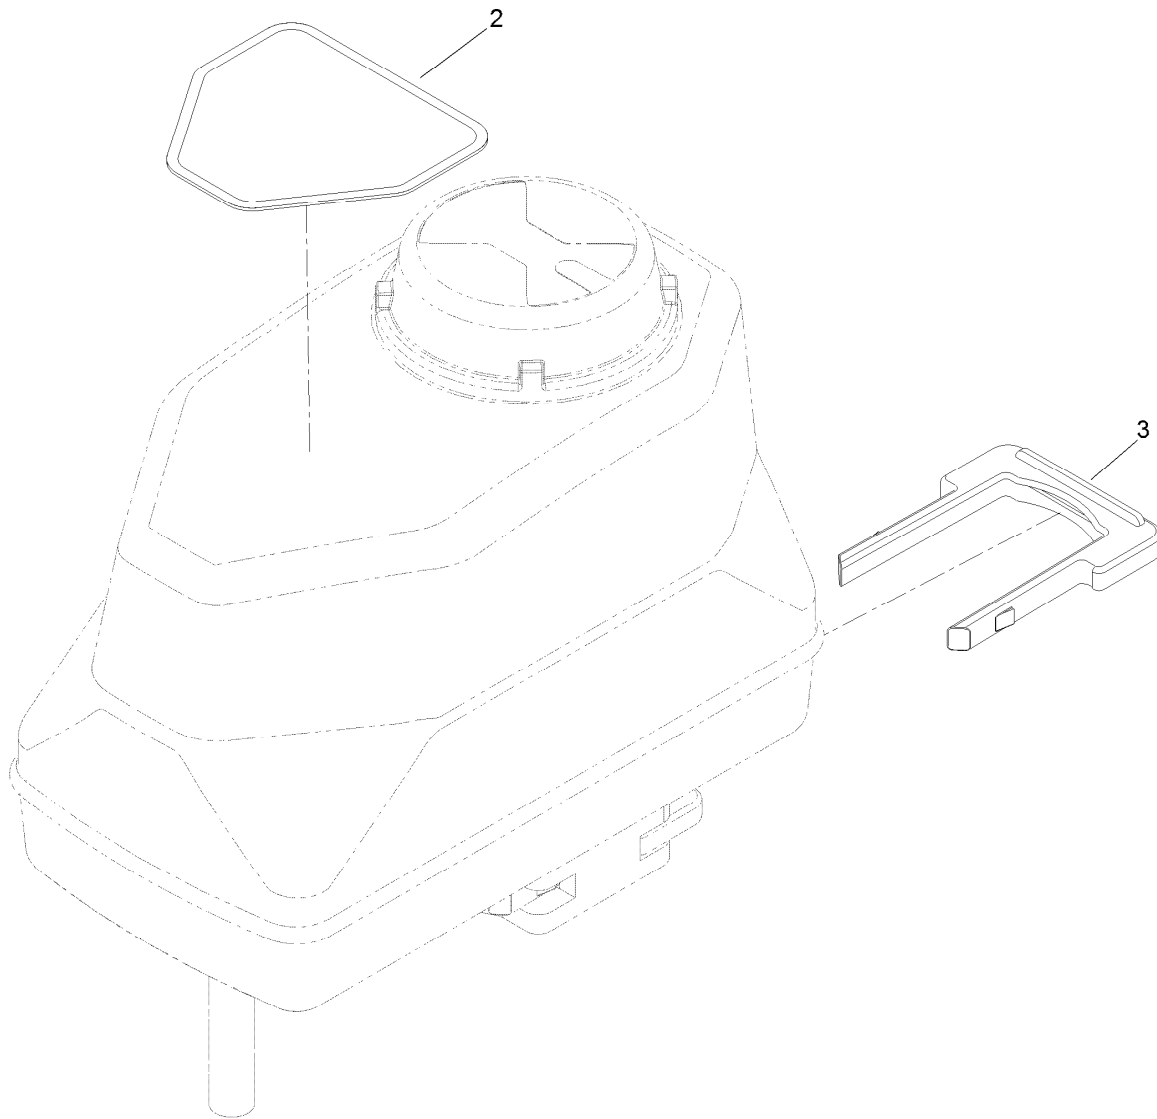

Actuator Regulating Valve Kit No. 131-3724

<i>Ref.</i>	<i>Part Number</i>	<i>Qty.</i>	<i>Description</i>
2	127-6984	1	Decal-Valve, Regulating
3	130-7301	1	Hairpin-Actuator