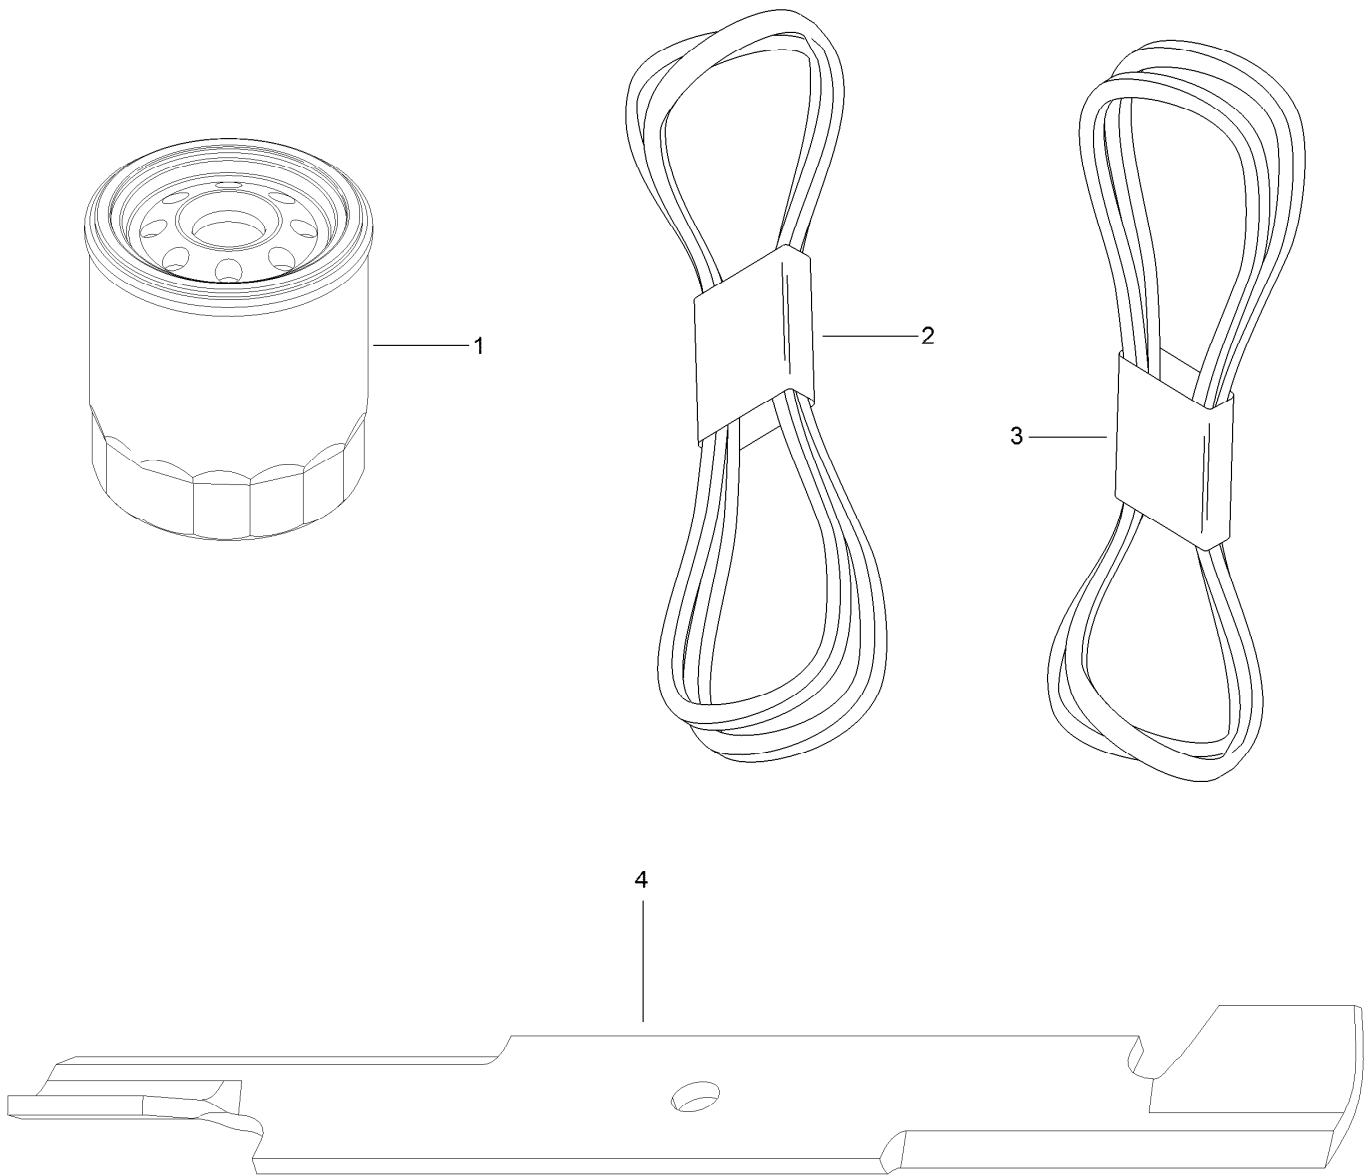

**Count on it.**

**Parts Catalog**

**MVP Belt and Blade Kit**

**TITAN® HD 1500 or 2000 Series Riding  
Mower with 60in Deck**

**Model No. 135-2254**

## MVP Belt and Blade Kit Assembly No. 135-2254

<i>Ref.</i>	<i>Part Number</i>	<i>Qty.</i>	<i>Description</i>
1	109-3321	2	Element-Oil Filter, HYD
2	126-5993	1	Belt-V
3	135-1873	1	Belt-Deck Drive
4	133-2127	3	Blade-Rotary, 20.5In (Hi Flow)