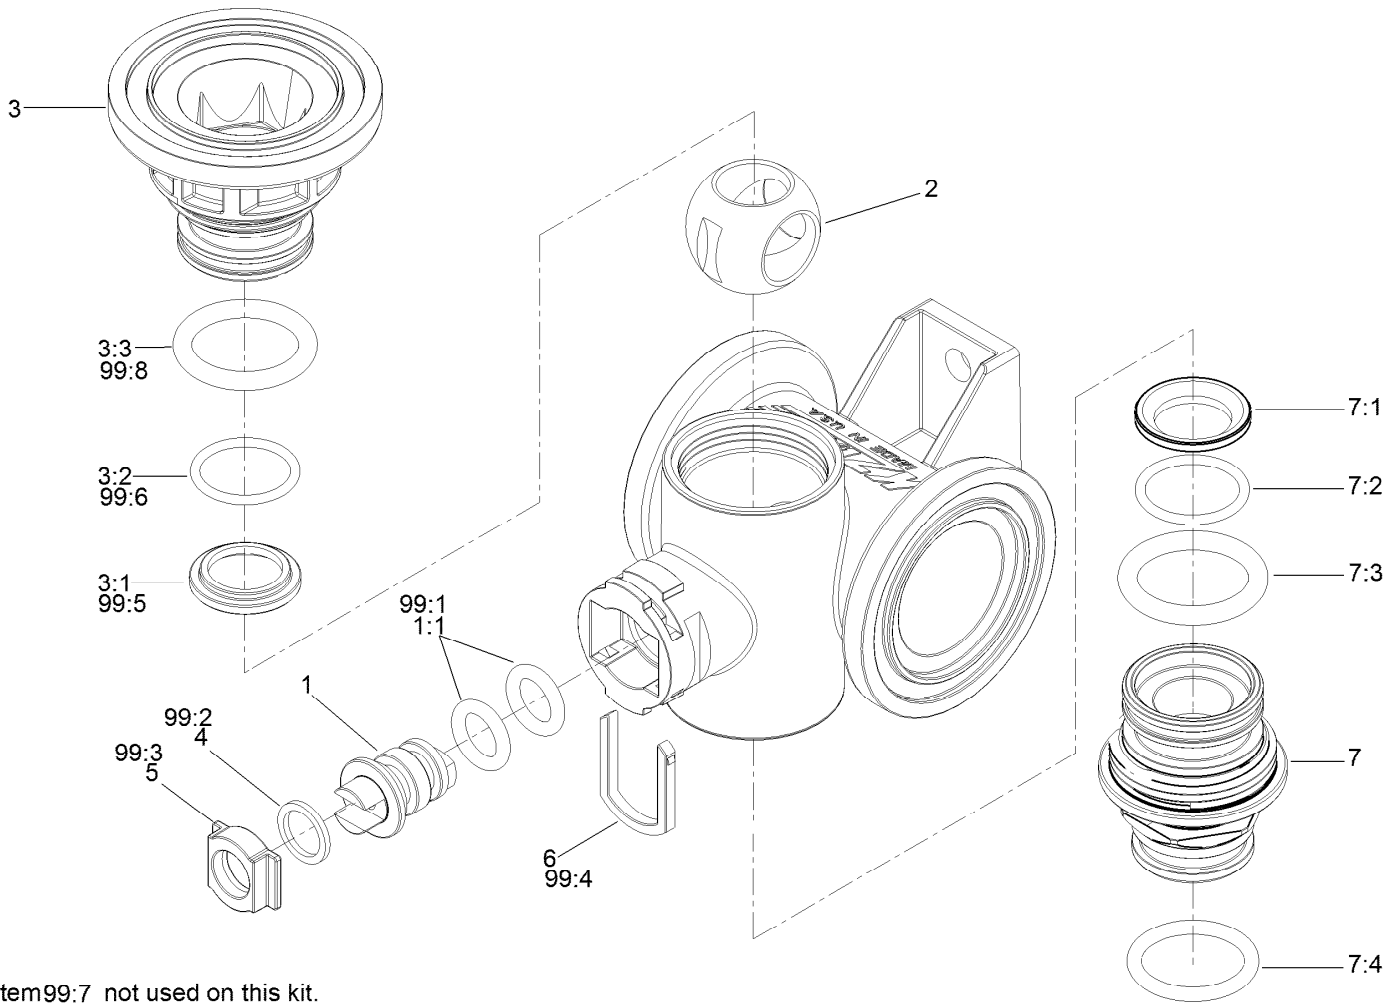

Manifold Valve Kit No. 131-0253

<i>Ref.</i>	<i>Part Number</i>	<i>Qty.</i>	<i>Description</i>	<i>Ref.</i>	<i>Part Number</i>	<i>Qty.</i>	<i>Description</i>
1	130-8248	1	Valve Stem Kit	5	127-1196	1	Washer-Stem, Valve
1:1	127-1197	2	O-Ring-Stem	6	127-1195	1	Seat-Stem, Valve
2	127-1113	1	Ball-V	7	127-1190	1	Fork-Stem, Valve
3	130-7317	1	Endcap Kit	99	130-7304	1	Valve Repair Kit ●
3:1	127-1192	1	Seat-Ball	99:1	127-1197	2	O-Ring-Stem
3:2	127-1188	1	O-Ring, Seat (Ball)	99:2	127-1196	2	Washer-Stem, Valve
3:3	127-1189	1	O-Ring, Endcap	99:3	127-1195	1	Seat-Stem, Valve
3:4	127-1187	1	O-Ring, Endcap	99:4	127-1190	1	Fork-Stem, Valve
4	130-8249	1	Endcap Kit	99:5	127-1192	2	Seat-Ball
4:1	127-1192	1	Seat-Ball	99:6	127-1188	2	O-Ring, Seat (Ball)
4:2	127-1188	1	O-Ring, Seat (Ball)	99:7	127-1187	2	O-Ring, Endcap
4:3	127-1189	1	O-Ring, Endcap	99:8	127-1189	2	O-Ring, Endcap

● Not illustrated

2 Way Valve On/Off Assembly No. 131-0250

Ref.	Part Number	Qty.	Description
1	130-8248	1	Vavle Stem Kit
1:1	127-1197	2	O-Ring-Stem
2	131-0252	1	Ball-2-Way
3	130-8249	1	Endcap Kit
3:1	127-1192	1	Seat-Ball
3:2	127-1188	1	O-Ring, Seat (Ball)
3:3	127-1189	1	O-Ring, Endcap
4	130-7317	1	Endcap Kit
4:1	127-1192	1	Seat-Ball
4:2	127-1188	1	O-Ring, Seat (Ball)
4:3	127-1189	1	O-Ring, Endcap
4:4	127-1187	1	O-Ring, Endcap
5	127-1196	1	Washer-Stem, Valve
6	127-1195	1	Seat-Stem, Valve
7	127-1190	1	Fork-Stem, Valve