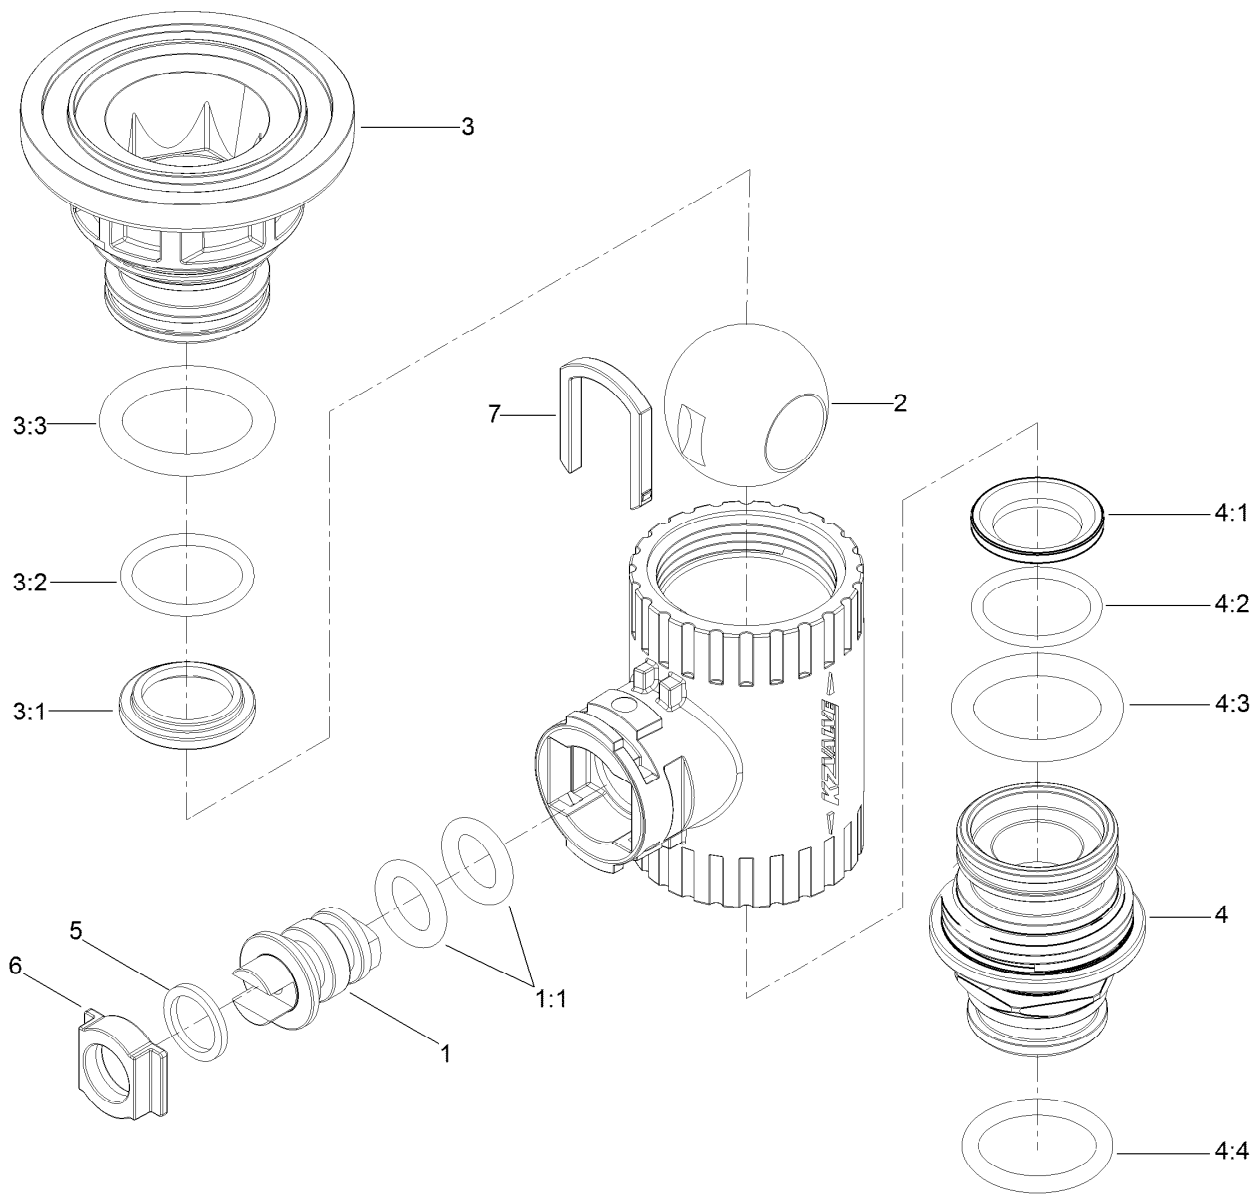

Parts in service assemblies have reference numbers in the form a:b. The a represents the reference number of the entire service assembly and the b represents a sequential number unique to each part within the service assembly.

● Not illustrated

2 Way Valve On/Off Assembly No. 131-0250

Ref.	Part Number	Qty.	Description
1	130-8248	1	Vavle Stem Kit
1:1	127-1197	2	O-Ring-Stem
2	131-0252	1	Ball-2-Way
3	130-8249	1	Endcap Kit
3:1	127-1192	1	Seat-Ball
3:2	127-1188	1	O-Ring, Seat (Ball)
3:3	127-1189	1	O-Ring, Endcap
4	130-7317	1	Endcap Kit
4:1	127-1192	1	Seat-Ball
4:2	127-1188	1	O-Ring, Seat (Ball)
4:3	127-1189	1	O-Ring, Endcap
4:4	127-1187	1	O-Ring, Endcap
5	127-1196	1	Washer-Stem, Valve
6	127-1195	1	Seat-Stem, Valve
7	127-1190	1	Fork-Stem, Valve