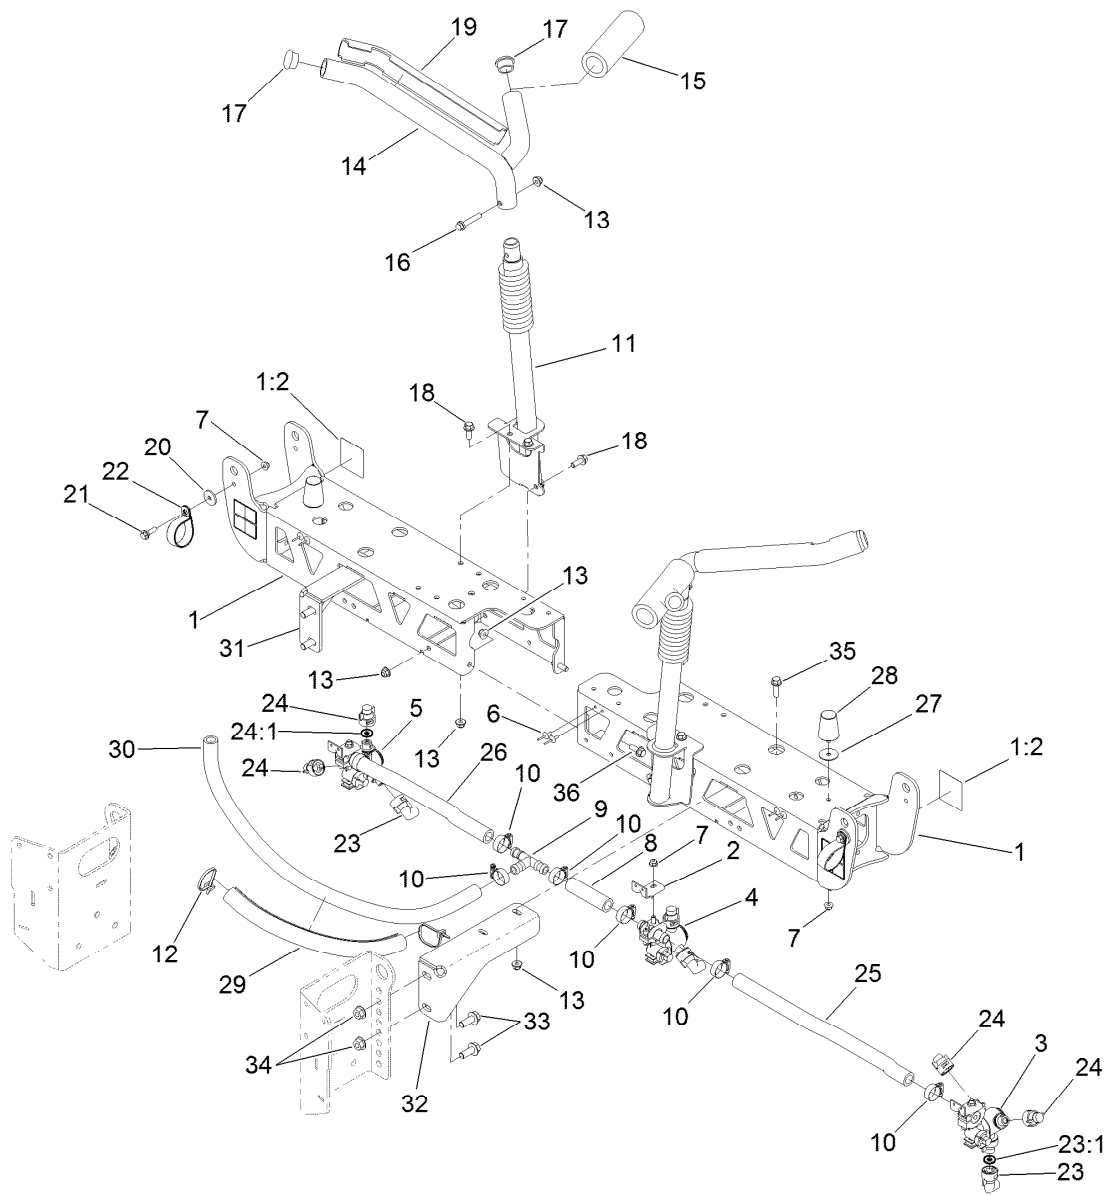

Center Boom Mount Assembly

Ref.	Part Number	Qty.	Description	Ref.	Part Number	Qty.	Description
1	131-3752	2	Boom-Outside	19	108-3495	2	Cover-Slide
1:2	120-0617	2	Decal-Warning, Pinch, Crush	20	108-3743	2	Washer
2	107-8775-03	3	Bracket-Nozzle Mount	21	108-3744	2	Screw-Shoulder
3	108-3725	1	LH Single Body Turret ASM	22	114-9566	2	Clamp-R
4	108-3727	1	Double Turret Body ASM	23	95-9186	3	Cap
5	108-3726	1	RH Single Body Turret ASM	23:1	40998	1	Seat-Gasket
6	3269-18	6	Rivet-Blind	24	95-9187	6	Cap-Blank
7	104-8300	7	Nut-HF, NI	24:1	40998	1	Seat-Gasket
8	108-3717	1	Hose-Boom	25	108-3735	1	Hose-Boom, Center (LH)
9	108-3439	1	Tee	26	108-3718	1	Hose-Boom, Center (RH)
10	2412-129	7	Clamp-Hose	27	3256-68	2	Washer-Flat
11	130-8238-03	2	Lower Cradle ASM	28	110-5070	2	Bumper
12	3290-378	2	Tie-Cable	29	127-3923RT02	1	Conduit
13	104-8301	14	Nut-HF, NI	30	127-9770	1	Hose-Shutoff
14	108-3476-03	2	Cradle-Upper	31	127-8955-03	1	Mount-Boom
15	108-3457	2	Spacer	32	127-8956-03	1	Mount-Boom
16	108-3742	2	Screw-HHF	33	110-5057	4	Capscrew-HHF
17	108-3489	4	Cap-Tube	34	108-3745	4	Nut-HHF, Whiz
18	110-5052	6	Screw-HHF	35	110-5050	4	Screw-HHF
				36	3234-42	2	Screw-HHF