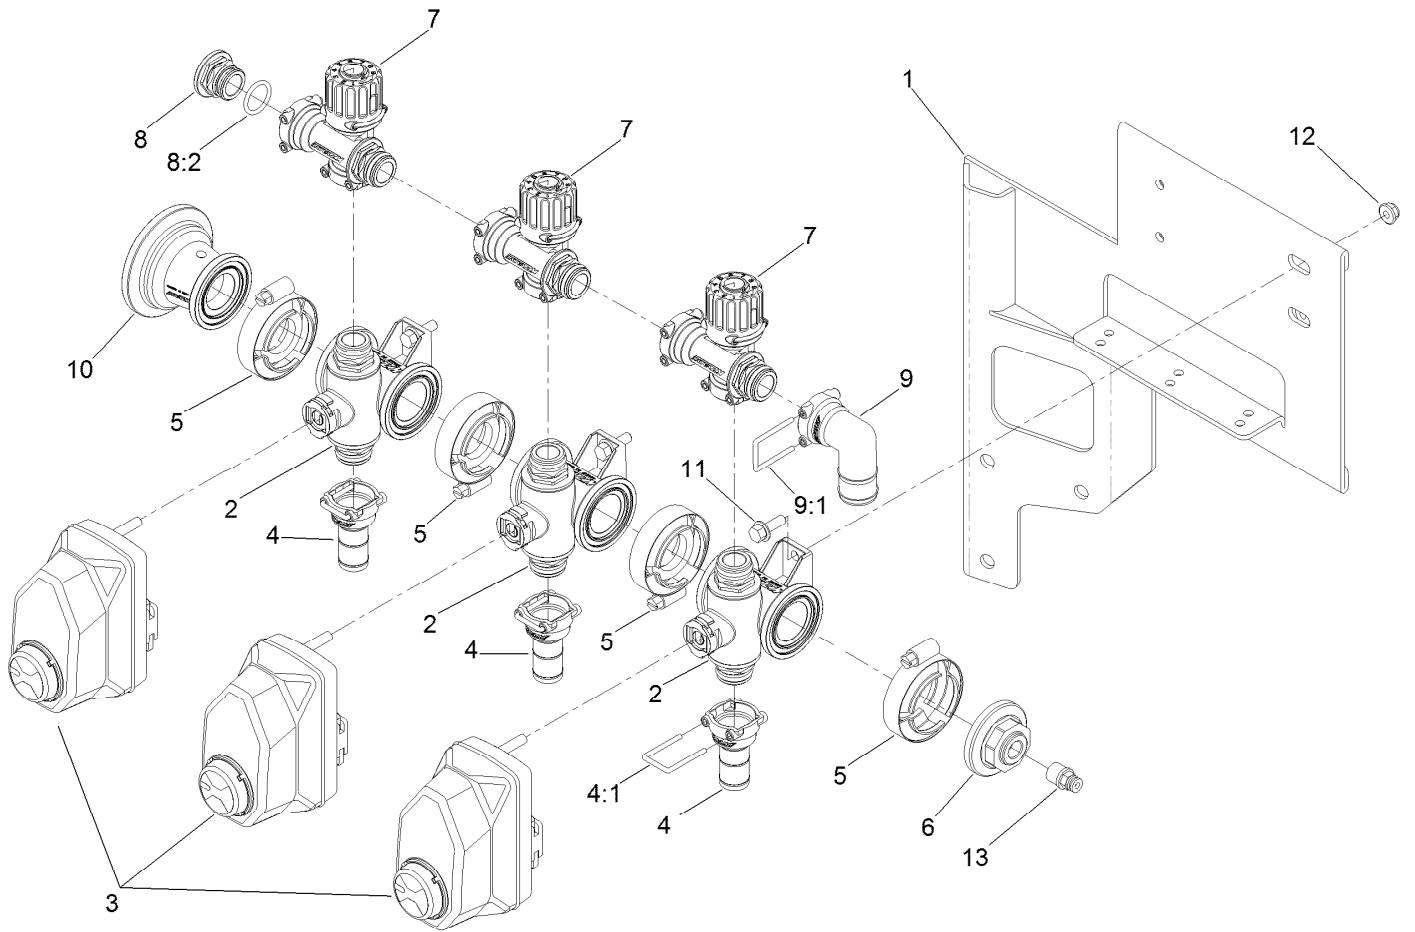

Section Valve Manifold Assembly

<i>Ref.</i>	<i>Part Number</i>	<i>Qty.</i>	<i>Description</i>	<i>Ref.</i>	<i>Part Number</i>	<i>Qty.</i>	<i>Description</i>
1	131-0258	1	Mount-Valves, Boom	8	127-9810	1	Male Cap Fitting Kit
2	127-9803	3	On/Off Manifold Valve Kit	8:2	127-1187	1	O-Ring, Endcap
3	131-3723	3	Actuator On/Off Kit	9	131-0213	1	90 DEG Barb Fitting Kit
4	127-9807	3	Straight Fitting Kit	9:1	127-1175	1	Fork
4:1	127-1175	1	Fork	10	127-1144	1	Fitting-Adapter
5	127-9829	4	Clamp/Gasket Kit	11	3234-4	4	Screw-HHF
6	127-1185	1	Fitting-Cap, Port	12	104-7201	4	Nut-HF
7	127-9805	3	Bypass Valve ASM	13	131-3709	1	Coupler