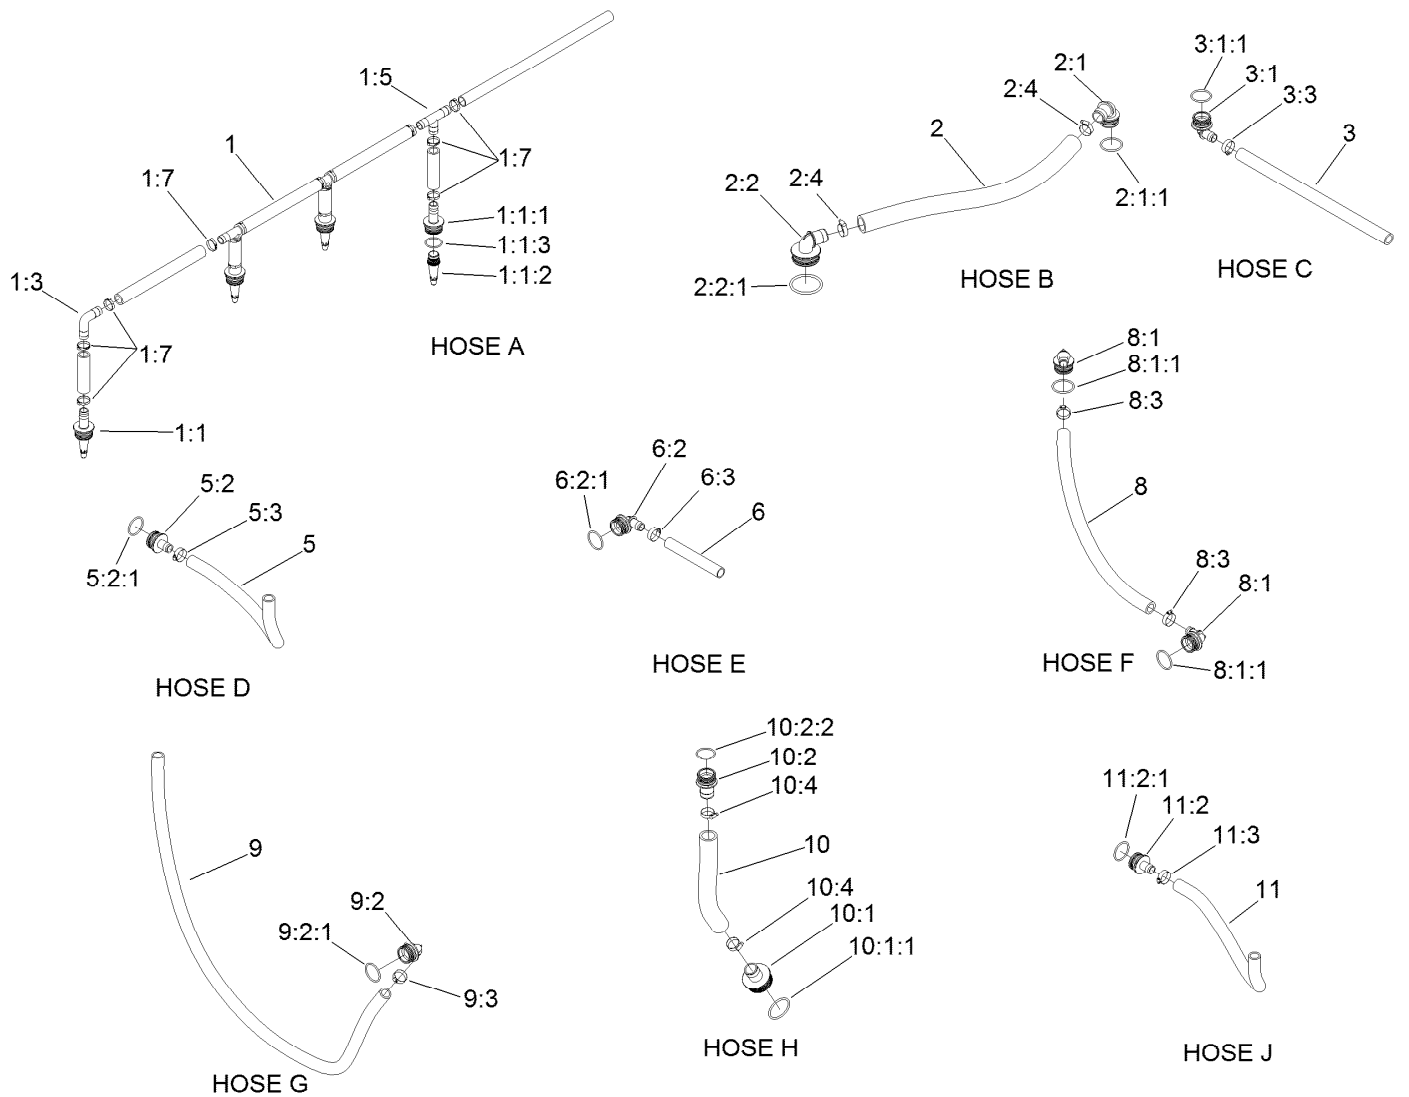

Hose A thru J Assembly

Ref.	Part Number	Qty.	Description	Ref.	Part Number	Qty.	Description
1	131-3729	1	Agitation Hose ASM	5:3	2412-34	1	Clamp-Hose
1:1	131-3731	4	Agitation Nozzle ASM	6	131-3765	1	Hose ASM
1:1:1	131-3732	1	Fitting-Barb	6:2	106-4933	1	Hosebarb ASM
1:1:2	120-8579	1	Nozzle-Agitation	6:2:1	100-8637	1	O-Ring
1:1:3	121-4996	1	O-Ring	6:3	2412-3	1	Clamp-Hose
1:3	117-7867	1	Elbow-Hosebarb	8	125-0639	1	Regulating Hose ASM
1:5	117-7866	3	Tee-Hosebarb	8:1	106-4933	2	Hosebarb ASM
1:7	2412-3	15	Clamp-Hose	8:1:1	100-8637	1	O-Ring
2	125-0645	1	Upper Suction Hose ASM	8:3	2412-34	2	Clamp-Hose
2:1	110-5156	1	Suction Elbow ASM	9	131-3784	1	Hose-Bypass
2:1:1	100-8637	1	O-Ring	9:2	106-4933	1	Hosebarb ASM
2:2	106-4952	1	Hosebarb-90 DEG	9:2:1	100-8637	1	O-Ring
2:2:1	100-6989	1	O-Ring	9:3	2412-34	1	Clamp-Hose
2:4	41327	2	Clamp-Hose	10	125-0643	1	Lower Suction Hose ASM
3	125-0647	1	Drain Hose ASM	10:1	117-7965	1	Hosebarb ASM
3:1	106-4933	1	Hosebarb ASM	10:2	117-7982	1	Hosebarb ASM
3:1:1	100-8637	1	O-Ring	10:1:1	100-6989	1	O-Ring
3:3	2412-34	1	Clamp-Hose	10:2:2	100-8637	1	O-Ring
5	131-3764	1	Hose ASM	10:4	41327	2	Clamp-Hose
5:2	106-4932	1	Hosebarb-Straight	11	131-3767	1	Hose ASM
5:2:1	100-8637	1	O-Ring	11:2	106-4932	1	Hosebarb-Straight