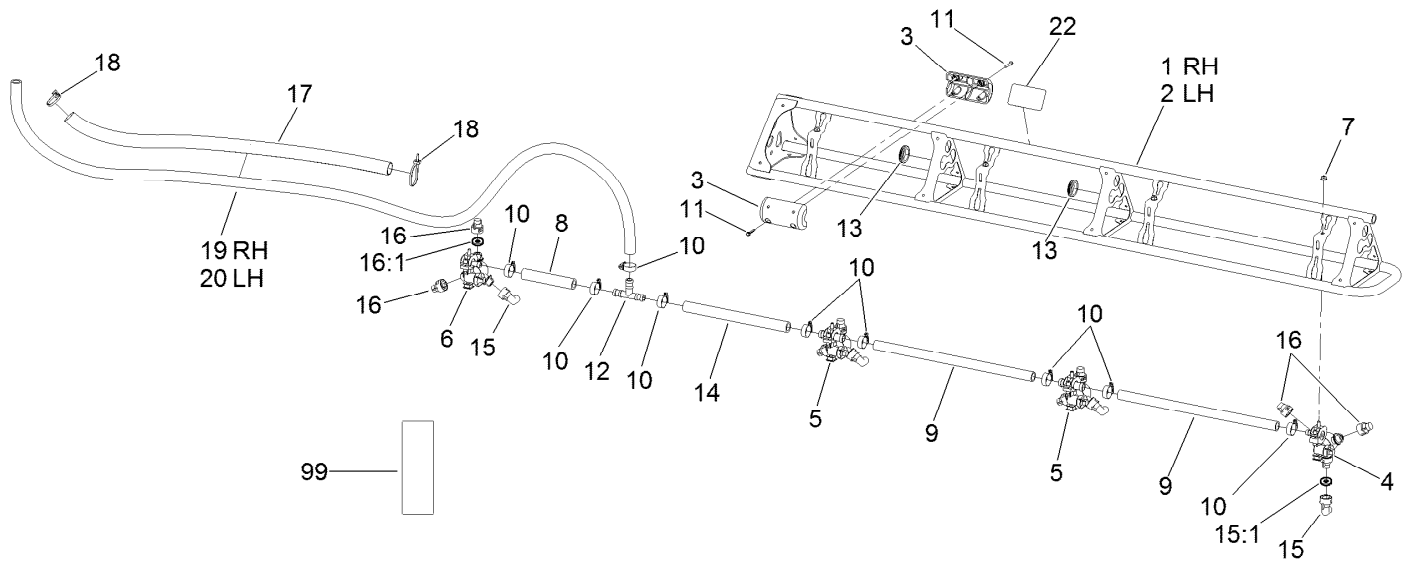

Left and Right Hand Boom Assembly

Ref.	Part Number	Qty.	Description	Ref.	Part Number	Qty.	Description
1	108-3524-03	1	Boom-RH	13	240-3	4	Grommet-Rubber
2	108-3525-03	1	Boom-LH	14	108-3721	2	Hose-Boom
3	119-9368	4	Block Slide	15	95-9186	8	Cap
4	108-3725	2	LH Single Body Turret ASM	15:1	40998	1	Seat-Gasket
5	108-3727	4	Double Turret Body ASM	16	95-9187	16	Cap-Blank
6	108-3726	2	RH Single Body Turret ASM	16:1	40998	1	Seat-Gasket
7	104-8300	8	Nut-HF, NI	17	107-8650	2	Conduit-Convolutd
8	108-3728	2	Hose-Boom	18	3290-378	6	Tie-Cable
9	40506	4	Hose-Jumper	19	131-3790	1	Hose-Boom
10	2412-129	18	Clamp-Hose	20	127-9769	1	Hose-Supply
11	119-9369	8	Screw-HHF	22	104-8904	2	Decal-Grasp Boom Here
12	108-3439	2	Tee	99	119-9434	1	Decal-Magnetic