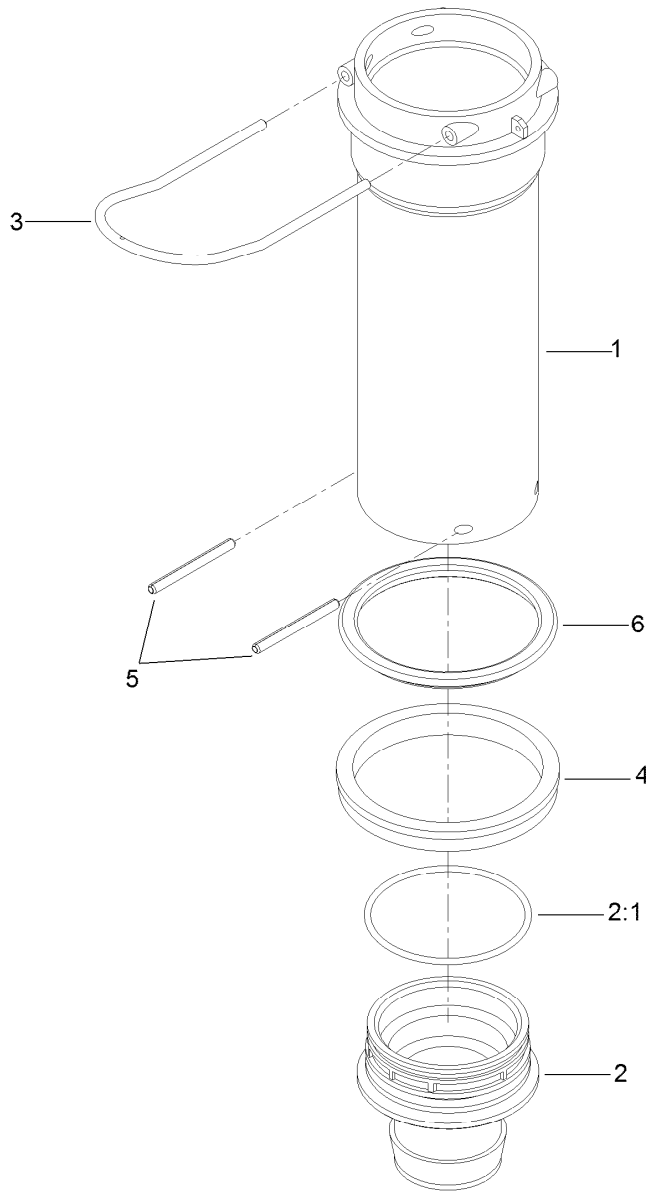

Suction Filter Assembly No. 125-8006

<i>Ref.</i>	<i>Part Number</i>	<i>Qty.</i>	<i>Description</i>
1	100-8643	1	Housing-Filter
2	106-4942	1	Hosebarb-Straight
2:1	100-6989	1	O-Ring
3	100-8636	1	Fork-Special
4	100-8647	1	Nut-Bulkhead
5	100-8644	2	Pin-Expansion
6	100-8646	1	Gasket-Bulkhead