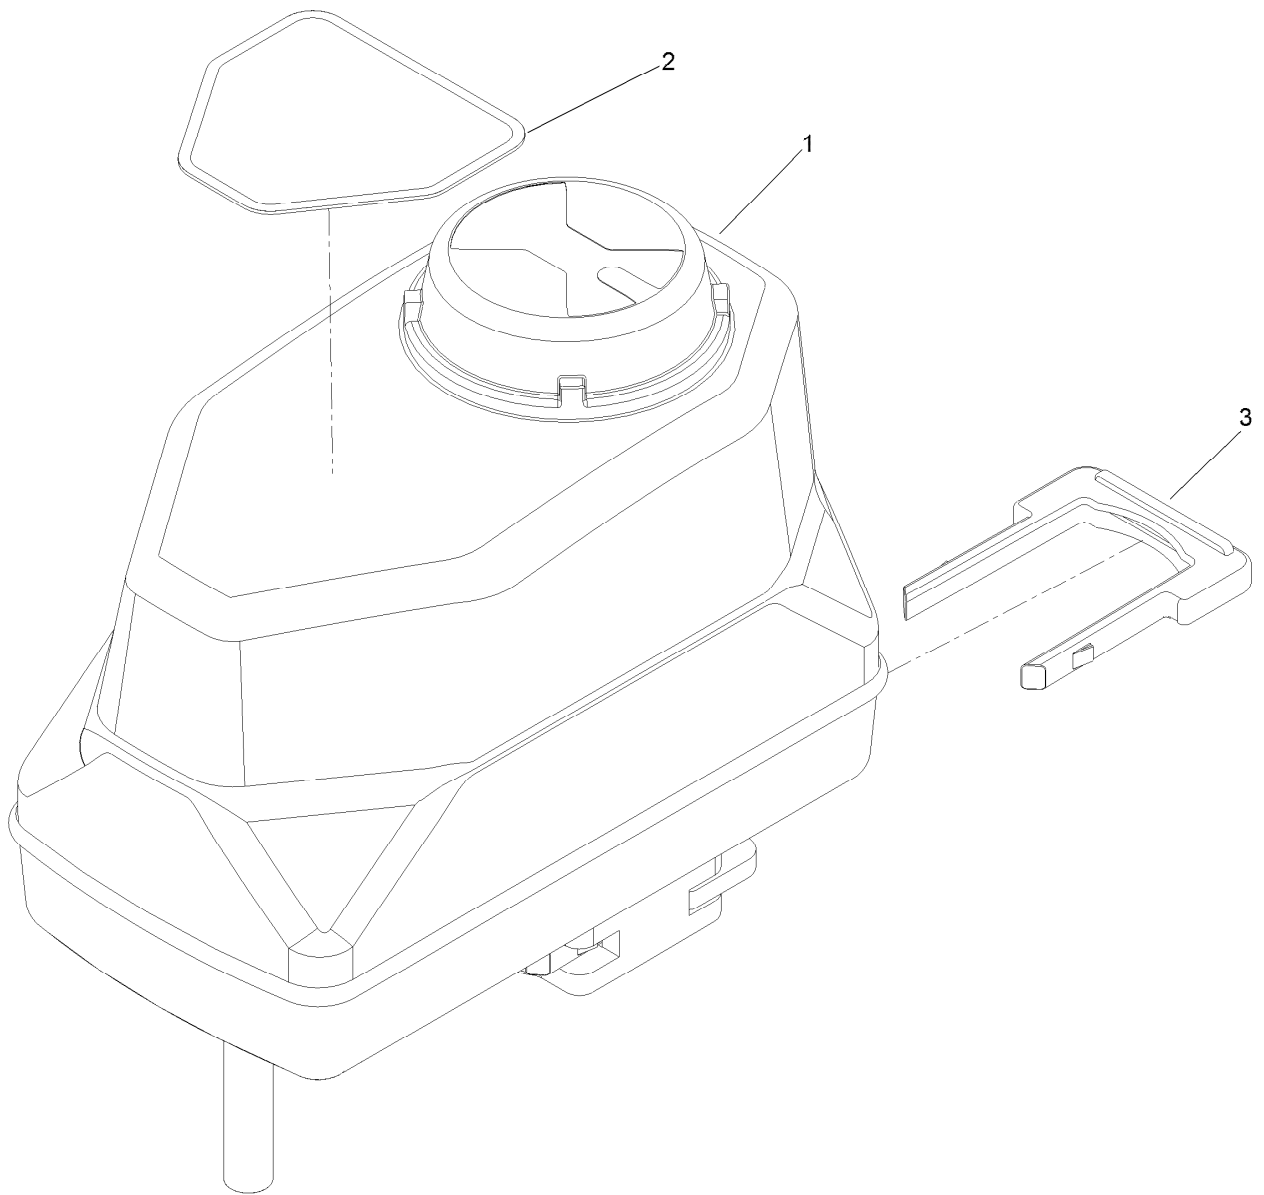

Actuator Regulating Kit No. 131-3724

<i>Ref.</i>	<i>Part Number</i>	<i>Qty.</i>	<i>Description</i>
1	127-9802	1	Actuator-Regulating
2	127-6984	1	Decal-Valve, Regulating
3	130-7301	1	Hairpin-Actuator