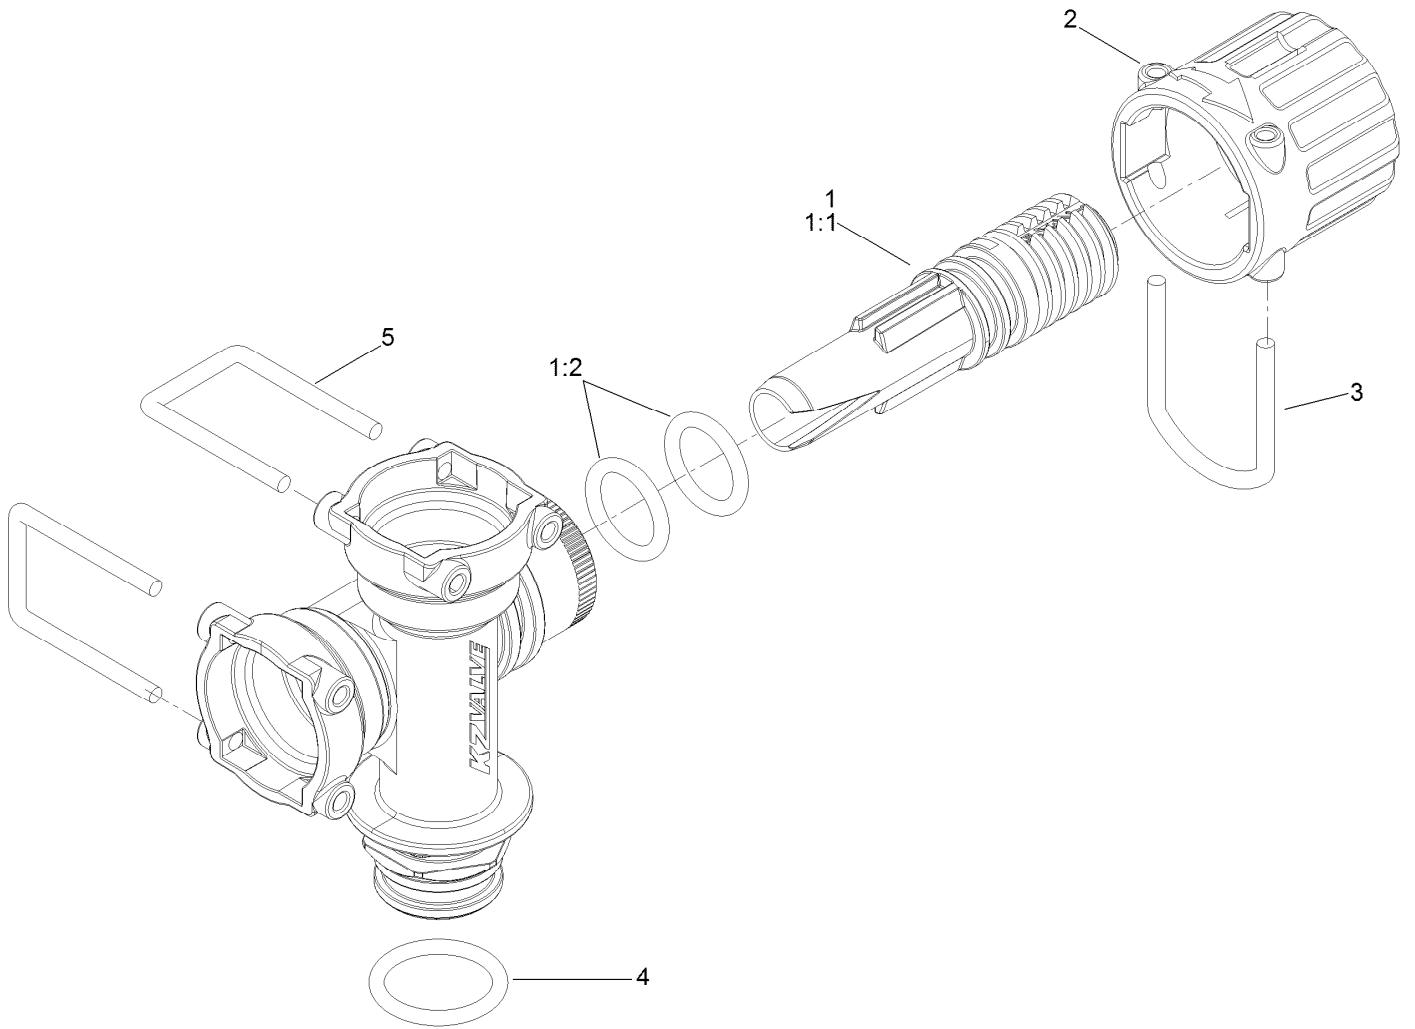

Bypass Valve Assembly No. 127-9805

<i>Ref.</i>	<i>Part Number</i>	<i>Qty.</i>	<i>Description</i>
1	131-0298	1	Bypass Needle Kit
1:1	127-1182	1	Needle-Bypass
1:2	127-1181	2	Oring-Bypass Needle
2	127-1180	1	Knob-Bypass
3	127-1179	1	Fork-Bypass Knob
4	127-1187	1	O-Ring, Endcap
5	127-1175	2	Fork