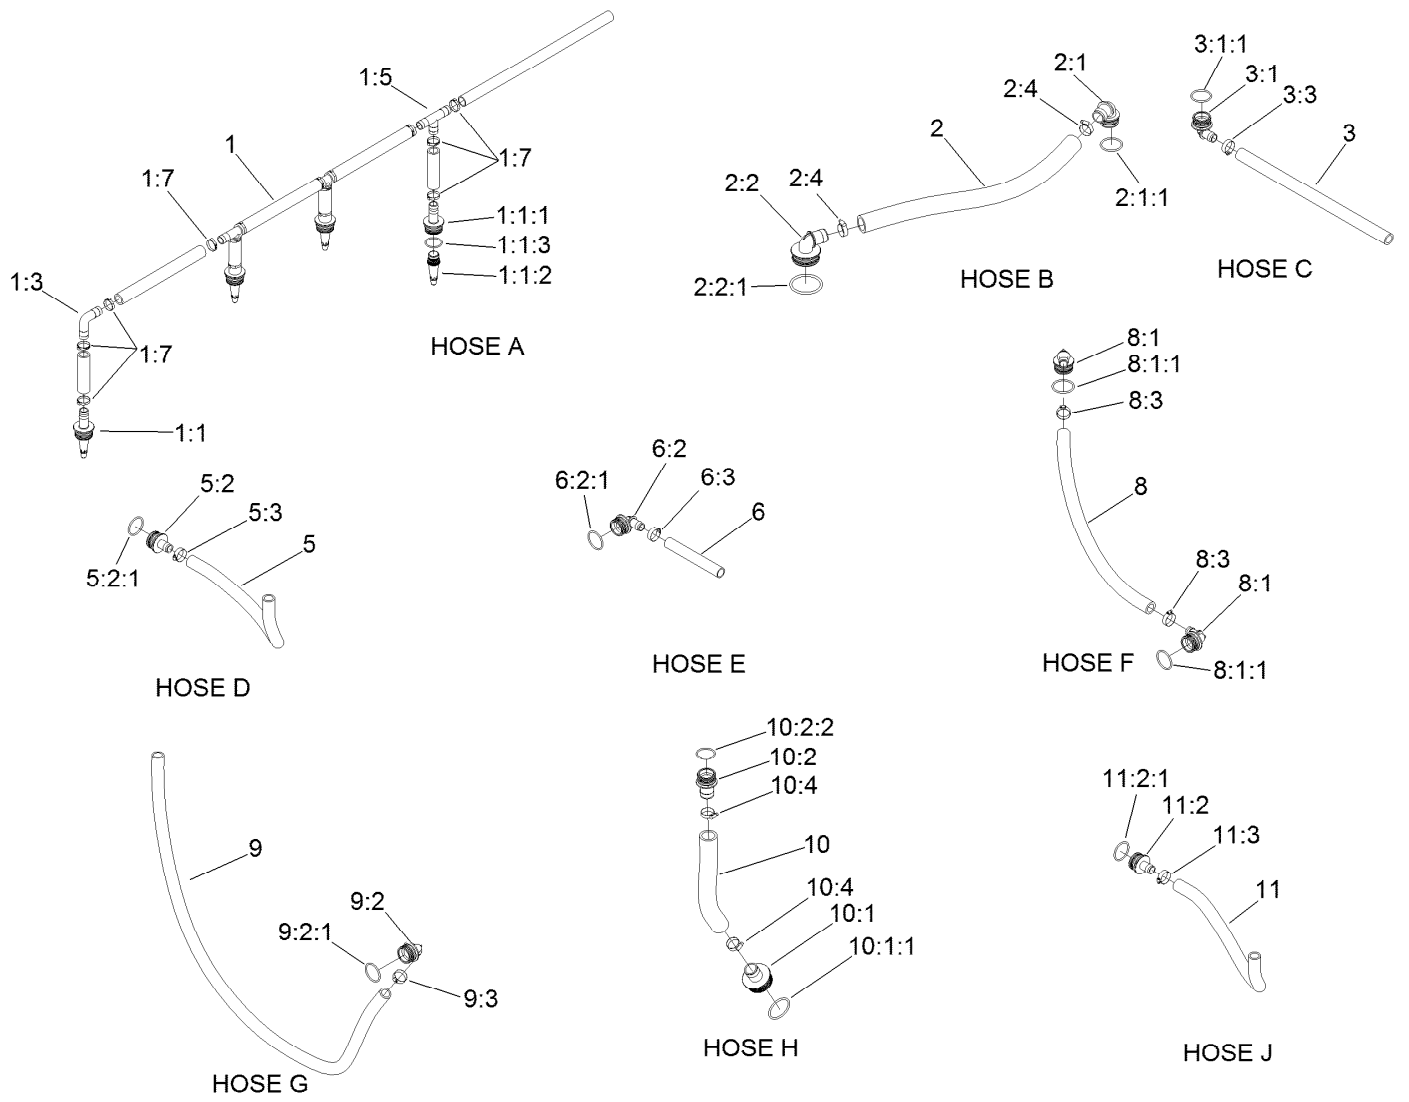

Hose A thru J Assembly (continued)

<i>Ref.</i>	<i>Part Number</i>	<i>Qty.</i>	<i>Description</i>
11:2:1	100-8637	1	O-Ring
11:3	2412-34	1	Clamp-Hose