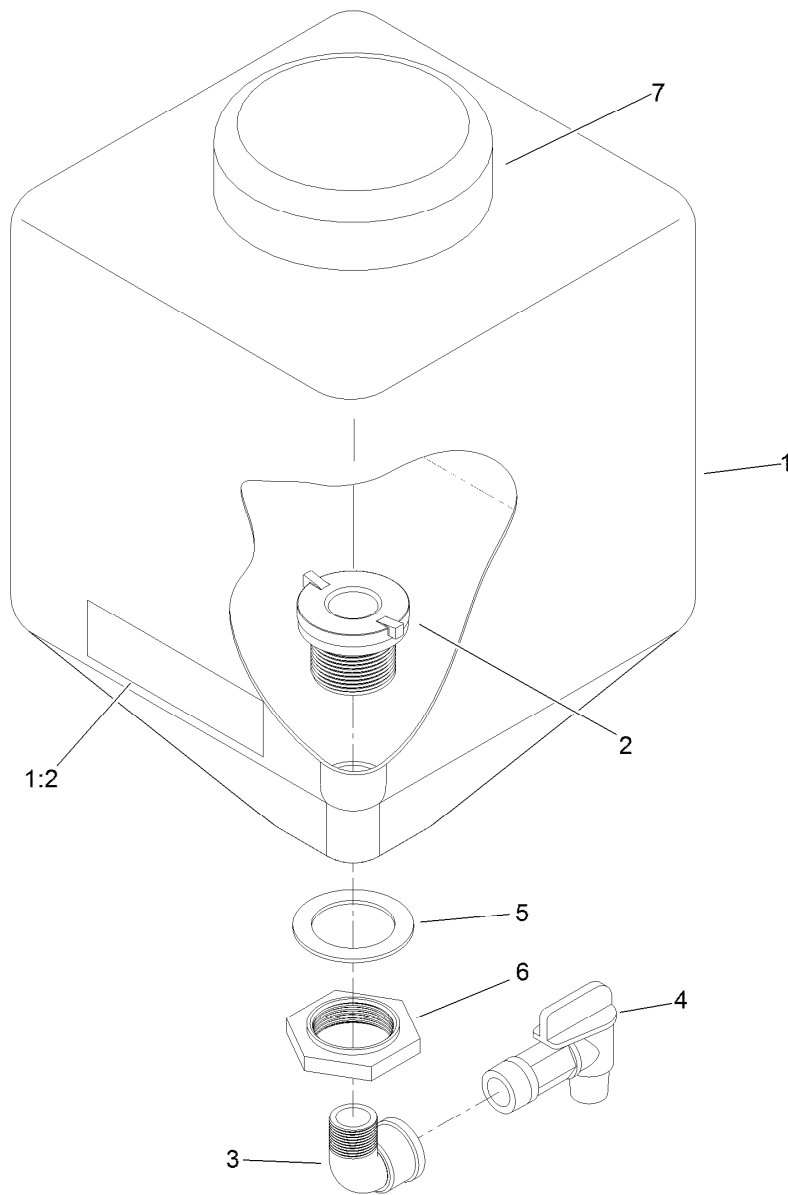

Fresh Water Tank Assembly No. 117-7901

<i>Ref.</i>	<i>Part Number</i>	<i>Qty.</i>	<i>Description</i>
1	127-3983	1	Tank-Water, Fresh
1:2	120-0616	2	Decal-Water, Fresh
2	117-7998	1	Bulkhead
3	119-0524	1	Elbow
4	106-4925	1	Spigot-90 DEG
5	119-0526	1	Bulkhead-Washer
6	119-0525	1	Bulkhead-Nut
7	99-0613	1	Cap-Tank