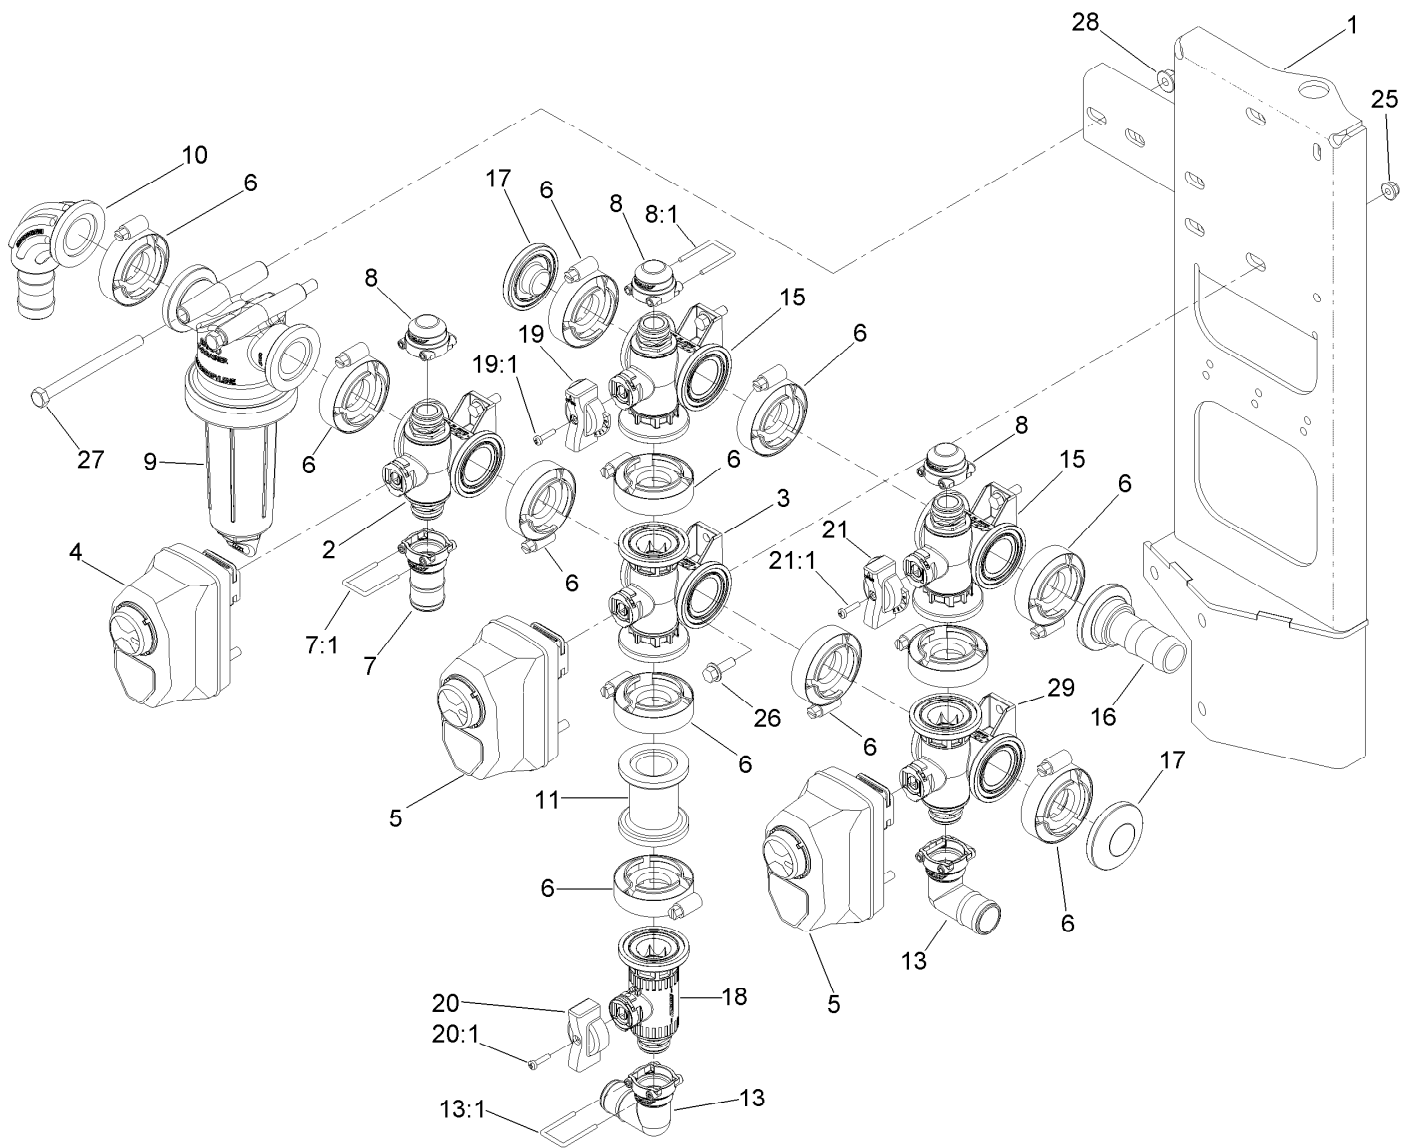

Agitation Valve Assmebly

<i>Ref.</i>	<i>Part Number</i>	<i>Qty.</i>	<i>Description</i>	<i>Ref.</i>	<i>Part Number</i>	<i>Qty.</i>	<i>Description</i>
1	131-3722	1	Mount-Valve	17	127-9815	2	Fitting-Cap
2	127-9804	1	Regulating Valve Body ASM	18	131-0250	1	2-Way Valve On/Off Kit
3	131-0248	1	On/Off Manifold Valve Kit	19	131-0265	1	Agitation Regulating Handle Kit
4	131-3724	1	Actuator Regulating Kit	19:1	131-0263	1	Screw-Handle
5	131-3723	2	Actuator On/Off Kit	20	131-0264	1	Agitation Throttling Handle Kit
6	127-9829	12	Clamp/Gasket Kit	20:1	131-0263	1	Screw-Handle
7	127-9806	1	Fitting Kit	21	131-0266	1	Master Regulating Handle Kit
7:1	127-1175	1	Fork	21:1	131-0263	1	Screw-Handle
8	127-9811	3	Fitting-Cap, Female	25	104-7201	6	Nut-HF
8:1	127-1175	1	Fork	26	3234-4	6	Screw-HHF
9	127-9847	1	Pressure Filter ASM	27	322-19	2	Screw-HH
10	131-0241	1	Fitting-Elbow, Sweep	28	104-8300	2	Nut-HF, NI
11	127-9814	1	Fitting-Adapter	29	131-7256	1	Manifold Valve Kit
13	131-0213	2	90 DEG Barb Fitting Kit				
13:1	127-1175	1	Fork				
15	131-0253	2	Manifold Valve Kit				
16	127-1142	1	Fitting-Barb