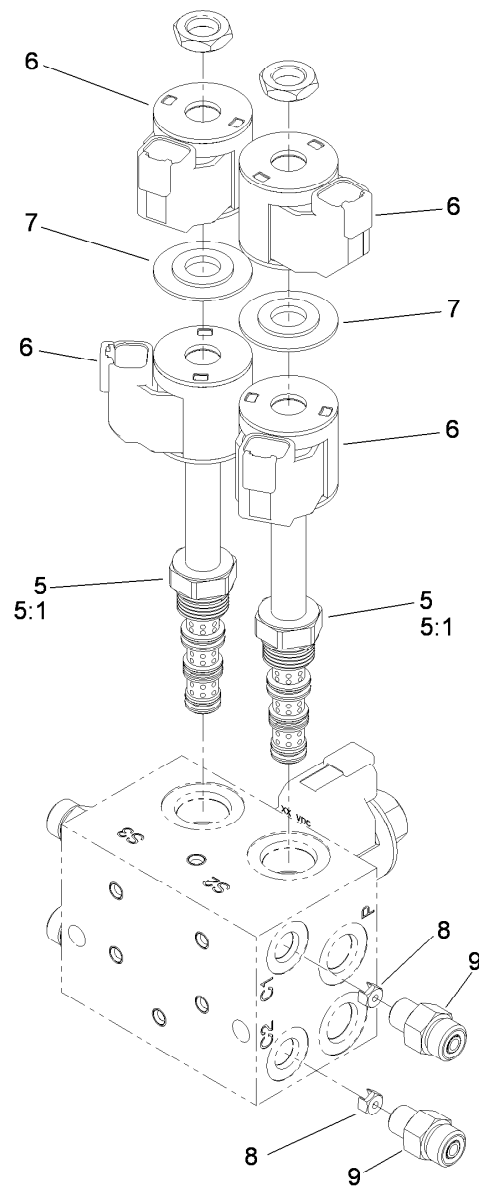

On-Off Boom Lift Valve No. 117-0702

Ref.	Part Number	Qty.	Description
3	120-2588	2	Valve-Check
3:1	120-0886	1	Seal Kit ●
4	107-7517	1	Valve-Solenoid
4:1	105-9156	1	Seal Kit ●
4:2	107-7812	1	Nut-Solenoid
5	120-2587	2	Valve-Solenoid
5:1	112-6520	1	Seal Kit ●
6	119-8036	5	Coil
7	120-2586	2	Spacer-Coil
8	120-2585	4	Orifice, .035
9	340-92	4	Fitting-Straight
9:1	237-78	1	O-Ring
9:2	237-21	1	O-Ring

● Not illustrated