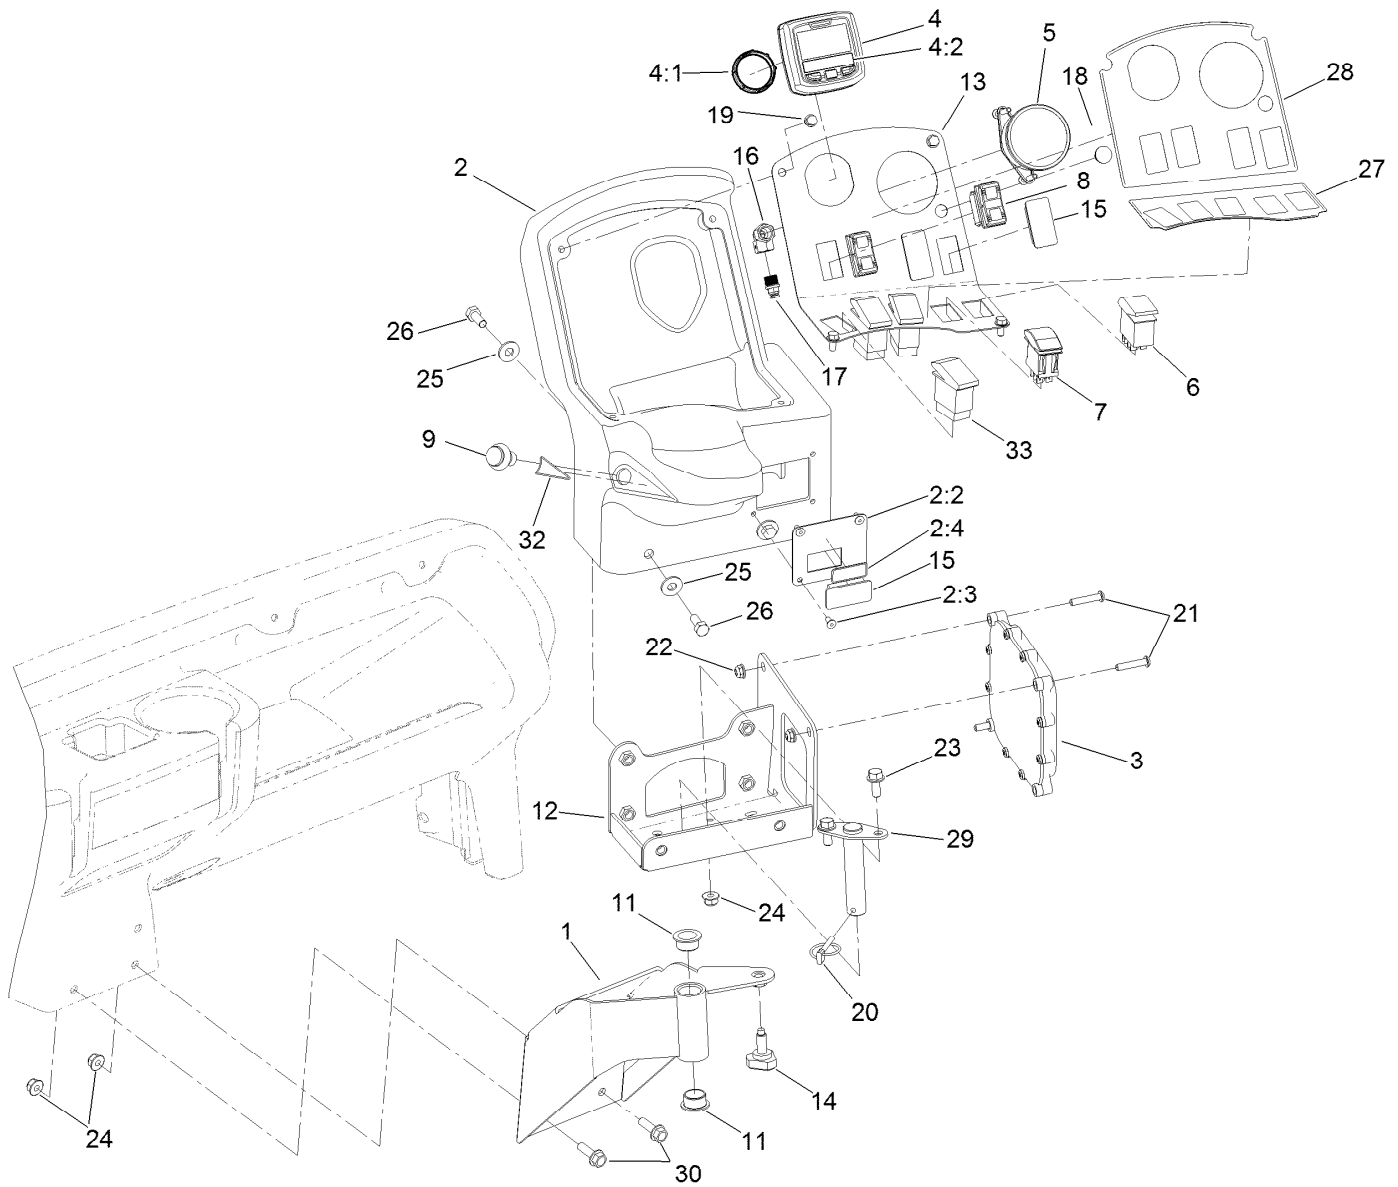

Control Console Assembly

<i>Ref.</i>	<i>Part Number</i>	<i>Qty.</i>	<i>Description</i>	<i>Ref.</i>	<i>Part Number</i>	<i>Qty.</i>	<i>Description</i>
1	131-5795-03	1	Bracket-Console	15	99-7420	3	Plug-Hole
2	131-9618	1	Control-Console	16	125-8137	1	Fitting-Elbow-90
2:2	131-9607-03	1	Plate-Switch	17	100-8674	1	Coupler-Tube
2:3	3290-409	2	Rivet	18	119-5329	1	Plug-Hole
2:4	131-5808	1	Decal-Switch	19	93-6083	4	Screw-HWH
3	115-1900	1	Controller	20	3290-495	1	Pin-Klik
4	120-6310	1	LCD Display ASM	21	120-0834	3	Screw-HSBH
4:1	120-4630	1	Nut-Display	22	104-7201	3	Nut-HF
4:2	120-6311	1	Decal-Display	23	3234-5	2	Screw-HHF
5	120-8546	1	Gauge-Pressure	24	104-8300	5	Nut-HF, NI
6	100-8490	1	Switch-Rocker, On-None-On	25	3256-71	6	Washer-Flat
7	100-1535	1	Switch	26	322-43	6	Screw-HH
8	125-0899	2	Switch-Rocker	27	130-8294	1	Decal-Console
9	125-7996	1	Switch-Pb, Momentary	28	125-4052	1	Decal-Console, Upper
11	109-8054	2	Bushing-Flange	29	125-4054	1	Pin
12	125-4021-03	1	Bracket-Pivot, Console	30	3234-17	3	Screw-HHF
13	125-4020-03	1	Panel-Control	32	125-8139	1	Decal-Master Boom Switch
14	95-9648	1	Knob	33	95-8999	3	Switch