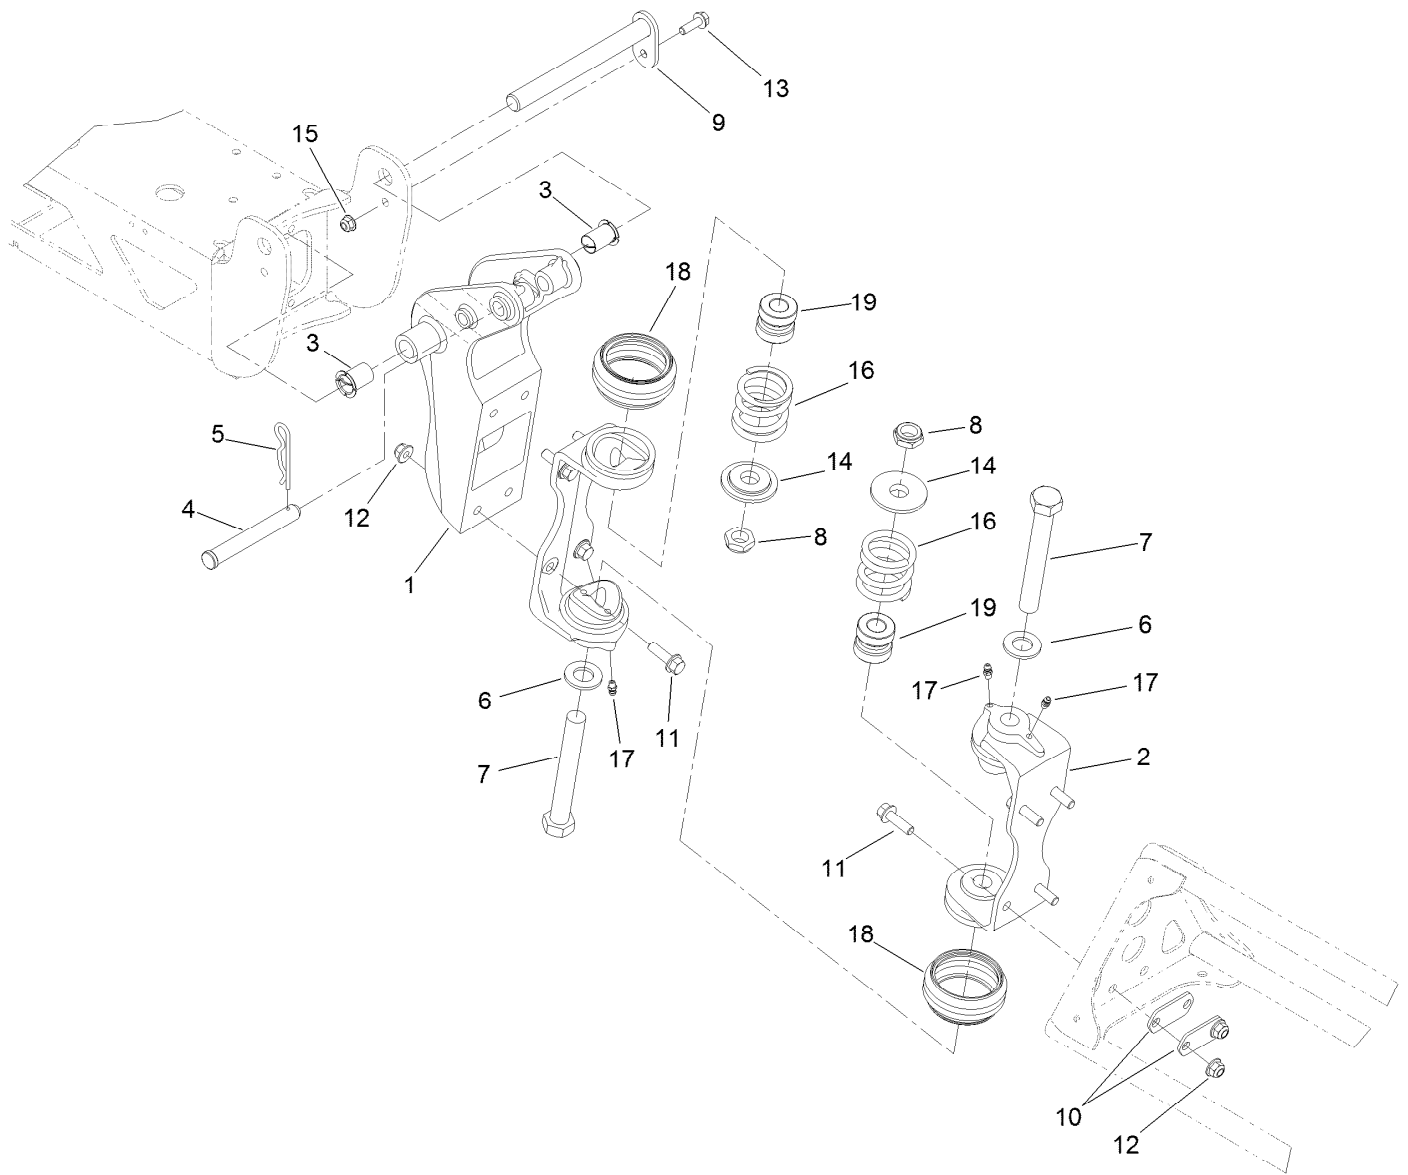

Boom Mounting Assembly

Ref.	Part Number	Qty.	Description	Ref.	Part Number	Qty.	Description
1	119-4993-03	2	Bracket-Pivot	11	110-5050	16	Screw-HHF
2	108-3471-03	4	Hinge	12	104-8301	16	Nut-HF, NI
3	100-8541	4	Bushing-A Arm	13	108-3748	2	Screw-HHF
4	108-3436	2	Pin-Clevis	14	108-3444	4	Retainer-Spring
5	3290-468	2	Pin-Cotter	15	104-8300	2	Nut-HF, NI
6	110-5054	4	Washer-Flat	16	108-3440	4	Spring-Breakaway, Boom
7	108-3738	4	Screw-HH	17	302-5	8	Fitting-Grease
8	3296-15	4	Nut-Lock, NI	18	108-3459	4	Boot-Hinge
9	108-3419	2	Pivot Pin ASM	19	120-8541	4	Dampener-Hinge
10	108-3605	8	Plate-Backing