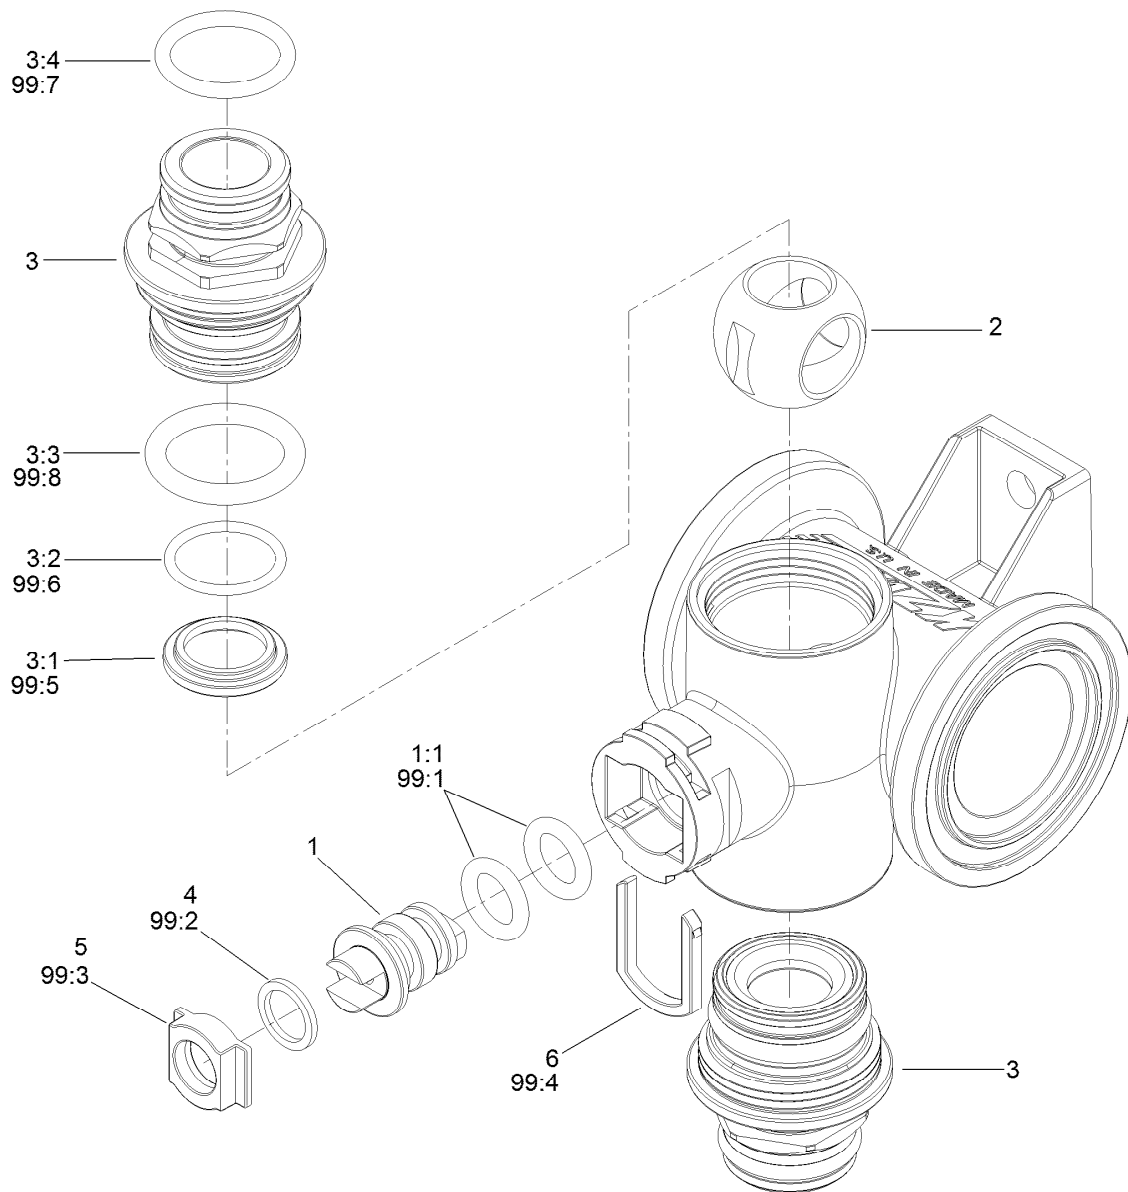

Parts in service assemblies have reference numbers in the form a:b. The a represents the reference number of the entire service assembly and the b represents a sequential number unique to each part within the service assembly.

For example, a wheel assembly might be identified by reference number 6, the tire by 6:1, the valve by 6:2, and the wheel by 6:3. When you order the assembly identified by reference number 6, you receive all parts identified by reference numbers 6:1, 6:2, and 6:3. However, you may also order any part individually. Reference numbers of this type appear in illustration and in parts lists.

● Not illustrated

Flow Meter Assembly No. 106-1038

<i>Ref.</i>	<i>Part Number</i>	<i>Qty.</i>	<i>Description</i>
1	106-1042	1	Body-Meter, Flow
2	104-9059	1	Rotor / Magnet ASM
3	104-9060	1	Upstream Hub And Bearing ASM
4	104-9061	1	Downstream Hub ASM
5	104-9062	2	Ring-Retaining, Internal
6	42480	1	Stud-Turbine (W / Bearing)
7	104-9065	1	External Sensor ASM
8	104-9063	1	Clamp-Cable
9	104-9064	1	Screw-HWHTF

Section Valve Manifold Assembly

<i>Ref.</i>	<i>Part Number</i>	<i>Qty.</i>	<i>Description</i>	<i>Ref.</i>	<i>Part Number</i>	<i>Qty.</i>	<i>Description</i>
1	131-0258	1	Mount-Valves, Boom	8	127-9810	1	Male Cap Fitting Kit
2	127-9803	3	On/Off Manifold Valve Kit	8:2	127-1187	1	O-Ring, Endcap
3	131-3723	3	Actuator On/Off Kit	9	131-0213	1	90 DEG Barb Fitting Kit
4	127-9807	3	Straight Fitting Kit	9:1	127-1175	1	Fork
4:1	127-1175	1	Fork	10	127-1144	1	Fitting-Adapter
5	127-9829	4	Clamp/Gasket Kit	11	3234-4	4	Screw-HHF
6	127-1185	1	Fitting-Cap, Port	12	104-7201	4	Nut-HF
7	127-9805	3	Bypass Valve ASM	13	131-3709	1	Coupler