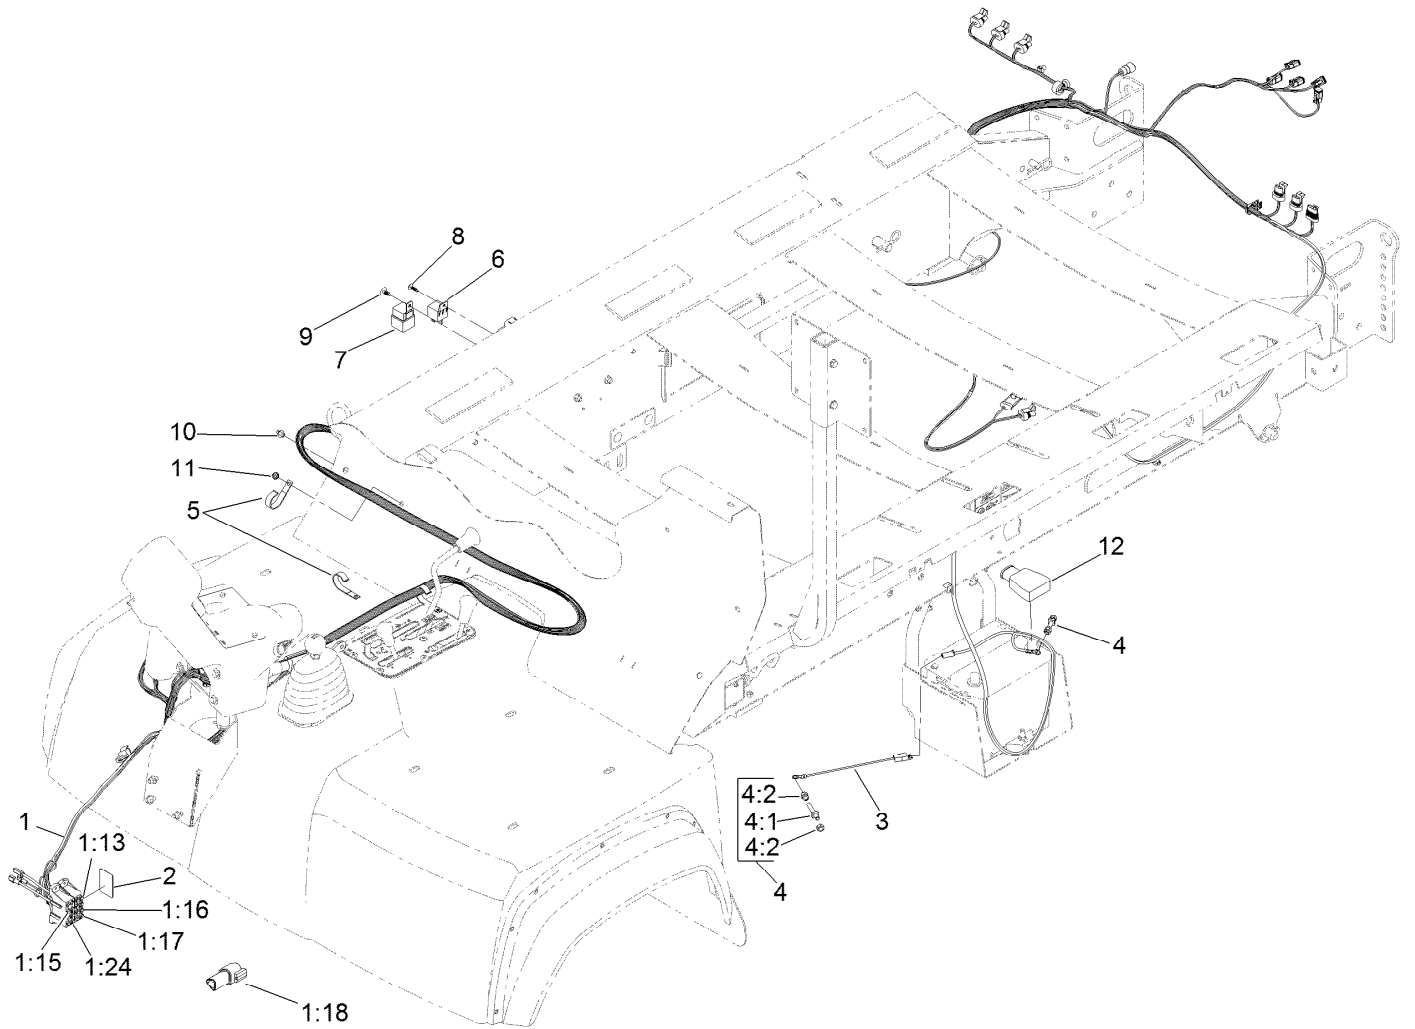

Electrical Assembly

<i>Ref.</i>	<i>Part Number</i>	<i>Qty.</i>	<i>Description</i>	<i>Ref.</i>	<i>Part Number</i>	<i>Qty.</i>	<i>Description</i>
1	122-0433	1	Harness-Wire	4:2	32180-108	2	Nut-Battery Clamp
1:13	94-6710	1	Fuse-2 Amp	5	106-1429	3	Clamp-J
1:15	114241	3	Fuse-Blade, 7.5 Amp	6	99-7435	1	Relay-Power
1:16	218-578	1	Fuse-Blade, 10 Amp	7	99-7430	1	Relay
1:17	109355	1	Fuse-Blade, 15 Amp	8	125-8067	1	Plug-Plastic
1:18	32180-043	2	Resistor-120 Ohm	9	104-0395	1	Plug-Plastic
1:24	109103	1	Fuse-Blade, 30 Amp	10	3234-13	1	Screw-HHF
2	127-3966	1	Decal-Fuse Block	11	104-7201	1	Nut-HF
3	108-9455	1	Harness-Wire, Fusible Link	12	32180-110	1	Insulator-Lead Cast, Red
4	112-9921	2	Bolt ASM				
4:1	32180-107	1	Bolt-Battery Clamp-Double Ended Stud