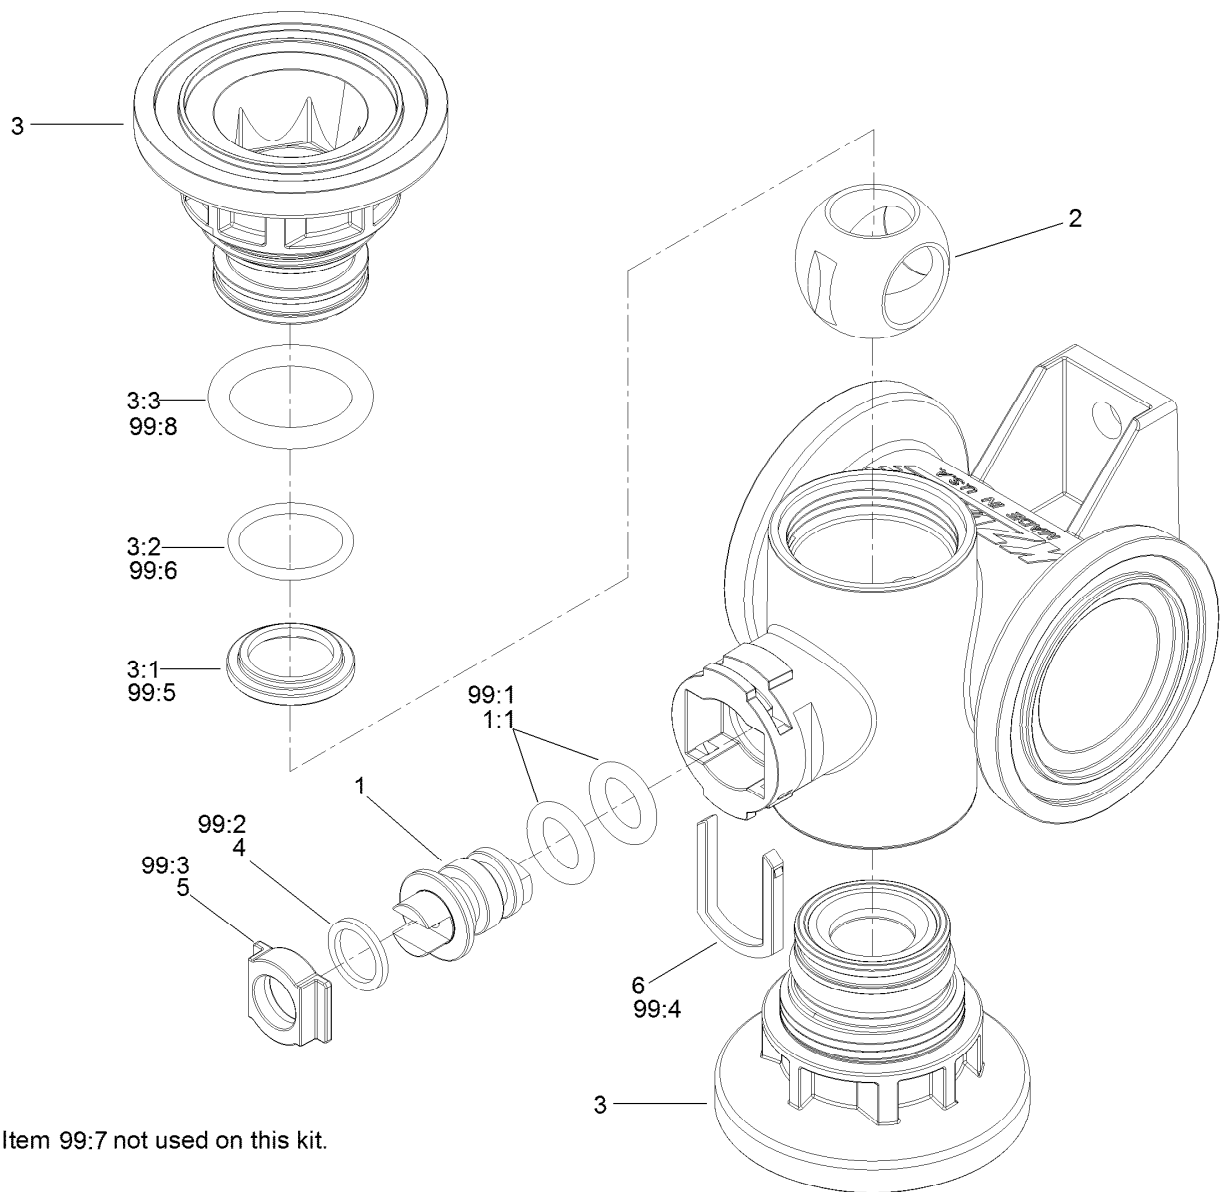

Item 99:7 not used on this kit.

On/Off Manifold Valve Kit No. 131-0248

Ref.	Part Number	Qty.	Description	Ref.	Part Number	Qty.	Description
1	130-8248	1	Valve Stem Kit	99	130-7304	1	Valve Repair Kit ●
1:1	127-1197	2	O-Ring-Stem	99:1	127-1197	2	O-Ring-Stem
2	127-1194	1	Ball-Valve, 3Way	99:2	127-1196	2	Washer-Stem, Valve
3	130-8249	2	Endcap Kit	99:3	127-1195	1	Seat-Stem, Valve
3:1	127-1192	1	Seat-Ball	99:4	127-1190	1	Fork-Stem, Valve
3:2	127-1188	1	O-Ring, Seat (Ball)	99:5	127-1192	2	Seat-Ball
3:3	127-1189	1	O-Ring, Endcap	99:6	127-1188	2	O-Ring, Seat (Ball)
4	127-1196	1	Washer-Stem, Valve	99:7	127-1187	2	O-Ring, Endcap
5	127-1195	1	Seat-Stem, Valve	99:8	127-1189	2	O-Ring, Endcap
6	127-1190	1	Fork-Stem, Valve				

● Not illustrated