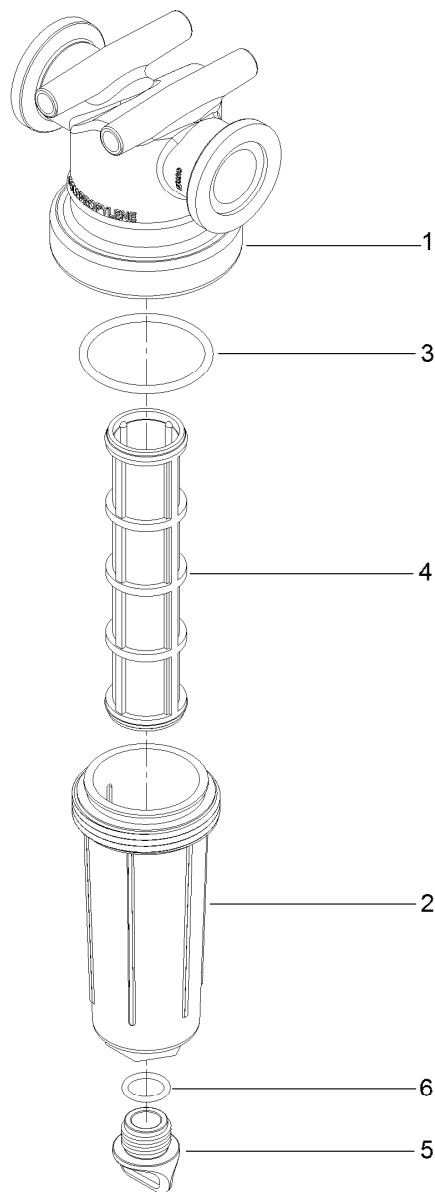

Pressure Filter Assembly No. 127-9847

<i>Ref.</i>	<i>Part Number</i>	<i>Qty.</i>	<i>Description</i>
1	131-0206	1	Head-Filter,
2	131-0203	1	Cup-Filter
3	131-0207	1	Oring-Filter, Cup
4	131-0212	1	Screen-Filter, 16 Mesh
4	131-0211	1	Screen-Filter, 30 Mesh
4	131-0210	1	Screen-Filter, 50 Mesh
4	131-0208	1	Screen-Filter, 100 Mesh
4	131-0209	1	Screen-Filter, 80 Mesh
5	131-0204	1	Plug-Filter
6	131-0205	1	Oring-Filter, Plug