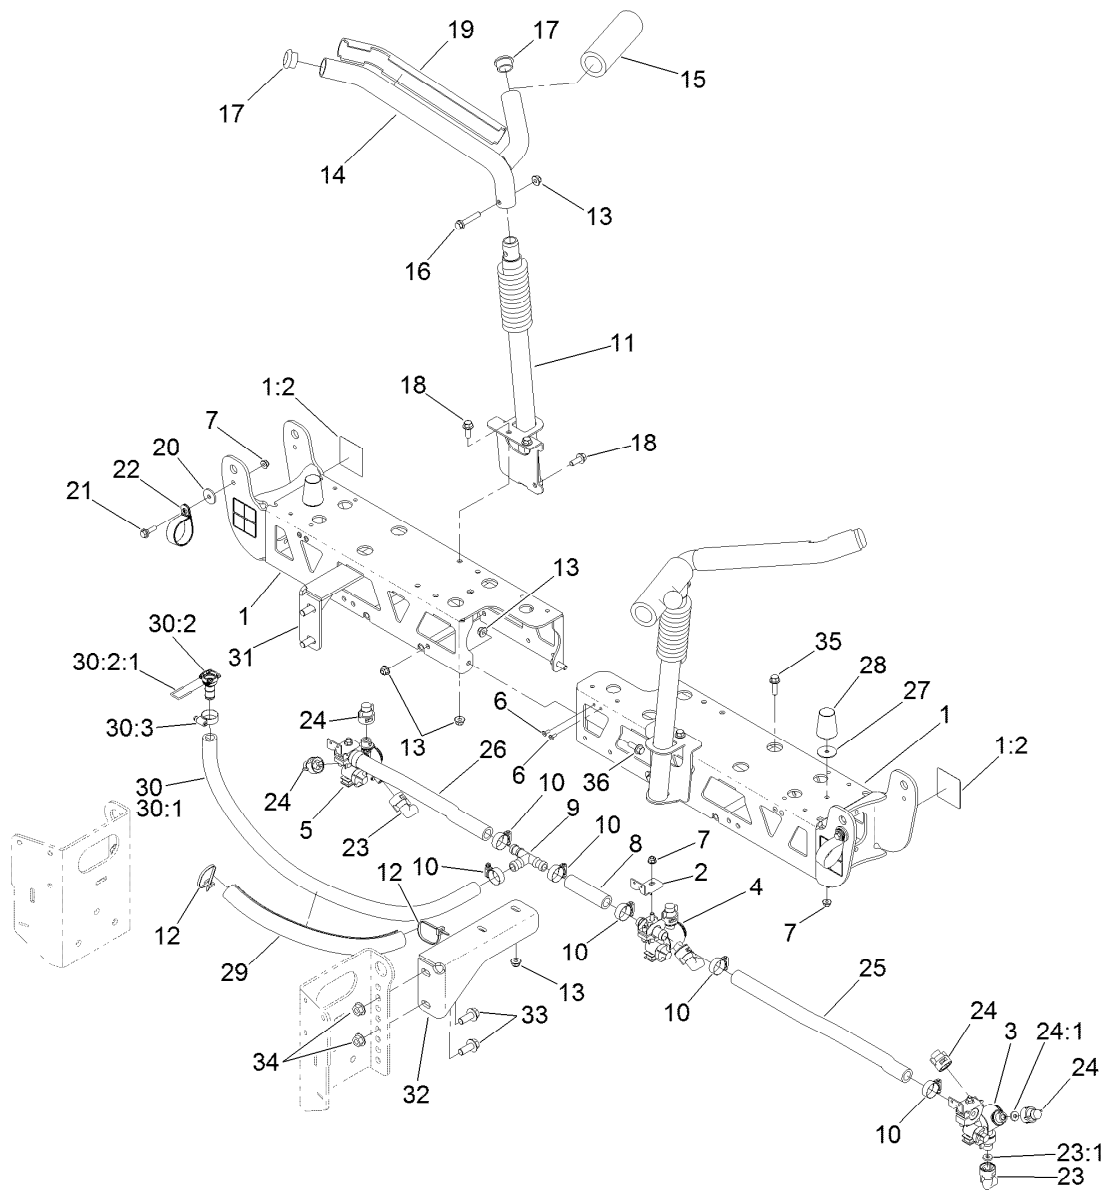

Center Boom Assembly

Ref.	Part Number	Qty.	Description	Ref.	Part Number	Qty.	Description
1	131-7268	2	Boom-Outer	20	108-3743	2	Washer
1:2	120-0617	2	Decal-Warning, Pinch, Crush	21	108-3744	2	Screw-Shoulder
2	107-8775-03	3	Bracket-Nozzle Mount	22	114-9566	2	Clamp-R
3	108-3725	1	LH Single Body Turret ASM	23	95-9186	3	Cap
4	108-3727	1	Double Turret Body ASM	23:1	40998	1	Seat-Gasket
5	108-3726	1	RH Single Body Turret ASM	24	95-9187	6	Cap-Blank
6	114439	6	Rivet-Blind	24:1	40998	1	Seat-Gasket
7	104-8300	7	Nut-HF, NI	25	108-3735	1	Hose-Boom, Center (LH)
8	108-3717	1	Hose-Boom	26	108-3718	1	Hose-Boom, Center (RH)
9	108-3439	1	Tee	27	3256-68	2	Washer-Flat
10	2412-129	7	Clamp-Hose	28	110-5070	2	Bumper
11	130-8238-03	2	Lower Cradle ASM	29	127-3923RT02	1	Conduit
12	3290-378	2	Tie-Cable	30	132-4335	1	Hose-Center Boom
13	104-8301	14	Nut-HF, NI	30:1	127-9770	1	Hose-Shutoff
14	108-3476-03	2	Cradle-Upper	30:2	127-9807	1	Straight Fitting Kit
15	108-3457	2	Spacer	30:2:1	127-1175	1	Fork
16	108-3742	2	Screw-HHF	30:3	2412-129	1	Clamp-Hose
17	108-3489	4	Cap-Tube	31	127-8955-03	1	Mount-Boom
18	110-5052	6	Screw-HHF	32	127-8956-03	1	Mount-Boom
19	108-3495	2	Cover-Slide	33	110-5057	4	Capscrew-HHF
				34	108-3745	4	Nut-HHF, Whiz