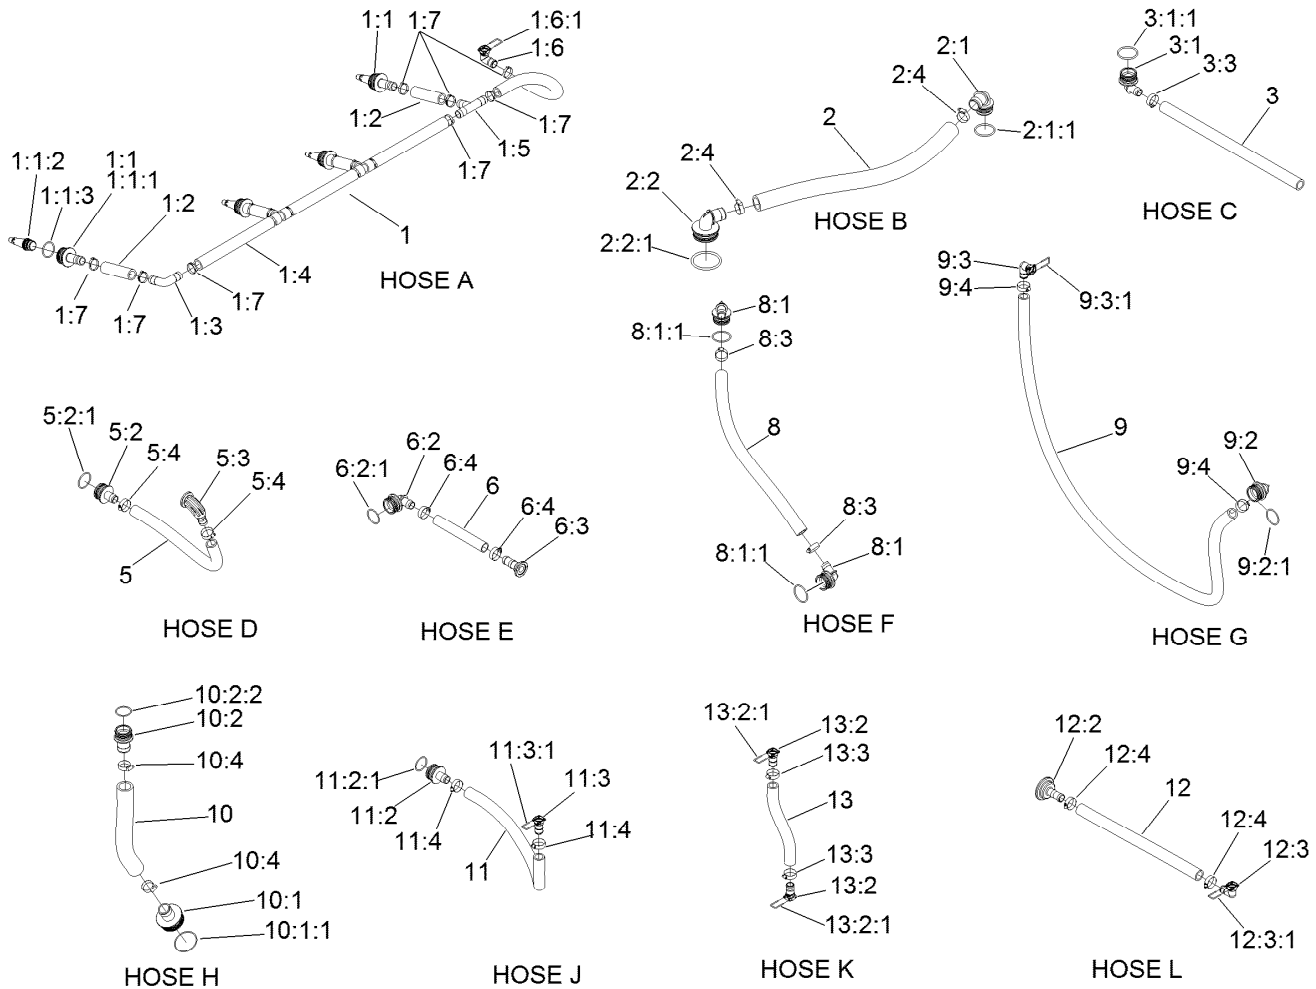

Reference **Spray Tank Assembly** page and **Spray Tank Valve Assembly** page for hose locations and orientation

Hose Assembly

Ref.	Part Number	Qty.	Description	Ref.	Part Number	Qty.	Description
1	132-4327	1	Hose-Agitation	3:3	2412-34	1	Clamp-Hose
1:1	131-3731	4	Agitation Nozzle ASM	5	132-4329	1	Hose-Supply
1:1:1	131-3732	1	Fitting-Barb	5:2	106-4932	1	Hosebarb-Straight
1:1:2	120-8579	1	Nozzle-Agitation	5:2:1	100-8637	1	O-Ring
1:1:3	121-4996	1	O-Ring	5:3	131-0241	1	Fitting-Elbow, Sweep
1:2	119-0441	4	Hose-Agitation	5:4	2412-34	2	Clamp-Hose
1:3	117-7867	1	Elbow-Hosebarb	6	132-4331	1	Hose-Agitation, Bypass
1:4	117-7862	3	Hose-Main Agitation	6:2	106-4933	1	Hosebarb ASM
1:5	117-7866	3	Tee-Hosebarb	6:2:1	100-8637	1	O-Ring
1:6	131-0213	1	90 DEG Barb Fitting Kit	6:3	127-1142	1	Fitting-Barb
1:6:1	127-1175	1	Fork	6:4	2412-34	2	Clamp-Hose
1:7	2412-3	16	Clamp-Hose	8	125-0639	1	Regulating Hose ASM
2	125-0645	1	Upper Suction Hose ASM	8:1	106-4933	2	Hosebarb ASM
2:1	110-5156	1	Suction Elbow ASM	8:1:1	100-8637	1	O-Ring
2:1:1	100-8637	1	O-Ring	8:3	2412-34	2	Clamp-Hose
2:2	106-4952	1	Hosebarb-90 DEG	9	132-4333	1	Hose-Bypass
2:2:1	100-6989	1	O-Ring	9:2	106-4933	1	Hosebarb ASM
2:4	41327	2	Clamp-Hose	9:2:1	100-8637	1	O-Ring
3	125-0647	1	Drain Hose ASM	9:3	131-0213	1	90 DEG Barb Fitting Kit
3:1	106-4933	1	Hosebarb ASM	9:3:1	127-1175	1	Fork
3:1:1	100-8637	1	O-Ring	9:4	2412-34	2	Clamp-Hose