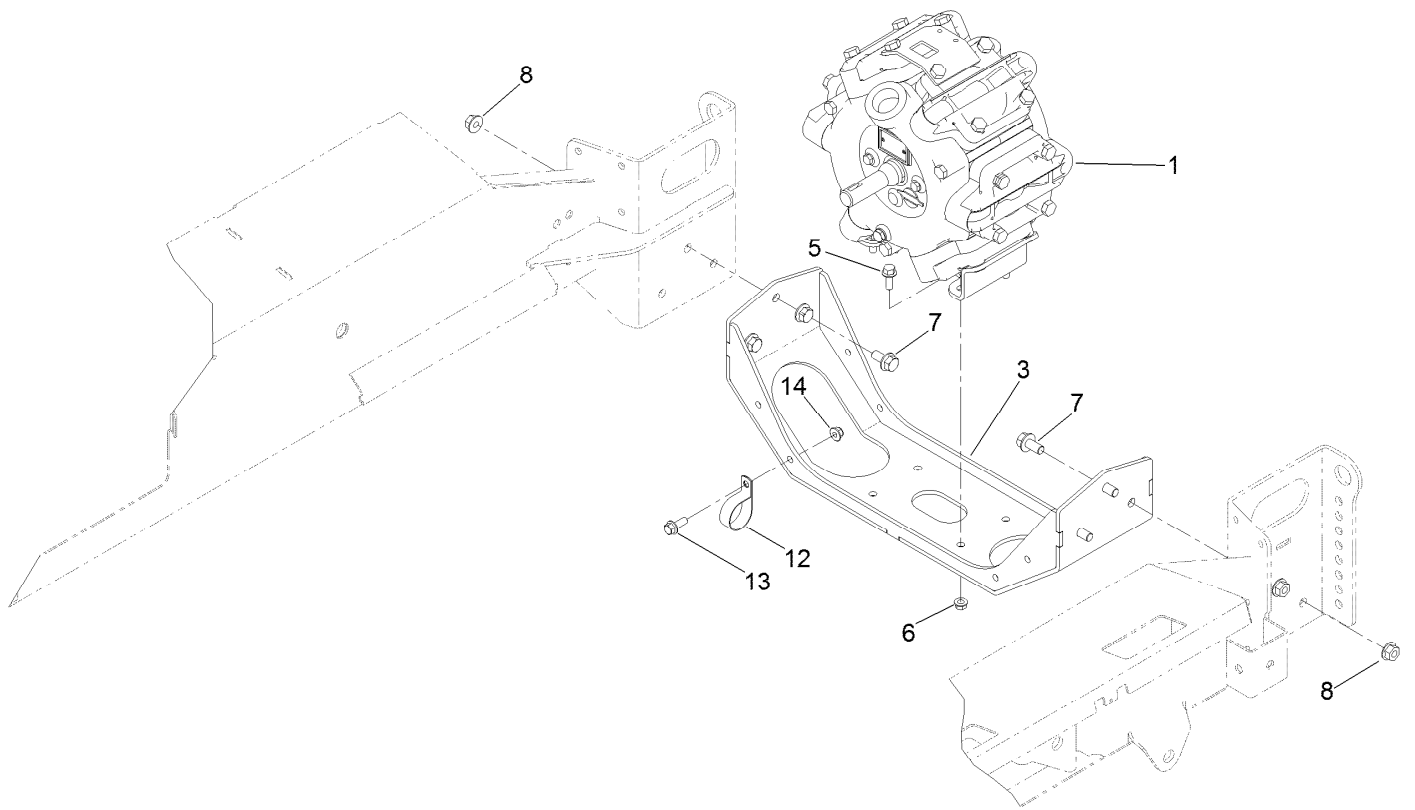

Pump Mount Assembly

<i>Ref.</i>	<i>Part Number</i>	<i>Qty.</i>	<i>Description</i>
1	117-0713	1	Pump ASM
3	125-8053-03	1	Mount-Pump
5	3234-11	4	Screw-HHF
6	3290-357	4	Nut-HHF, Whiz
7	3234-6	6	Screw-HHF
8	32128-49	6	Nut-HHF
12	2412-147	1	Clamp-R
13	3234-42	1	Screw-HHF
14	104-8301	1	Nut-HF, NI