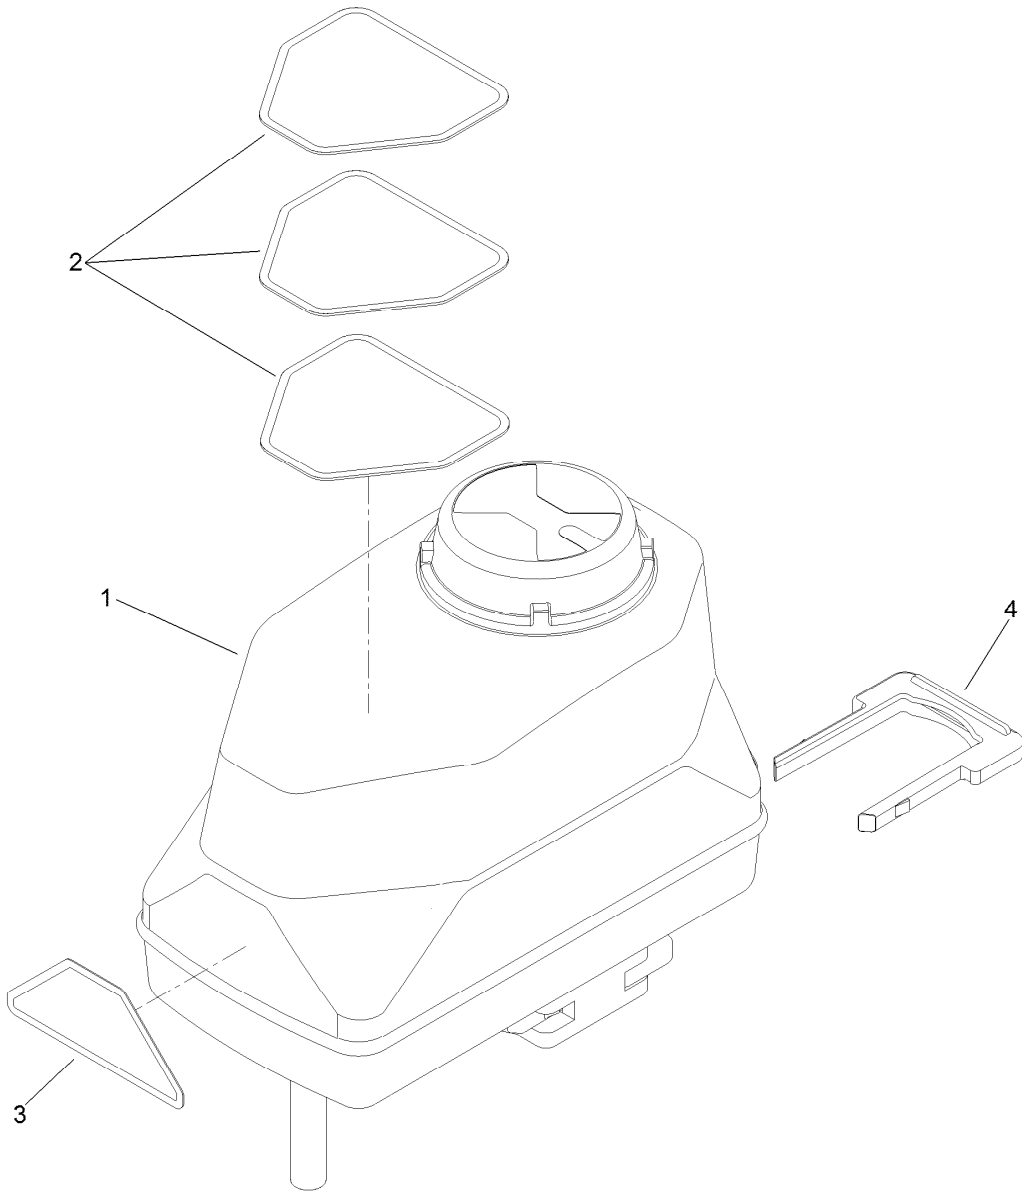

Actuator On/Off Kit No. 131-3723

<i>Ref.</i>	<i>Part Number</i>	<i>Qty.</i>	<i>Description</i>
1	127-9801	1	Actuator-On/Off
2	127-6979	1	Decal-Valve, Agitation
2	127-6981	1	Decal-Valve, On/Off
2	127-6982	1	Decal-Valve, Master Boom
3	127-6976	1	Decal-Valve, Bypass Adjust
4	130-7301	1	Hairpin-Actuator