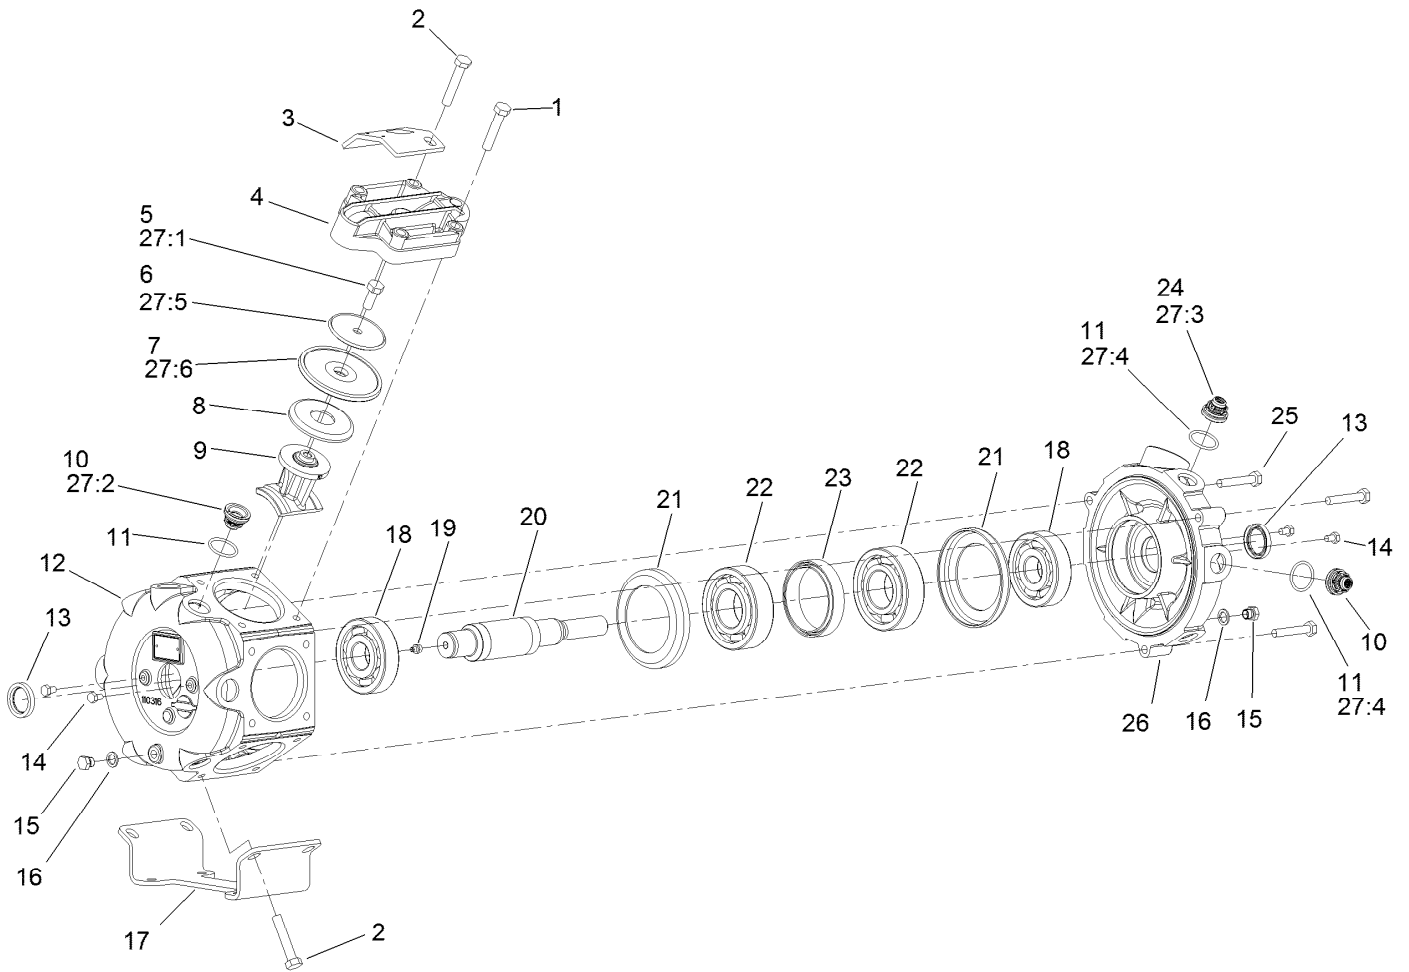

Pump Assembly No. 117-0713

Ref.	Part Number	Qty.	Description	Ref.	Part Number	Qty.	Description
1	120-0773	18	Bolt-Hex	18	120-0788	2	Bearing-Ball
2	120-0774	6	Bolt-Hex	19	99-0873	1	Fitting-Grease
3	120-0775	1	Bracket-Pump	20	120-0789	1	Shaft-Crank
4	120-0776	6	Cover-Valve	21	120-0790	2	Spacer-Metal
5	120-0777	6	Bolt-Hex	22	120-0791	2	Bearing-Ball
6	120-0778	6	Disc-Diaphragm	23	120-0792	1	Spacer
7	120-0779	6	Diaphragm	24	120-0793	2	Valve W/Hole
8	120-0780	6	Disc-Backing, Diaphragm	25	120-0794	3	Bolt-Hex
9	120-0781	6	Rod-Connecting	26	120-0795	1	Casting-Pump
10	99-0861	10	Valve-Pump	27	120-0796	1	Pump Kit ●
11	100-6651	12	O-Ring	27:1	120-0777	6	Bolt-Hex
12	120-0782	1	Casting-Pump	27:2	99-0861	10	Valve-Pump
13	120-0783	2	Seal-Oil	27:3	120-0793	2	Valve W/Hole
14	120-0784	4	Bolt-Hex	27:4	100-6651	12	O-Ring
15	120-0785	2	Plug	27:5	120-0778	6	Disc-Diaphragm
16	120-0786	2	Seal	27:6	120-0779	6	Diaphragm
17	120-0787	1	Foot-Pump				

● Not illustrated