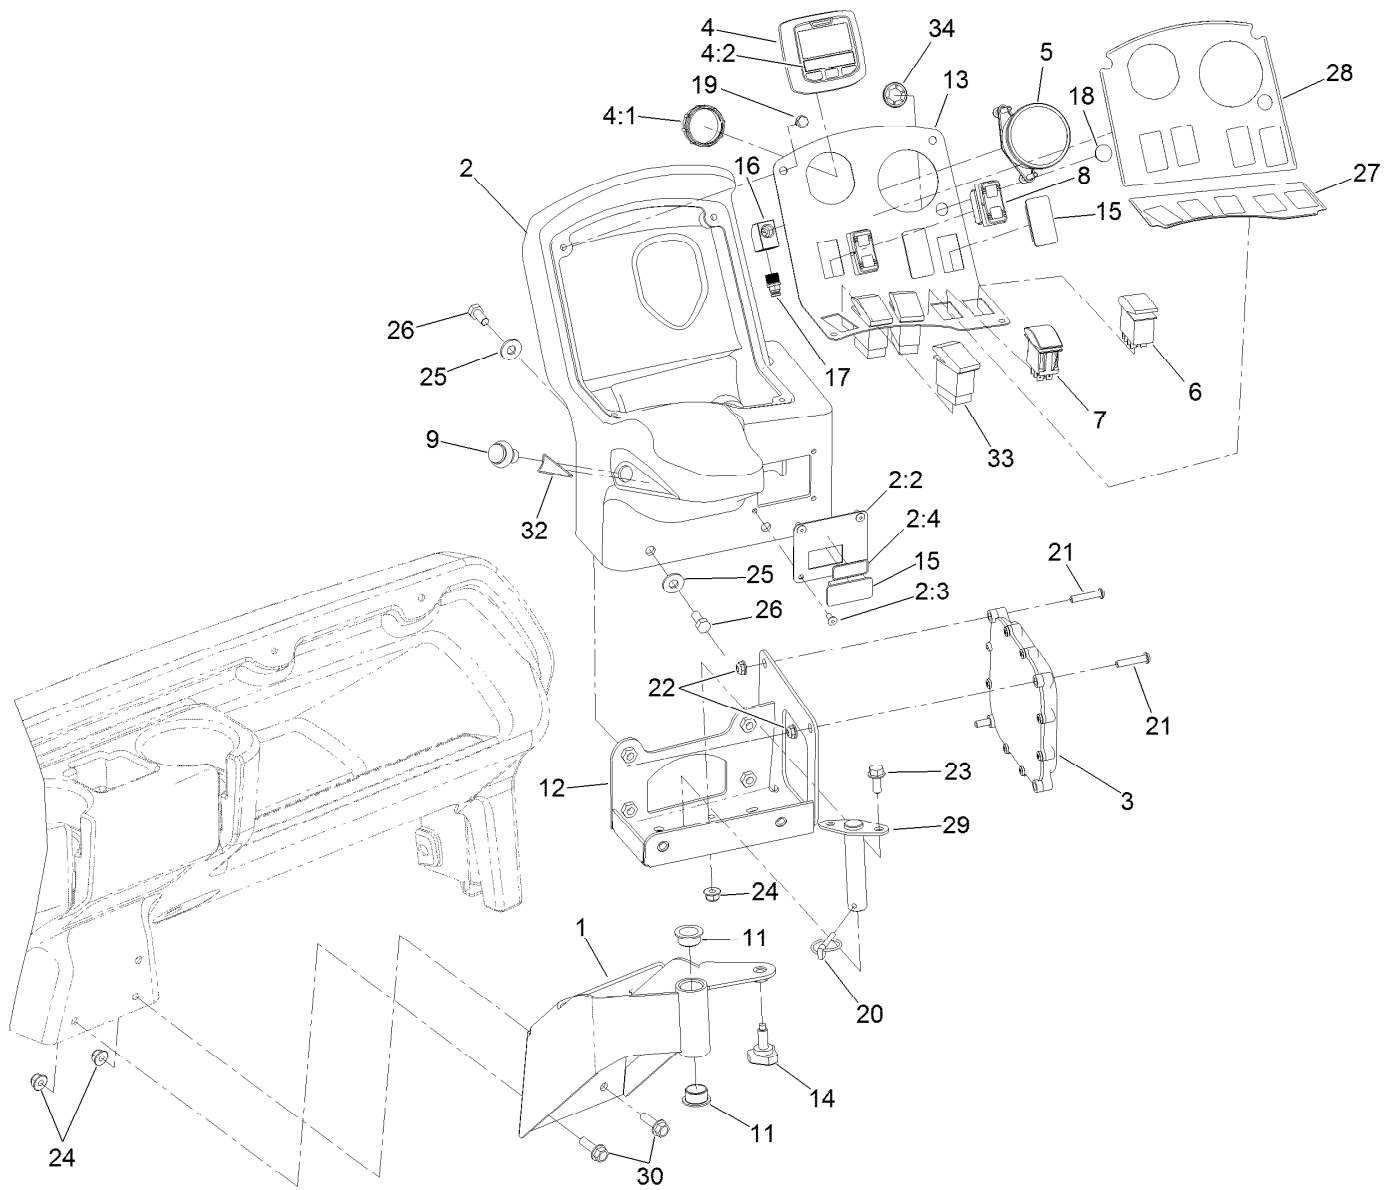

Control Console Assembly

Ref.	Part Number	Qty.	Description	Ref.	Part Number	Qty.	Description
1	131-5795-03	1	Bracket-Console	15	99-7420	3	Plug-Hole
2	131-9618	1	Control-Console	16	131-9605	1	Fitting-Elbow-90
2:2	131-9607-03	1	Plate-Switch	17	100-8674	1	Coupler-Tube
2:3	3290-409	4	Rivet	18	119-5329	1	Plug-Hole
2:4	131-5808	1	Decal-Switch	19	93-6083	4	Screw-HWH
3	115-1900	1	Controller	20	3290-495	1	Pin-Klik
4	120-6310	1	LCD Display ASM	21	120-0834	3	Screw-HSBH
4:1	120-4630	1	Nut-Display	22	104-7201	3	Nut-HF
4:2	120-6311	1	Decal-Display	23	3234-5	2	Screw-HHF
5	120-8546	1	Gauge-Pressure	24	104-8300	5	Nut-HF, NI
6	100-8490	1	Switch-Rocker, On-None-On	25	3256-71	6	Washer-Flat
7	100-1535	1	Switch	26	322-43	6	Screw-HH
8	125-0899	2	Switch-Rocker	27	130-8294	1	Decal-Console
9	125-7996	1	Switch-Pb, Momentary	28	125-4052	1	Decal-Console, Upper
11	109-8054	2	Bushing-Flange	29	125-4054	1	Pin
12	125-4021-03	1	Bracket-Pivot, Console	30	3234-17	3	Screw-HHF
13	125-4020-03	1	Panel-Control	32	125-8139	1	Decal-Master Boom Switch
14	95-9648	1	Knob	33	95-8999	3	Switch
				34	1-323142	1	Nut-Push