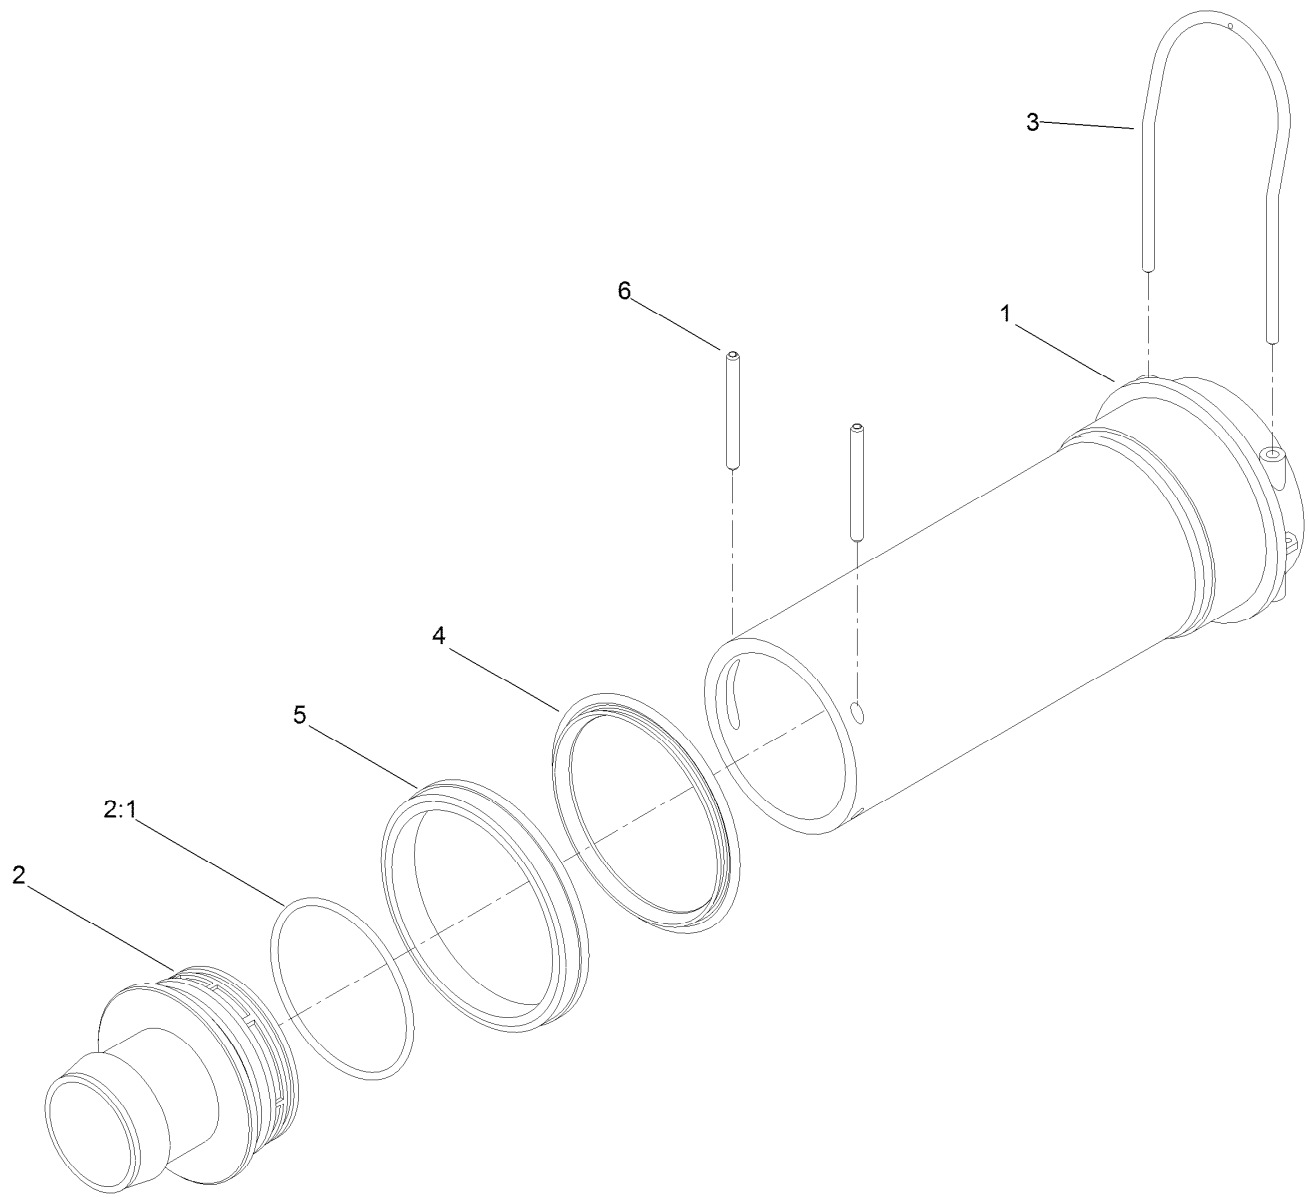

Filter Assembly No. 130-7096

<i>Ref.</i>	<i>Part Number</i>	<i>Qty.</i>	<i>Description</i>
1	100-8643	1	Housing-Filter
2	106-4942	1	Hosebarb-Straight
2:1	100-6989	1	O-Ring
3	100-8636	1	Fork-Special
4	100-8646	1	Gasket-Bulkhead
5	100-8647	1	Nut-Bulkhead
6	100-8644	2	Pin-Expansion