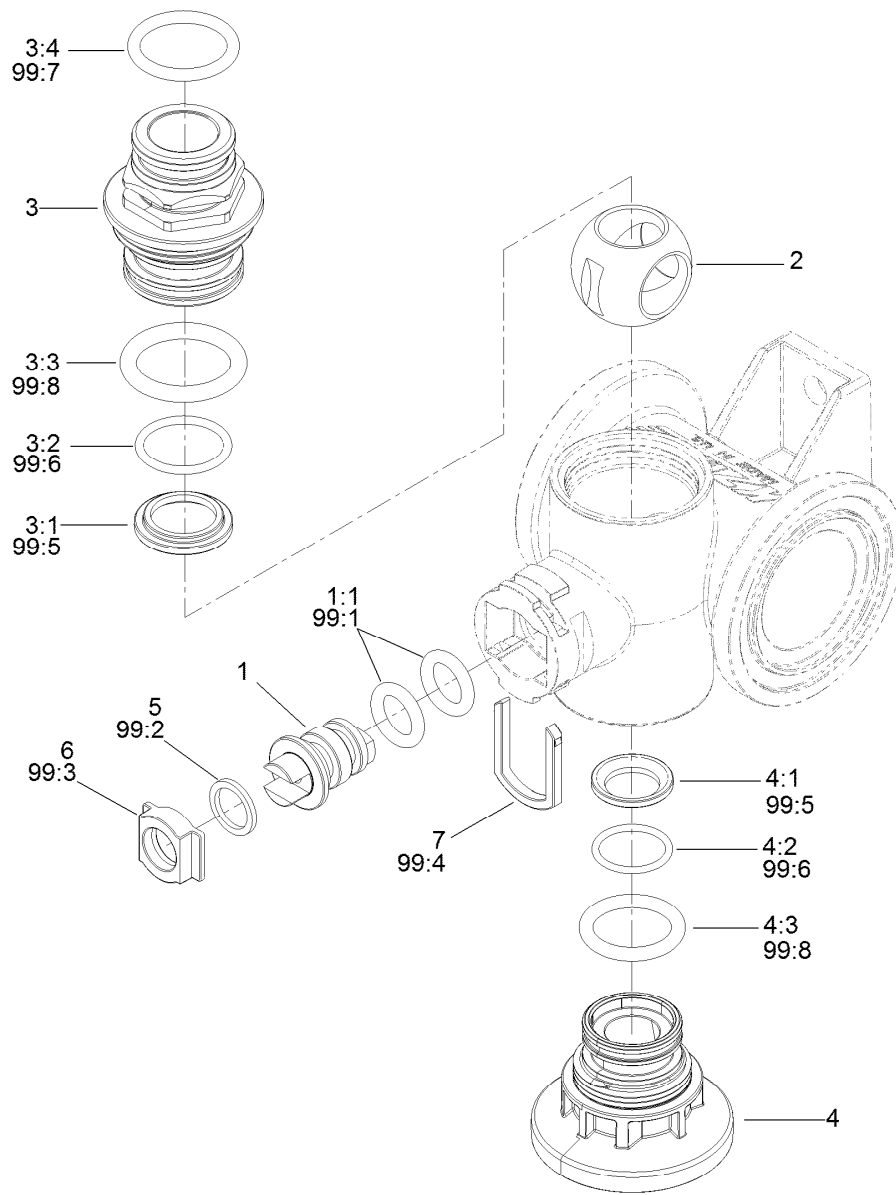

Manifold Valve Kit No. 131-0253

<i>Ref.</i>	<i>Part Number</i>	<i>Qty.</i>	<i>Description</i>	<i>Ref.</i>	<i>Part Number</i>	<i>Qty.</i>	<i>Description</i>
1	130-8248	1	Valve Stem Kit	5	127-1196	1	Washer-Stem, Valve
1:1	127-1197	2	O-Ring-Stem	6	127-1195	1	Seat-Stem, Valve
2	127-1113	1	Ball-V	7	127-1190	1	Fork-Stem, Valve
3	130-7317	1	Endcap Kit	99	130-7304	1	Valve Repair Kit ●
3:1	127-1192	1	Seat-Ball	99:1	127-1197	2	O-Ring-Stem
3:2	127-1188	1	O-Ring, Seat (Ball)	99:2	127-1196	2	Washer-Stem, Valve
3:3	127-1189	1	O-Ring, Endcap	99:3	127-1195	1	Seat-Stem, Valve
3:4	127-1187	1	O-Ring, Endcap	99:4	127-1190	1	Fork-Stem, Valve
4	130-8249	1	Endcap Kit	99:5	127-1192	2	Seat-Ball
4:1	127-1192	1	Seat-Ball	99:6	127-1188	2	O-Ring, Seat (Ball)
4:2	127-1188	1	O-Ring, Seat (Ball)	99:7	127-1187	2	O-Ring, Endcap
4:3	127-1189	1	O-Ring, Endcap	99:8	127-1189	2	O-Ring, Endcap

● Not illustrated