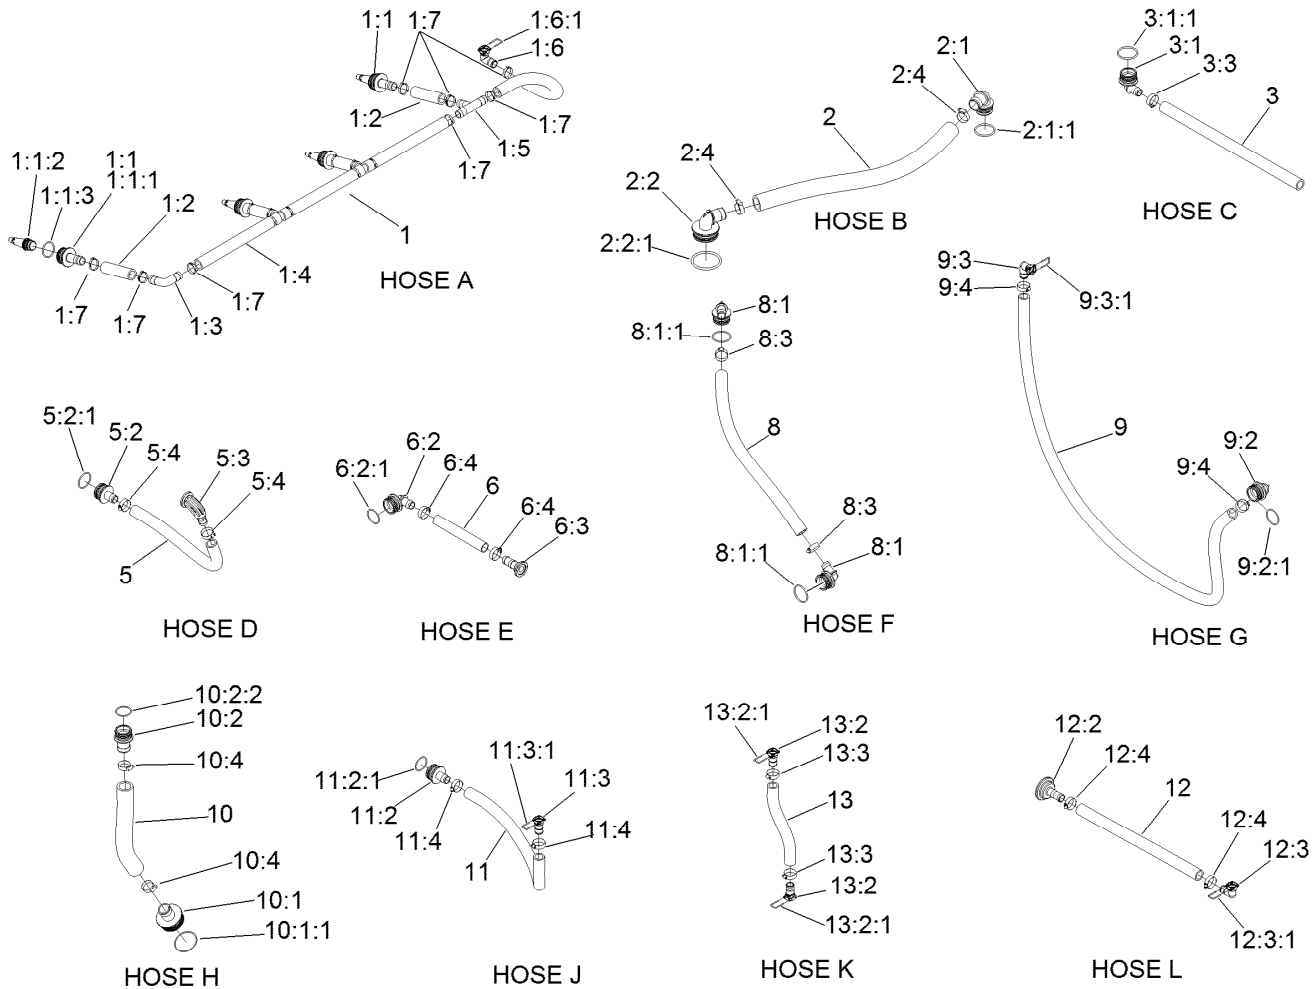

Reference **Spray Tank Assembly** page and **Spray Tank Valve Assembly** page for hose locations and orientation

Hose Assembly (continued)

<i>Ref.</i>	<i>Part Number</i>	<i>Qty.</i>	<i>Description</i>	<i>Ref.</i>	<i>Part Number</i>	<i>Qty.</i>	<i>Description</i>
10	125-0643	1	Lower Suction Hose ASM	11:4	2412-34	2	Clamp-Hose
10:1	117-7965	1	Hosebarb ASM	12	132-4332	1	Hose-Master
10:1:1	100-6989	1	O-Ring	12:2	107-8704	1	Hosebarb
10:2	117-7982	1	Hosebarb ASM	12:3	131-0213	1	90 DEG Barb Fitting Kit
10:2:2	100-8637	1	O-Ring	12:3:1	127-1175	1	Fork
10:4	41327	2	Clamp-Hose	12:4	2412-34	2	Clamp-Hose
11	132-4330	1	Hose-Regulating	13	132-4326	1	Hose-Agitation, Supply
11:2	106-4932	1	Hosebarb-Straight	13:2	127-9806	2	Fitting Kit
11:2:1	100-8637	1	O-Ring	13:2:1	127-1175	1	Fork
11:3	127-9806	1	Fitting Kit	13:3	2412-34	2	Clamp-Hose
11:3:1	127-1175	1	Fork