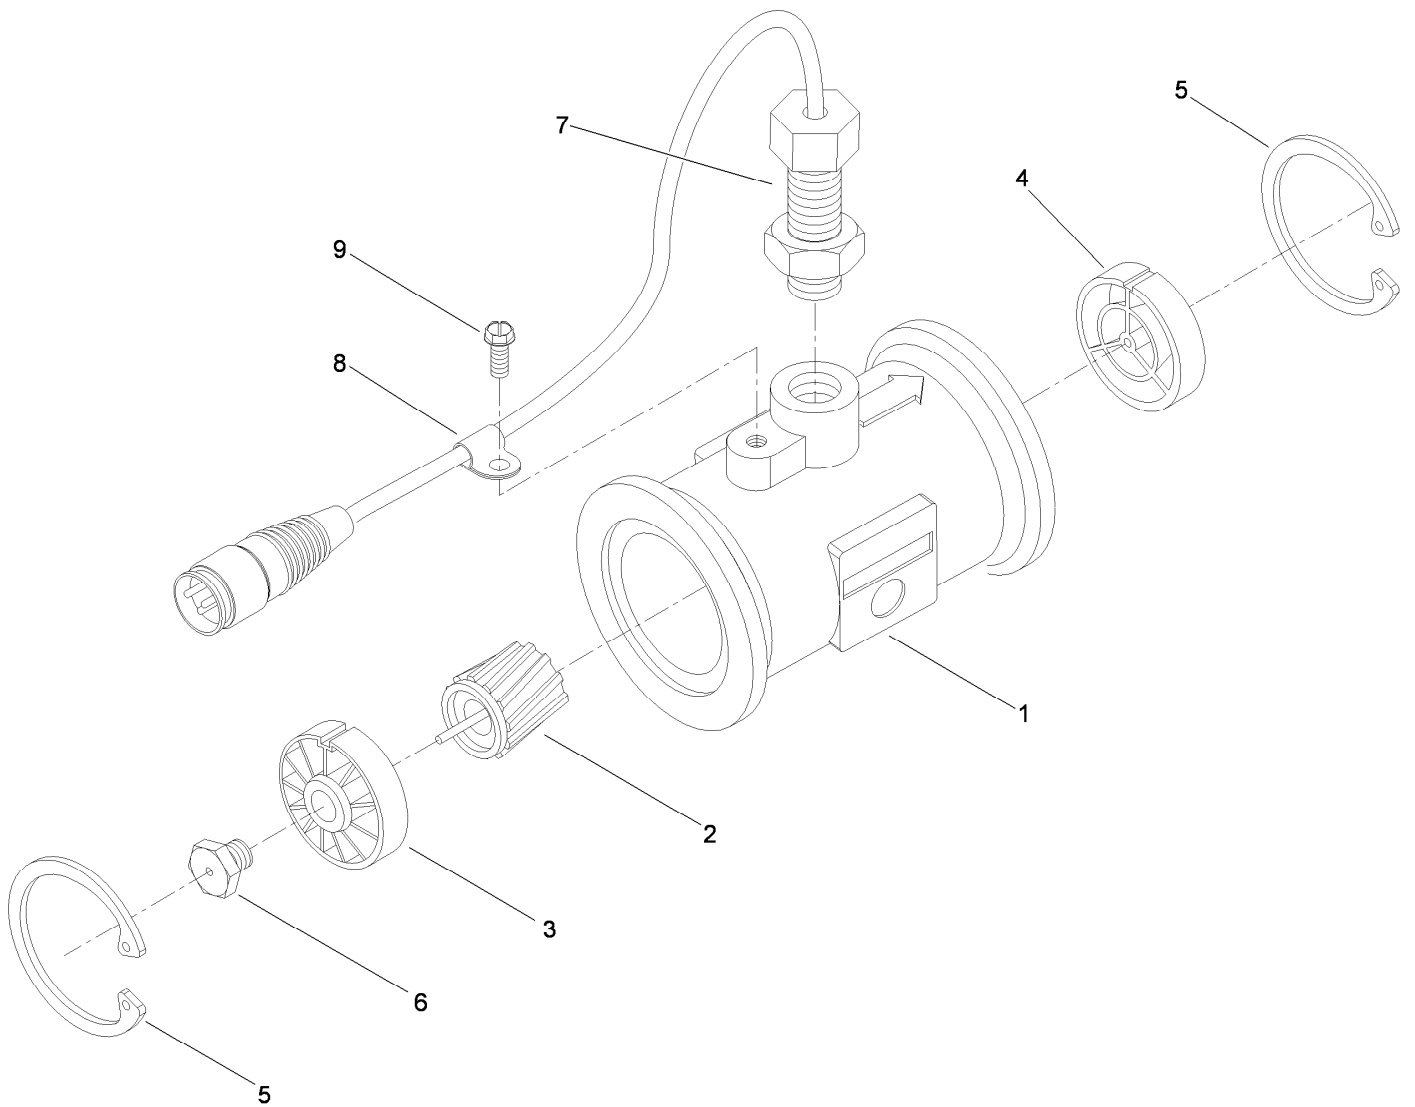

Flow Meter Assembly No. 106-1038

<i>Ref.</i>	<i>Part Number</i>	<i>Qty.</i>	<i>Description</i>
1	106-1042	1	Body-Meter, Flow
2	104-9059	1	Rotor / Magnet ASM
3	104-9060	1	Upstream Hub And Bearing ASM
4	104-9061	1	Downstream Hub ASM
5	104-9062	2	Ring-Retaining, Internal
6	42480	1	Stud-Turbine (W / Bearing)
7	104-9065	1	External Sensor ASM
8	104-9063	1	Clamp-Cable
9	104-9064	1	Screw-HWHTF