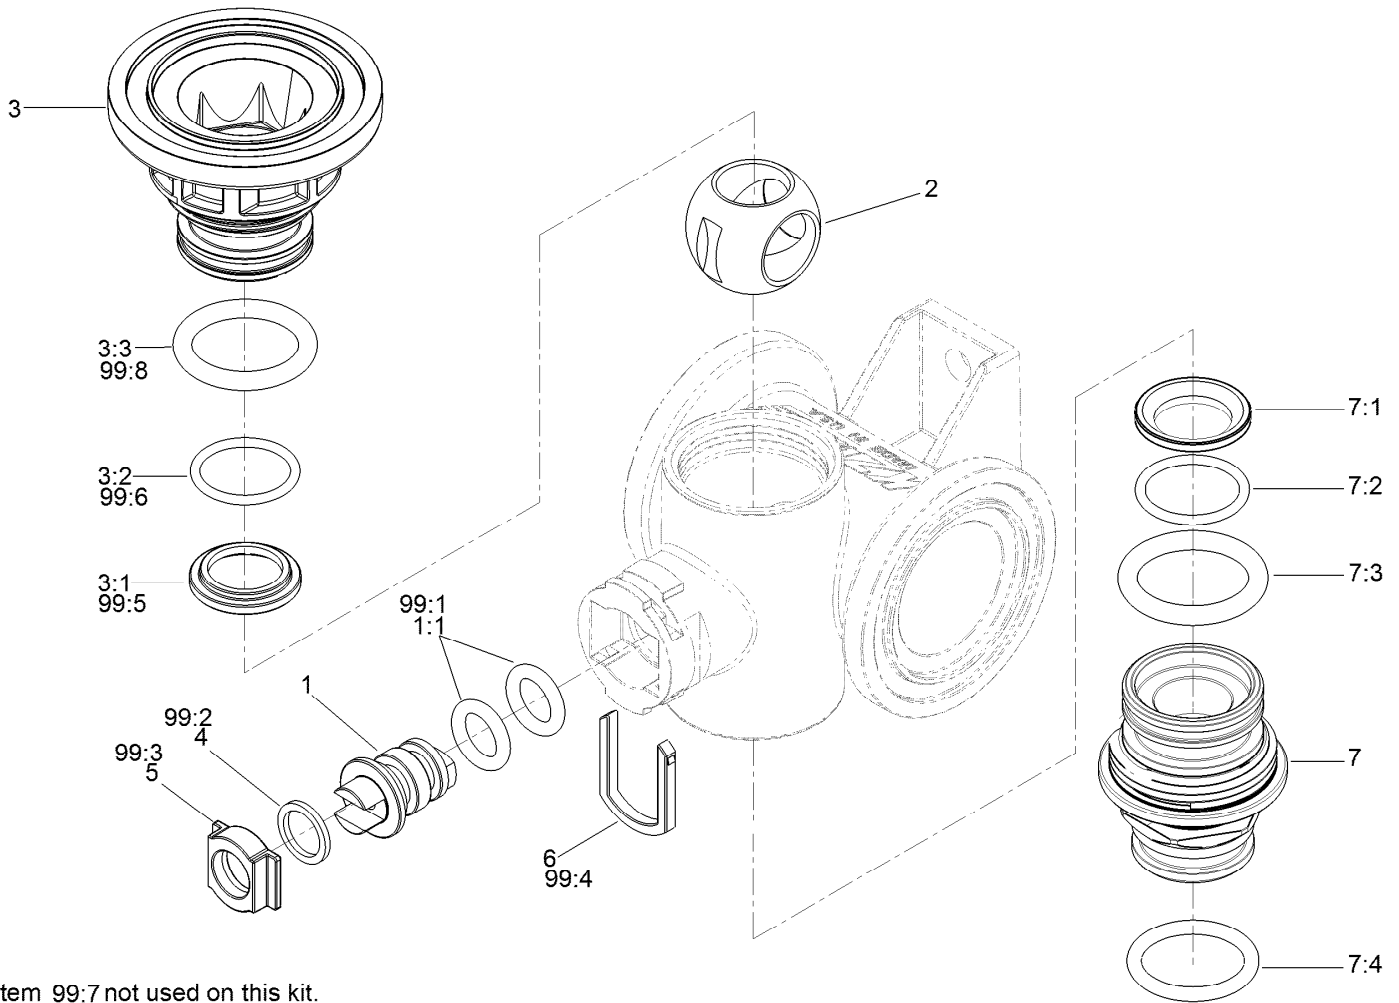

Item 99:7 not used on this kit.

Manifold Valve Kit No. 131-7256

Ref.	Part Number	Qty.	Description	Ref.	Part Number	Qty.	Description
1	130-8248	1	Valve Stem Kit	7:2	127-1188	1	O-Ring, Seat (Ball)
1:1	127-1197	2	O-Ring-Stem	7:3	127-1189	1	O-Ring, Endcap
2	127-1194	1	Ball-Valve, 3Way	7:4	127-1187	1	O-Ring, Endcap
3	130-8249	1	Endcap Kit	99	130-7304	1	Valve Repair Kit ●
3:1	127-1192	1	Seat-Ball	99:1	127-1197	2	O-Ring-Stem
3:2	127-1188	1	O-Ring, Seat (Ball)	99:2	127-1196	2	Washer-Stem, Valve
3:3	127-1189	1	O-Ring, Endcap	99:3	127-1195	1	Seat-Stem, Valve
4	127-1196	1	Washer-Stem, Valve	99:4	127-1190	1	Fork-Stem, Valve
5	127-1195	1	Seat-Stem, Valve	99:5	127-1192	2	Seat-Ball
6	127-1190	1	Fork-Stem, Valve	99:6	127-1188	2	O-Ring, Seat (Ball)
7	130-7317	1	Endcap Kit	99:7	127-1187	2	O-Ring, Endcap
7:1	127-1192	1	Seat-Ball	99:8	127-1189	2	O-Ring, Endcap

● Not illustrated