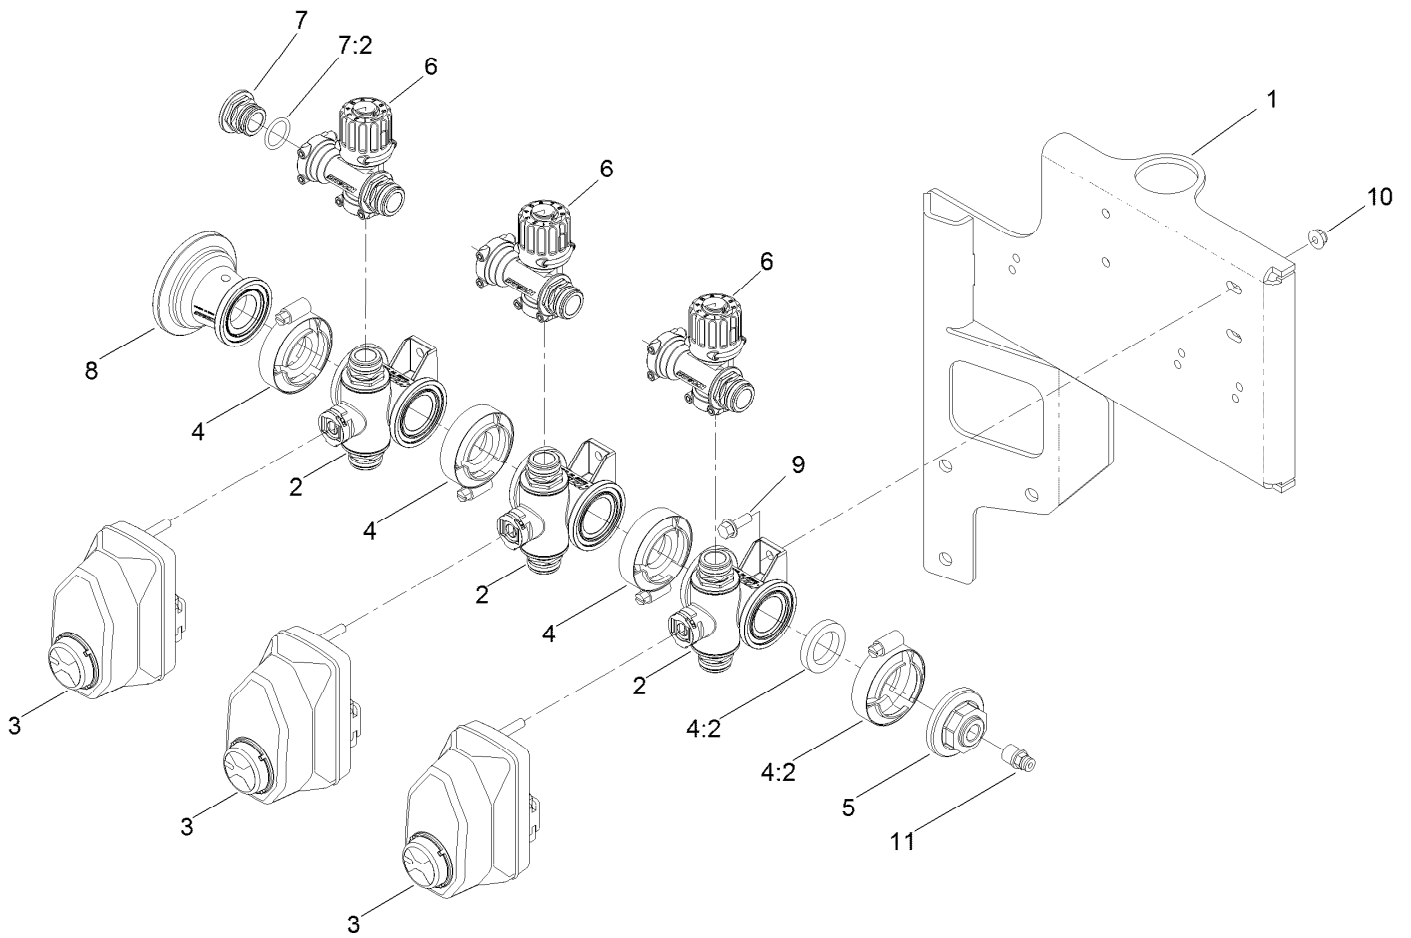

Section Valve Manifold Assembly

Ref.	Part Number	Qty.	Description
1	131-0258	1	Mount-Valves, Boom
2	127-9803	3	On/Off Manifold Valve Kit
3	131-3723	3	Actuator On/Off Kit
4	127-9829	4	Clamp/Gasket Kit
4:2	127-1145	1	Gasket-Flange
5	127-1185	1	Fitting-Cap, Port
6	127-9805	3	Bypass Valve ASM
7	127-9810	1	Male Cap Fitting Kit
7:2	127-1187	1	O-Ring, Endcap
8	127-1144	1	Fitting-Adapter
9	3234-4	4	Screw-HHF
10	104-7201	4	Nut-HF
11	131-3709	1	Coupler