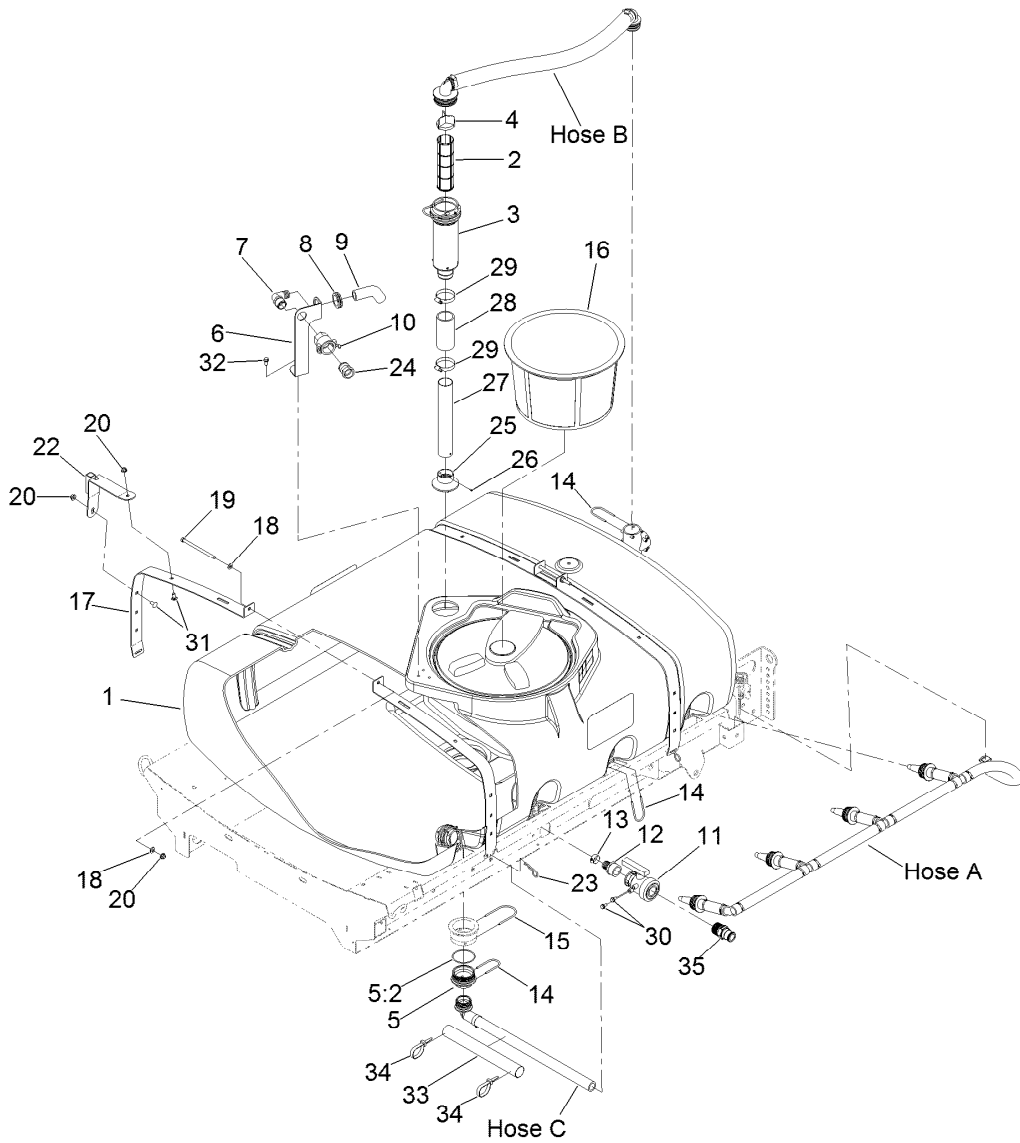

Reference **Hose Assembly** page for hose assemblies and service parts

Spray Tank Assembly

Ref.	Part Number	Qty.	Description	Ref.	Part Number	Qty.	Description
1	121-6518	1	200 Gallon Tank ASM	18	3256-24	4	Washer-Flat
2	100-8642	1	Screen-Suction	19	323-58	2	Bolt-TAP, HH
3	130-7096	1	Filter ASM	20	104-8301	4	Nut-HF, NI
4	100-8641	1	Vane-Screen	22	127-3920-03	1	Bracket-Storage
5	117-7928	1	Adapter ASM	23	3290-343	4	Pin-Hair
5:2	100-6989	1	O-Ring	24	41316	1	Adapter-Quick
6	110-5082-03	1	Bracket-Anti Siphon	25	100-6714	1	Foot-Tube, Suction
7	41140	1	Elbow	26	108-3270	1	Screw-TAP
8	110-5090	1	Grommet	27	125-8128	1	Tube-Suction
9	110-5088	1	Hose-Fill	28	100-8649	1	Hose-Suction
10	100-6779	1	Coupling-Female	29	2412-130	2	Clamp-Hose
11	108-0069	1	Valve-Ball	30	3234-7	2	Screw-HHF
12	110-5224	1	Fitting-Barbed, Straight	31	3231-21	2	Screw-CARR
13	2412-34	2	Clamp-Hose	32	3234-5	1	Screw-HHF
14	100-8635	6	Fork	33	127-9716	1	Shield-Hose, Drain
15	117-7996	1	Fork	34	127-9795	2	Tie-Cable, High Temp
16	119-9419	1	Basket-Filter	35	132-7787	1	Coupler-Quick
17	125-4081-03	4	Band-Tank