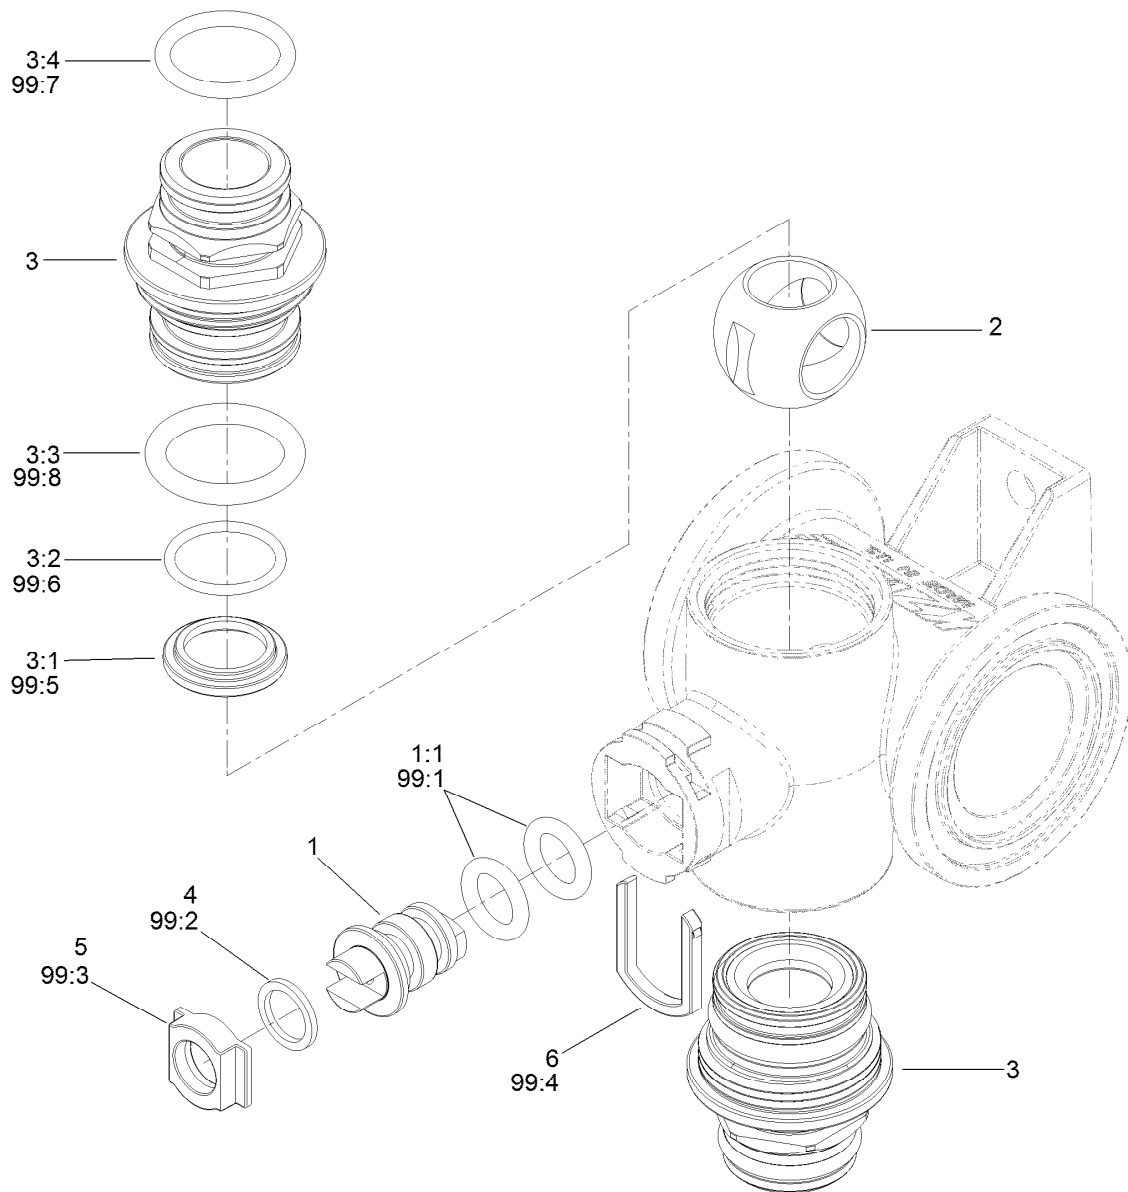

Parts in service assemblies have reference numbers in the form a:b. The a represents the reference number of the entire service assembly and the b represents a sequential number unique to each part within the service assembly.

For example, a wheel assembly might be identified by reference number 6, the tire by 6:1, the valve by 6:2, and the wheel by 6:3. When you order the assembly identified by reference number 6, you receive all parts identified by reference numbers 6:1, 6:2, and 6:3. However, you may also order any part individually. Reference numbers of this type appear in illustration and in parts lists.

● Not illustrated

Flow Meter Assembly No. 106-1038

<i>Ref.</i>	<i>Part Number</i>	<i>Qty.</i>	<i>Description</i>
1	106-1042	1	Body-Meter, Flow
2	104-9059	1	Rotor / Magnet ASM
3	104-9060	1	Upstream Hub And Bearing ASM
4	104-9061	1	Downstream Hub ASM
5	104-9062	2	Ring-Retaining, Internal
6	42480	1	Stud-Turbine (W / Bearing)
7	104-9065	1	External Sensor ASM
8	104-9063	1	Clamp-Cable
9	104-9064	1	Screw-HWHTF

Section Valve Manifold Assembly

Ref.	Part Number	Qty.	Description
1	131-0258	1	Mount-Valves, Boom
2	127-9803	3	On/Off Manifold Valve Kit
3	131-3723	3	Actuator On/Off Kit
4	127-9829	4	Clamp/Gasket Kit
4:2	127-1145	1	Gasket-Flange
5	127-1185	1	Fitting-Cap, Port
6	127-9805	3	Bypass Valve ASM
7	127-9810	1	Male Cap Fitting Kit
7:2	127-1187	1	O-Ring, Endcap
8	127-1144	1	Fitting-Adapter
9	3234-4	4	Screw-HHF
10	104-7201	4	Nut-HF
11	131-3709	1	Coupler