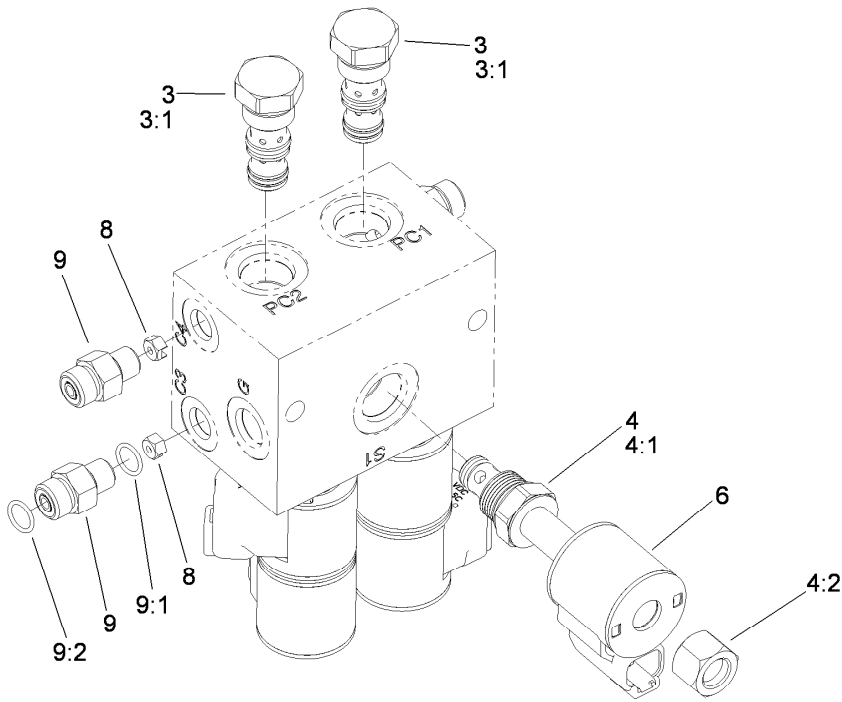

On-Off Boom Lift Valve No. 117-0702

Ref.	Part Number	Qty.	Description
3	120-2588	2	Valve-Check
3:1	120-0886	1	Seal Kit ●
4	107-7517	1	Valve-Solenoid
4:1	105-9156	1	Seal Kit
4:2	107-7812	1	Nut-Solenoid
5	120-2587	2	Valve-Solenoid
5:1	112-6520	1	Seal Kit ●
6	119-8036	5	Coil
7	120-2586	2	Spacer-Coil
8	120-2585	4	Orifice, .035
9	340-92	4	Fitting-Straight
9:1	237-78	1	O-Ring
9:2	237-21	1	O-Ring

● Not illustrated