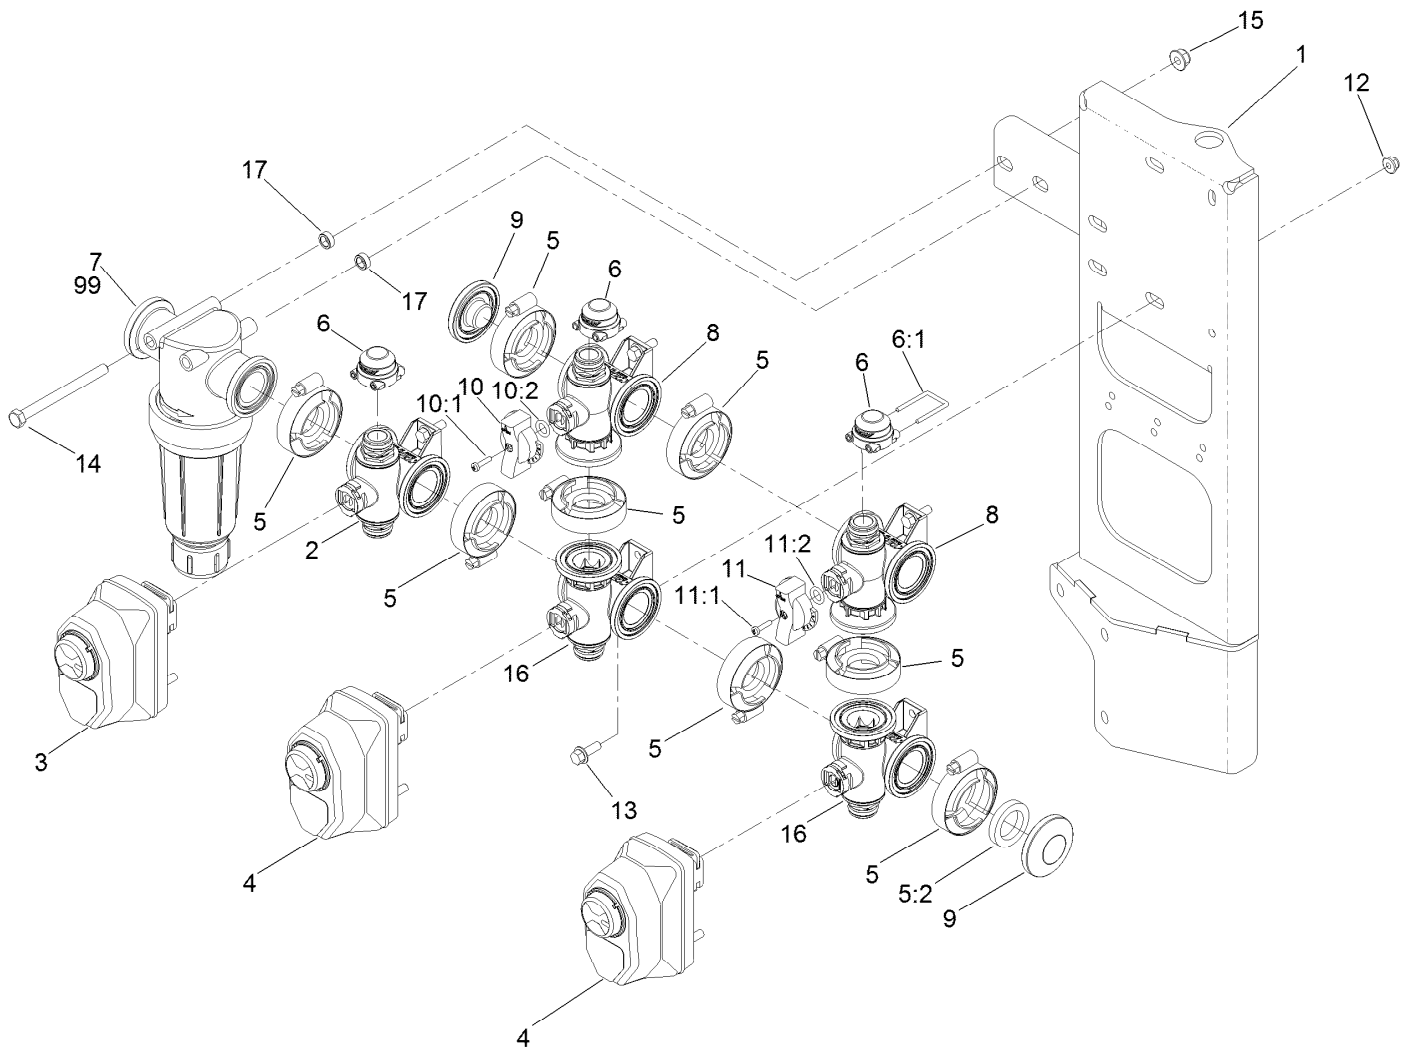

Agitation Valve Assembly

<i>Ref.</i>	<i>Part Number</i>	<i>Qty.</i>	<i>Description</i>	<i>Ref.</i>	<i>Part Number</i>	<i>Qty.</i>	<i>Description</i>
1	131-3722	1	Mount-Valve	11	131-0266	1	Master Regulating Handle Kit
2	127-9804	1	Regulating Valve Body ASM	11:1	131-0263	1	Screw-Handle
3	131-3724	1	Actuator Regulating Kit	11:2	127-1197	1	O-Ring-Stem
4	131-3723	2	Actuator On/Off Kit	12	104-7201	6	Nut-HF
5	127-9829	8	Clamp/Gasket Kit	13	3234-4	6	Screw-HHF
5:2	127-1145	1	Gasket-Flange	14	322-23	2	Screw-HH
6	127-9811	3	Fitting-Cap, Female	15	104-8300	2	Nut-HF, NI
6:1	127-1175	1	Fork	16	131-7256	2	Manifold Valve Kit
7	131-3791	1	Filter-Pressure	17	133-0380	2	Spacer-Filter
8	131-0253	2	Manifold Valve Kit	99	133-0387	1	Screen-Teejet, 100 Mesh ●
9	127-9815	2	Fitting-Cap	99	133-0386	1	Screen-Teejet, 80 Mesh ●
10	131-0265	1	Agitation Regulating Handle Kit	99	133-0385	1	Screen-Teejet, 50 Mesh ●
10:1	131-0263	1	Screw-Handle	99	133-0384	1	Screen-Teejet, 30 Mesh ●
10:2	127-1197	1	O-Ring-Stem				

● Optional Equipment