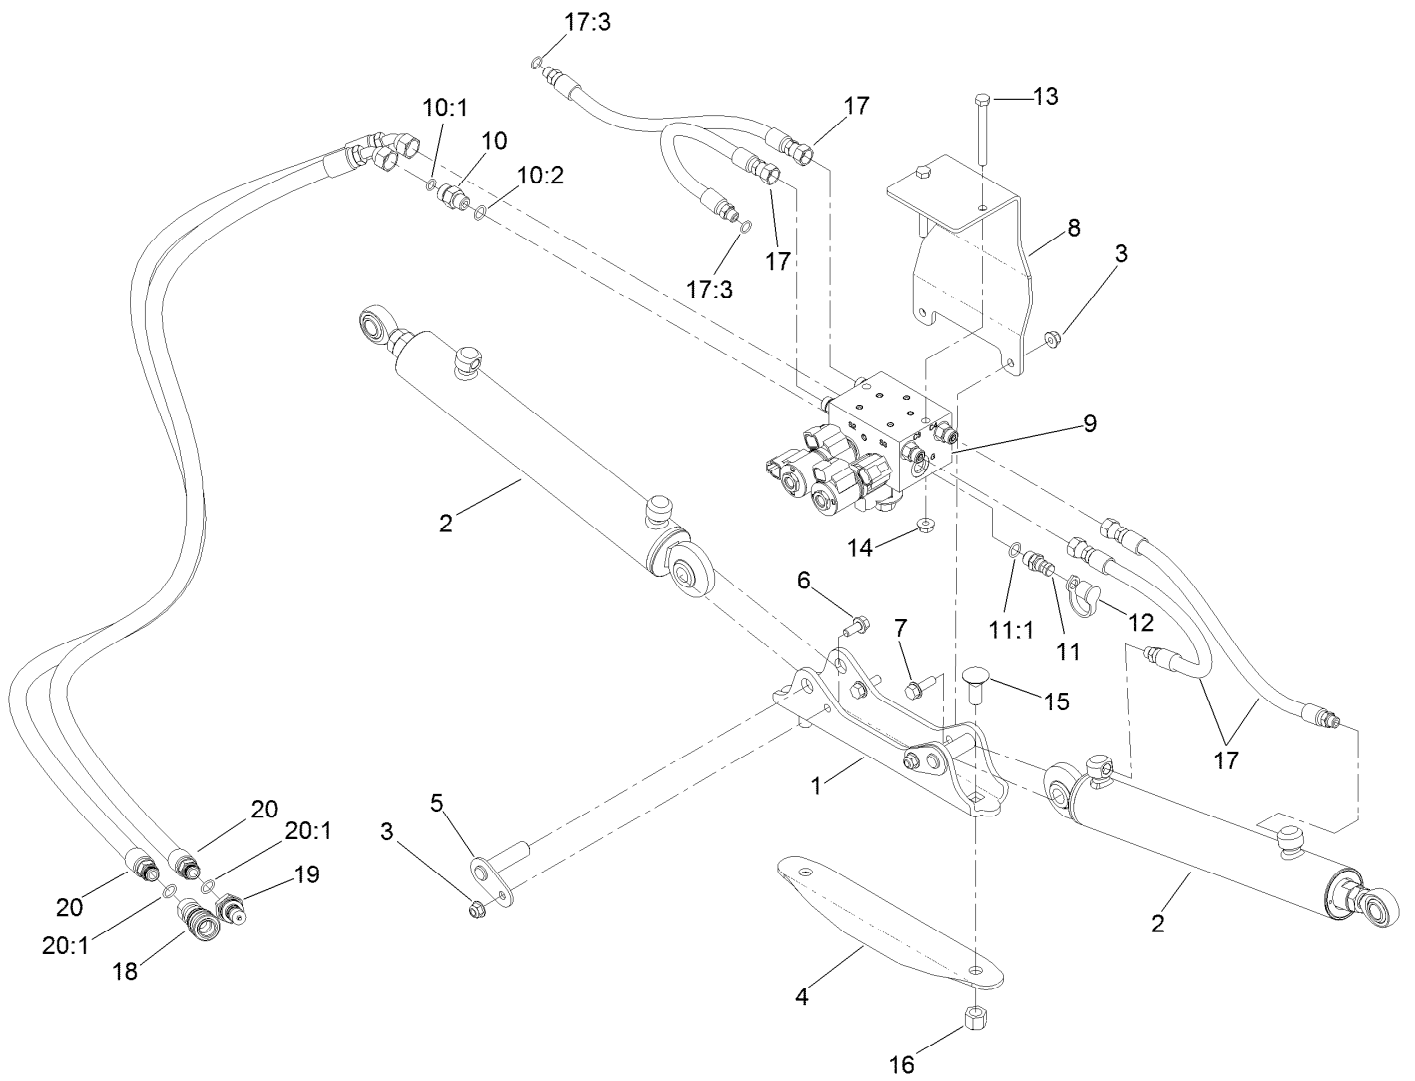

Boom Lift Assembly

<i>Ref.</i>	<i>Part Number</i>	<i>Qty.</i>	<i>Description</i>	<i>Ref.</i>	<i>Part Number</i>	<i>Qty.</i>	<i>Description</i>
1	119-4856-03	1	Plate-Mount, Cylinders	11:1	237-42	1	O-Ring
2	117-0701	2	Hydraulic Cylinder ASM	12	354-79	1	Cap-Dust
3	104-8300	4	Nut-HF, NI	13	322-14	2	Screw-HH
4	131-0297-03	1	Plate-Stiffener, Boom	14	32128-26	2	Nut-Flange
5	112-7884	2	Pin-Pivot	15	110-5067	2	Screw-CARR
6	110-5053	2	Screw-HHF	16	3296-23	2	Nut-Lock, NI
7	3234-29	2	Screw-HHF	17	119-4859	4	Hose ASM
8	130-8201-03	1	Mount-Valve	17:3	237-78	1	O-Ring
9	117-0702	1	On-Off Boom Lift Valve ASM	18	106-7968	1	Coupler-Quick, Female
10	340-2	2	Fitting-Straight	19	106-7969	1	Coupler-Quick, Male
10:1	237-22	1	O-Ring	20	127-9717	2	Hose ASM
10:2	237-42	1	O-Ring	20:1	237-42	1	O-Ring
11	59-7410	1	Fitting-Diagnostic