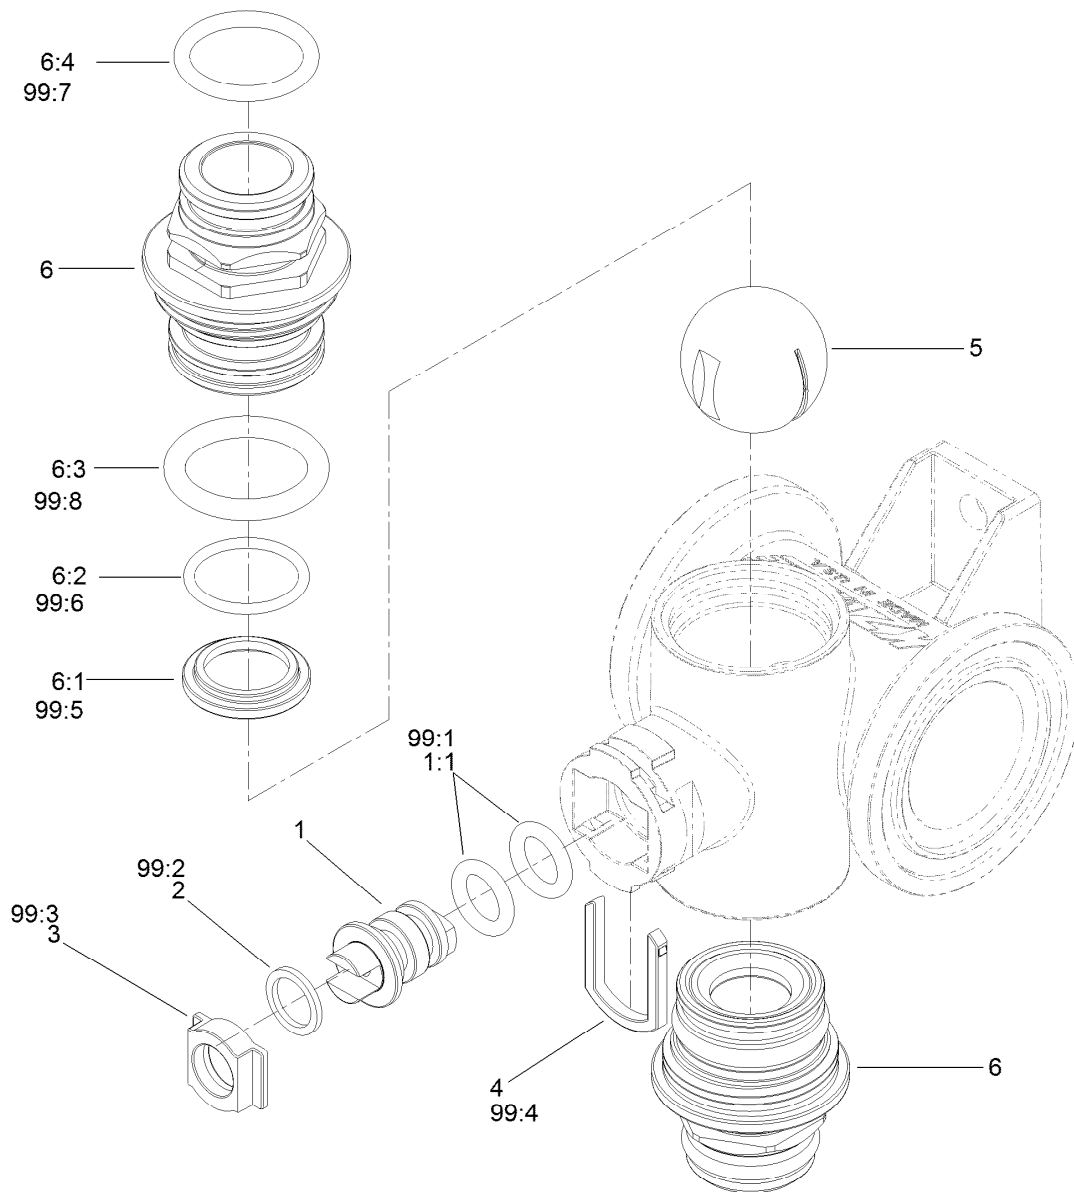

Regulating Valve Body Assembly No. 127-9804

<i>Ref.</i>	<i>Part Number</i>	<i>Qty.</i>	<i>Description</i>	<i>Ref.</i>	<i>Part Number</i>	<i>Qty.</i>	<i>Description</i>
1	130-8248	1	Valve Stem Kit	6:4	127-1187	1	O-Ring, Endcap
1:1	127-1197	2	O-Ring-Stem	99	130-7304	1	Valve Repair Kit ●
2	127-1196	1	Washer-Stem, Valve	99:1	127-1197	2	O-Ring-Stem
3	127-1195	1	Seat-Stem, Valve	99:2	127-1196	2	Washer-Stem, Valve
4	127-1190	1	Fork-Stem, Valve	99:3	127-1195	1	Seat-Stem, Valve
5	127-1113	1	Ball-V	99:4	127-1190	1	Fork-Stem, Valve
6	130-7317	2	Endcap Kit	99:5	127-1192	2	Seat-Ball
6:1	127-1192	1	Seat-Ball	99:6	127-1188	2	O-Ring, Seat (Ball)
6:2	127-1188	1	O-Ring, Seat (Ball)	99:7	127-1187	2	O-Ring, Endcap
6:3	127-1189	1	O-Ring, Endcap	99:8	127-1189	2	O-Ring, Endcap

● Not illustrated