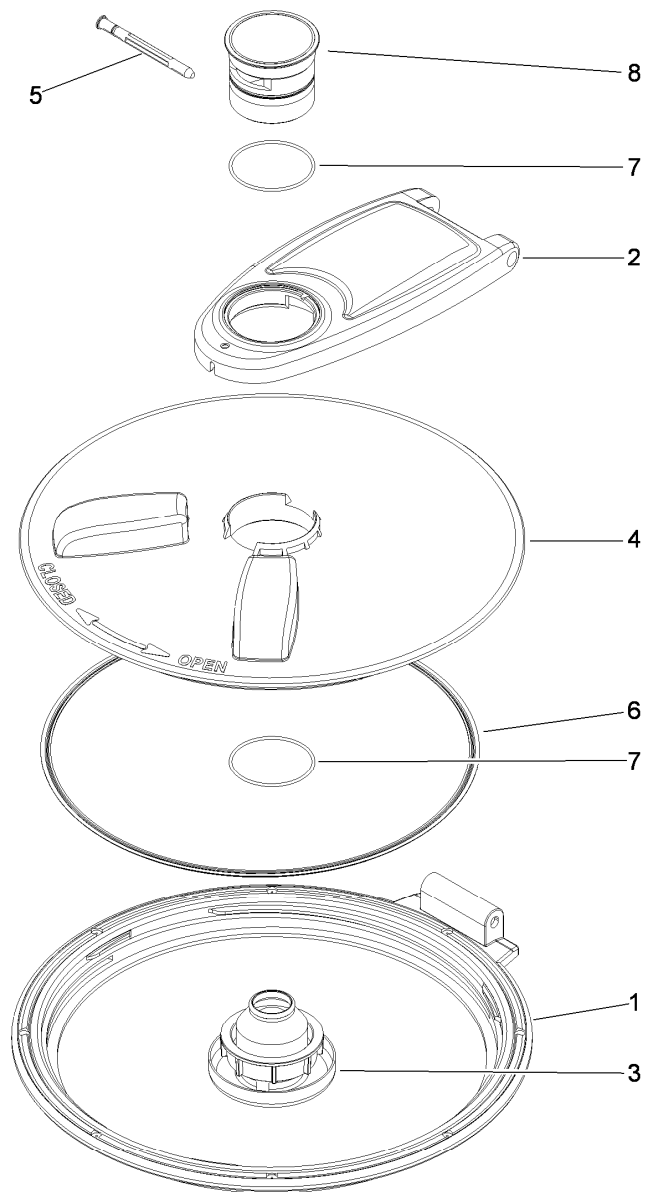

Spray Tank Lid Assembly No. 119-9380

<i>Ref.</i>	<i>Part Number</i>	<i>Qty.</i>	<i>Description</i>
1	119-9381	1	Ring-Lid
2	119-9382	1	Arm-Lid
3	119-9383	1	Vent-Lid
4	119-9384	1	Cover-Lid
5	119-9385	1	Pin-Pivot
6	106-5004	1	Seal-Lid
7	119-9386	2	O-Ring
8	119-9387	1	Cap-Lid