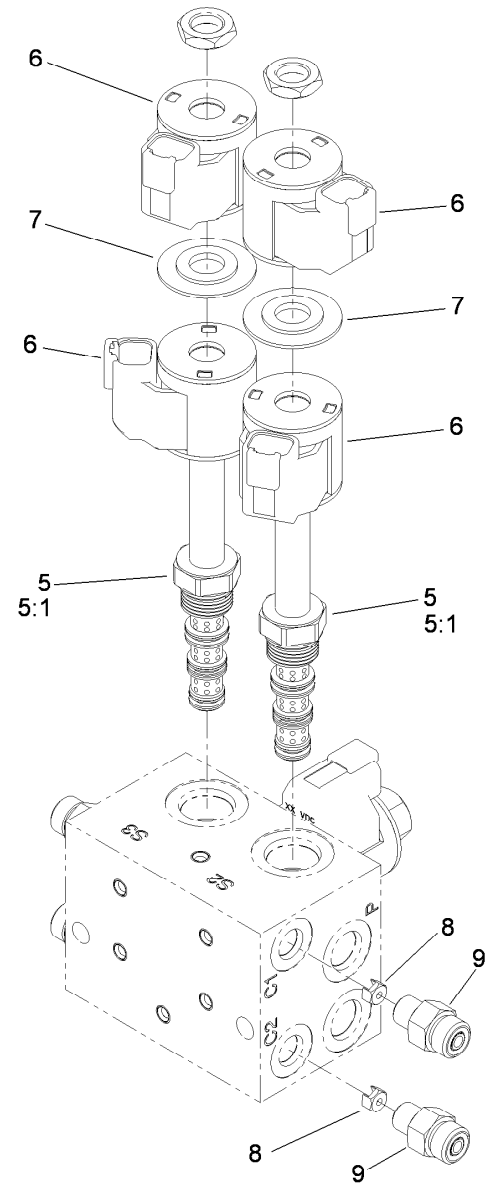

On-Off Boom Lift Valve No. 117-0702

Ref.	Part Number	Qty.	Description
3	120-2588	2	Valve-Check
3:1	120-0886	1	Seal Kit ●
4	107-7517	1	Valve-Solenoid
4:1	105-9156	1	Seal Kit
4:2	107-7812	1	Nut-Solenoid
5	120-2587	2	Valve-Solenoid
5:1	112-6520	1	Seal Kit ●
6	119-8036	5	Coil
7	120-2586	2	Spacer-Coil
8	120-2585	4	Orifice, .035
9	340-92	4	Fitting-Straight
9:1	237-78	1	O-Ring
9:2	237-21	1	O-Ring

● Not illustrated