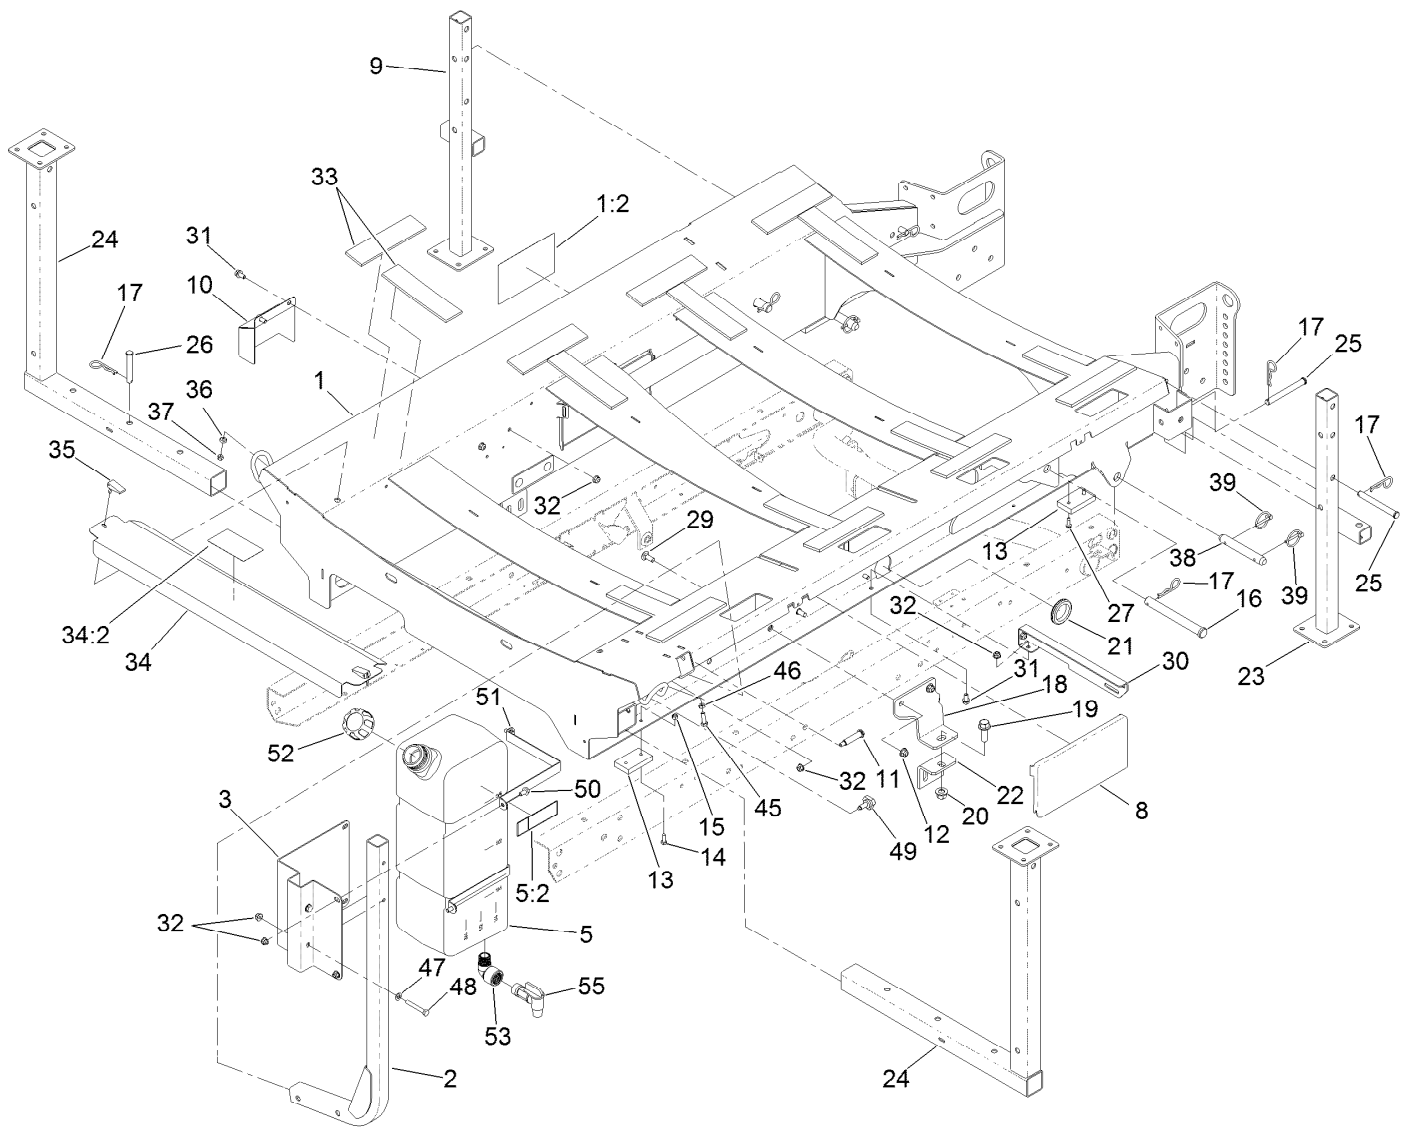

Parts in service assemblies have reference numbers in the form a:b. The a represents the reference number of the entire service assembly and the b represents a sequential number unique to each part within the service assembly.

For example, a wheel assembly might be identified by reference number 6, the tire by 6:1, the valve by 6:2, and the wheel by 6:3. When you order the assembly identified by reference number 6, you receive all parts identified by reference numbers 6:1, 6:2, and 6:3. However, you may also order any part individually. Reference numbers of this type appear in illustration and in parts lists.

For example, in an illustration, the reference number 2X 37 means that two of the parts identified by reference number 37 are indicated.

Contents

Frame, Stand and Boom Mount Assembly	4
Control Console Assembly	6
Pump Mount Assembly	7
Pump Assembly No. 117-0713	8
Spray Tank Assembly	9
Tank Assembly No. 121-6518	10
Spray Tank Lid Assembly No. 119-9380	11
Filter Assembly No. 130-7096	12
Spray Valve Assembly	13
Agitation Valve Assembly	14
Regulating Valve Body Assembly No. 127-9804	15
Actuator Regulating Valve No. 131-3724	16
Manifold Valve Kit No. 131-0253	17
Manifold Valve Kit No. 131-7256	18
Flow Meter Assembly No. 106-1038	19
Section Valve Manifold Assembly	20
On/Off Manifold Valve Kit No. 127-9803	21
Actuator On/Off Kit No. 131-3723	22
Bypass Valve Assembly No. 127-9805	23
On/Off 2-Way Valve Kit No. 131-0249	24
Hose Assembly	25
Boom Lift Assembly	27
Hydraulic Cylinder Assembly No. 117-0701	28
On-Off Boom Lift Valve No. 117-0702	29
Electrical Assembly	30
Center Boom Assembly	31
LH Single Turret Body Assembly No. 108-3725	33
Double Turret Body Assembly No. 108-3727	34
RH Single Body Turret Assembly No. 108-3726	35
Boom Mounting Assembly	36
Left and Right Hand Boom Assembly	37
Attachments and Accessories	38