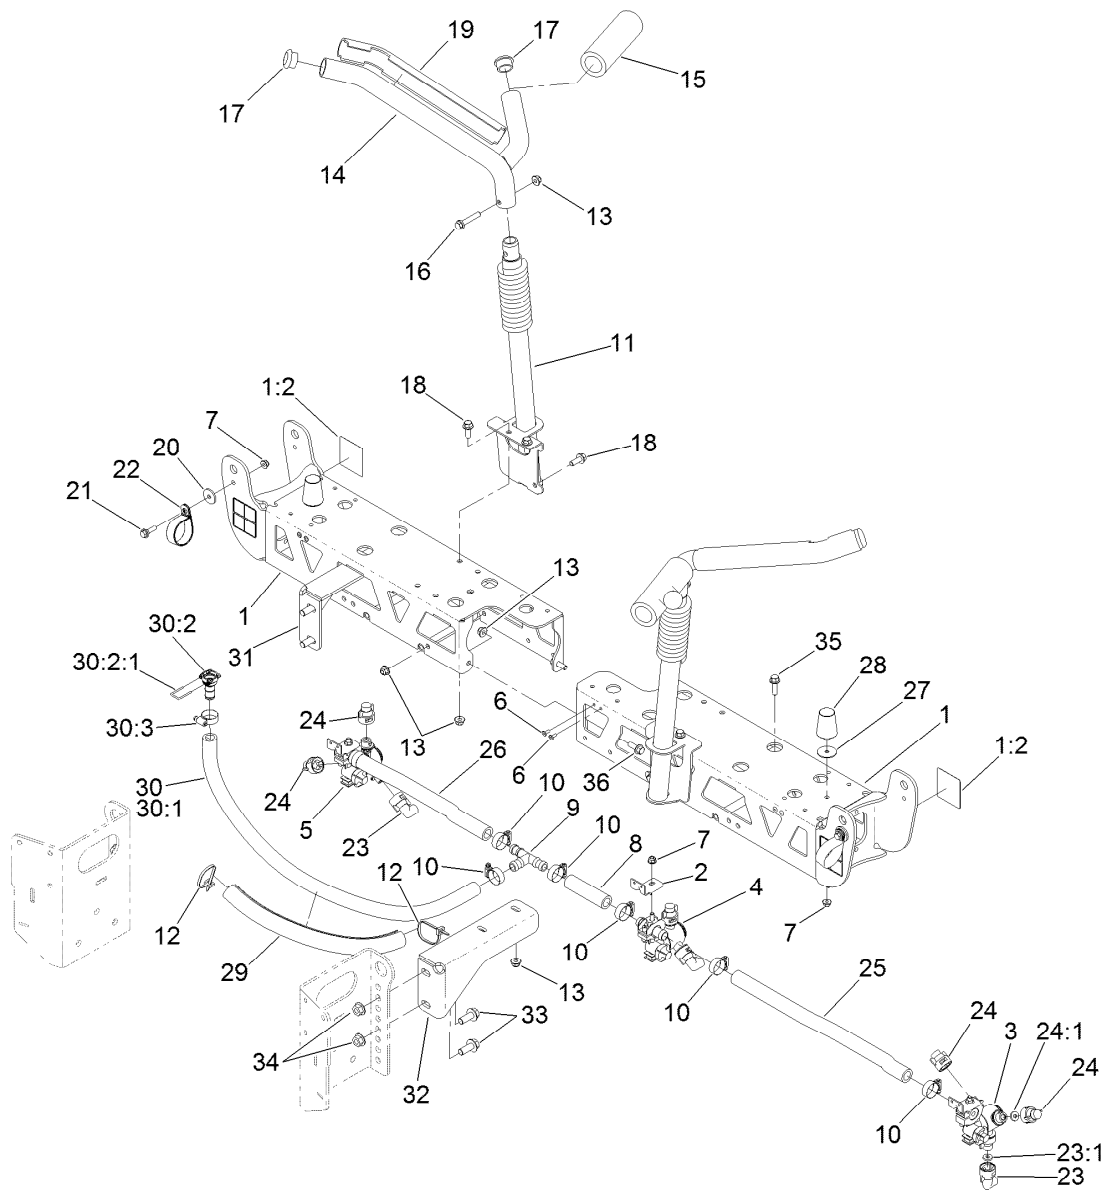

Center Boom Assembly (continued)

<i>Ref.</i>	<i>Part Number</i>	<i>Qty.</i>	<i>Description</i>
35	110-5050	4	Screw-HHF
36	3234-42	2	Screw-HHF