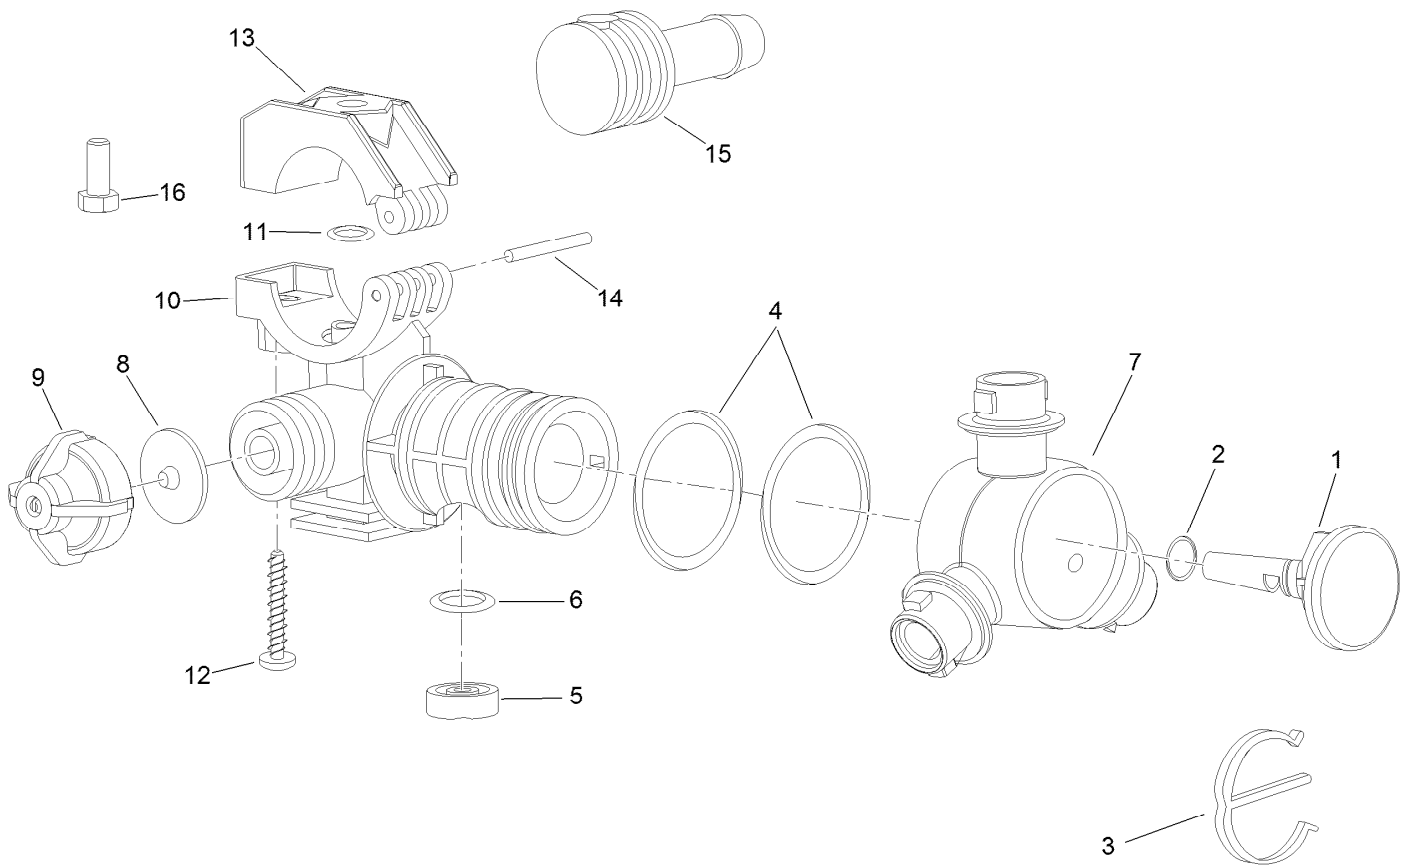

LH Single Turret Body Assembly No. 108-3725

<i>Ref.</i>	<i>Part Number</i>	<i>Qty.</i>	<i>Description</i>
1	95-9200	1	Plug
2	95-9198	1	O-Ring
3	95-9197	1	E-Clip
4	95-9199	2	O-Ring
5	108-3264	1	Seal-Viton
6	108-3265	1	O-Ring-Viton
7	95-9196	1	Turret
8	41003	1	Diaphragm

<i>Ref.</i>	<i>Part Number</i>	<i>Qty.</i>	<i>Description</i>
9	95-9193	1	Cap-Diaphragm
10	95-9192	1	Body-Split Eyelet
11	95-9191	1	O-Ring
12	99-0811	1	Screw-Clamp
13	99-0812	1	Clamp-Upper
14	99-0814	1	Pin-Pivot
15	95-9201	1	Shank-Hose
16	322-3	1	Screw-HH