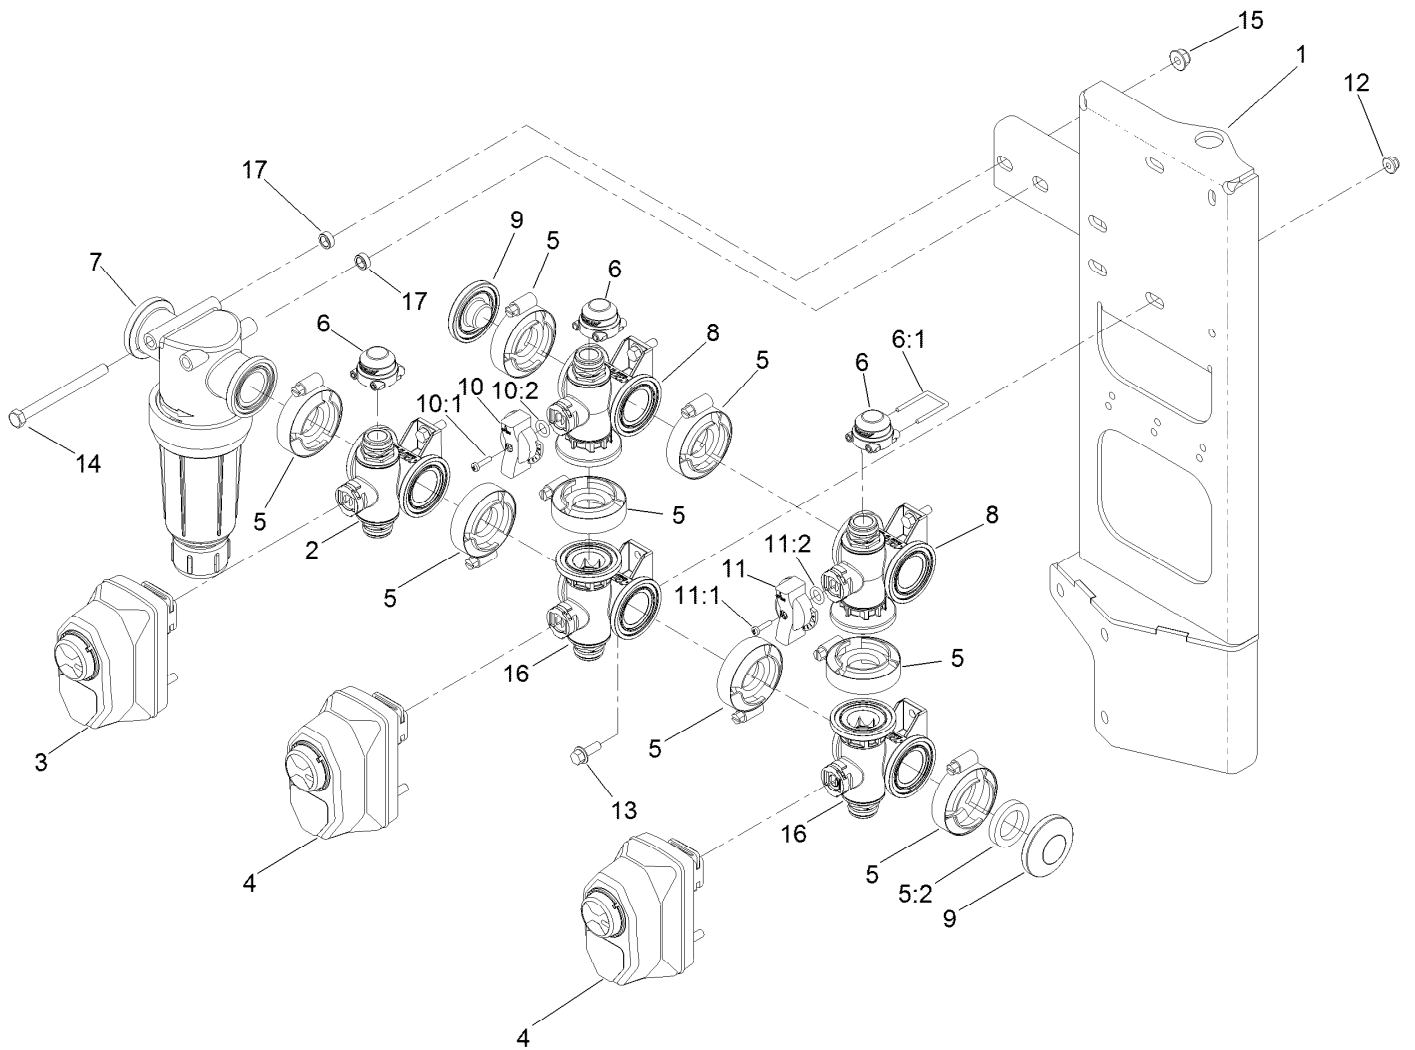

Agitation Valve Assembly

<i>Ref.</i>	<i>Part Number</i>	<i>Qty.</i>	<i>Description</i>	<i>Ref.</i>	<i>Part Number</i>	<i>Qty.</i>	<i>Description</i>
1	131-3722	1	Mount-Valve	10:1	131-0263	1	Screw-Handle
2	127-9804	1	Regulating Valve Body ASM	10:2	127-1197	1	O-Ring-Stem
3	131-3724	1	Actuator Regulating Kit	11	131-0266	1	Master Regulating Handle Kit
4	131-3723	2	Actuator On/Off Kit	11:1	131-0263	1	Screw-Handle
5	127-9829	8	Clamp/Gasket Kit	11:2	127-1197	1	O-Ring-Stem
5:2	127-1145	1	Gasket-Flange	12	104-7201	6	Nut-HF
6	127-9811	3	Fitting-Cap, Female	13	3234-4	6	Screw-HHF
6:1	133-0398	1	Pin-Fork	14	322-23	2	Screw-HH
7	131-3791	1	Filter-Pressure	15	104-8300	2	Nut-HF, NI
8	131-0253	2	Manifold Valve Kit	16	131-7256	2	Manifold Valve Kit
9	127-9815	2	Fitting-Cap	17	133-0380	2	Spacer-Filter
10	131-0265	1	Agitation Regulating Handle Kit