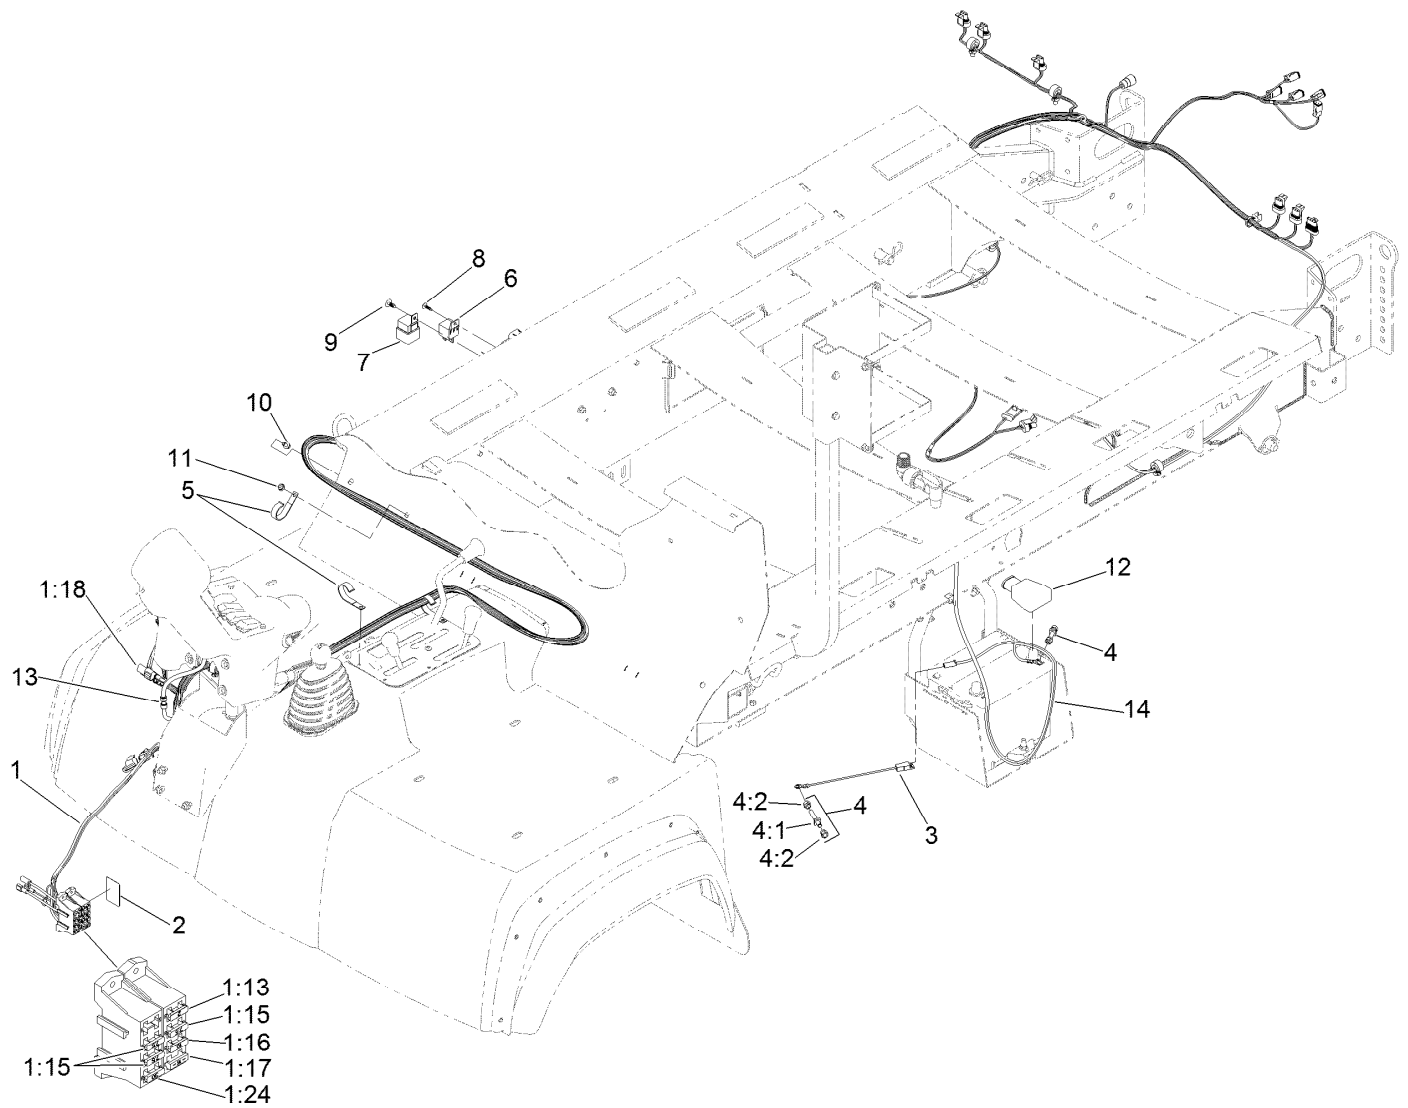

Electrical Assembly

<i>Ref.</i>	<i>Part Number</i>	<i>Qty.</i>	<i>Description</i>	<i>Ref.</i>	<i>Part Number</i>	<i>Qty.</i>	<i>Description</i>
1	122-0735	1	Harness-Wire, Front	4:2	32180-108	2	Nut-Battery Clamp
1:13	94-6710	1	Fuse-2 Amp	5	106-1429	3	Clamp-J
1:15	114241	2	Fuse-Blade, 7.5 Amp	6	99-7435	1	Relay-Power
1:16	218-578	1	Fuse-Blade, 10 Amp	7	99-7430	1	Relay
1:17	109355	1	Fuse-Blade, 15 Amp	8	125-8067	1	Plug-Plastic
1:18	32180-043	2	Resistor-120 Ohm	9	104-0395	1	Plug-Plastic
1:24	109103	1	Fuse-Blade, 30 Amp	10	3234-13	1	Screw-HHF
2	127-3966	1	Decal-Fuse Block	11	104-7201	1	Nut-HF
3	108-9455	1	Harness-Wire, Fusible Link	12	32180-110	1	Insulator-Lead Cast, Red
4	112-9921	2	Bolt ASM	13	132-7773	1	Connector-Hose Pe
4:1	32180-107	1	Bolt-Battery Clamp-Double Ended Stud	14	122-0736	1	Harness-Wire, Rear