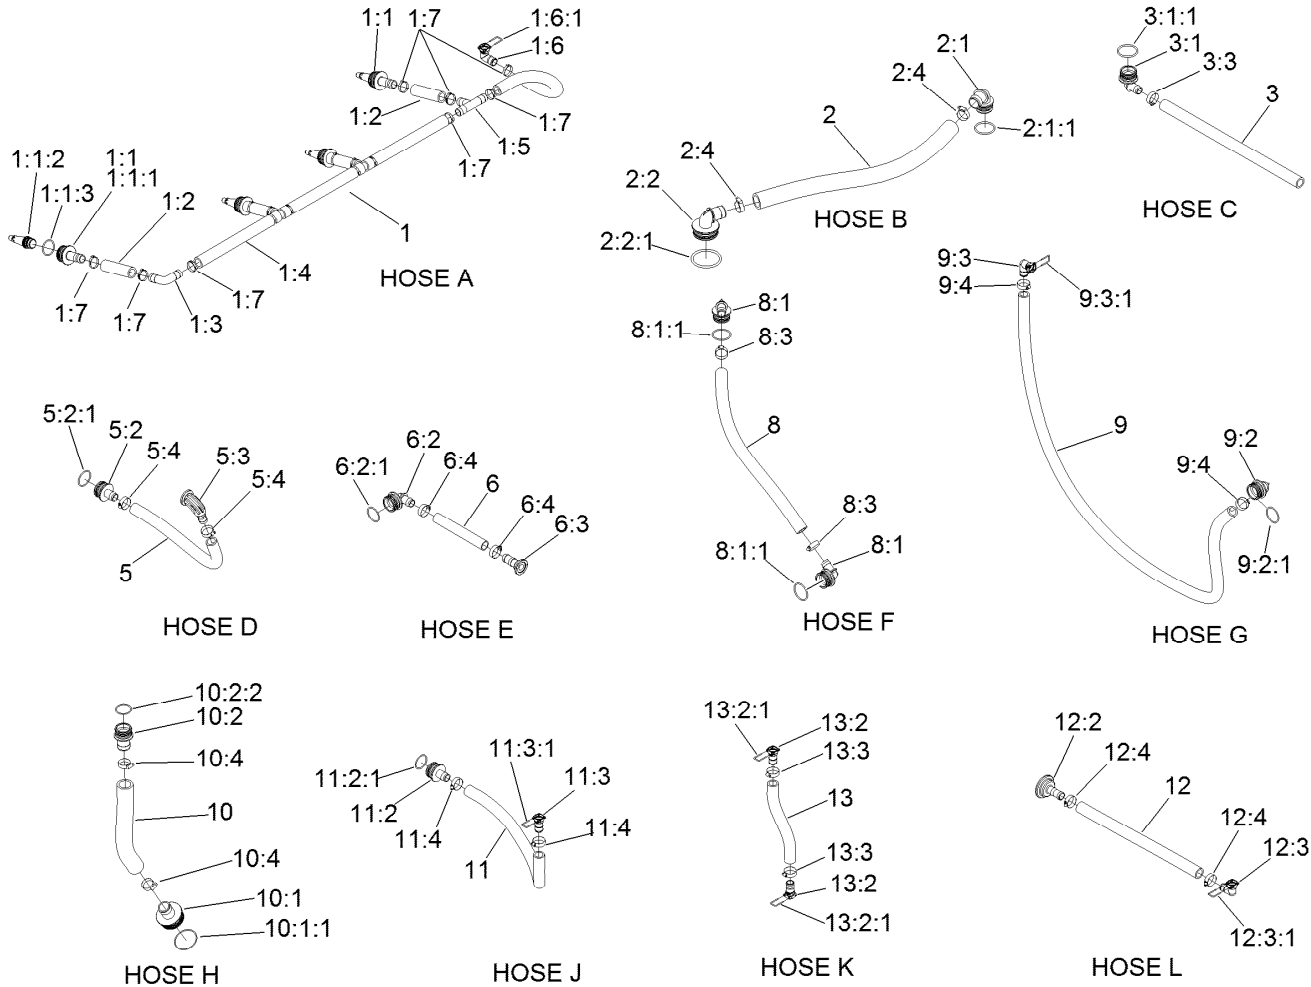

Reference **Spray Tank Assembly** page and **Spray Tank Valve Assembly** page for hose locations and orientation

Hose Assembly

Ref.	Part Number	Qty.	Description
1	132-4327	1	Hose-Agitation
1:1	131-3731	4	Agitation Nozzle ASM
1:1:1	131-3732	1	Fitting-Barb
1:1:2	120-8579	1	Nozzle-Agitation
1:1:3	121-4996	1	O-Ring
1:2	119-0441	4	Hose-Agitation
1:3	117-7867	1	Elbow-Hosebarb
1:4	117-7862	3	Hose-Main Agitation
1:5	117-7866	3	Tee-Hosebarb
1:6	131-0213	1	90 DEG Barb Fitting Kit
1:6:1	133-0398	1	Pin-Fork
1:7	2412-3	16	Clamp-Hose
2	125-0645	1	Upper Suction Hose ASM
2:1	110-5156	1	Suction Elbow ASM
2:1:1	100-8637	1	O-Ring
2:2	106-4952	1	Hosebarb-90 DEG
2:2:1	100-6989	1	O-Ring
2:4	41327	2	Clamp-Hose
3	133-2868	1	Drain Hose ASM
3:1	106-4933	1	Hosebarb ASM
3:1:1	100-8637	1	O-Ring

Ref.	Part Number	Qty.	Description
3:3	2412-34	1	Clamp-Hose
5	132-4329	1	Hose-Supply
5:2	106-4932	1	Hosebarb-Straight
5:2:1	100-8637	1	O-Ring
5:3	131-0241	1	Fitting-Elbow, Sweep
5:4	2412-34	2	Clamp-Hose
6	132-4331	1	Hose-Agitation, Bypass
6:2	106-4933	1	Hosebarb ASM
6:2:1	100-8637	1	O-Ring
6:3	127-1142	1	Fitting-Barb
6:4	2412-34	2	Clamp-Hose
8	125-0639	1	Regulating Hose ASM
8:1	106-4933	2	Hosebarb ASM
8:1:1	100-8637	1	O-Ring
8:3	2412-34	2	Clamp-Hose
9	132-4333	1	Hose-Bypass
9:2	106-4933	1	Hosebarb ASM
9:2:1	100-8637	1	O-Ring
9:3	131-0213	1	90 DEG Barb Fitting Kit
9:3:1	133-0398	1	Pin-Fork
9:4	2412-34	2	Clamp-Hose