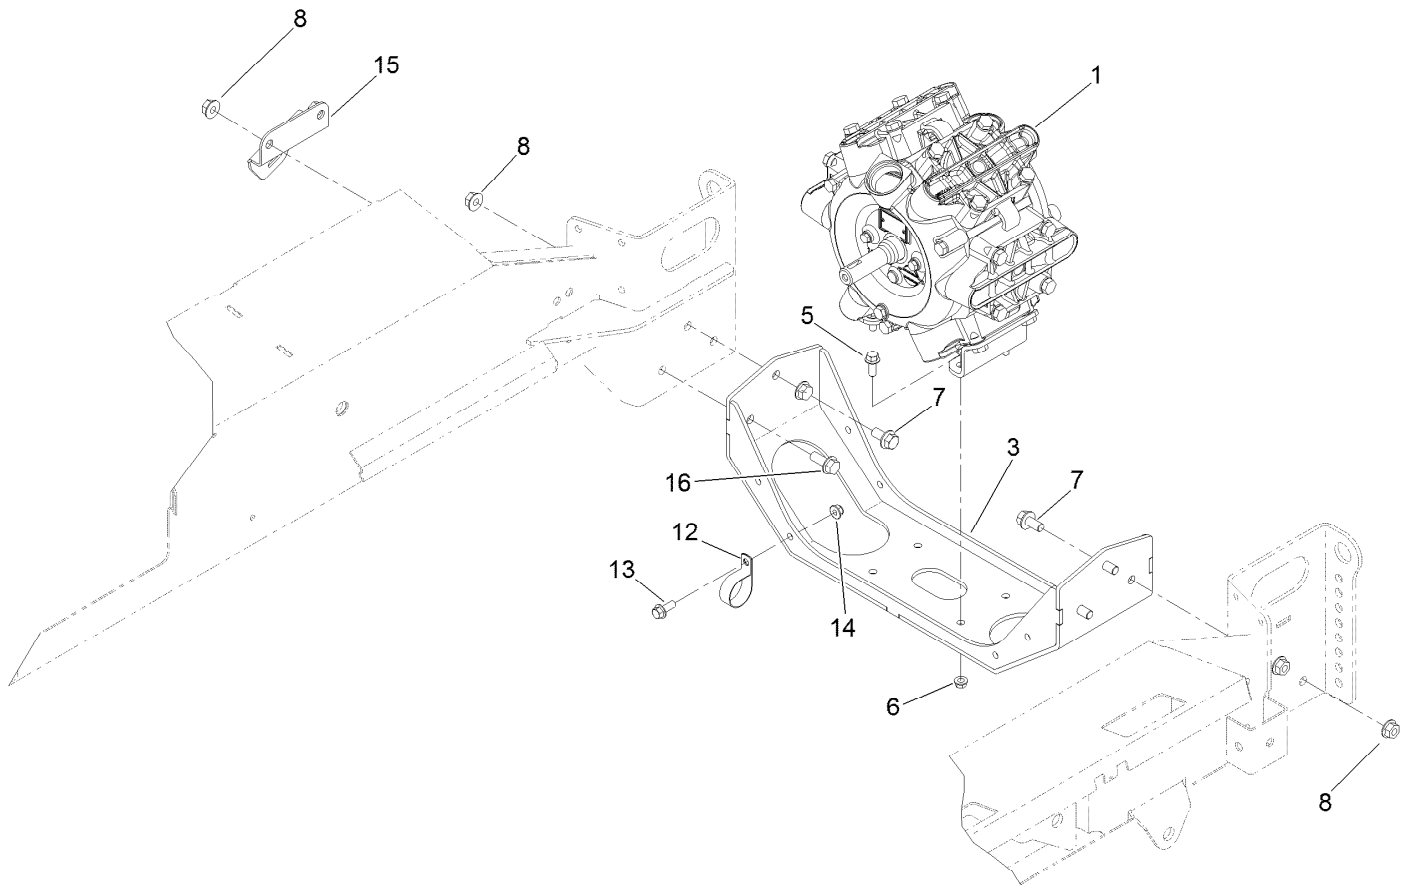

Pump Mount Assembly

<i>Ref.</i>	<i>Part Number</i>	<i>Qty.</i>	<i>Description</i>
1	132-7768	1	Pump
3	125-8053-03	1	Mount-Pump
5	3234-11	4	Screw-HHF
6	3290-357	4	Nut-HHF, Whiz
7	3234-6	4	Screw-HHF
8	32128-49	6	Nut-HHF
12	2412-147	1	Clamp-R
13	3234-42	1	Screw-HHF
14	104-8301	1	Nut-HF, NI
15	133-2867-03	1	Bracket-Mount Valve Drain
16	3234-38	2	Screw-HHF