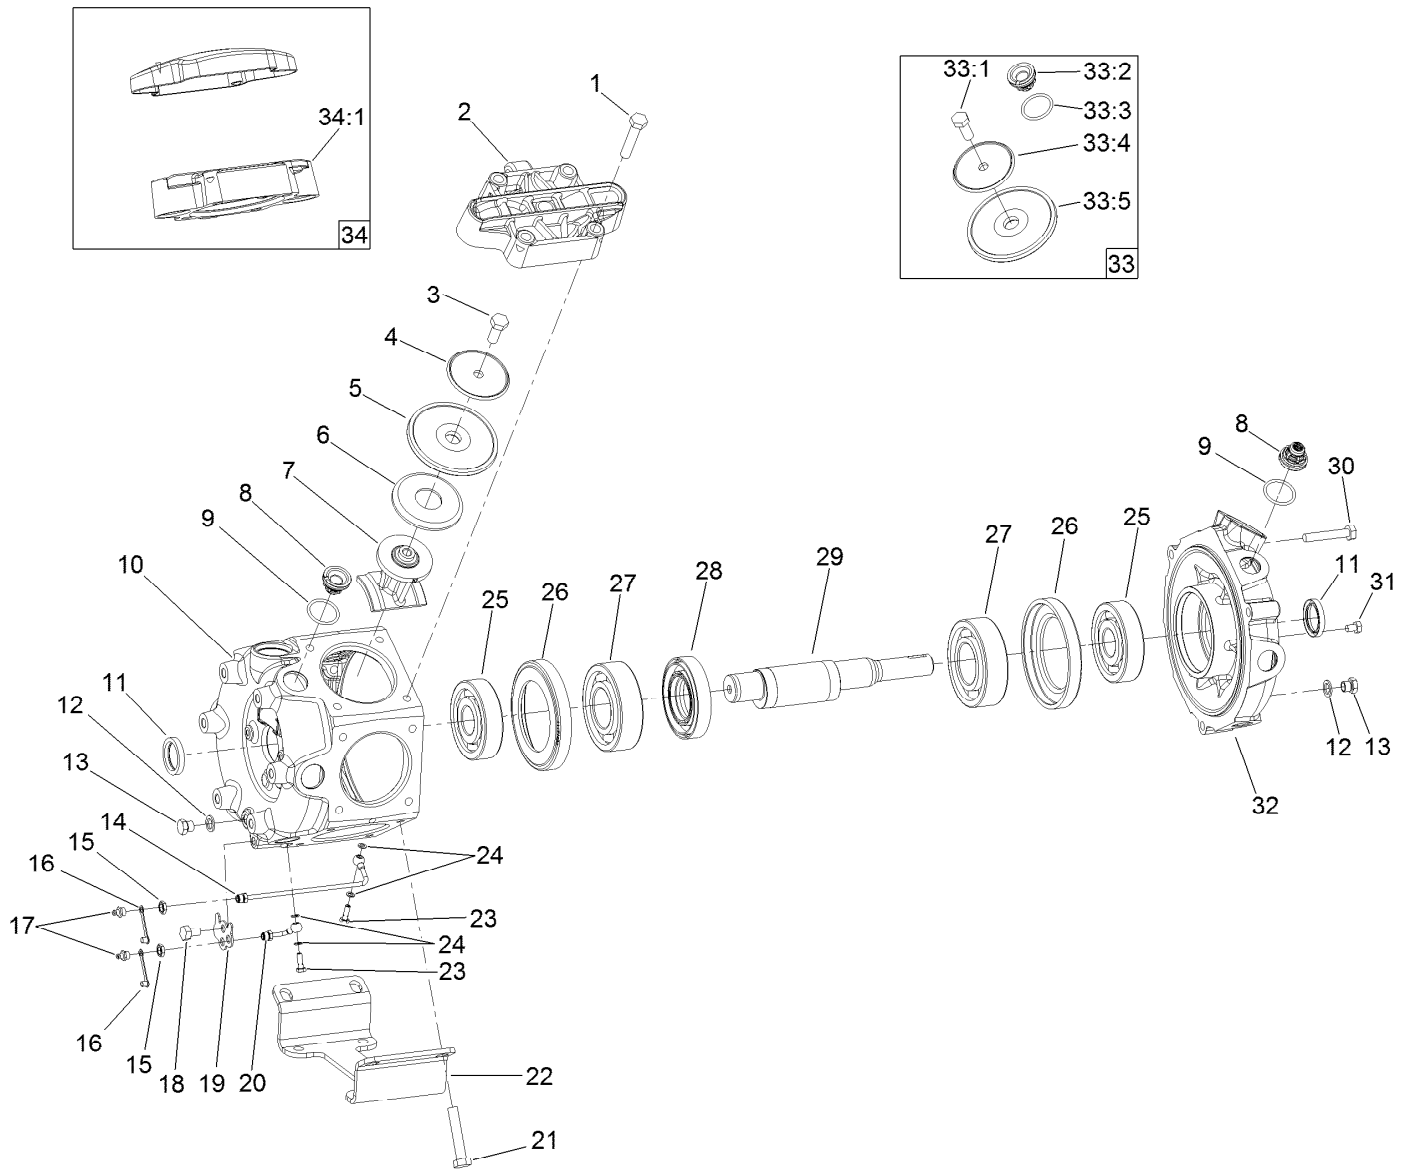

Pump Assembly No. 132-7768

Ref.	Part Number	Qty.	Description	Ref.	Part Number	Qty.	Description
1	120-0773	20	Bolt-Hex	21	120-0774	4	Bolt-Hex
2	133-2824	6	Cover-Pump, Hardened	22	120-0787	1	Foot-Pump
3	120-0777	6	Bolt-Hex	23	133-2830	2	Bolt-Banjo
4	120-0778	6	Disc-Diaphragm	24	136-2251	4	Gasket
5	120-0779	6	Diaphragm	25	120-0788	2	Bearing-Ball
6	120-0780	6	Disc-Backing, Diaphragm	26	133-2820	2	Spacer-Metal
7	120-0781	6	Rod-Connecting	27	120-0791	2	Bearing-Ball
8	99-0861	12	Valve-Pump	28	133-2827	1	Distance Ring
9	100-6651	12	O-Ring	29	133-2825	1	Shaft-Crank
10	133-2821	1	Housing-Pump, Main	30	120-0794	3	Bolt-Hex
11	120-0783	2	Seal-Oil	31	120-0784	4	Bolt-Hex
12	120-0786	2	Seal	32	133-2822	1	Housing-Pump, Front
13	120-0785	2	Plug	33	133-2885	1	Pump Repair Kit
14	133-2877	1	Tube-Banjo, Long	33:1	120-0777	6	Bolt-Hex
15	133-2878	2	Nut	33:2	99-0861	12	Valve-Pump
16	133-2880	2	Cap-Grease Nipple, Yellow	33:3	100-6651	12	O-Ring
17	133-2879	2	Nipple-Grease	33:4	120-0778	6	Disc-Diaphragm
18	136-2252	1	Bolt-Hex	33:5	120-0779	6	Diaphragm
19	133-2875	1	Plate-Nipple, Grease	34	133-2898	1	Pump Head Kit
20	133-2876	1	Tube-Banjo, Short	34:1	133-2824	6	Cover-Pump, Hardened