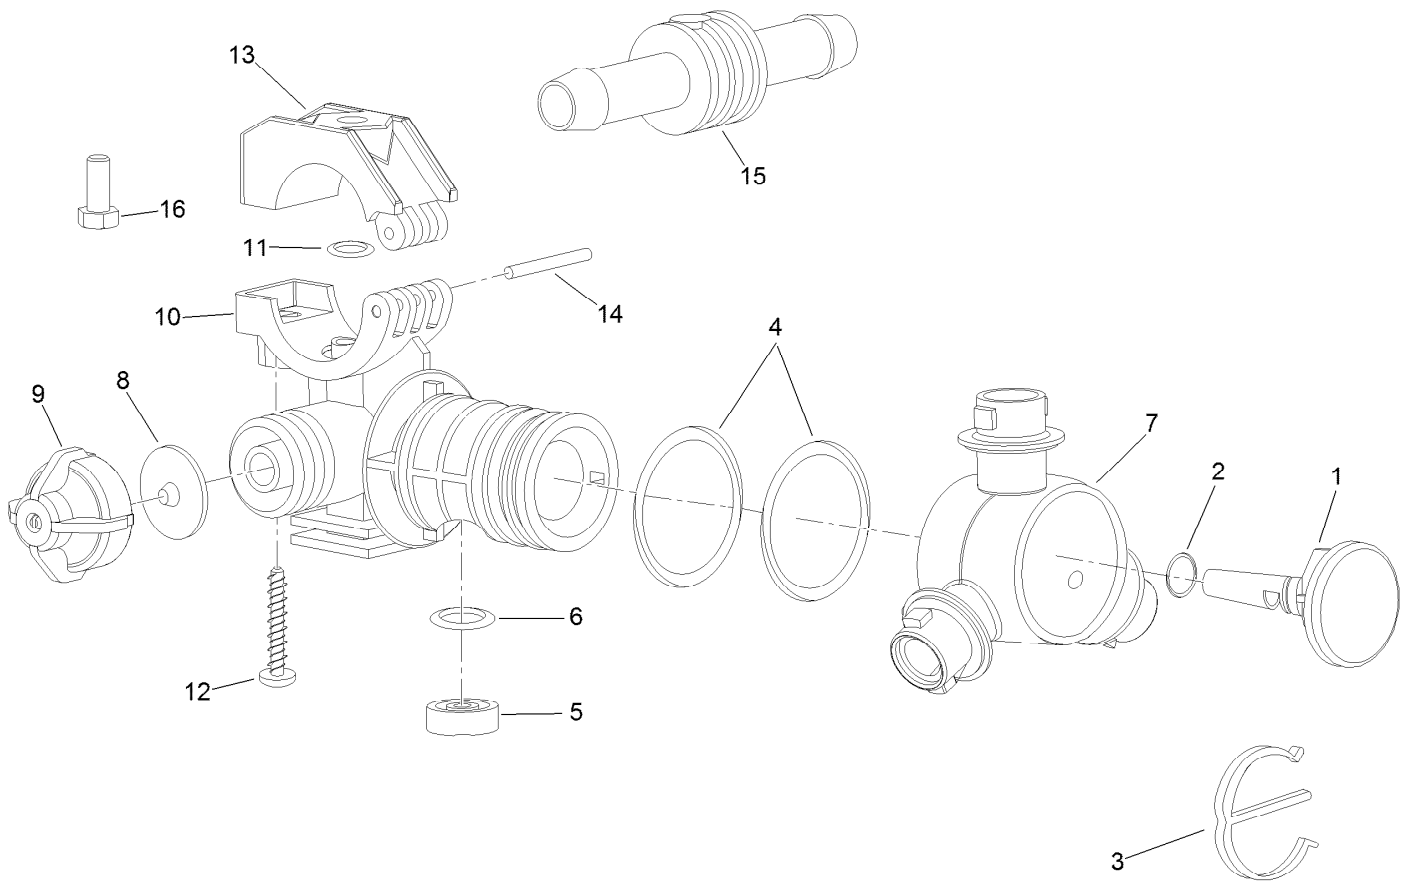

Double Turret Body Assembly No. 108-3727

<i>Ref.</i>	<i>Part Number</i>	<i>Qty.</i>	<i>Description</i>	<i>Ref.</i>	<i>Part Number</i>	<i>Qty.</i>	<i>Description</i>
1	95-9200	1	Plug	9	95-9193	1	Cap-Diaphragm
2	95-9198	1	O-Ring	10	95-9192	1	Body-Split Eyelet
3	95-9197	1	E-Clip	11	95-9191	1	O-Ring
4	95-9199	2	O-Ring	12	99-0811	1	Screw-Clamp
5	108-3264	1	Seal-Viton	13	99-0812	1	Clamp-Upper
6	108-3265	1	O-Ring-Viton	14	99-0814	1	Pin-Pivot
7	95-9196	1	Turret	15	95-9202	1	Shank-Hose
8	41003	1	Diaphragm	16	322-3	1	Screw-HH