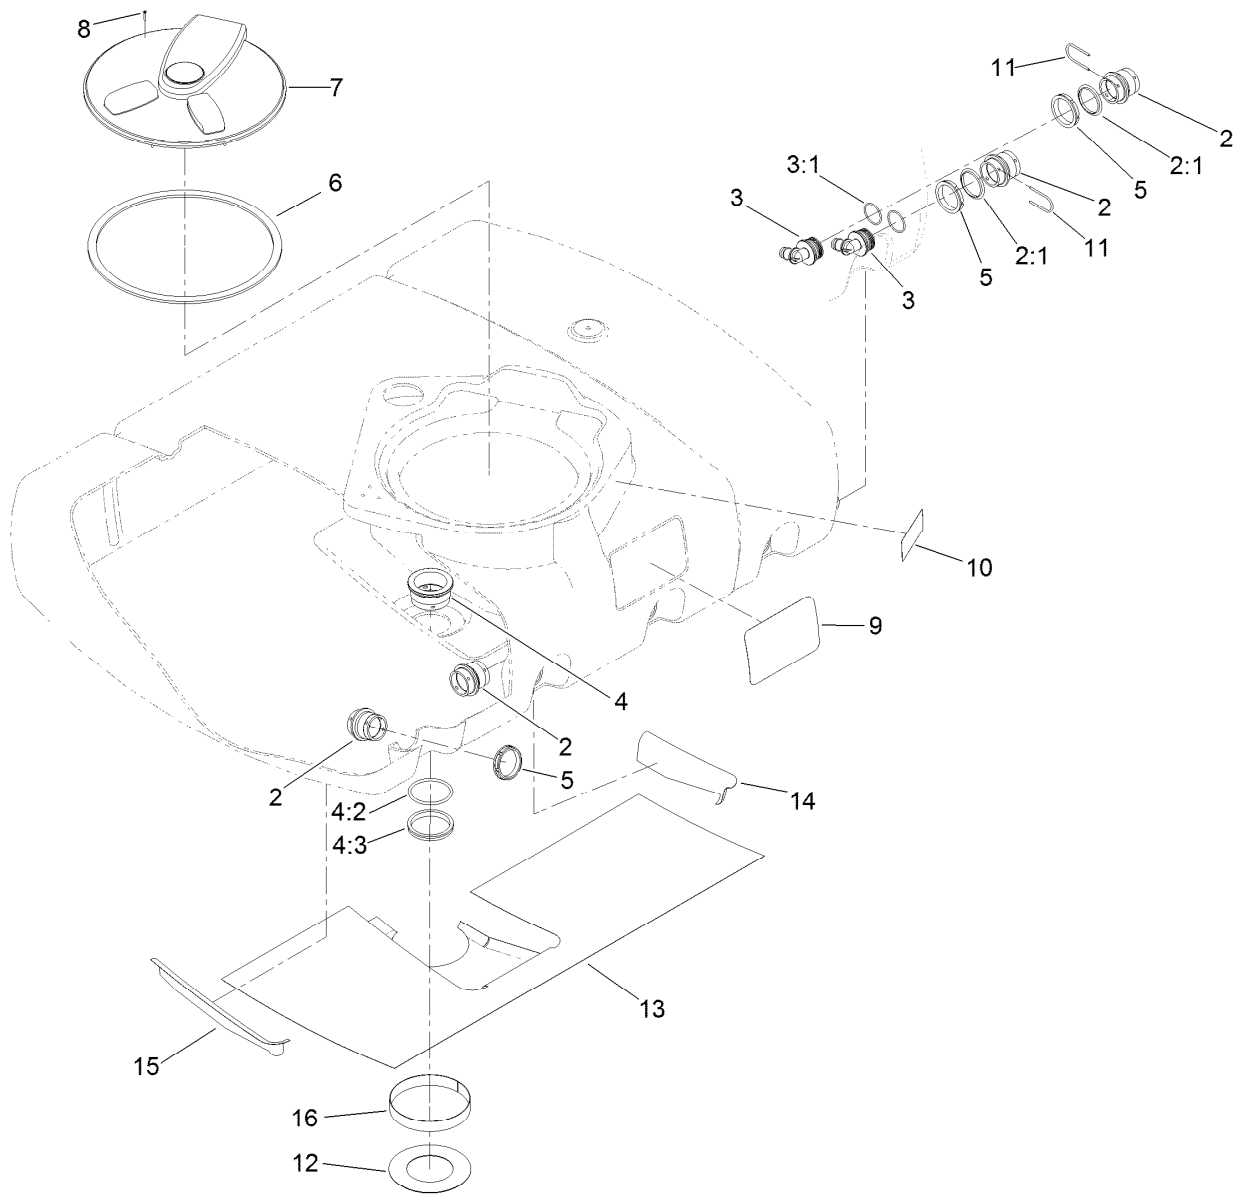

Tank Assembly No. 121-6518

Ref.	Part Number	Qty.	Description
2	108-3358	6	Fitting-Bulkhead
2:1	107-2864	1	Gasket-Bulkhead
3	106-4933	2	Hosebarb ASM
3:1	100-8637	1	O-Ring
4	117-7851	1	Bulkhead ASM
4:2	100-8646	1	Gasket-Bulkhead
4:3	100-8647	1	Nut-Bulkhead
5	100-7051	6	Nut-Bulkhead
6	119-9378	1	Gasket-Lid, Tank
7	119-9380	1	Spray Tank Lid ASM

Ref.	Part Number	Qty.	Description
8	107-8635	8	Screw-PFH
9	125-8064	2	Decal-Tank
10	120-0622	1	Decal-Warning
11	100-8635	2	Fork
12	127-3967	1	Shield-Sump, Bottom
13	127-3960	1	Shield-Sump, Center
14	127-3962	1	Shield-Sump, Rear
15	127-3961	1	Shield-Sump, Front
16	127-3988	1	Shield-Sump, Side