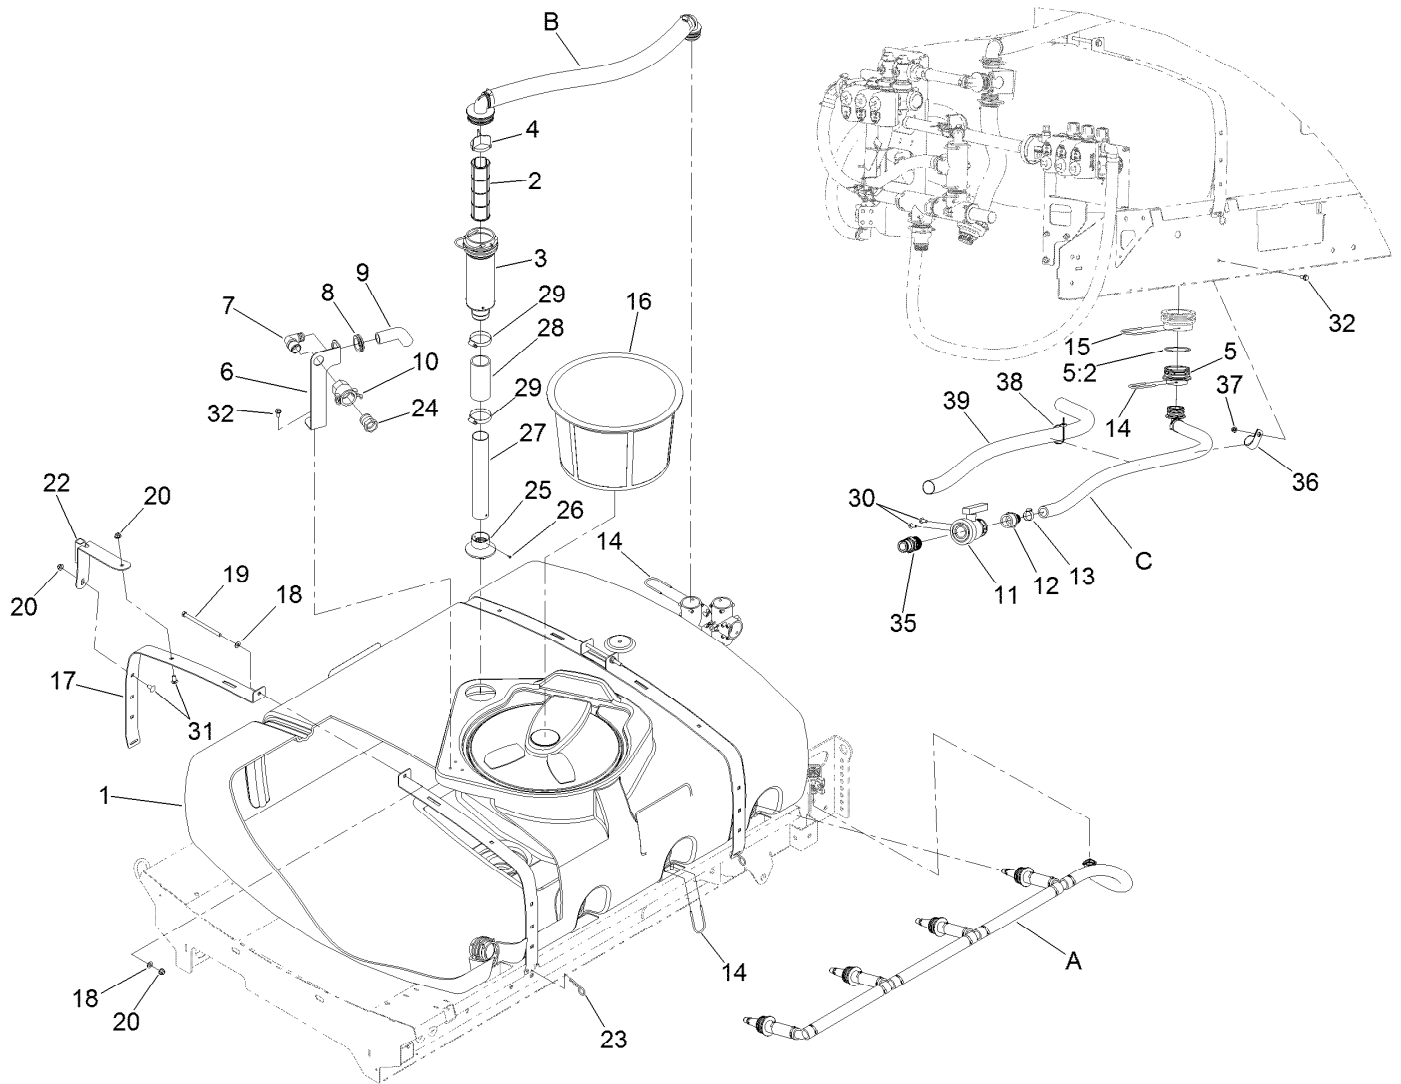

Spray Tank Assembly

Ref.	Part Number	Qty.	Description	Ref.	Part Number	Qty.	Description
1	121-6518	1	200 Gallon Tank ASM	19	323-58	2	Bolt-TAP, HH
2	100-8642	1	Screen-Suction	20	104-8301	4	Nut-HF, NI
3	130-7096	1	Filter ASM	22	127-3920-03	1	Bracket-Storage
4	100-8641	1	Vane-Screen	23	3290-343	4	Pin-Hair
5	117-7928	1	Adapter ASM	24	41316	1	Adapter-Quick
5:2	100-6989	1	O-Ring	25	100-6714	1	Foot-Tube, Suction
6	110-5082-03	1	Bracket-Anti Siphon	26	108-3270	1	Screw-TAP
7	41140	1	Elbow	27	125-8128	1	Tube-Suction
8	110-5090	1	Grommet	28	100-8649	1	Hose-Suction
9	110-5088	1	Hose-Fill	29	2412-130	2	Clamp-Hose
10	100-6779	1	Coupling-Female	30	3234-7	2	Screw-HHF
11	108-0069	1	Valve-Ball	31	3231-21	2	Screw-CARR
12	110-5224	1	Fitting-Barbed, Straight	32	3234-5	2	Screw-HHF
13	2412-34	1	Clamp-Hose	35	132-7787	1	Coupler-Quick
14	100-8635	6	Fork	36	2412-82	1	Clamp
15	117-7996	1	Fork	37	104-8300	1	Nut-HF, NI
16	119-9419	1	Basket-Filter	38	3290-378	1	Tie-Cable
17	125-4081-03	4	Band-Tank	39	136-2272	1	Tubing-Convolutd, Slit
18	3256-24	4	Washer-Flat