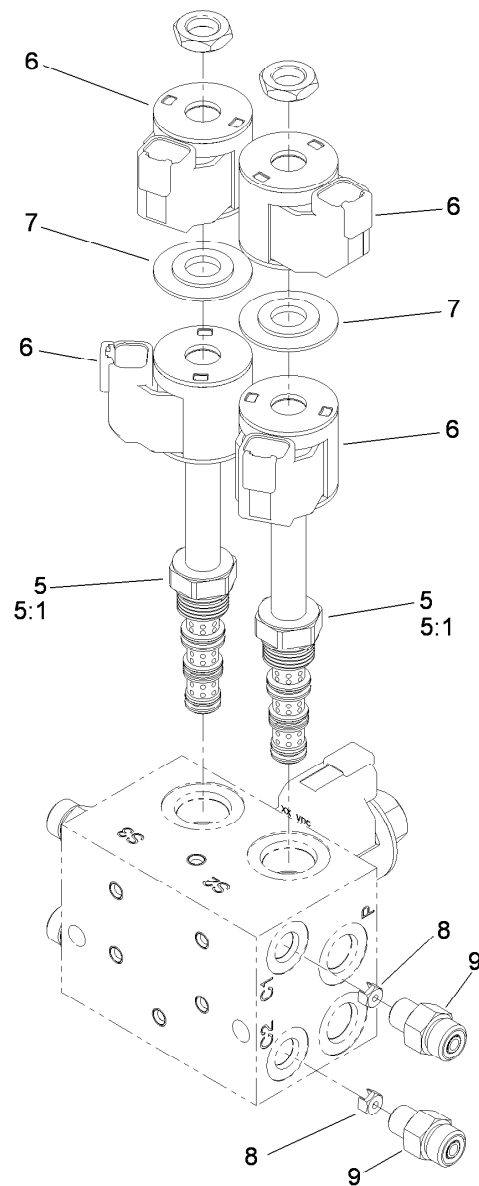

On-Off Boom Lift Valve No. 117-0702

Ref.	Part Number	Qty.	Description
3	120-2588	2	Valve-Check
3:1	120-0886	1	Seal Kit ●
4	107-7517	1	Valve-Solenoid
4:1	105-9156	1	Seal Kit
4:2	107-7812	1	Nut-Solenoid
5	120-2587	2	Valve-Solenoid
5:1	112-6520	1	Seal Kit ●
6	119-8036	5	Coil
7	120-2586	2	Spacer-Coil
8	120-2585	4	Orifice, .035
9	340-92	4	Fitting-Straight
9:1	237-78	1	O-Ring
9:2	237-21	1	O-Ring

● Not illustrated