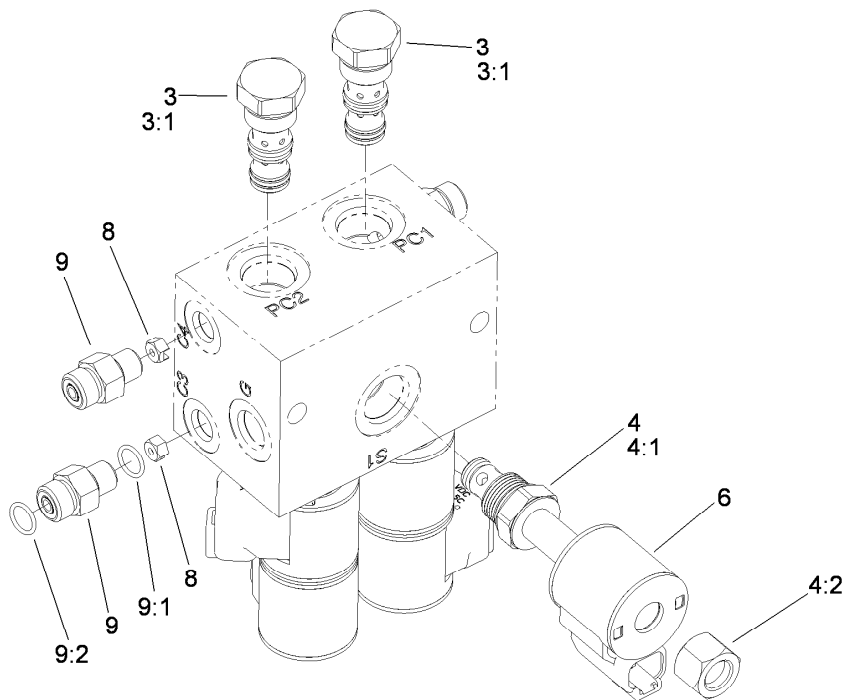

On-Off Boom Lift Valve No. 117-0702

Ref.	Part Number	Qty.	Description
3	120-2588	2	Valve-Check
3:1	120-0886	1	Seal Kit ●
4	107-7517	1	Valve-Solenoid
4:1	105-9156	1	Seal Kit
4:2	107-7812	1	Nut-Solenoid
5	120-2587	2	Valve-Solenoid
5:1	112-6520	1	Seal Kit ●
6	119-8036	5	Coil
7	120-2586	2	Spacer-Coil
8	120-2585	4	Orifice, .035
9	340-92	4	Fitting-Straight
9:1	237-78	1	O-Ring
9:2	237-21	1	O-Ring

● Not illustrated