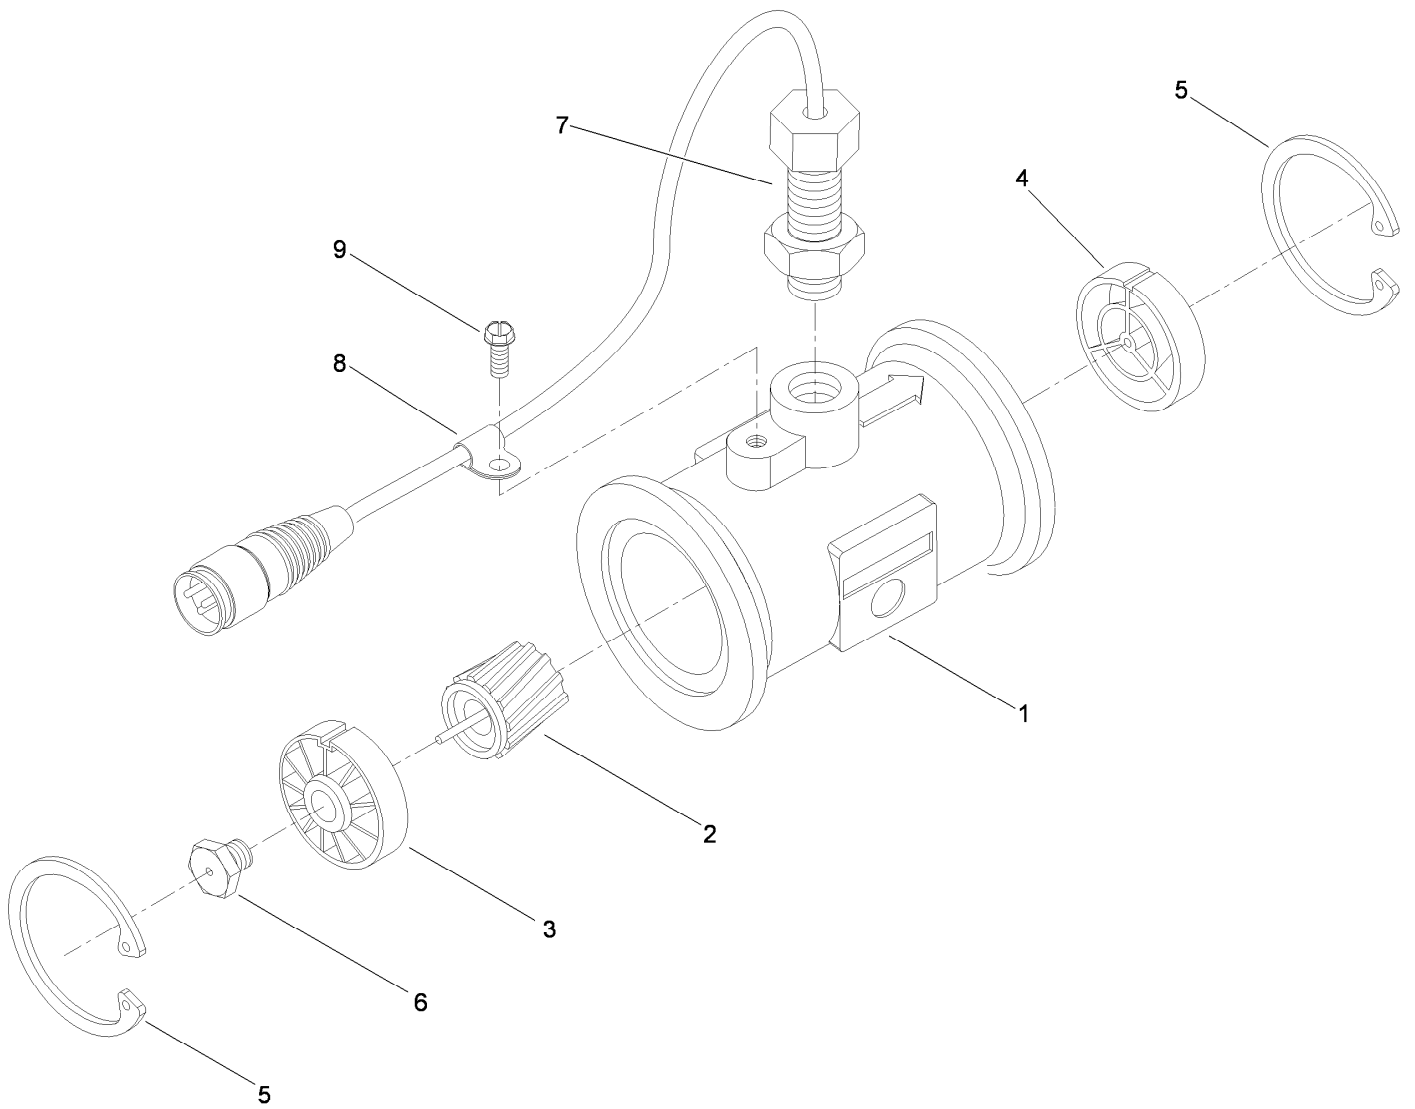

Flow Meter Assembly No. 106-1038

<i>Ref.</i>	<i>Part Number</i>	<i>Qty.</i>	<i>Description</i>
1	106-1042	1	Body-Meter, Flow
2	104-9059	1	Rotor / Magnet ASM
3	104-9060	1	Upstream Hub And Bearing ASM
4	104-9061	1	Downstream Hub ASM
5	104-9062	2	Ring-Retaining, Internal
6	42480	1	Stud-Turbine (W / Bearing)
7	104-9065	1	External Sensor ASM
8	104-9063	1	Clamp-Cable
9	104-9064	1	Screw-HWHTF