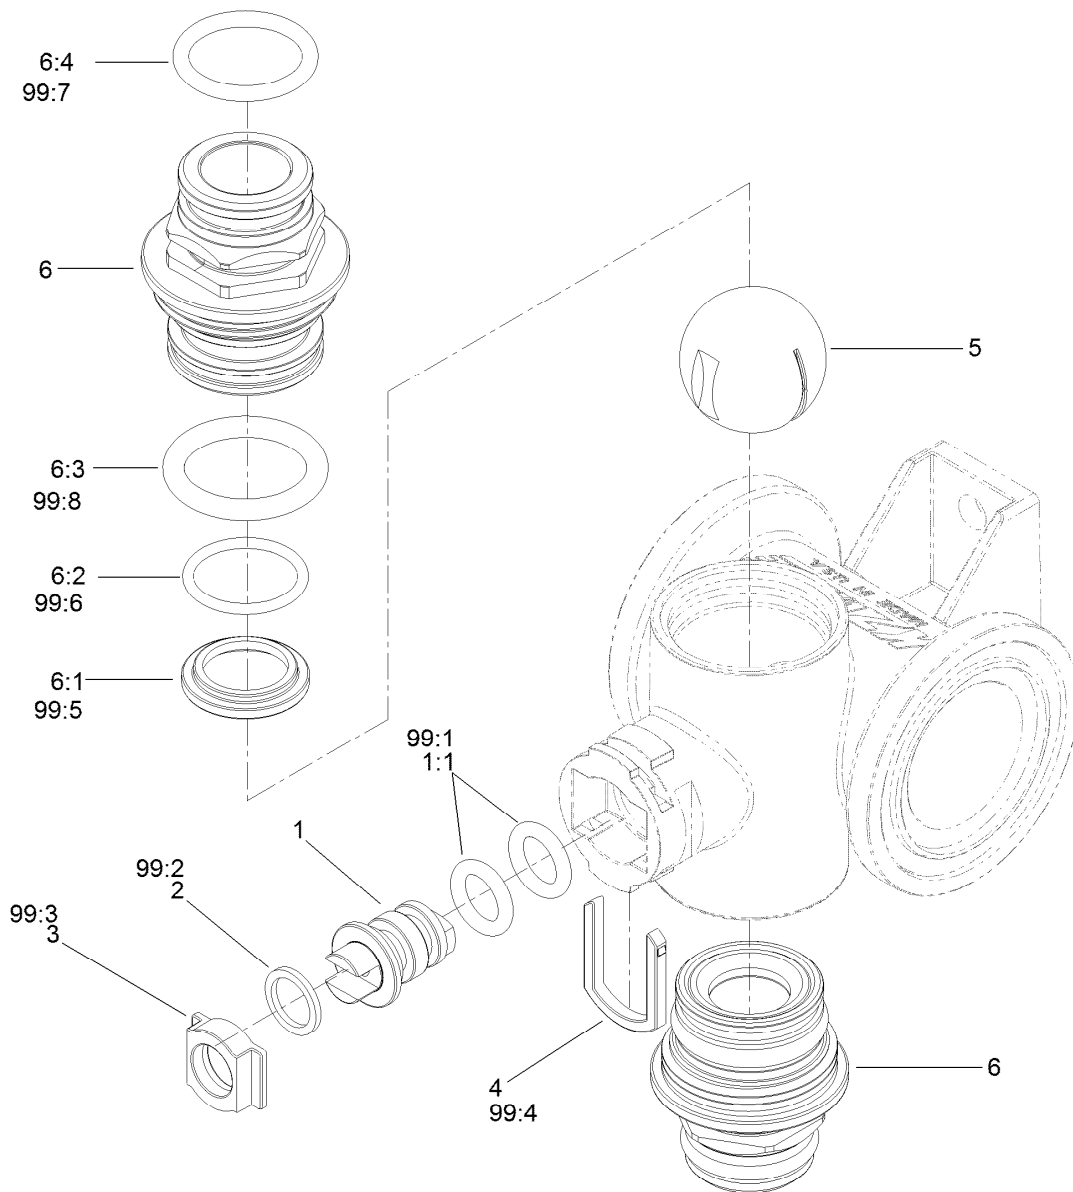

Reference **Hose Assembly** page for hose assemblies and service parts

Spray Valve Assembly

Ref.	Part Number	Qty.	Description	Ref.	Part Number	Qty.	Description
1	131-3704	1	Bracket-Fitting, Tee	26	3290-379	2	Tie-Cable
2		1	Agitation Manifold ASM ●	27	3234-42	6	Screw-HHF
5	106-1038	1	Flow Meter ASM	28	104-8301	6	Nut-HF, NI
6	117-7996	1	Fork	30	131-9636	1	Trim-Manifold, Agitation
7		1	Section Valve Manifold ASM	31	AU112950	3	Protector-Hose
				32	3290-378	6	Tie-Cable
9	104-9090	2	Gasket	33	132-4325-03	1	Mount-Bracket, Agitation
10	104-9089	2	Clamp-Screw, Worm	34	132-4302	1	Mount-Valve
11	100-6704	3	Tee	35	131-0249	1	On/Off 2-Way Valve Kit
12	117-7874	1	Relief Valve ASM	36	131-0264	1	Agitation Throttling Handle Kit
13	106-4947	2	Connector	36:1	131-0263	1	Screw-Handle
13:1	100-8637	2	O-Ring	37	33113-012	4	Screw-HH
18	133-2881	1	Fitting	38	127-9829	2	Clamp/Gasket Kit
19	133-2883	1	Fitting	38:2	127-1145	1	Gasket-Flange
21	3234-47	2	Screw-HHF	39	133-2882	1	O-Ring
22	3256-61	2	Washer-Flat	40	133-2884	1	O-Ring
23	32144-32	2	Screw				
25	100-8635	12	Fork				

● Not serviced separately

Agitation Valve Assembly

<i>Ref.</i>	<i>Part Number</i>	<i>Qty.</i>	<i>Description</i>	<i>Ref.</i>	<i>Part Number</i>	<i>Qty.</i>	<i>Description</i>
1	131-3722	1	Mount-Valve	10:1	131-0263	1	Screw-Handle
2	127-9804	1	Regulating Valve Body ASM	10:2	127-1197	1	O-Ring-Stem
3	131-3724	1	Actuator Regulating Kit	11	131-0266	1	Master Regulating Handle Kit
4	131-3723	2	Actuator On/Off Kit	11:1	131-0263	1	Screw-Handle
5	127-9829	8	Clamp/Gasket Kit	11:2	127-1197	1	O-Ring-Stem
5:2	127-1145	1	Gasket-Flange	12	104-7201	6	Nut-HF
6	127-9811	3	Fitting-Cap, Female	13	3234-4	6	Screw-HHF
6:1	133-0398	1	Pin-Fork	14	322-23	2	Screw-HH
7	131-3791	1	Filter-Pressure	15	104-8300	2	Nut-HF, NI
8	131-0253	2	Manifold Valve Kit	16	131-7256	2	Manifold Valve Kit
9	127-9815	2	Fitting-Cap	17	133-0380	2	Spacer-Filter
10	131-0265	1	Agitation Regulating Handle Kit				