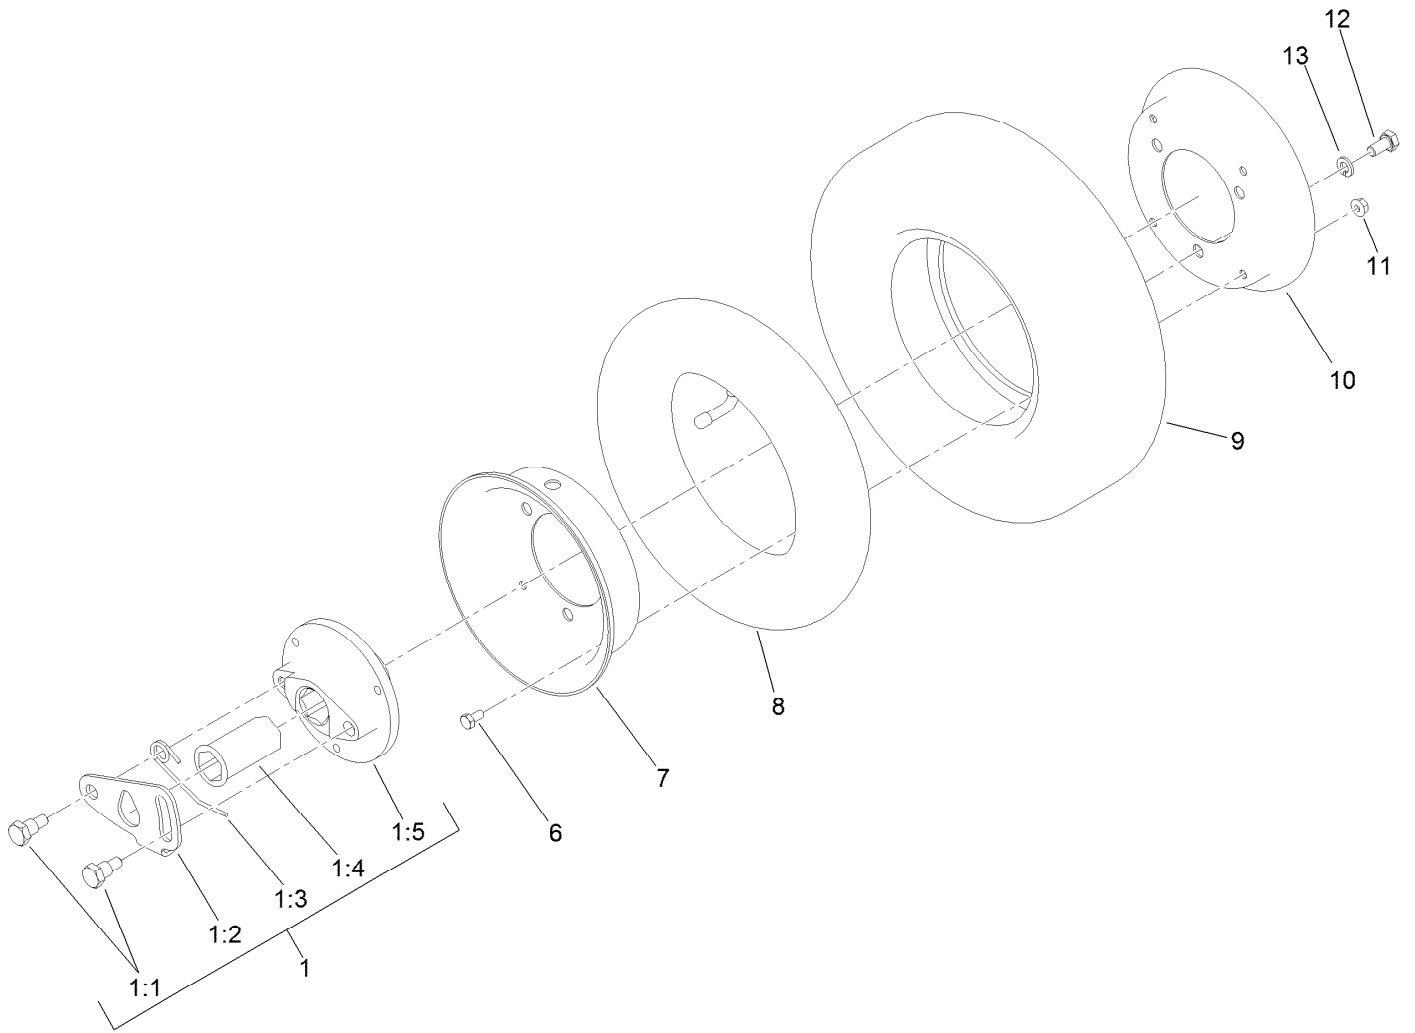

Count on it.

Parts Catalog

**Wheel Kit
Walk-Behind Greens Mowers**

Model No. 04123

Transport Wheel Assembly No. 105-9941

Ref.	Part Number	Qty.	Description
1	112-9258	1	Hub ASM
1:1	105-9949	2	Screw-Shoulder
1:2	105-9948	1	Lever-Retaining
1:3	105-9947	1	Spring-Torsion
1:4	105-9942	1	Bushing-Hub, Transport
1:5	105-9946	1	Hub-Wheel, Transport
6	33113-012	4	Screw-HH
7	65-7960	1	Rim-Deep
8	65-7950	1	Tube W/Valve
9	65-7940	1	Tire
10	65-7970	1	Rim-Shallow
11	33003-00	4	Nut-HF
12	33114-016	3	Screw-HH
13	3253-4	3	Washer-Lock