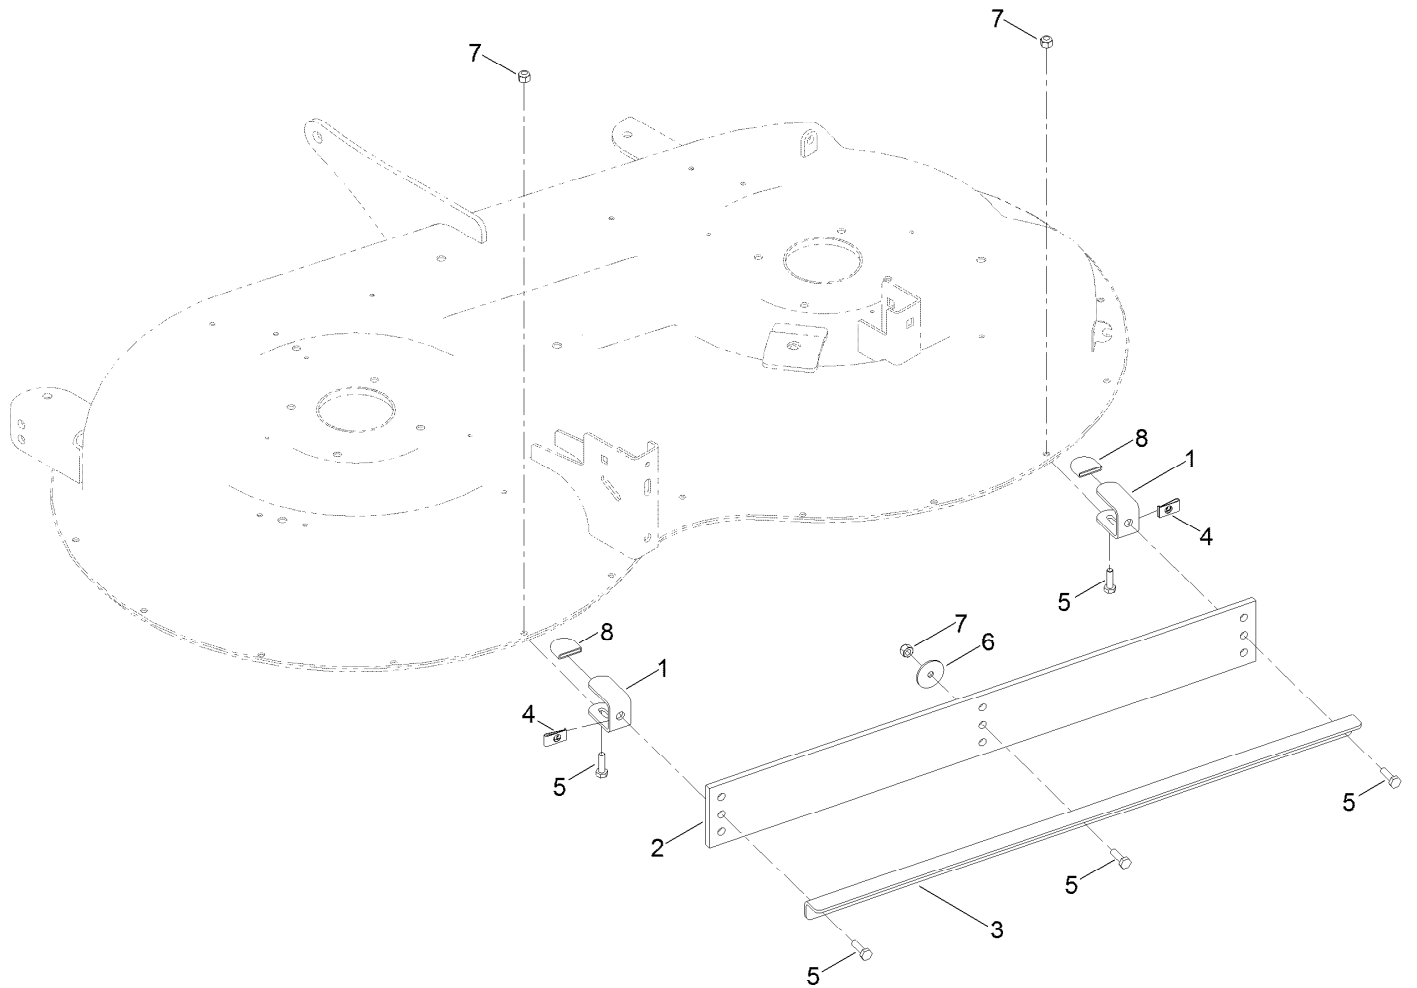

Parts Catalog

Striping Kit Riding Mowers

Model No. 137-5030

Stripping Kit Assembly No. 137-5030

<i>Ref.</i>	<i>Part Number</i>	<i>Qty.</i>	<i>Description</i>
1	137-5031	2	Bracket-Mounting
2	137-5032	1	Wiper-Striping
3	137-5033-03	1	Brace-Wiper
4	3290-199	2	Nut-Speed
5	321-5	5	Screw-HH
6	3256-55	1	Washer-Flat
7	3296-42	3	Nut-Lock, NI
8	114-8546	2	Cap