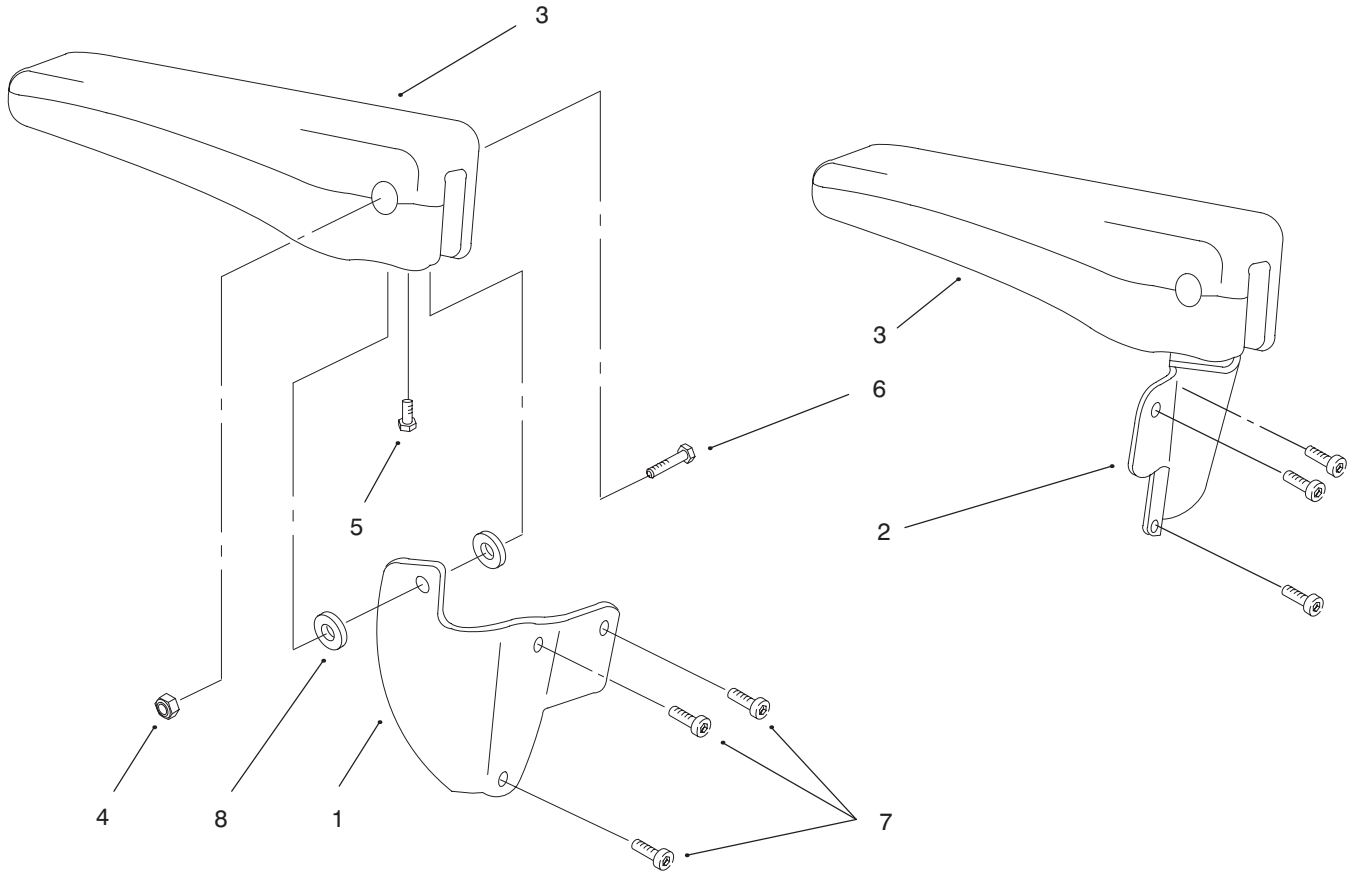

PART NO. 88-3230	PARTS CATALOG
ARMREST KIT	

ARMREST ASSEMBLY

Ref. No.	Part No.	Description	No. Used
1	92-0986	Bracket LH	1
2	92-0987	Bracket RH	1
3	92-0988	Armrest	2
4	92-0991	Locknut	2

Ref. No.	Part No.	Description	No. Used
5	92-0990	Screw	2
6	92-0989	Screw	2
7	92-0992	Screw	6
8	92-0993	Spacer	4