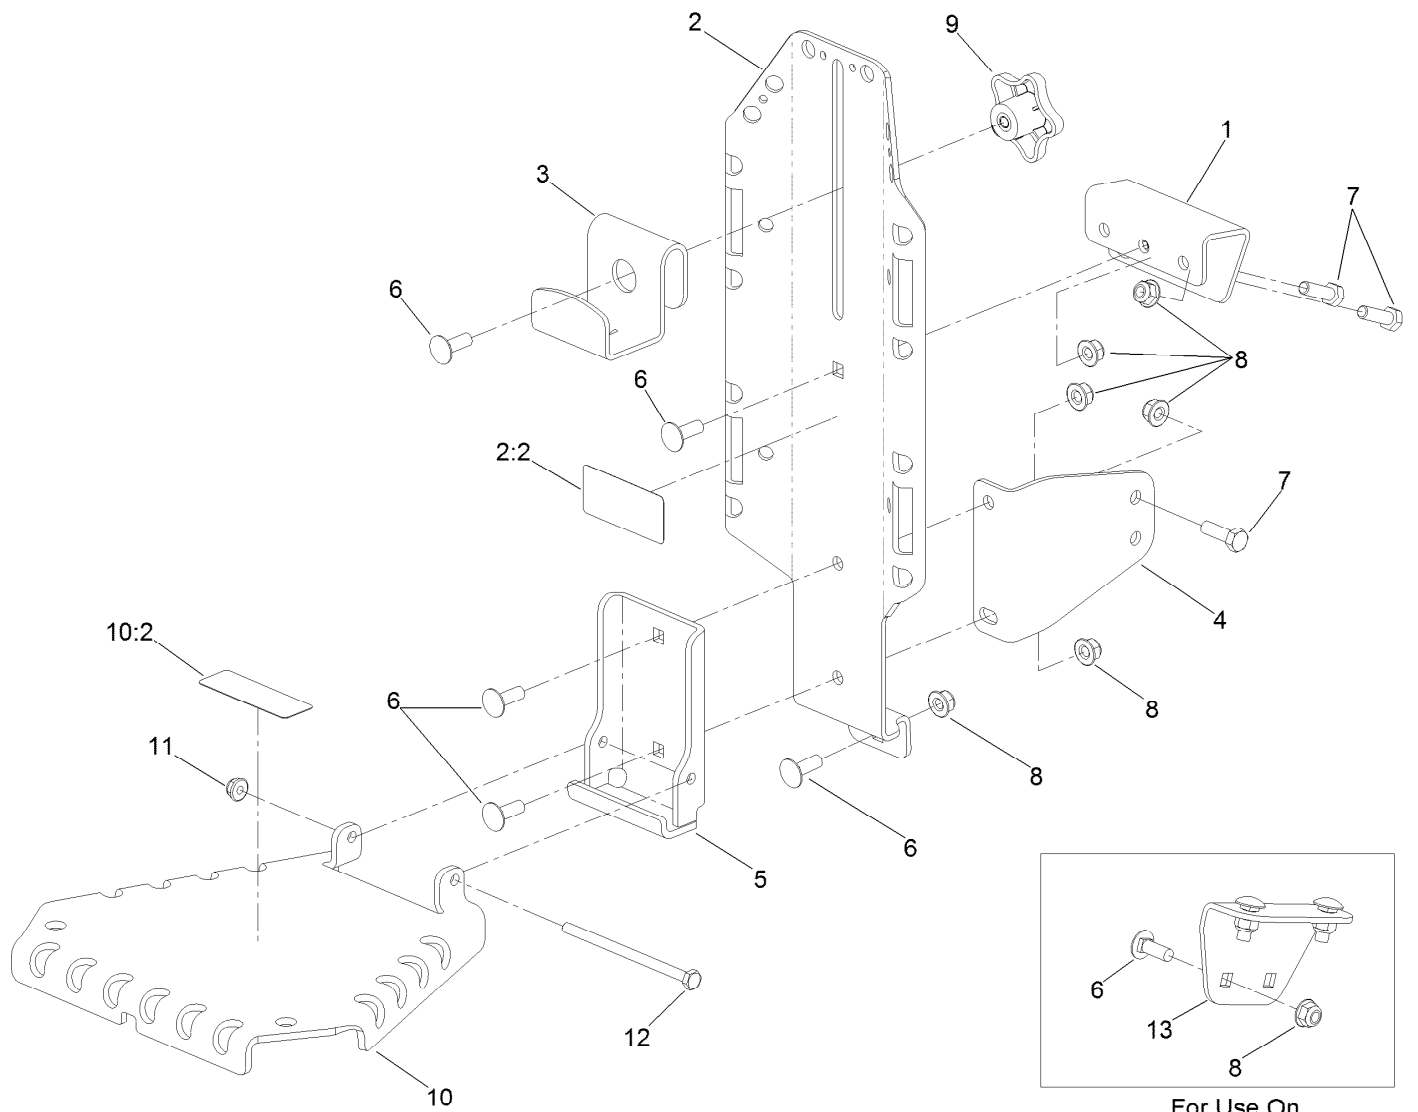

Count on it.

Parts Catalog

**Universal Mount Kit
Titan® HD Series Riding Mower**

Model No. 136-9046

For Use On
Model Year 2018 And Up

Universal Mount Assembly No. 136-9046

Ref.	Part Number	Qty.	Description
1	136-1653-03	1	Mount-Bucket, Upper
2	136-1692	1	Mount Bracket ASM
2:2	136-1680	1	Decal-Weight, Maximum
3	133-1897-03	1	Bracket-Top
4	133-1888-03	1	Bracket-Support, Lower
5	133-1894-03	1	Bracket-Support, Hinge
6	3230-10	8	Bolt-CARR
7	322-5	3	Screw-HH

Ref.	Part Number	Qty.	Description
8	104-8300	9	Nut-HF, NI
9	106-4161	1	Knob-Handle
10	136-1693	1	Support Bracket ASM
10:2	136-1672	1	Decal-No Step/Riders
11	104-7201	1	Nut-HF
12	321-34	1	Screw-HH
13	136-9031-03	1	Bracket-Support, Inner
99	3342-995	1	Strap-Ratchet, 3 Ft (Red) ■