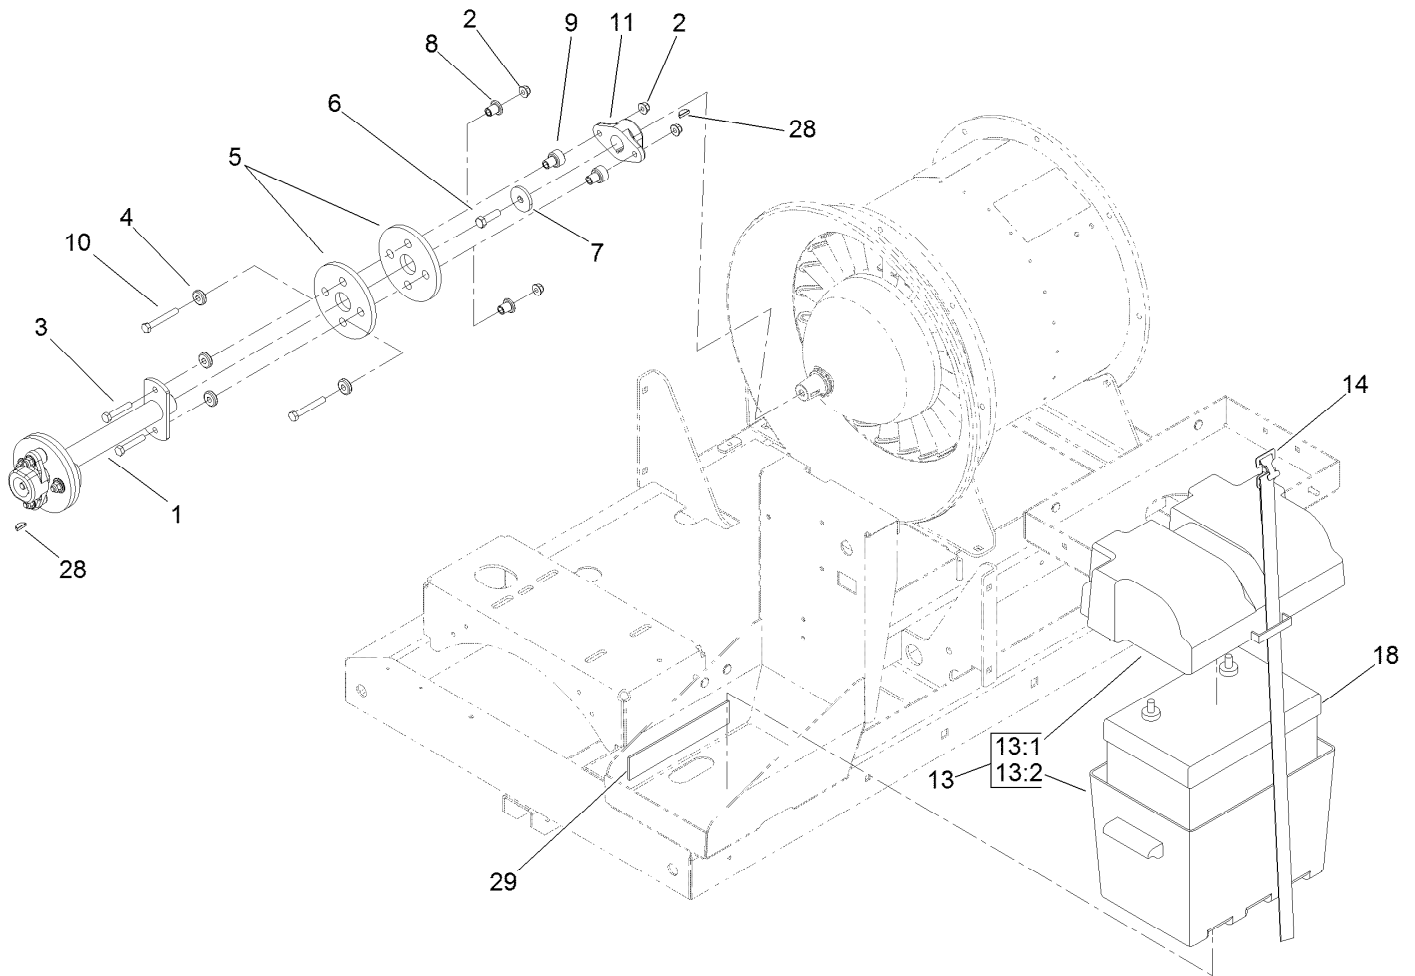

Clutch, Battery and Electrical Component Assembly

<i>Ref.</i>	<i>Part Number</i>	<i>Qty.</i>	<i>Description</i>	<i>Ref.</i>	<i>Part Number</i>	<i>Qty.</i>	<i>Description</i>
1	115-5124-03	1	Shaft-Drive	10	322-32	4	Screw-HH
2	104-8300	8	Nut-HF, NI	11	114-2122	2	Hub-Engine
3	322-39	4	Screw-HH	13	93-7595	1	Battery Box ASM
4	115-5118	8	Washer	13:1	105-2914	1	Top-Battery Box
5	115-5129	4	Coupling-Rubber	13:2	105-2915	1	Bottom-Battery Box
6	323-7	2	Screw-HH	14	3339-175	1	Strapping-Web
7	114-2120	2	Washer	18	108-1260	1	Battery-Dry
8	115-5120	4	Spacer-Coupling, Rubber	28	3257-5	2	Key-Woodruff
9	115-5119	4	Spacer-Coupling, Rubber	29	104-7102	2	Pad-Battery