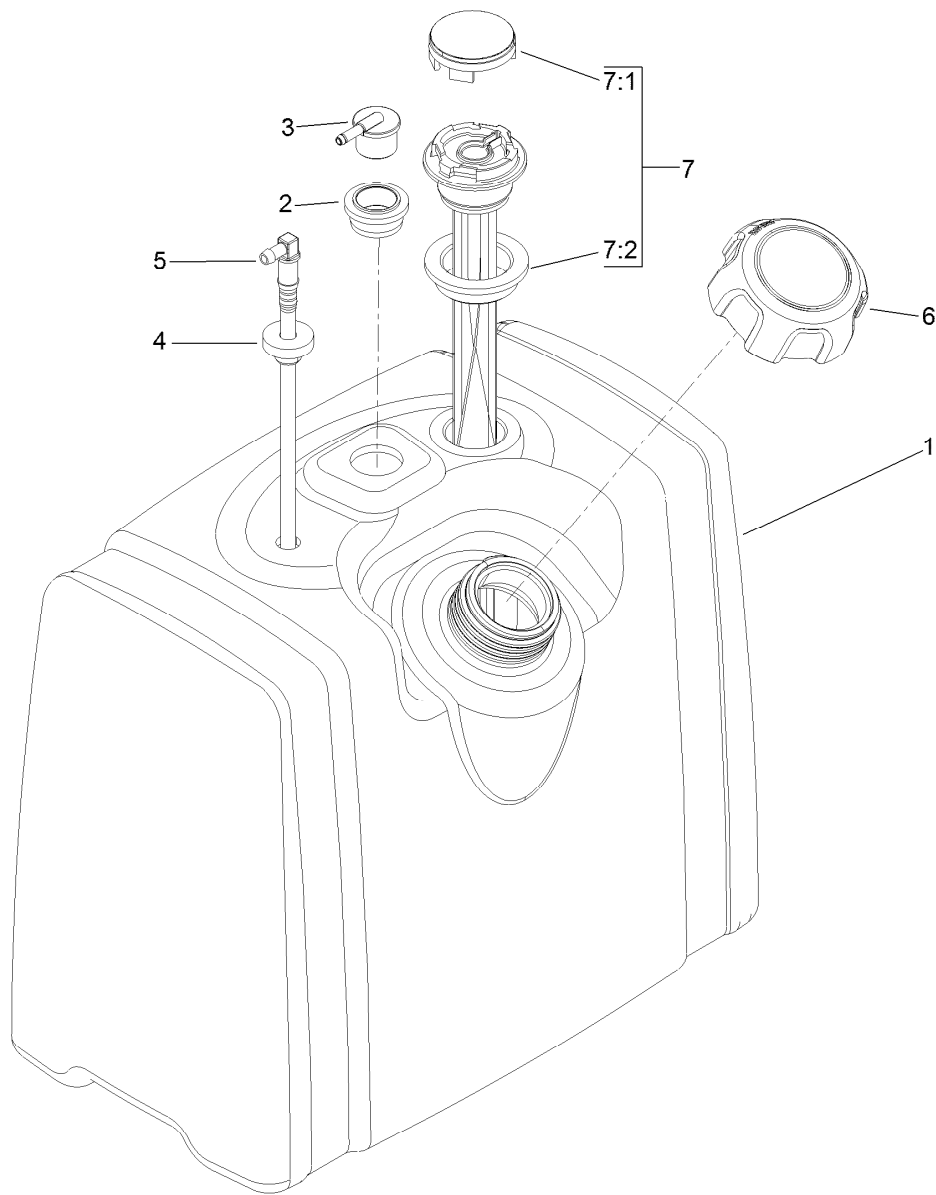

Fuel Tank Assembly No. 117-8455

<i>Ref.</i>	<i>Part Number</i>	<i>Qty.</i>	<i>Description</i>
1	117-8453	1	Tank-Fuel
2	114-0284	1	Grommet
3	114-0285	1	Valve-Rollover
4	46-6560	1	Bushing
5	115-9044	1	Pipe-Stand
6	115-7788	1	Cap-Fuel
7	119-0509	1	Gauge ASM
7:1	117-8404	1	Dial-Gauge
7:2	119-0508	1	Seal