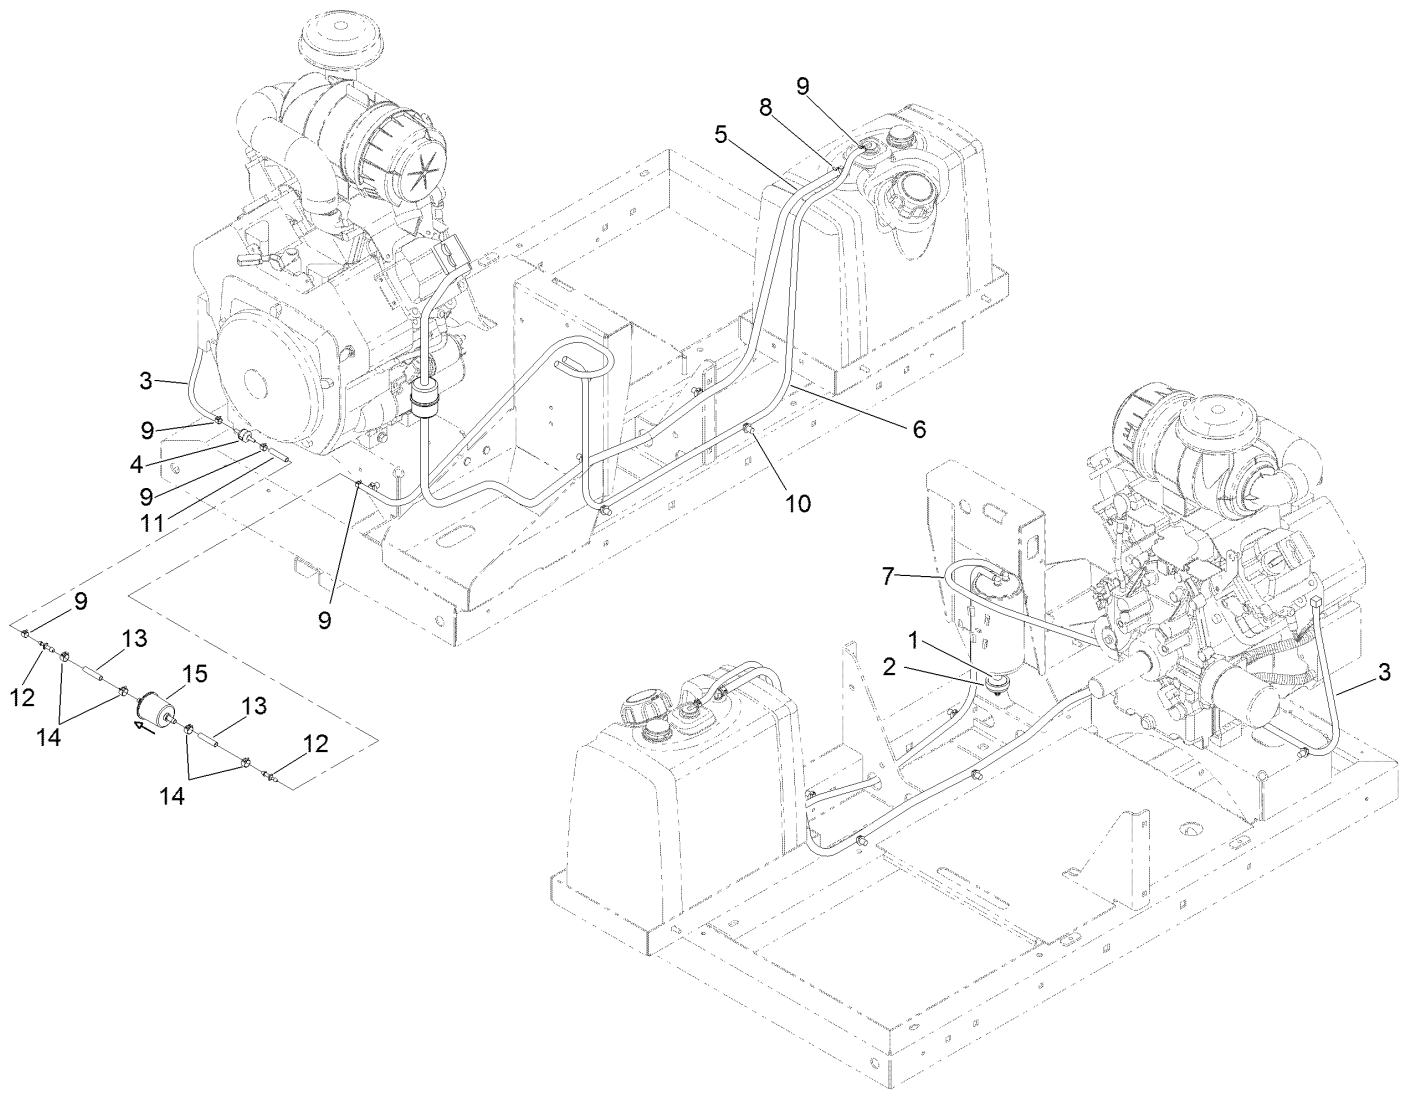

Fuel Line Assembly

Ref.	Part Number	Qty.	Description
1	106-5317	1	Hose-Fuel
2	115-7854	1	Filter-Fuel, Inline
3	119-8150	1	Hose-Fuel
4	115-7868	1	Valve-Check, Vacuum
5	107-9298	1	Hose-Fuel
6	119-6073	1	Hose-Fuel
7	110-3254	1	Hose-Fuel
8	2412-98	2	Clamp-Hose
9	2412-80	5	Clamp-Hose
10	32180-030	6	Clip-Tie
11	119-8561	1	Hose-Fuel
12	106-8150	2	Fitting-Straight
13	106-5317	2	Hose-Fuel
14	92-2379	4	Clamp-Hose
15	120-2235	1	Filter-Fuel