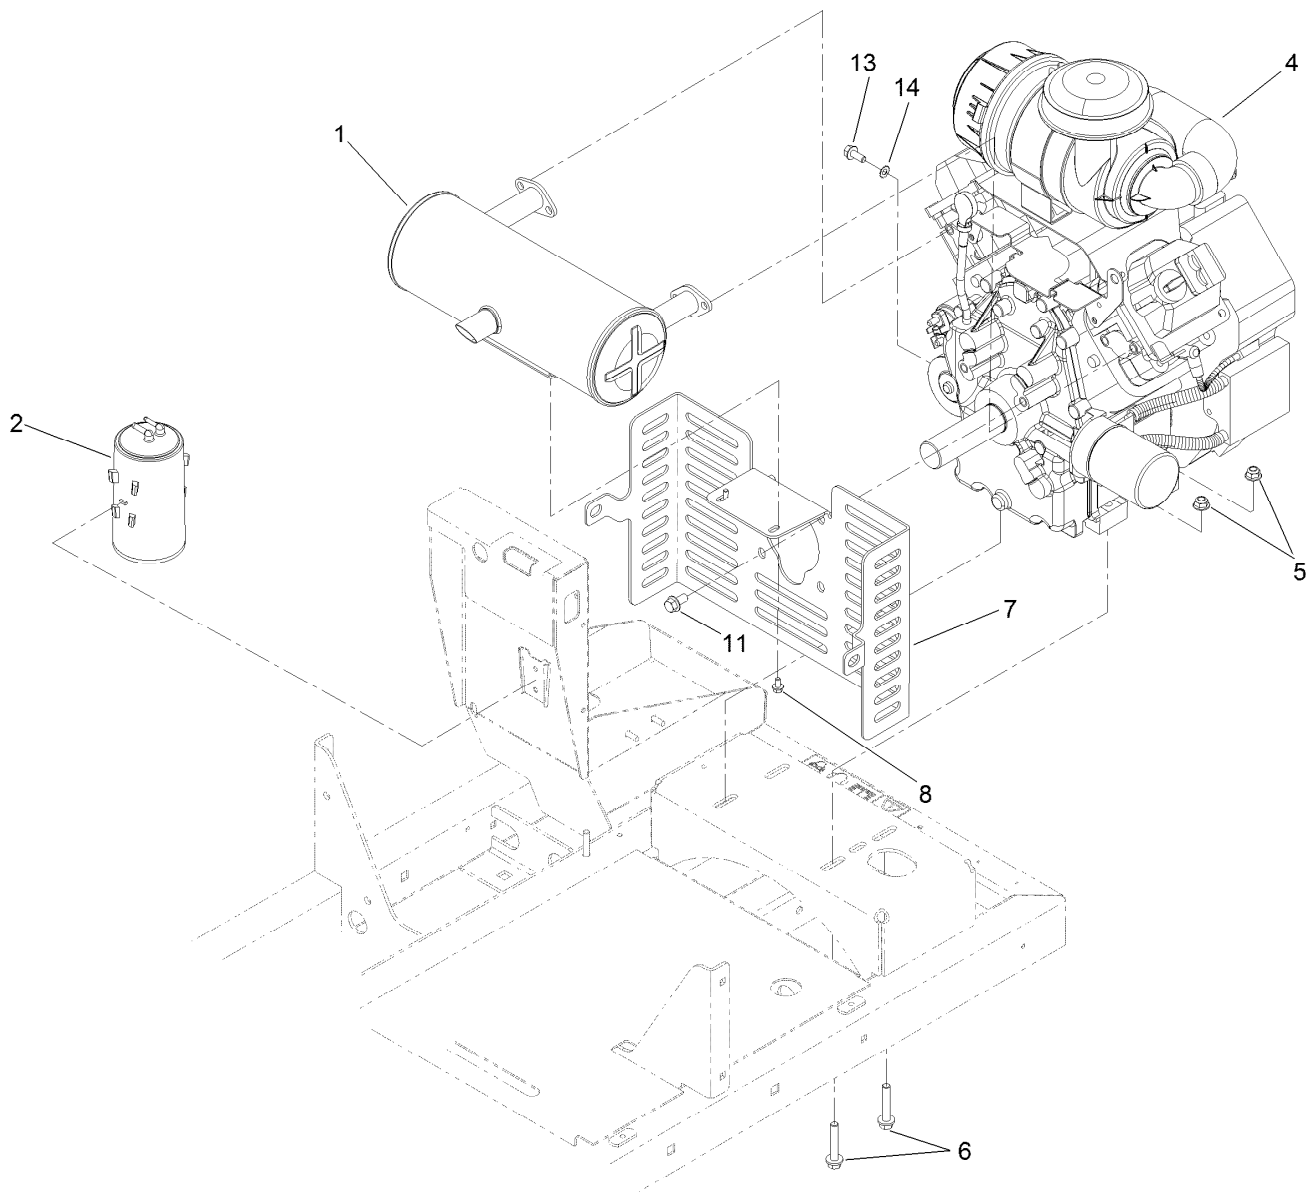

Engine and Muffler Assembly

Ref.	Part Number	Qty.	Description
1	112-6862	1	Muffler
2	115-2251	1	Canister-Carbon
4		1	Engine-Kohler, Ch740-3137 ■▲
4:1	108-3847	1	Filter-Oil ●
5	104-8301	4	Nut-HF, NI
6	66-9302	4	Screw-HHF, Whiz
7	119-6171-03	1	Mount-Muffler
8	33103-012	2	Screw-HHF
11	110-1718	4	Screw-HHF
13	33104-020	1	Screw-HHF
14	3255-8	1	Washer-Lock

● Not illustrated
▲ Obtain parts from www.kohlerplus.com

■ Not serviced separately