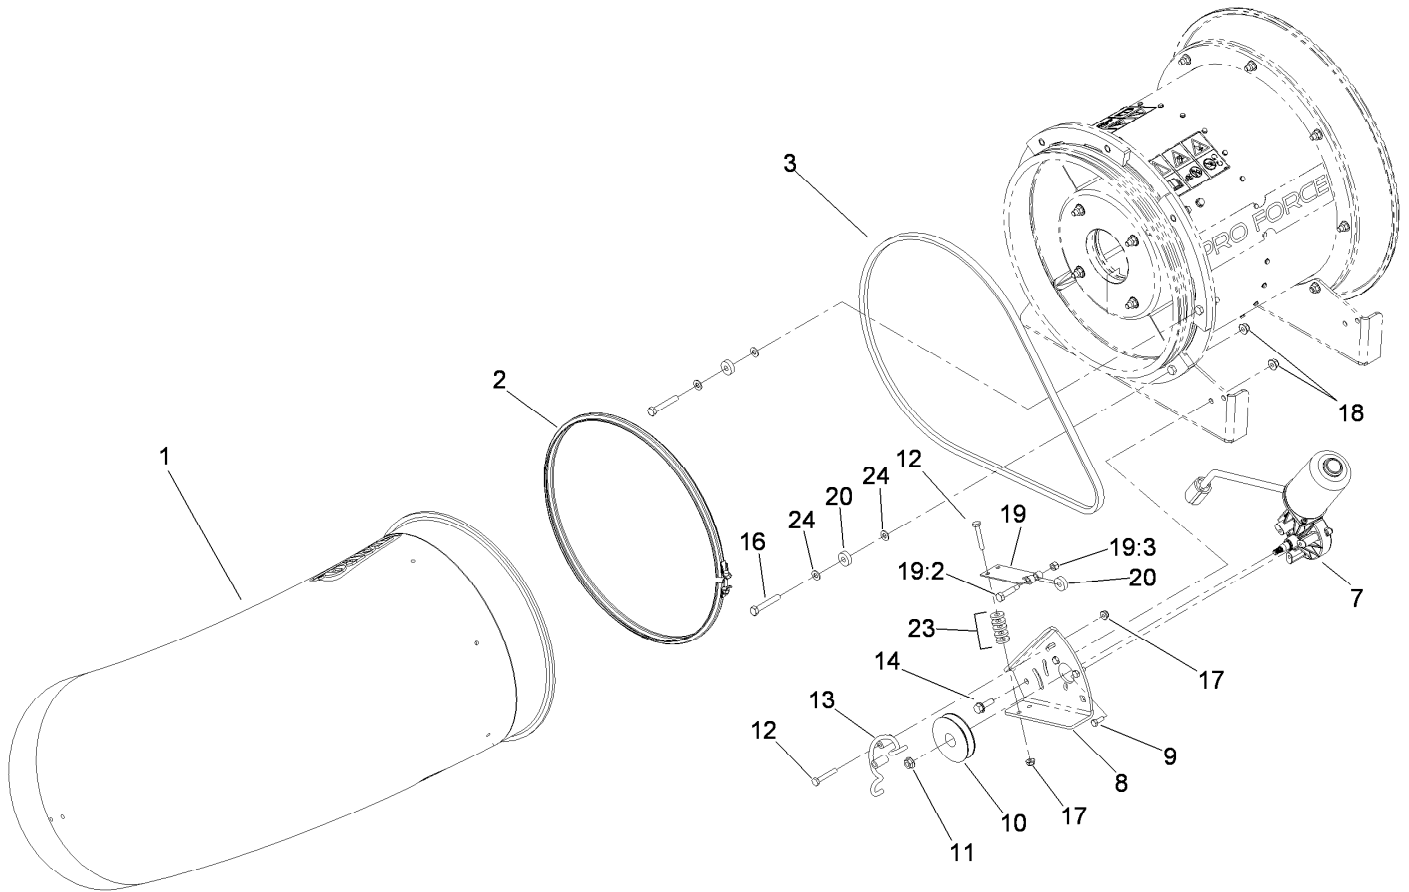

Nozzle, Belt and Guard Assembly

Ref.	Part Number	Qty.	Description
1	119-6287	1	Nozzle
2	112-6899	1	Clamp-Nozzle
3	112-1853	1	Belt-V
7	119-6340	1	Motor-Reversible
8	115-5149-01	1	Bracket-Motor
9	33113-016	3	Screw-HH
10	115-5147	1	Pulley
11	98-0668	1	Nut
12	321-37	4	Screw-HH
13	112-6924	1	Guard-Belt, Drive

Ref.	Part Number	Qty.	Description
14	3234-29	2	Screw-HHF
16	322-10	2	Screw-HH
17	104-7201	4	Nut-HF
18	104-8300	2	Nut-HF, NI
19	110-9650	1	Leaf Spring ASM
19:2	36-2250	1	Bolt-Shoulder
19:3	3296-42	1	Nut-Lock, NI
20	251-259	3	Bearing-Ball
23	88-7200	10	Washer-Flat
24	3256-74	4	Washer-Flat