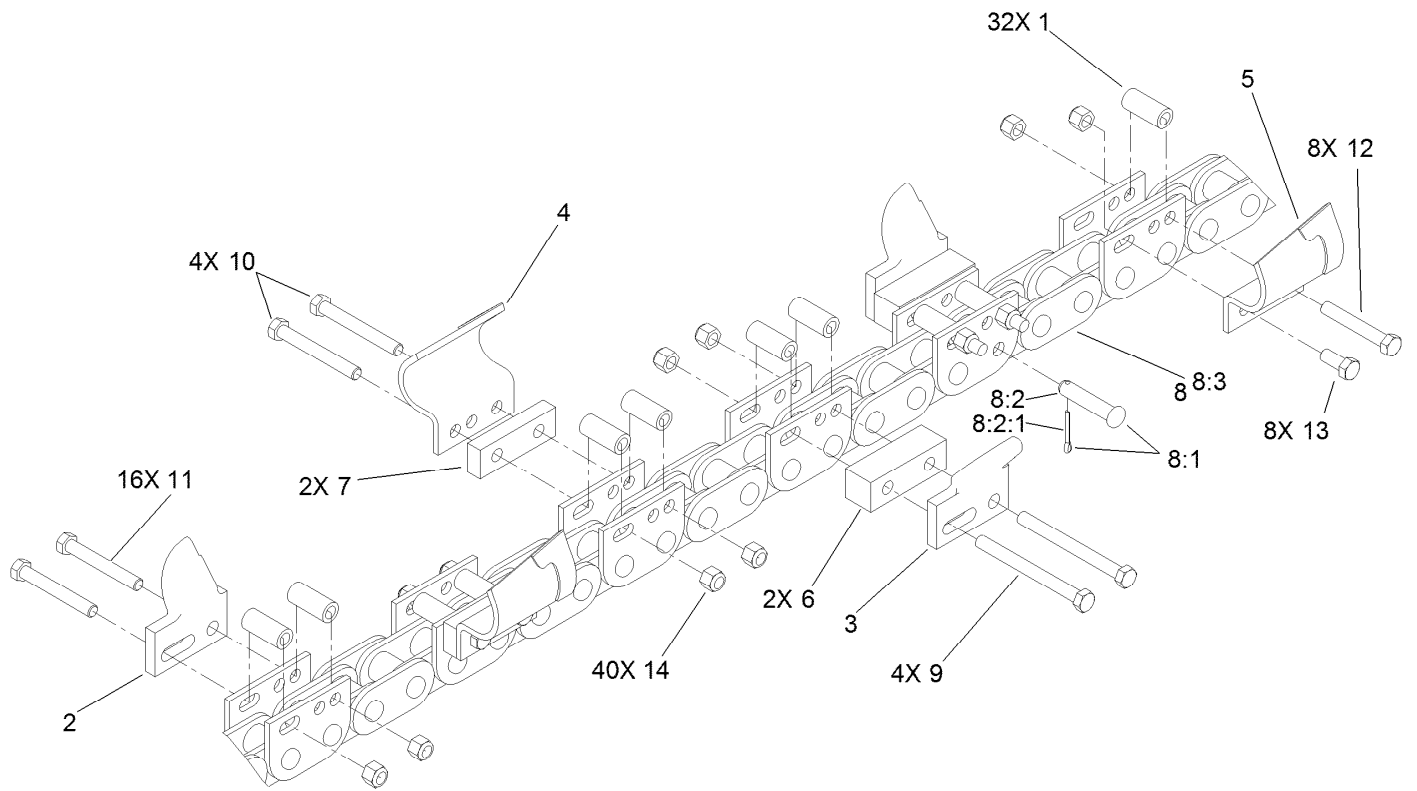

Count on it.

Parts Catalog

48in x 6in Combination Chain

Model No. 22495

48 Inch x 6 Inch Combination Chain Assembly

Ref.	Part Number	Qty.	Description	Ref.	Part Number	Qty.	Description
1	98-8222	34	Spacer-Tube	8:2	121-4453	1	Pin-Connecting (61Mm)
2	99-5922	5	Tooth- Rock, LH	8:2:1	3272-11	1	Pin-Cotter
3	99-5923	5	Tooth-Rock, RH	8:3	115-4039	1	Link Repair Kit
4	99-5924	5	Tooth-Soil, LH	9	3211-44	8	Screw-HH
5	99-5925	5	Tooth-Soil, RH	10	104-5938	8	Screw-HH
6	99-5929	4	Spacer-Cut, 6 Inch	11	104-5937	12	Screw-HH
7	99-5930	4	Spacer-Cut, 5 Inch	12	3211-42	6	Screw-HH
8	117-1301	1	Chain-Bare, 20 Station	13	104-5939	6	Screw-HH
8:1	104-5855	1	Pin-Connecting	14	AU232-4616	40	Nut-Hex