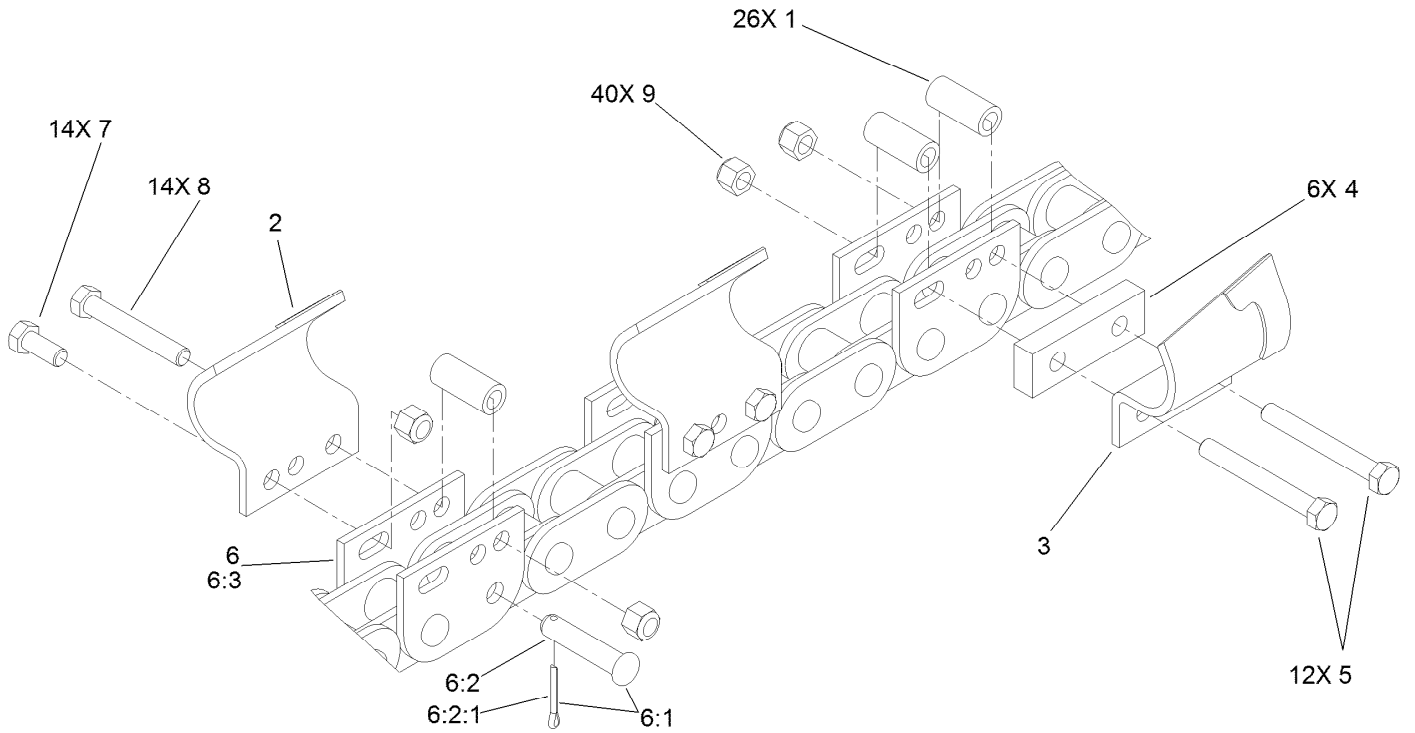

Count on it.

Parts Catalog

48in x 6in Soil Chain

Model No. 22494

48 Inch x 6 Inch Soil Chain Assembly

<i>Ref.</i>	<i>Part Number</i>	<i>Qty.</i>	<i>Description</i>
1	98-8222	26	Spacer-Tube
2	99-5924	10	Tooth-Soil, LH
3	99-5925	10	Tooth-Soil, RH
4	99-5930	6	Spacer-Cut, 5 Inch
5	104-5938	12	Screw-HH
6	117-1301	1	Chain-Bare, 20 Station
6:1	104-5855	1	Pin-Connecting
6:2	121-4453	1	Pin-Connecting (61Mm)
6:2:1	3272-11	1	Pin-Cotter
6:3	115-4039	1	Link Repair Kit
7	104-5939	14	Screw-HH
8	3211-42	14	Screw-HH
9	AU232-4616	40	Nut-Hex