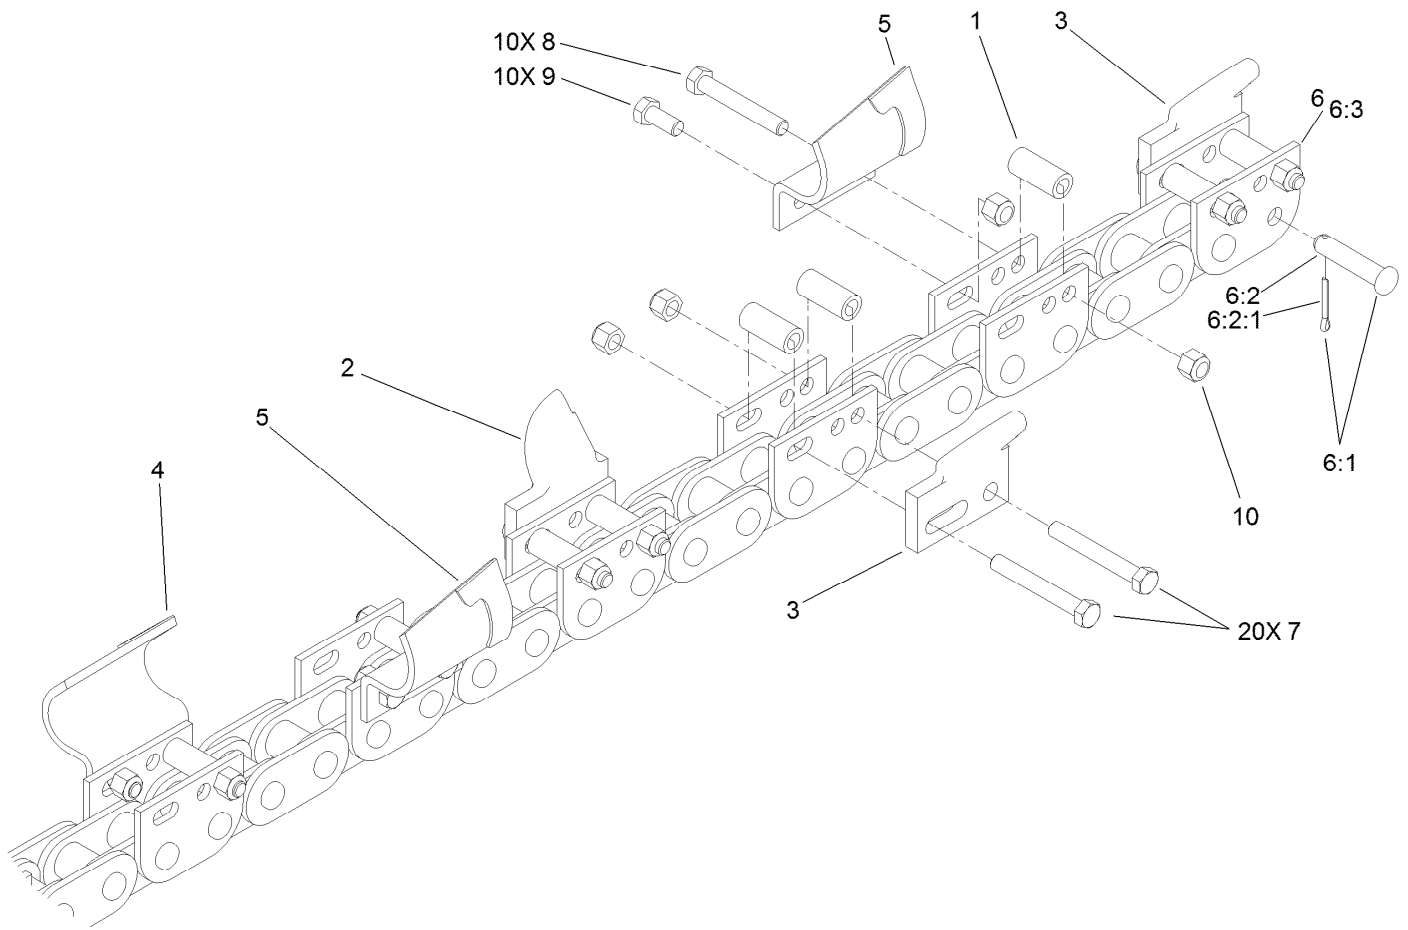

**Count on it.**

**Parts Catalog**

**48in x 4in Combination Chain**

Model No. 22493

## 48 Inch x 4 Inch Combination Chain Assembly

<i>Ref.</i>	<i>Part Number</i>	<i>Qty.</i>	<i>Description</i>
1	98-8222	30	Spacer-Tube
2	99-5922	5	Tooth- Rock, LH
3	99-5923	5	Tooth-Rock, RH
4	99-5924	5	Tooth-Soil, LH
5	99-5925	5	Tooth-Soil, RH
6	117-1301	1	Chain-Bare, 20 Station
6:1	104-5855	1	Pin-Connecting
6:2	121-4453	1	Pin-Connecting (61Mm)
6:2:1	3272-11	1	Pin-Cotter
6:3	115-4039	1	Link Repair Kit
7	104-5937	20	Screw-HH
8	3211-42	10	Screw-HH
9	104-5939	10	Screw-HH
10	AU232-4616	40	Nut-Hex