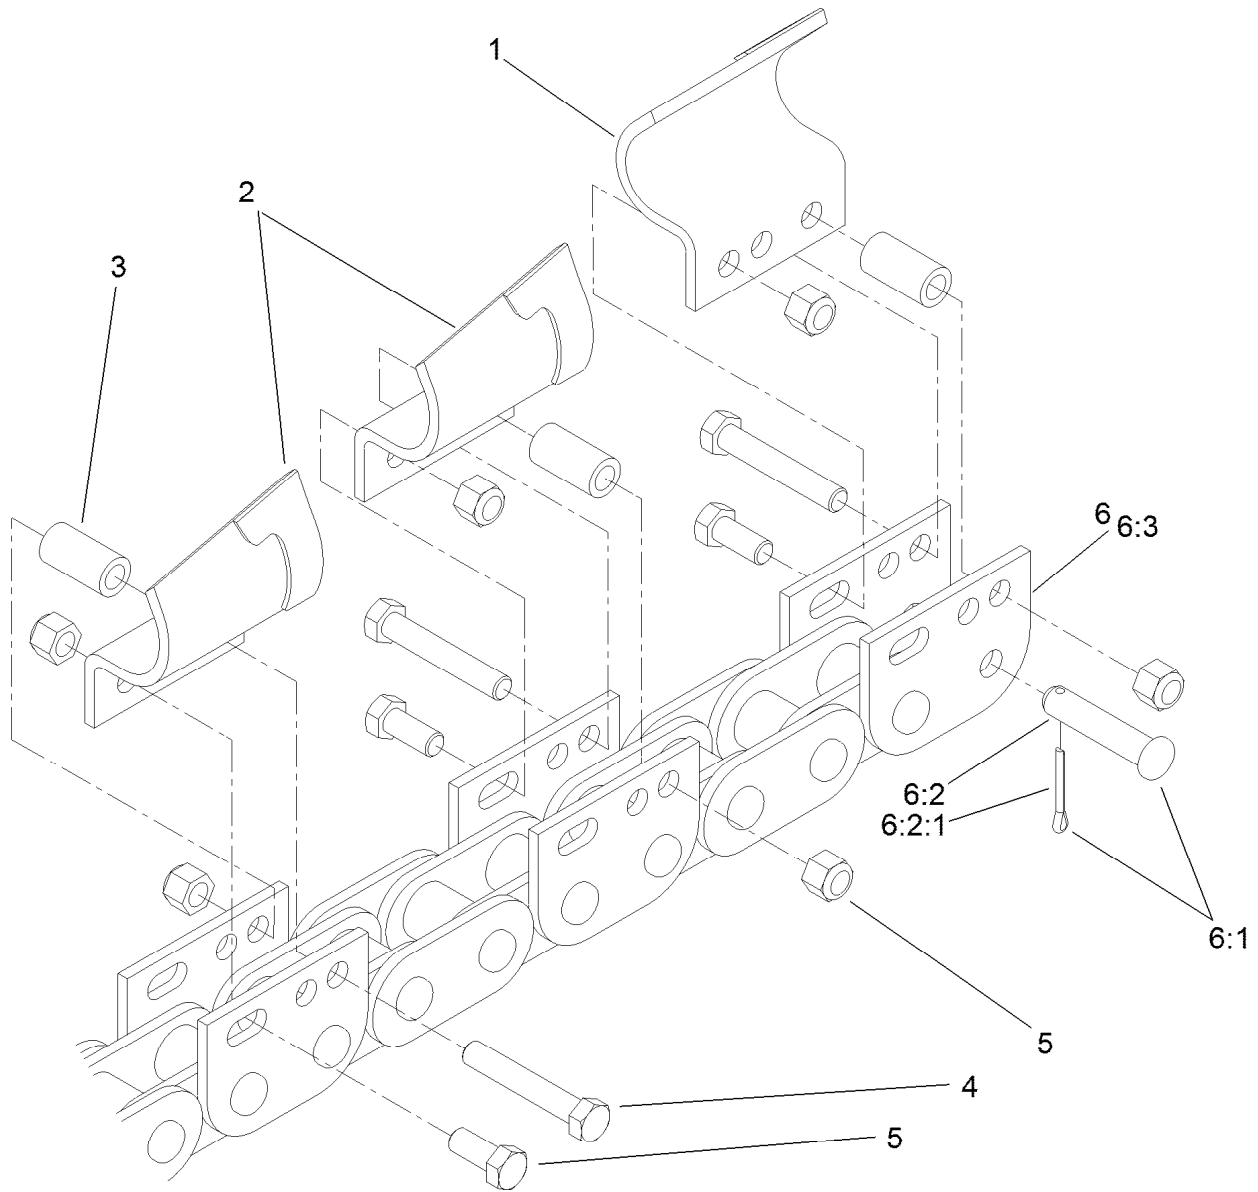

Count on it.

Parts Catalog

48in x 4in Soil Chain

Model No. 22492

48 Inch x 4 Inch Soil Chain Assembly

<i>Ref.</i>	<i>Part Number</i>	<i>Qty.</i>	<i>Description</i>
1	99-5924	10	Tooth-Soil, LH
2	99-5925	10	Tooth-Soil, RH
3	99-5926	20	Spacer-Tube
4	104-5936	20	Screw-HH
5	AU232-4616	40	Nut-Hex
6	117-1301	1	Chain-Bare, 20 Station
6:1	104-5855	1	Pin-Connecting
6:2	121-4453	1	Pin-Connecting (61Mm)
6:2:1	3272-11	1	Pin-Cotter
6:3	115-4039	1	Link Repair Kit