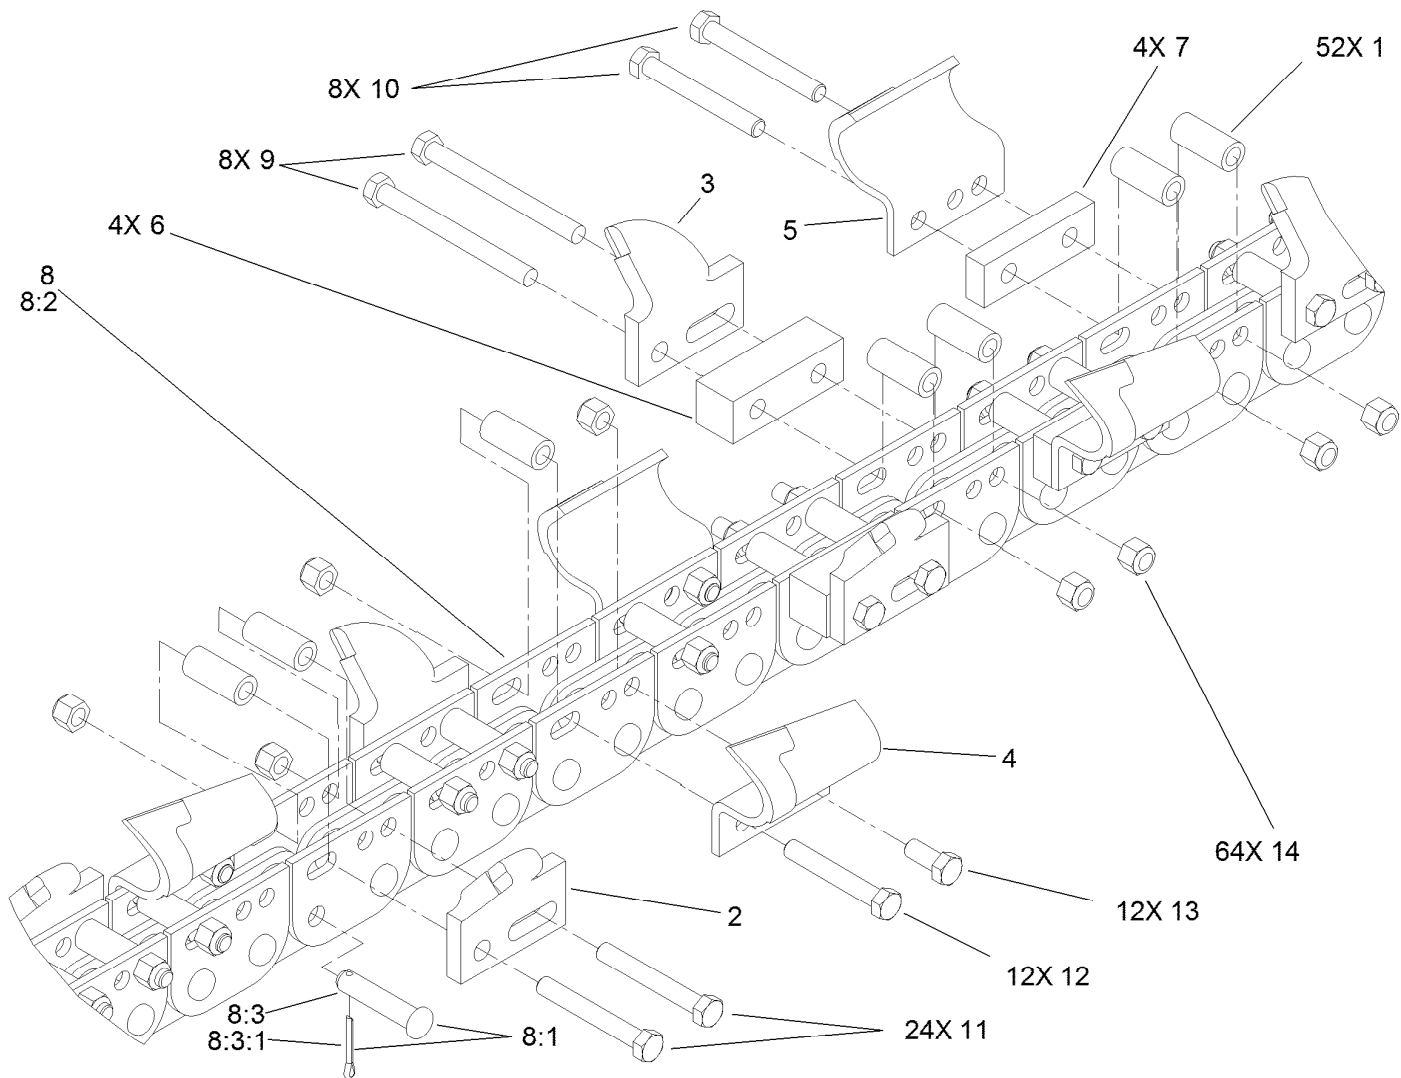

Count on it.

Parts Catalog

36in x 6in Combination Chain

Model No. 22491

36 Inch x 6 Inch Combination Chain Assembly

Ref.	Part Number	Qty.	Description	Ref.	Part Number	Qty.	Description
1	98-8222	52	Spacer-Tube	8:2	115-4039	1	Link Repair Kit
2	99-5922	8	Tooth- Rock, LH	8:3	121-4453	1	Pin-Connecting (61Mm)
3	99-5923	8	Tooth-Rock, RH	8:3:1	3272-11	1	Pin-Cotter
4	99-5924	8	Tooth-Soil, LH	9	3211-44	8	Screw-HH
5	99-5925	8	Tooth-Soil, RH	10	104-5938	8	Screw-HH
6	99-5929	4	Spacer-Cut, 6 Inch	11	104-5937	24	Screw-HH
7	99-5930	4	Spacer-Cut, 5 Inch	12	3211-42	12	Screw-HH
8	99-5931	1	Chain-Bare, 32 Station	13	104-5939	12	Screw-HH
8:1	104-5855	1	Pin-Connecting	14	AU232-4616	64	Nut-Hex