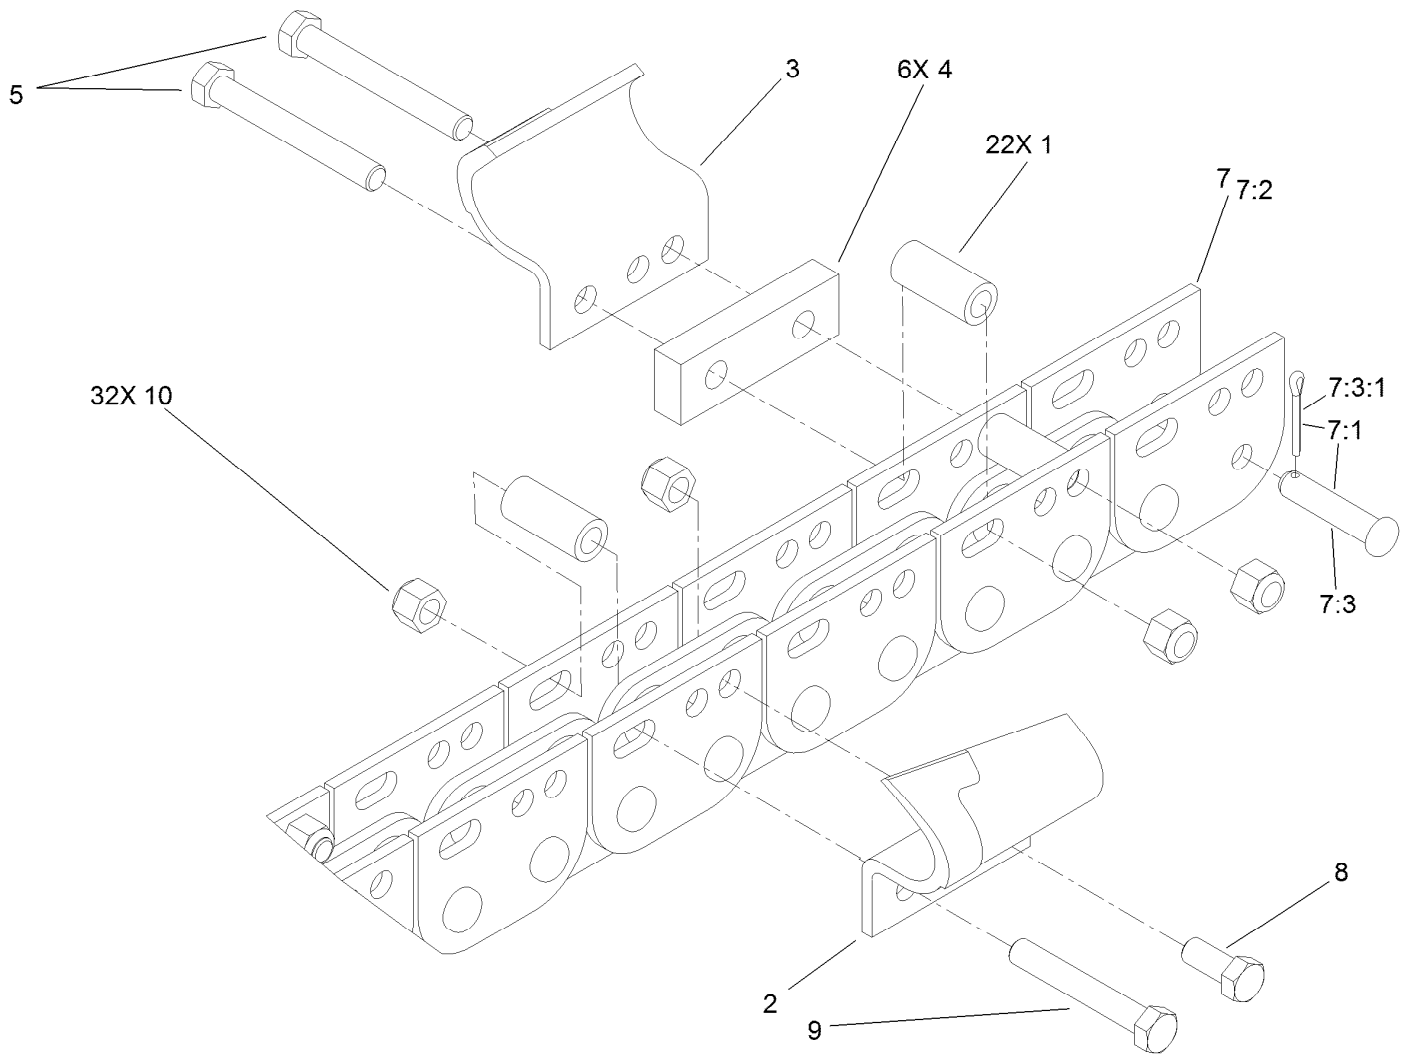

Count on it.

Parts Catalog

36in x 6in Soil Chain

Model No. 22490

36 Inch x 6 Inch Soil Chain Assembly

Ref.	Part Number	Qty.	Description
1	98-8222	22	Spacer-Tube
2	99-5924	8	Tooth-Soil, LH
3	99-5925	8	Tooth-Soil, RH
4	99-5930	6	Spacer-Cut, 5 Inch
5	104-5938	12	Screw-HH
7	99-5931	1	Chain-Bare, 32 Station
7:1	104-5855	1	Pin-Connecting
7:2	115-4039	1	Link Repair Kit
7:3	121-4453	1	Pin-Connecting (61Mm)
7:3:1	3272-11	1	Pin-Cotter
8	104-5939	10	Screw-HH
9	3211-42	10	Screw-HH
10	AU232-4616	32	Nut-Hex