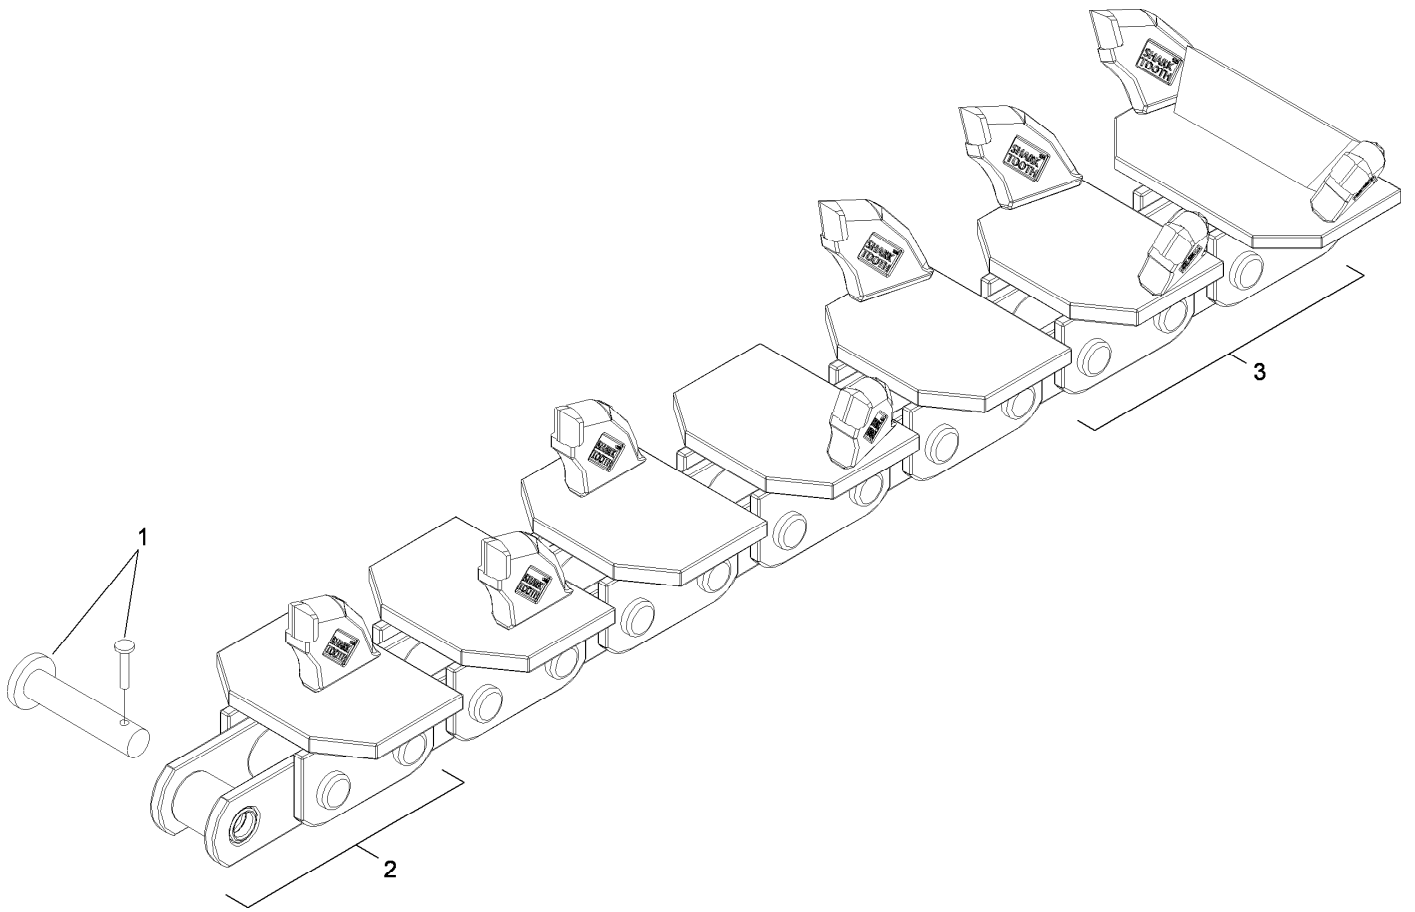

Count on it.

Parts Catalog

36in x 6in Rock Tooth Chain

Model No. 22489

36 Inch x 6 Inch Rock Tooth Chain Assembly

| <i>Ref.</i> | <i>Part Number</i> | <i>Qty.</i> | <i>Description</i> |
|-------------|--------------------|-------------|---|
| 1 | 115-4562 | 1 | Pin And Key Kit |
| 1 | 137-1890 | 1 | Pin And Key Kit (2013 And After) |
| 2 | 115-4036 | 1 | Station-Repair, Single |
| 2 | 137-1887 | 1 | Station-Repair, Single (2013 And After) |
| 3 | 115-4038 | 1 | Station-Repair, 6 Inch |
| 3 | 137-1889 | 1 | Station-Repair, 6 Inch (2013 And After) |