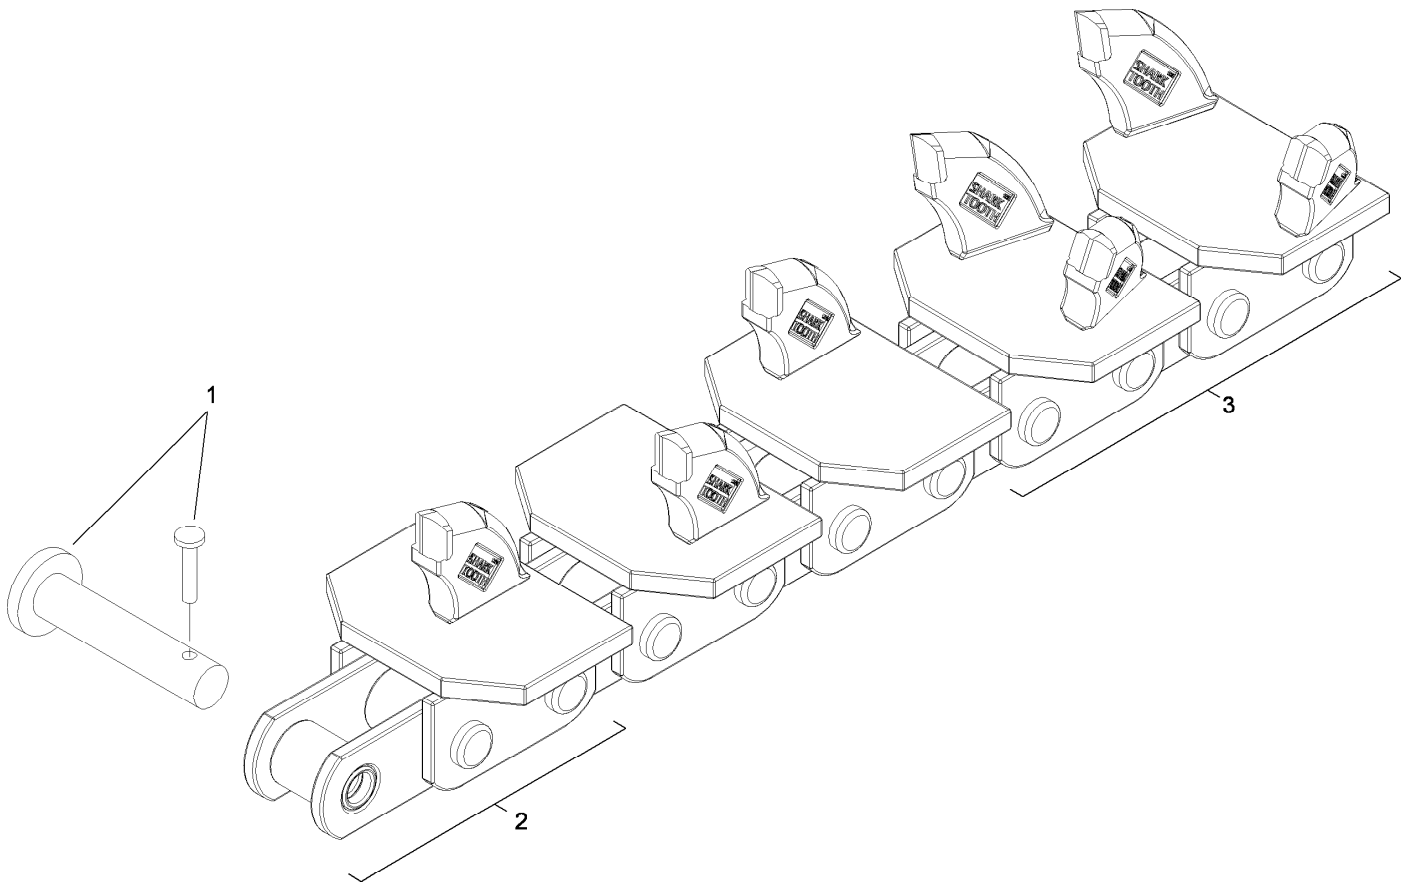

Count on it.

Parts Catalog

36in x 4in Rock Tooth Chain

Model No. 22488

36 Inch x 4 Inch Rock Tooth Chain Assembly

<i>Ref.</i>	<i>Part Number</i>	<i>Qty.</i>	<i>Description</i>
1	115-4562	1	Pin And Key Kit
1	137-1890	1	Pin And Key Kit (2013 And After)
2	115-4036	1	Station-Repair, Single
2	137-1887	1	Station-Repair, Single (2013 And After)
3	115-4037	1	Station-Repair, 4 Inch
3	137-1888	1	Station-Repair, 4 Inch (2013 And After)