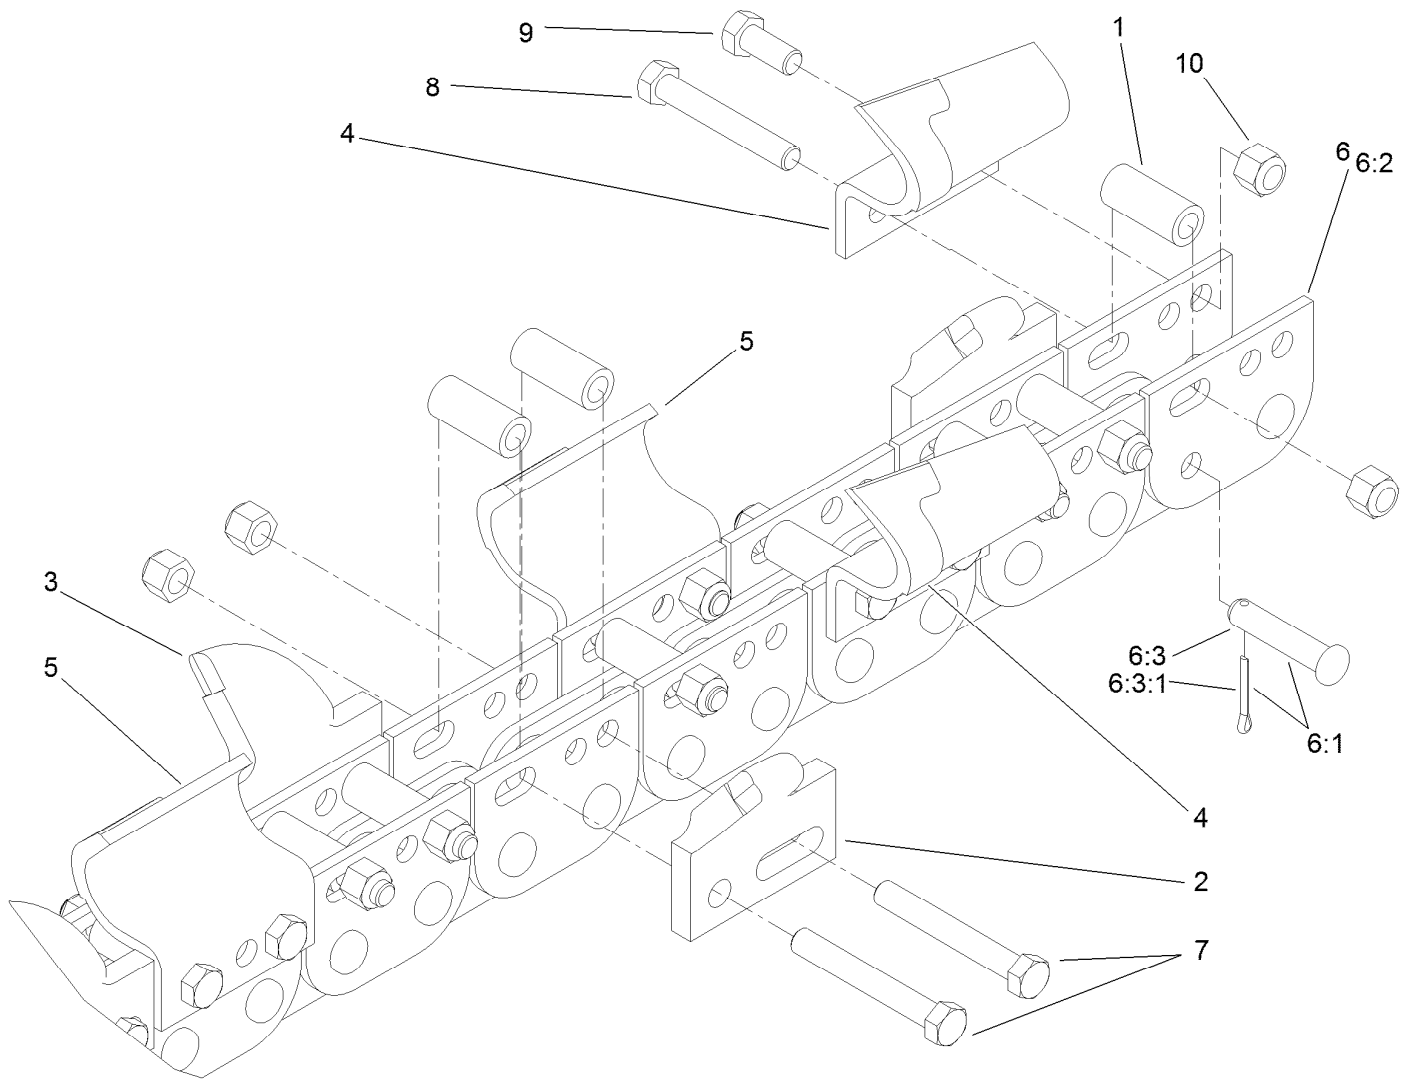

**Count on it.**

**Parts Catalog**

**36in x 4in Combination Chain**

Model No. 22487

## 36 Inch x 4 Inch Combination Chain Assembly

Ref.	Part Number	Qty.	Description
1	98-8222	48	Spacer-Tube
2	99-5922	8	Tooth- Rock, LH
3	99-5923	8	Tooth-Rock, RH
4	99-5924	8	Tooth-Soil, LH
5	99-5925	8	Tooth-Soil, RH
6	99-5931	1	Chain-Bare, 32 Station
6:1	104-5855	1	Pin-Connecting
6:2	115-4039	1	Link Repair Kit
6:3	121-4453	1	Pin-Connecting (61Mm)
6:3:1	3272-11	1	Pin-Cotter
7	104-5937	32	Screw-HH
8	3211-42	16	Screw-HH
9	104-5939	16	Screw-HH
10	AU232-4616	64	Nut-Hex