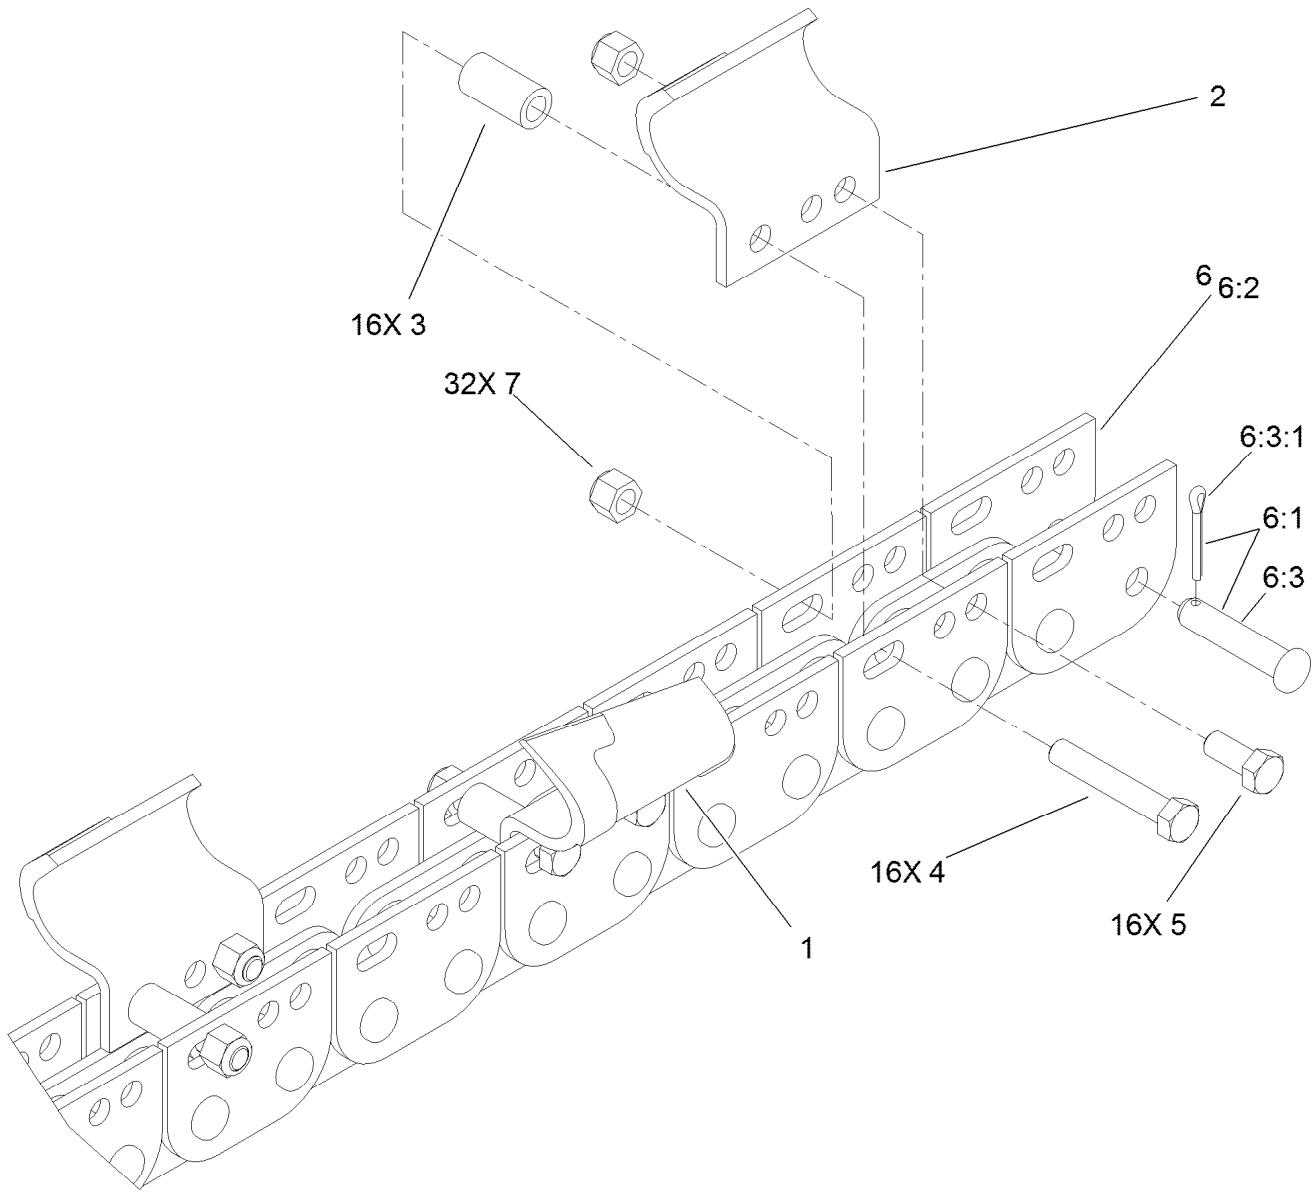

Count on it.

Parts Catalog

36in x 4in Soil Chain

Model No. 22486

36 Inch x 4 Inch Soil Chain Assembly

Ref.	Part Number	Qty.	Description
1	99-5924	8	Tooth-Soil, LH
2	99-5925	8	Tooth-Soil, RH
3	99-5926	16	Spacer-Tube
4	104-5936	16	Screw-HH
5	104-5939	16	Screw-HH
6	99-5931	1	Chain-Bare, 32 Station
6:1	104-5855	1	Pin-Connecting
6:2	115-4039	1	Link Repair Kit
6:3	121-4453	1	Pin-Connecting (61Mm)
6:3:1	3272-11	1	Pin-Cotter
7	AU232-4616	32	Nut-Hex