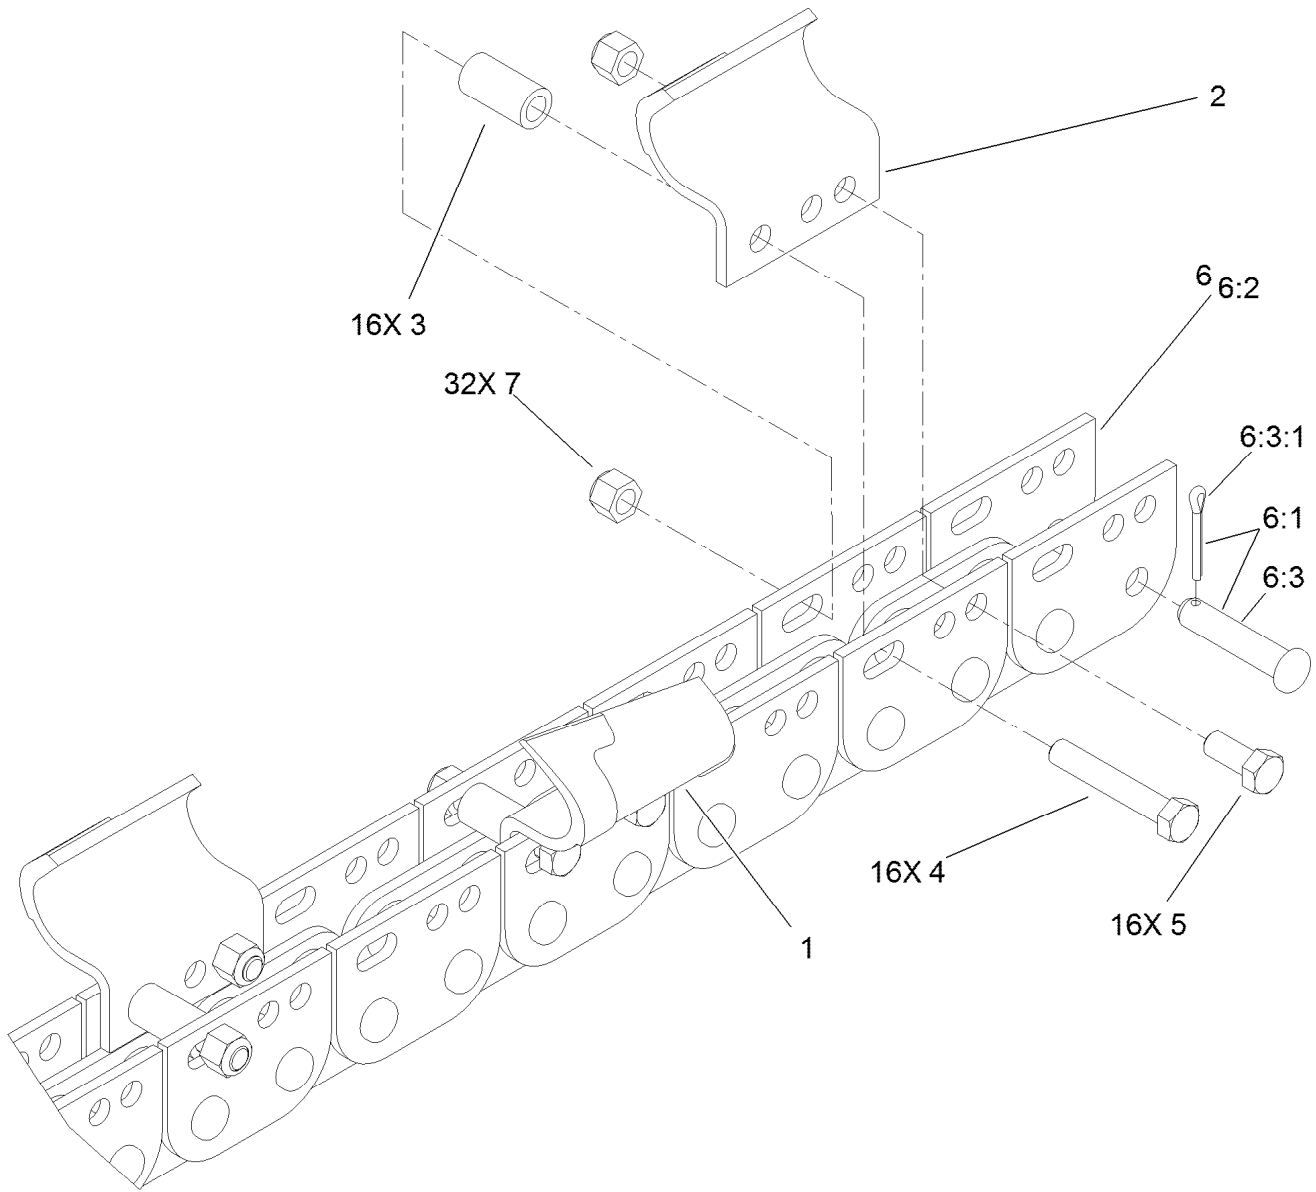

**Count on it.**

**Parts Catalog**

**36in x 4in Soil Chain**

Model No. 22486

## 36 Inch x 4 Inch Soil Chain Assembly

Ref.	Part Number	Qty.	Description
1	99-5924	8	Tooth-Soil, LH
2	99-5925	8	Tooth-Soil, RH
3	99-5926	16	Spacer-Tube
4	104-5936	16	Screw-HH
5	104-5939	16	Screw-HH
6	99-5931	1	Chain-Bare, 32 Station
6:1	104-5855	1	Pin-Connecting
6:2	115-4039	1	Link Repair Kit
6:3	121-4453	1	Pin-Connecting (61Mm)
6:3:1	3272-11	1	Pin-Cotter
7	AU232-4616	32	Nut-Hex