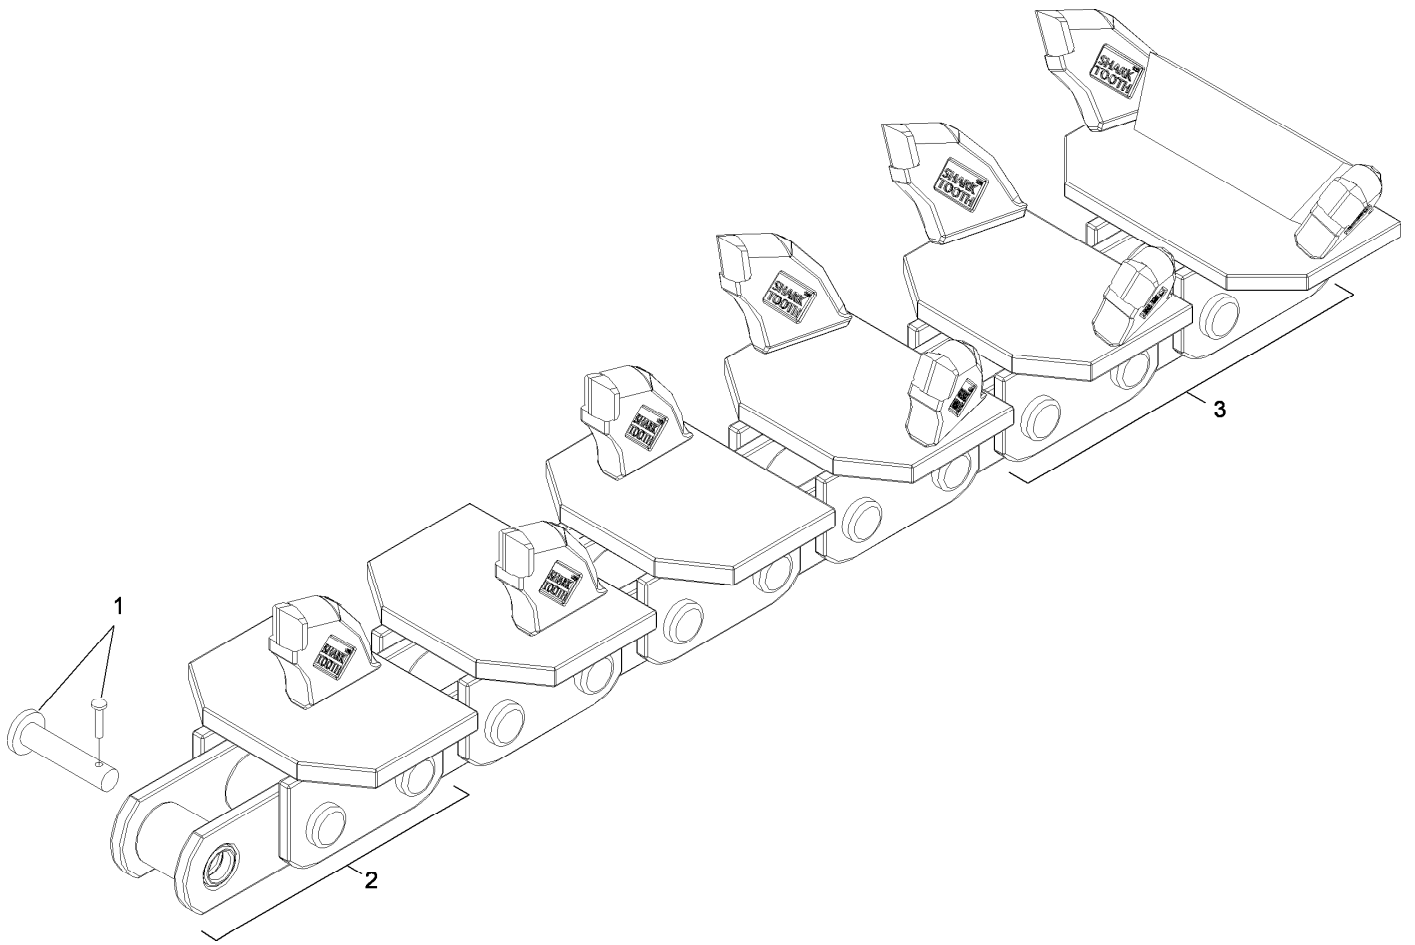

Count on it.

Parts Catalog

24in x 6in Rock Tooth Chain

Model No. 22485

24 Inch x 6 Inch Rock Tooth Chain Assembly

<i>Ref.</i>	<i>Part Number</i>	<i>Qty.</i>	<i>Description</i>
1	115-4562	1	Pin And Key Kit
1	137-1890	1	Pin And Key Kit (2013 And After)
2	115-4036	1	Station-Repair, Single
2	137-1887	1	Station-Repair, Single (2013 And After)
3	115-4038	1	Station-Repair, 6 Inch
3	137-1889	1	Station-Repair, 6 Inch (2013 And After)