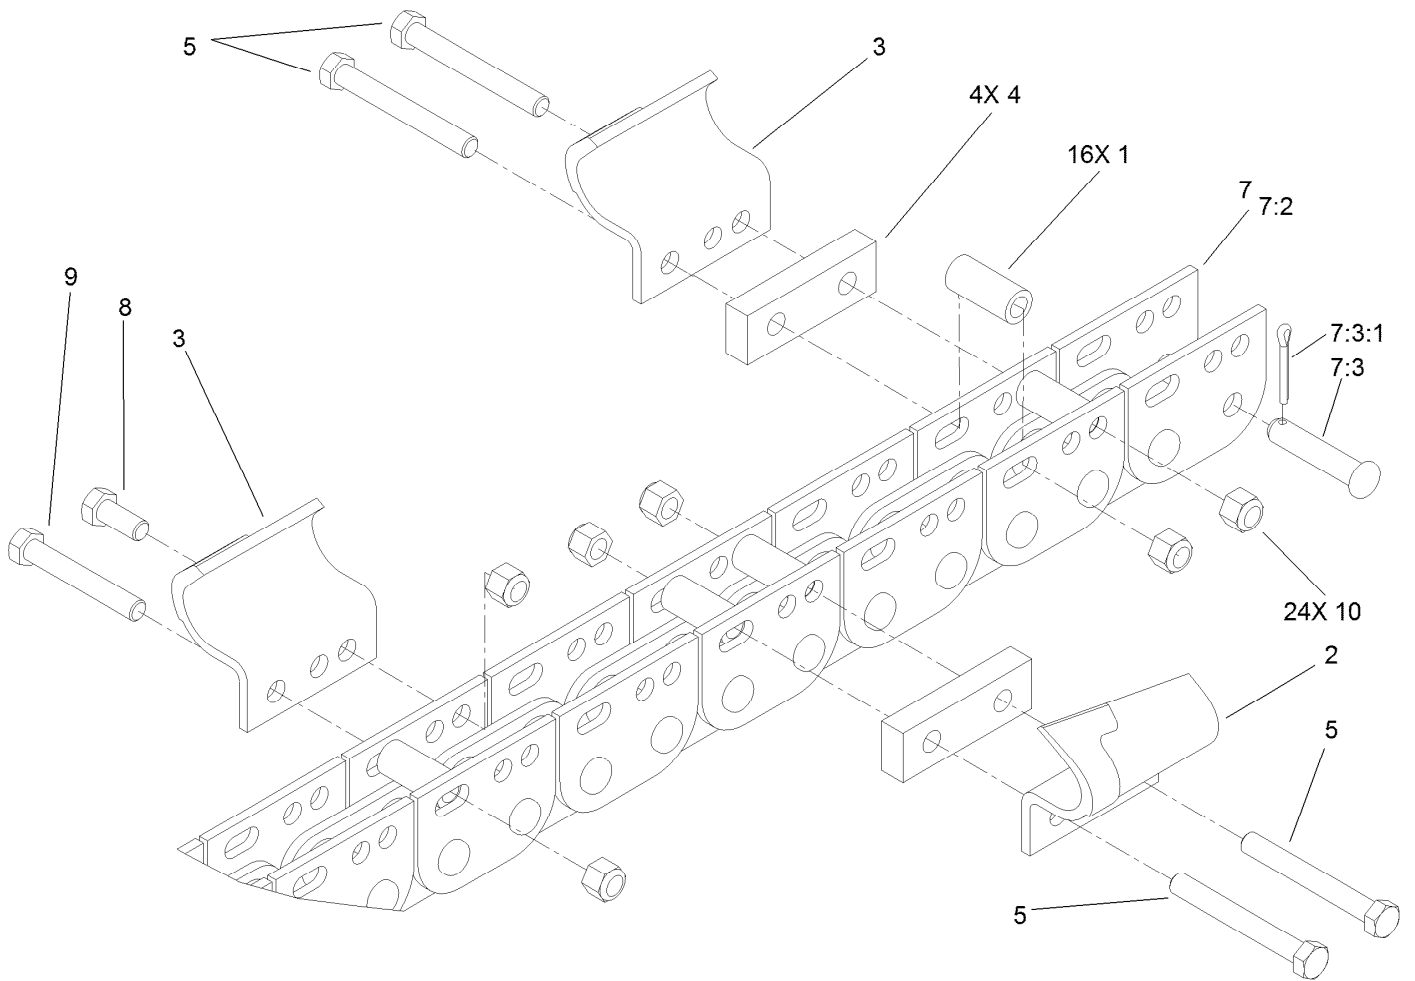

**Count on it.**

**Parts Catalog**

**24in x 6in Soil Chain**

Model No. 22483

## 24 Inch x 6 Inch Soil Chain Assembly

Ref.	Part Number	Qty.	Description
1	98-8222	16	Spacer-Tube
2	99-5924	6	Tooth-Soil, LH
3	99-5925	6	Tooth-Soil, RH
4	99-5930	4	Spacer-Cut, 5 Inch
5	104-5938	8	Screw-HH
7	104-5848	1	Chain-Bare, 24 Station
7:2	115-4039	1	Link Repair Kit
7:3	121-4453	2	Pin-Connecting (61Mm)
7:3:1	3272-11	1	Pin-Cotter
8	104-5939	8	Screw-HH
9	3211-42	8	Screw-HH
10	AU232-4616	24	Nut-Hex