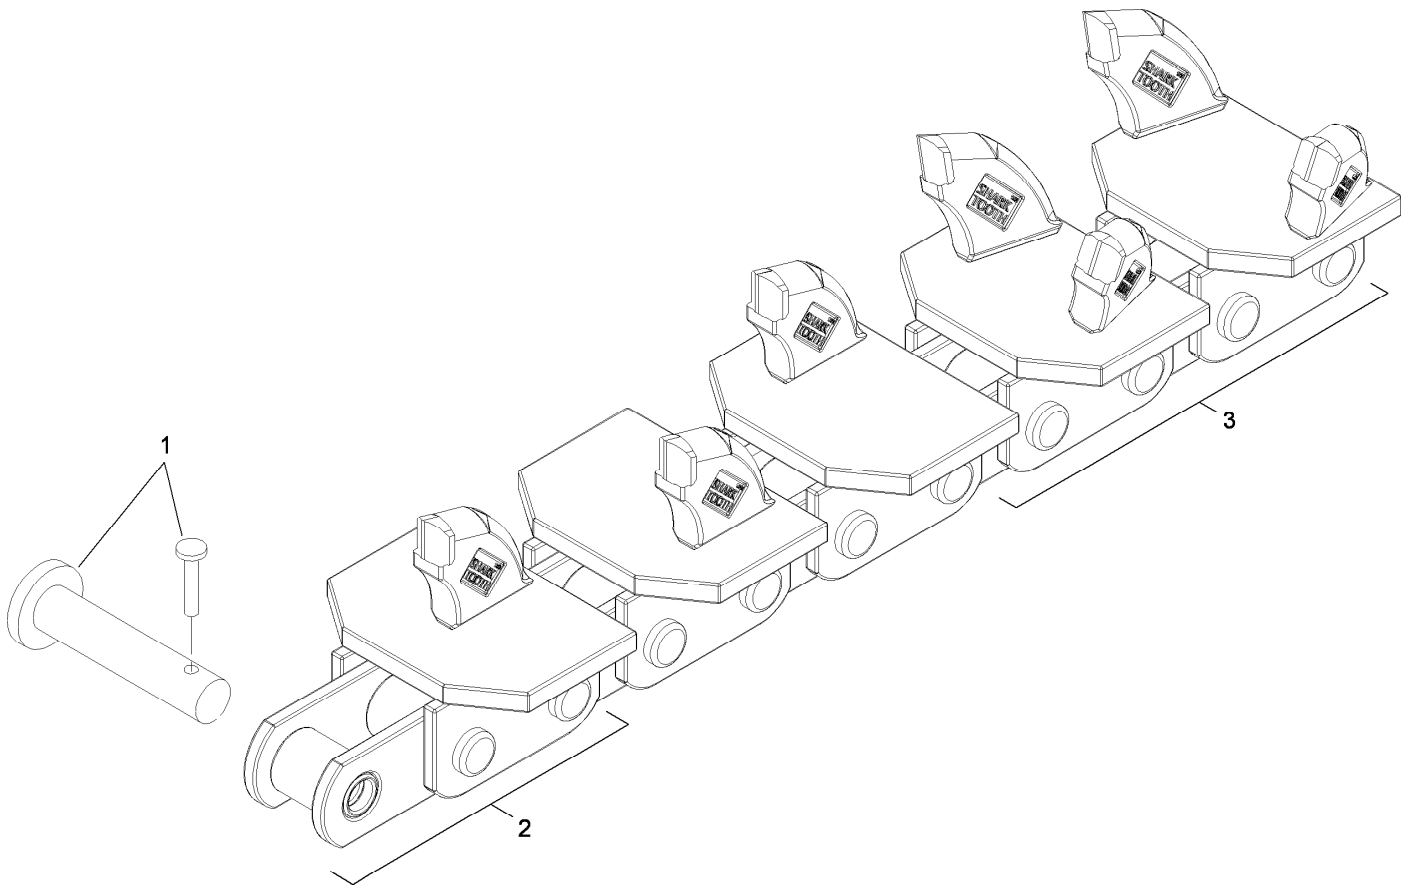

Count on it.

Parts Catalog

24in x 4in Rock Tooth Chain

Model No. 22482

24 Inch x 4 Inch Rock Tooth Chain Assembly

<i>Ref.</i>	<i>Part Number</i>	<i>Qty.</i>	<i>Description</i>
1	115-4562	1	Pin And Key Kit
1	137-1890	1	Pin And Key Kit (2013 And After)
2	115-4036	1	Station-Repair, Single
2	137-1887	1	Station-Repair, Single (2013 And After)
3	115-4037	1	Station-Repair, 4 Inch
3	137-1888	1	Station-Repair, 4 Inch (2013 And After)