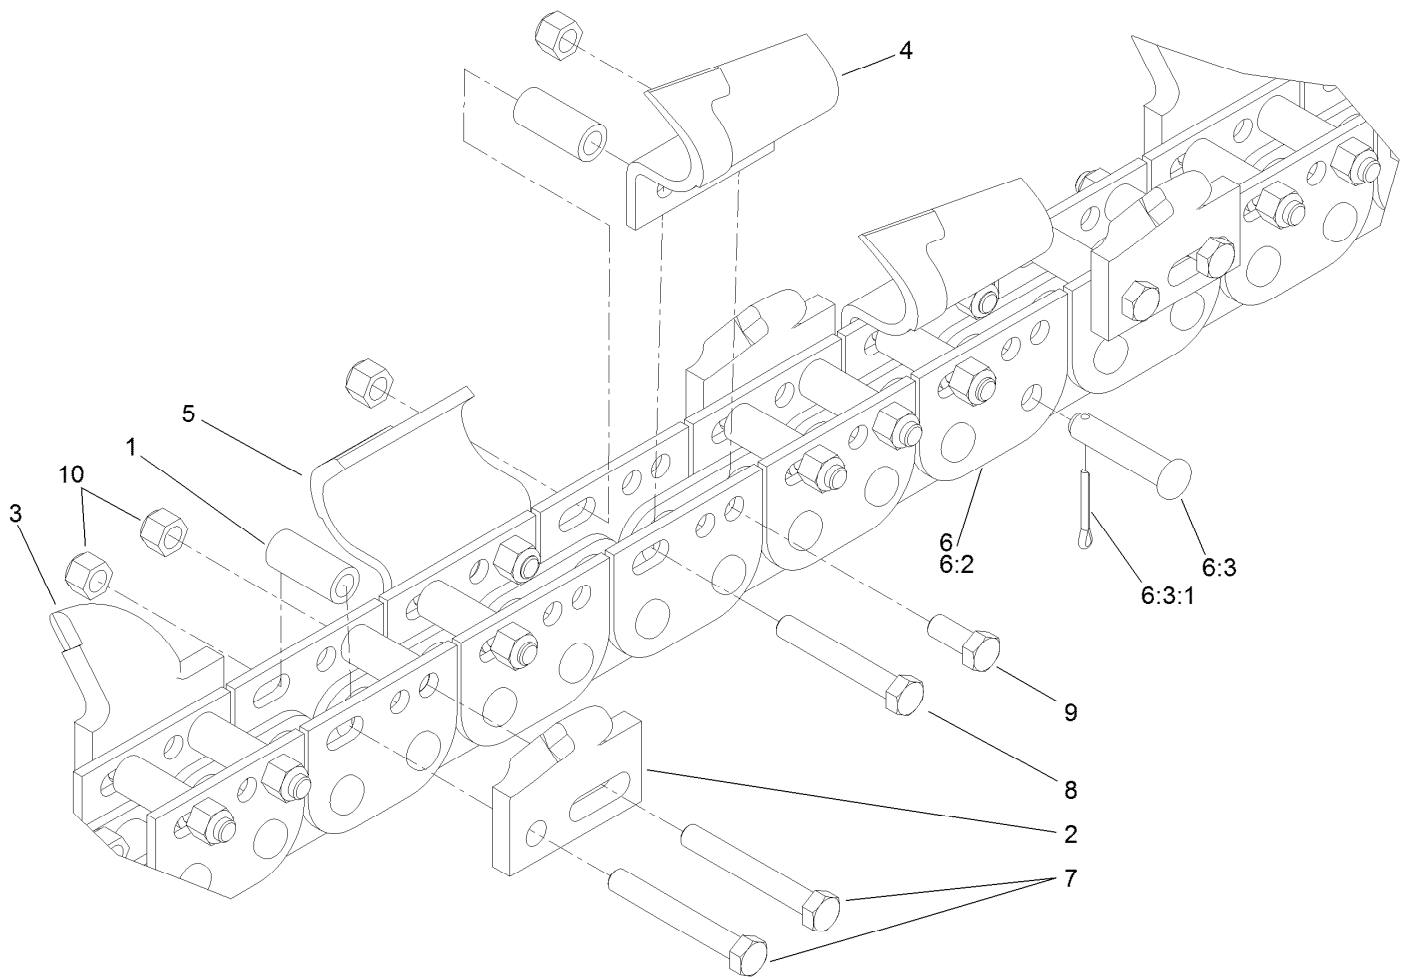

Count on it.

Parts Catalog

24in x 4in Combination Chain

Model No. 22481

24 Inch x 4 Inch Combination Chain Assembly

<i>Ref.</i>	<i>Part Number</i>	<i>Qty.</i>	<i>Description</i>
1	98-8222	36	Spacer-Tube
2	99-5922	6	Tooth- Rock, LH
3	99-5923	6	Tooth-Rock, RH
4	99-5924	6	Tooth-Soil, LH
5	99-5925	6	Tooth-Soil, RH
6	104-5848	1	Chain-Bare, 24 Station
6:2	115-4039	1	Link Repair Kit
6:3	121-4453	2	Pin-Connecting (61Mm)
6:3:1	3272-11	1	Pin-Cotter
7	104-5937	24	Screw-HH
8	3211-42	12	Screw-HH
9	104-5939	12	Screw-HH
10	AU232-4616	48	Nut-Hex