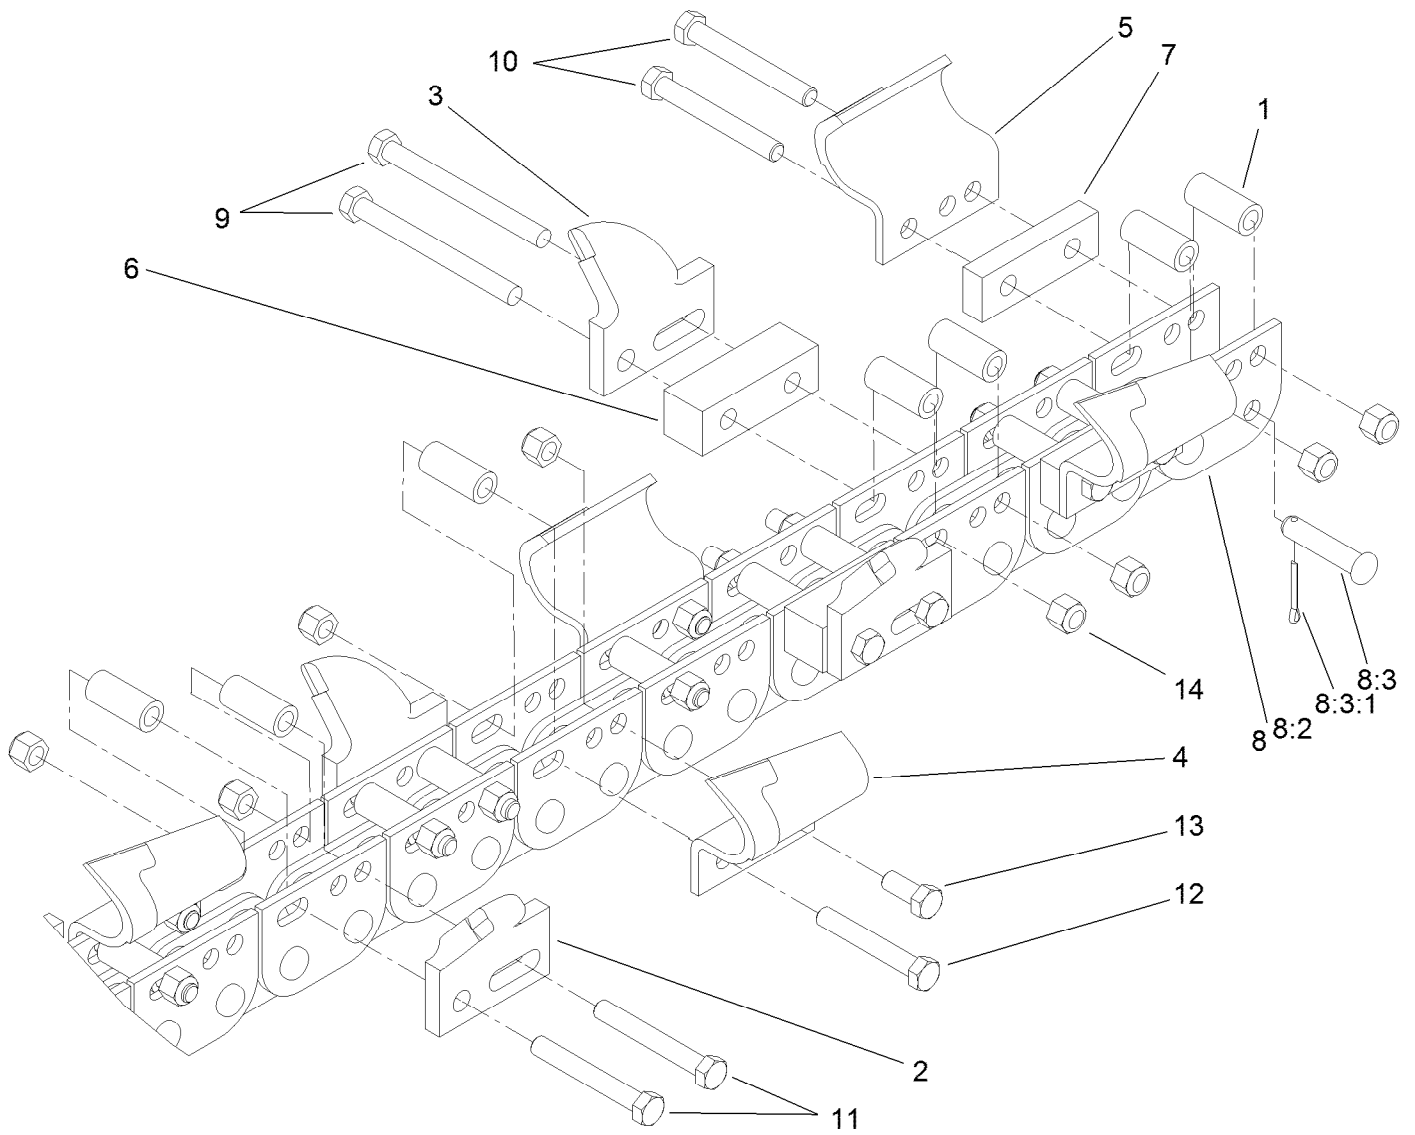

**Count on it.**

**Parts Catalog**

**24in x 6in Combination Chain**

Model No. 22484

## 24 Inch x 6 Inch Combination Chain Assembly

Ref.	Part Number	Qty.	Description	Ref.	Part Number	Qty.	Description
1	98-8222	40	Spacer-Tube	8:3	121-4453	2	Pin-Connecting (61Mm)
2	99-5922	6	Tooth- Rock, LH	8:3:1	3272-11	1	Pin-Cotter
3	99-5923	6	Tooth-Rock, RH	9	3211-44	8	Screw-HH
4	99-5924	6	Tooth-Soil, LH	10	104-5938	8	Screw-HH
5	99-5925	6	Tooth-Soil, RH	11	104-5937	16	Screw-HH
6	99-5929	4	Spacer-Cut, 6 Inch	12	3211-42	8	Screw-HH
7	99-5930	4	Spacer-Cut, 5 Inch	13	104-5939	8	Screw-HH
8	104-5848	1	Chain-Bare, 24 Station	14	AU232-4616	48	Nut-Hex
8:2	115-4039	1	Link Repair Kit				