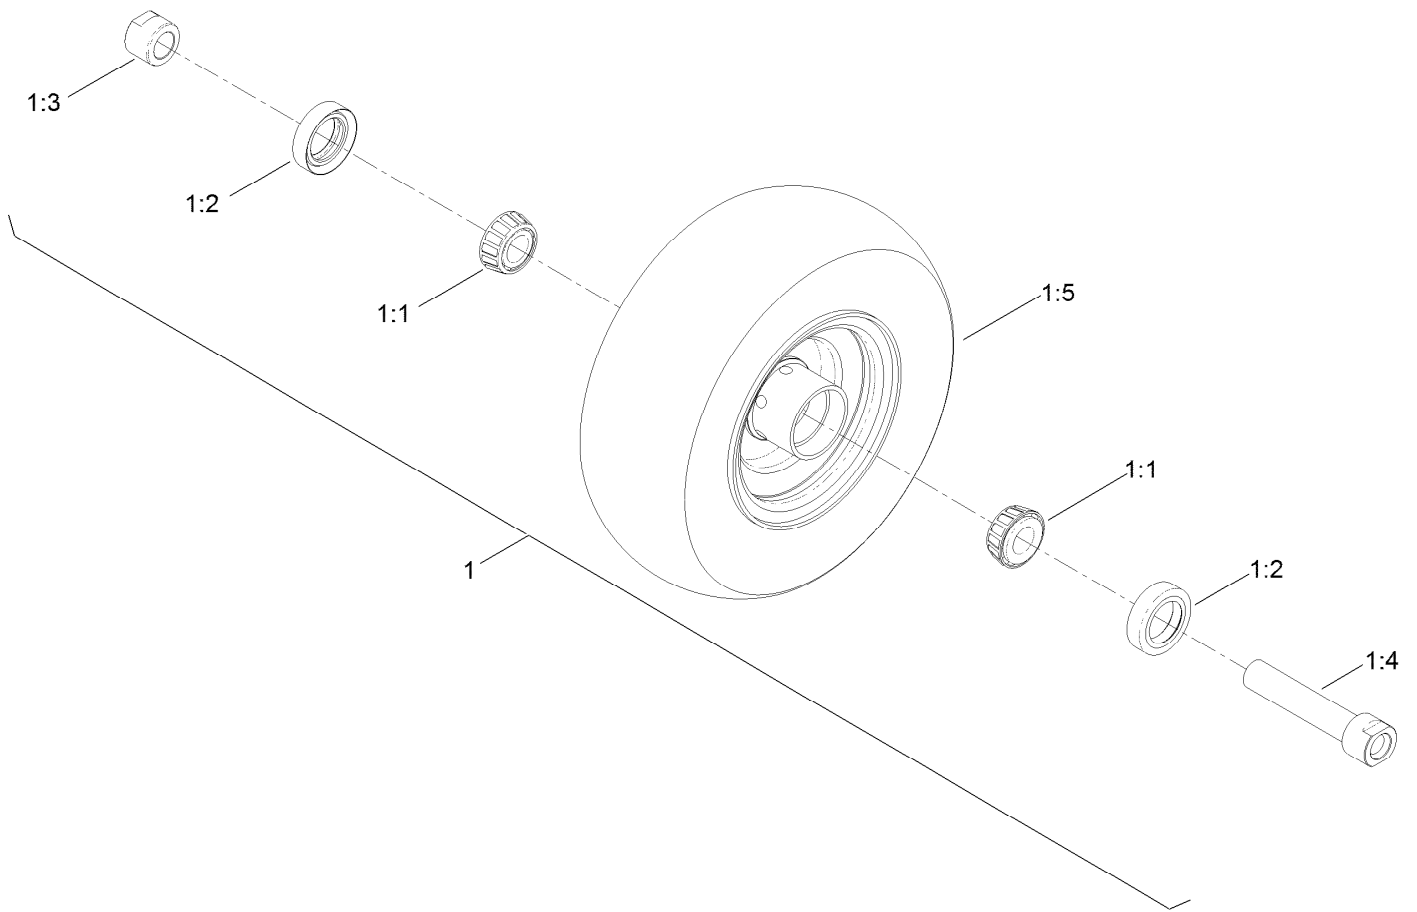

Count on it.

Parts Catalog

**Pneumatic Caster Kit
GrandStand® Mower**

Model No. 137-4136

Wheel and Bearing Assembly No. 137-4136

<i>Ref.</i>	<i>Part Number</i>	<i>Qty.</i>	<i>Description</i>
1	136-5448	2	Wheel And Bearing ASM
1:1	1-633585	2	Bearing-Cone, Taper
1:2	103-0063	2	Seal-Caster
1:3	103-3051	1	Spacer-Nut ●
1:4	126-5359	1	Caster Axle ASM
1:5	136-5445	1	Wheel And Tire ASM

● Use Pro-Lock, Nut Type (P/N 1-840022, .5ml tube) on spacer nut