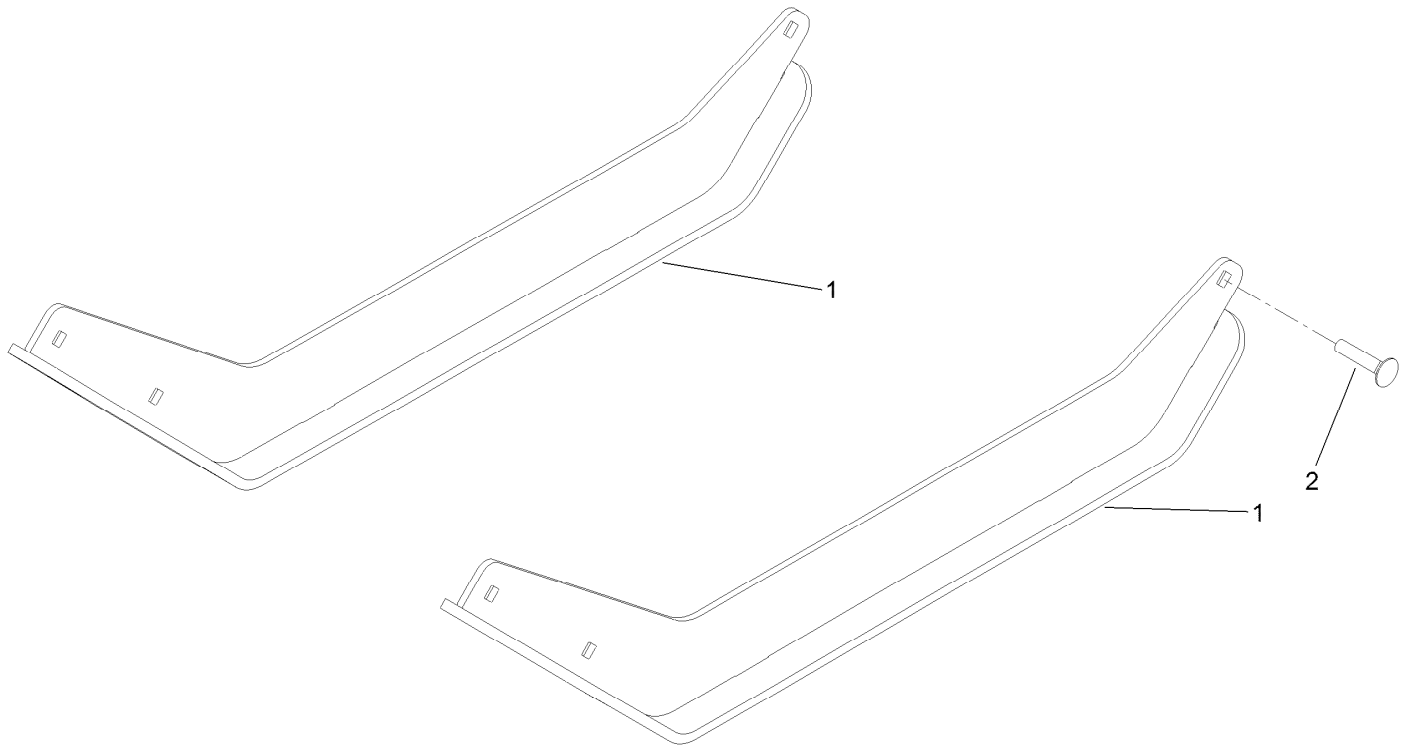

**Count on it.**

**Parts Catalog**

**Deck Ski Kit  
Brush Cutter**

Model No. 137-7608

## Deck Ski Assembly No. 137-7608

<i>Ref.</i>	<i>Part Number</i>	<i>Qty.</i>	<i>Description</i>
1	137-0650	2	Ski-Deck
2	3230-27	6	Screw-CARR