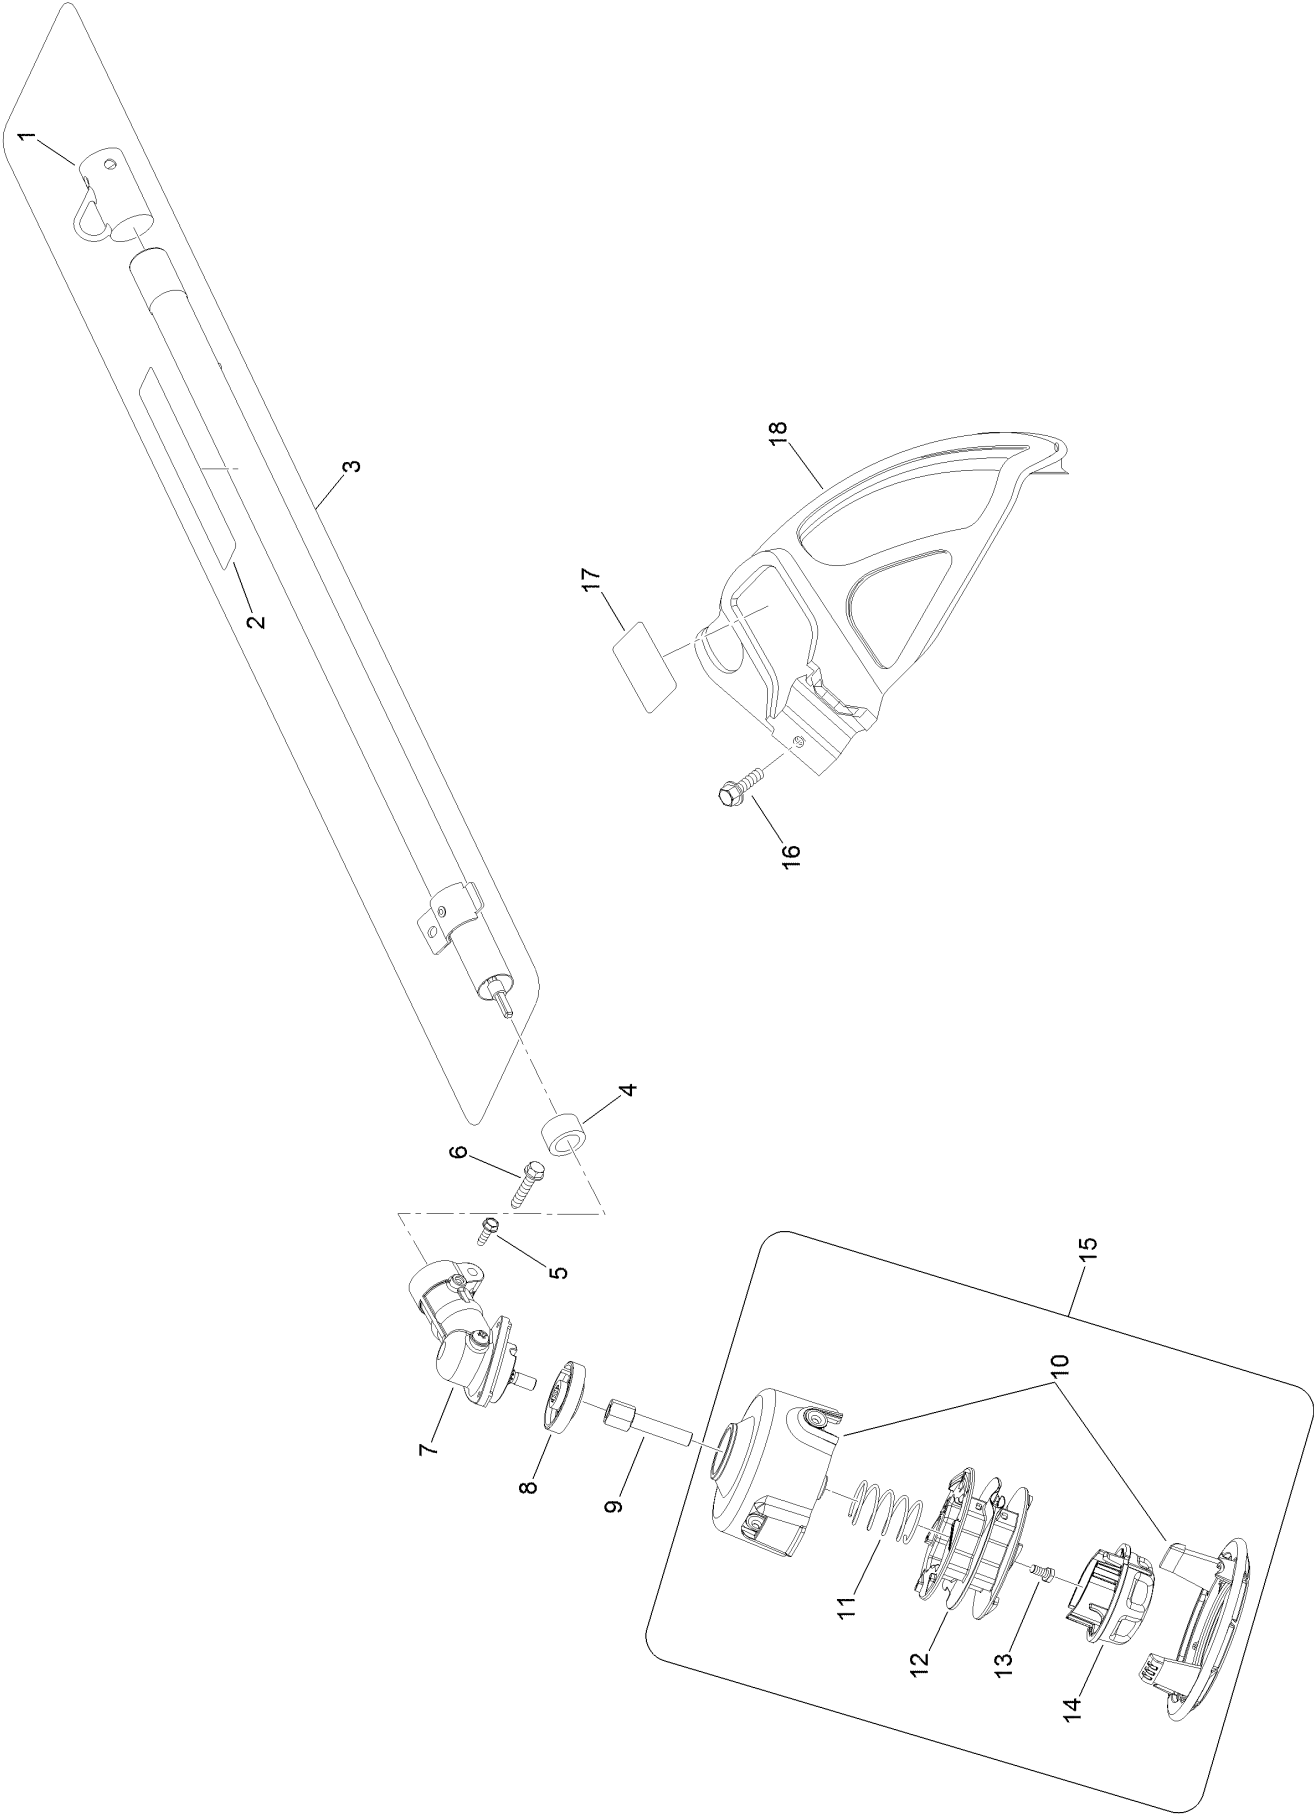

Trimmer Head, Shaft and Guard Assembly

Trimmer Head, Shaft and Guard Assembly (continued)

<i>Ref.</i>	<i>Part Number</i>	<i>Qty.</i>	<i>Description</i>	<i>Ref.</i>	<i>Part Number</i>	<i>Qty.</i>	<i>Description</i>
1	518019002	1	Cap-Hanger	10	308827003	1	Housing-Stringhead
2	940657165	1	Decal-Warning	11	678749001	1	Spring-Compression
3	308035059	1	Shaft ASM	12	308924002	1	Spool
4	518367001	1	Spacer	13	660649001	1	Bolt
5	660736001	1	Screw-HWH	14	518803003	1	Knob-Bump
6	660642001	1	Screw	15	309034005	1	Spool Head ASM
7	308210008	1	Head-Gear	16	660738002	1	Screw-HWH
8	678011001	1	Washer-Flange	17	940865002	1	Decal-Grass Deflector
9	678019004	1	Adaptor-Head Shaft, Trimmer	18	308473004	1	Grass Deflector ASM