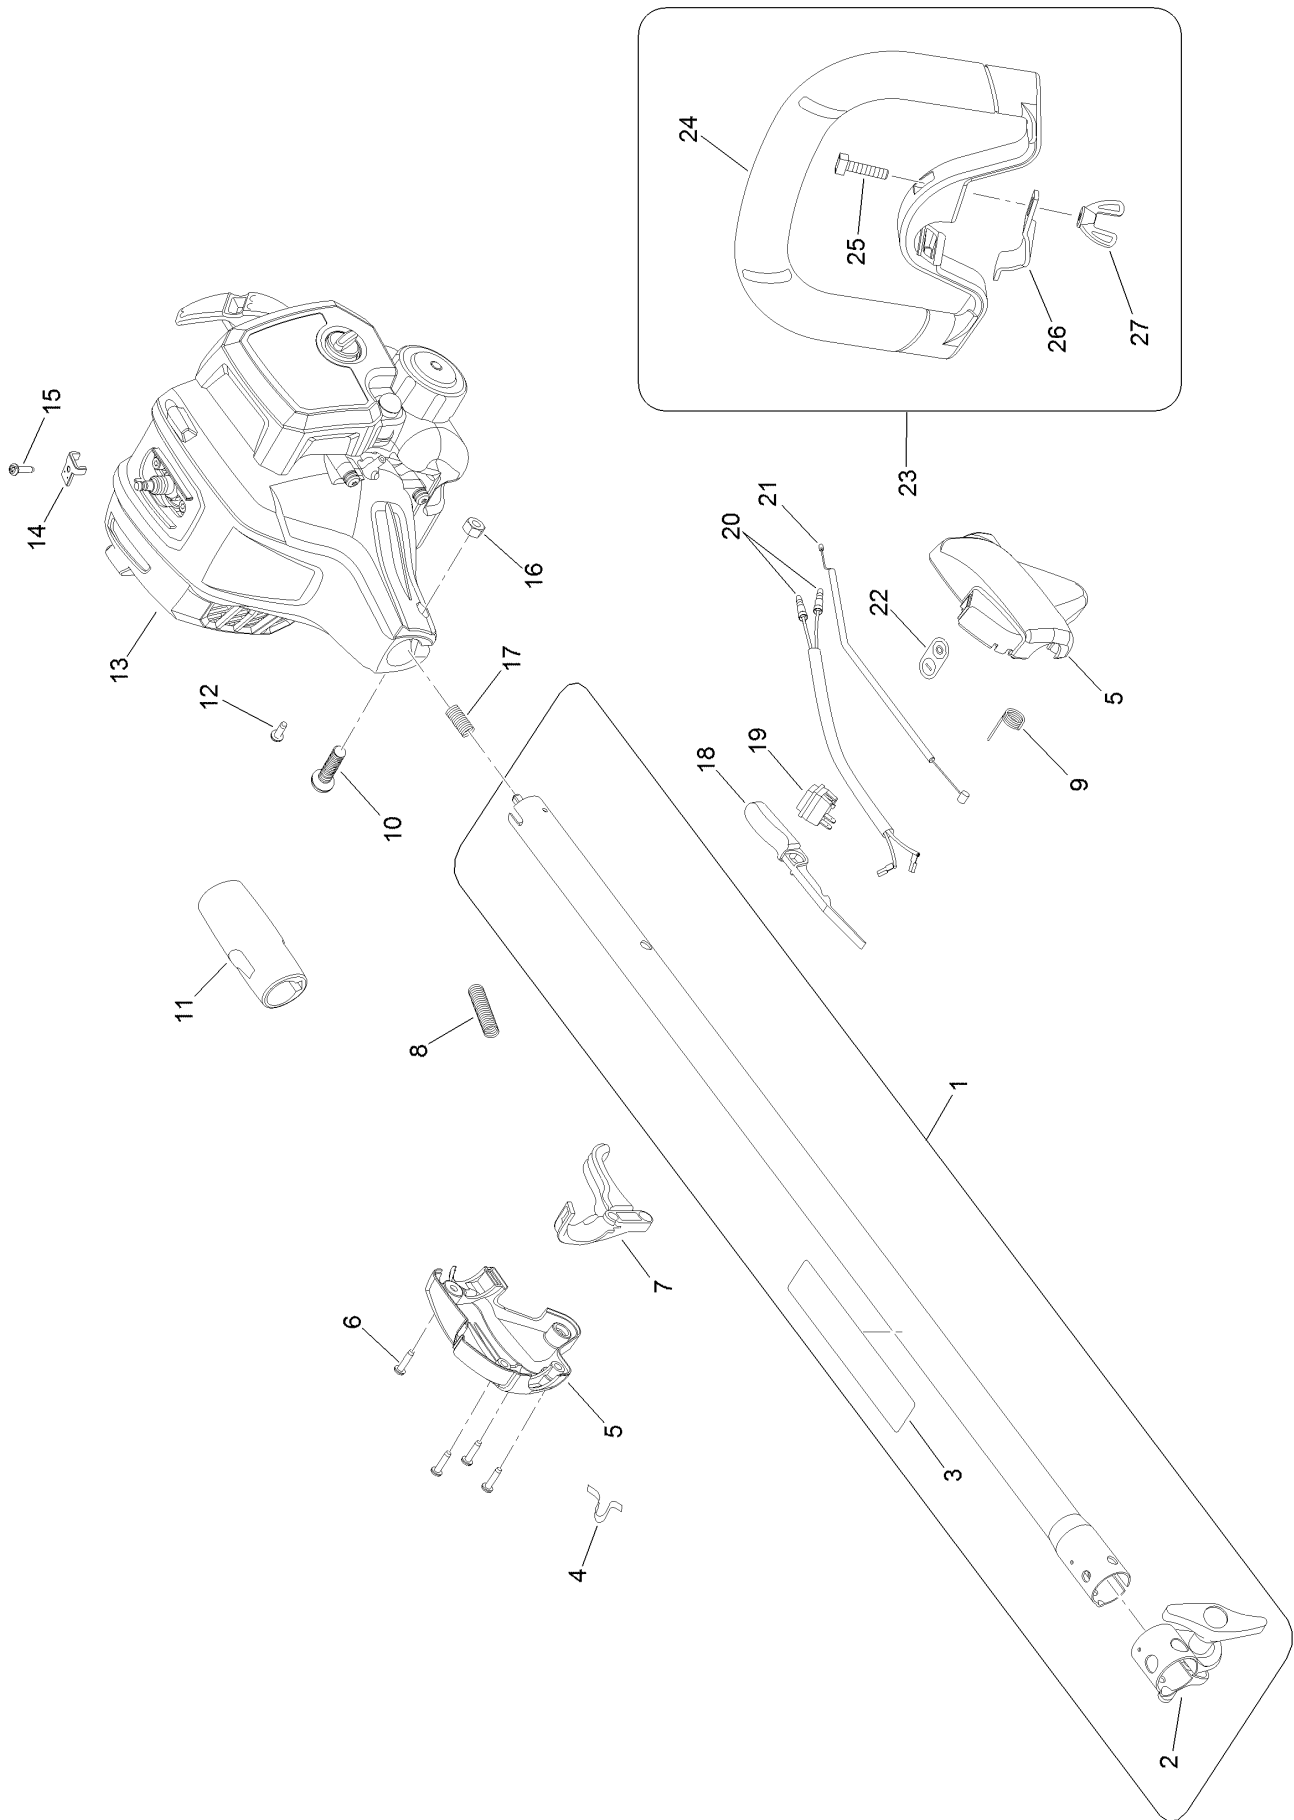

Upper Shaft, Handle and Power Head Assembly

Upper Shaft, Handle and Power Head Assembly (continued)

<i>Ref.</i>	<i>Part Number</i>	<i>Qty.</i>	<i>Description</i>	<i>Ref.</i>	<i>Part Number</i>	<i>Qty.</i>	<i>Description</i>
1	308159025	1	Upper Shaft ASM	14	638133001	1	Clamp-Cable, Throttle
2	308045014	1	Shaft Clamp ASM	15	660734001	1	Screw
3	940657164	1	Decal-Warning	16	678029002	1	Nut-Hex
4	638431001	1	Clip-Strap, Shoulder	17	690140011	1	Spring-Compression
5	308869003	1	Control Handle ASM	18	518695017	1	Lock-Trigger
6	660563002	4	Screw	19	760961005	1	Switch-On/Off
7	518696017	1	Trigger	20	308863029	1	Lead
8	518210004	1	Tube-Corrugated	21	308225011	1	Cable-Throttle
9	690694002	1	Spring-Trigger	22	940864003	1	Label-On/Stop
10	T660697001	1	Screw	23	308056009	1	Handle ASM
11	570234009	1	Grip-Shaft, Upper	24	526760001	1	Handle-Shaft, Upper
12	660925011	1	Screw	25	660857001	1	Screw
13		1	Power Head ASM Not Serviced Separately, For Replacement Purchase Power Head Model No. 51948 ●	26	639167001	1	Clamp-Handle, Upper Shaft
				27	518949001	1	Nut-Wing

● Not serviced separately